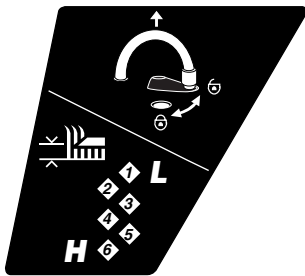

777D18407

777I20292