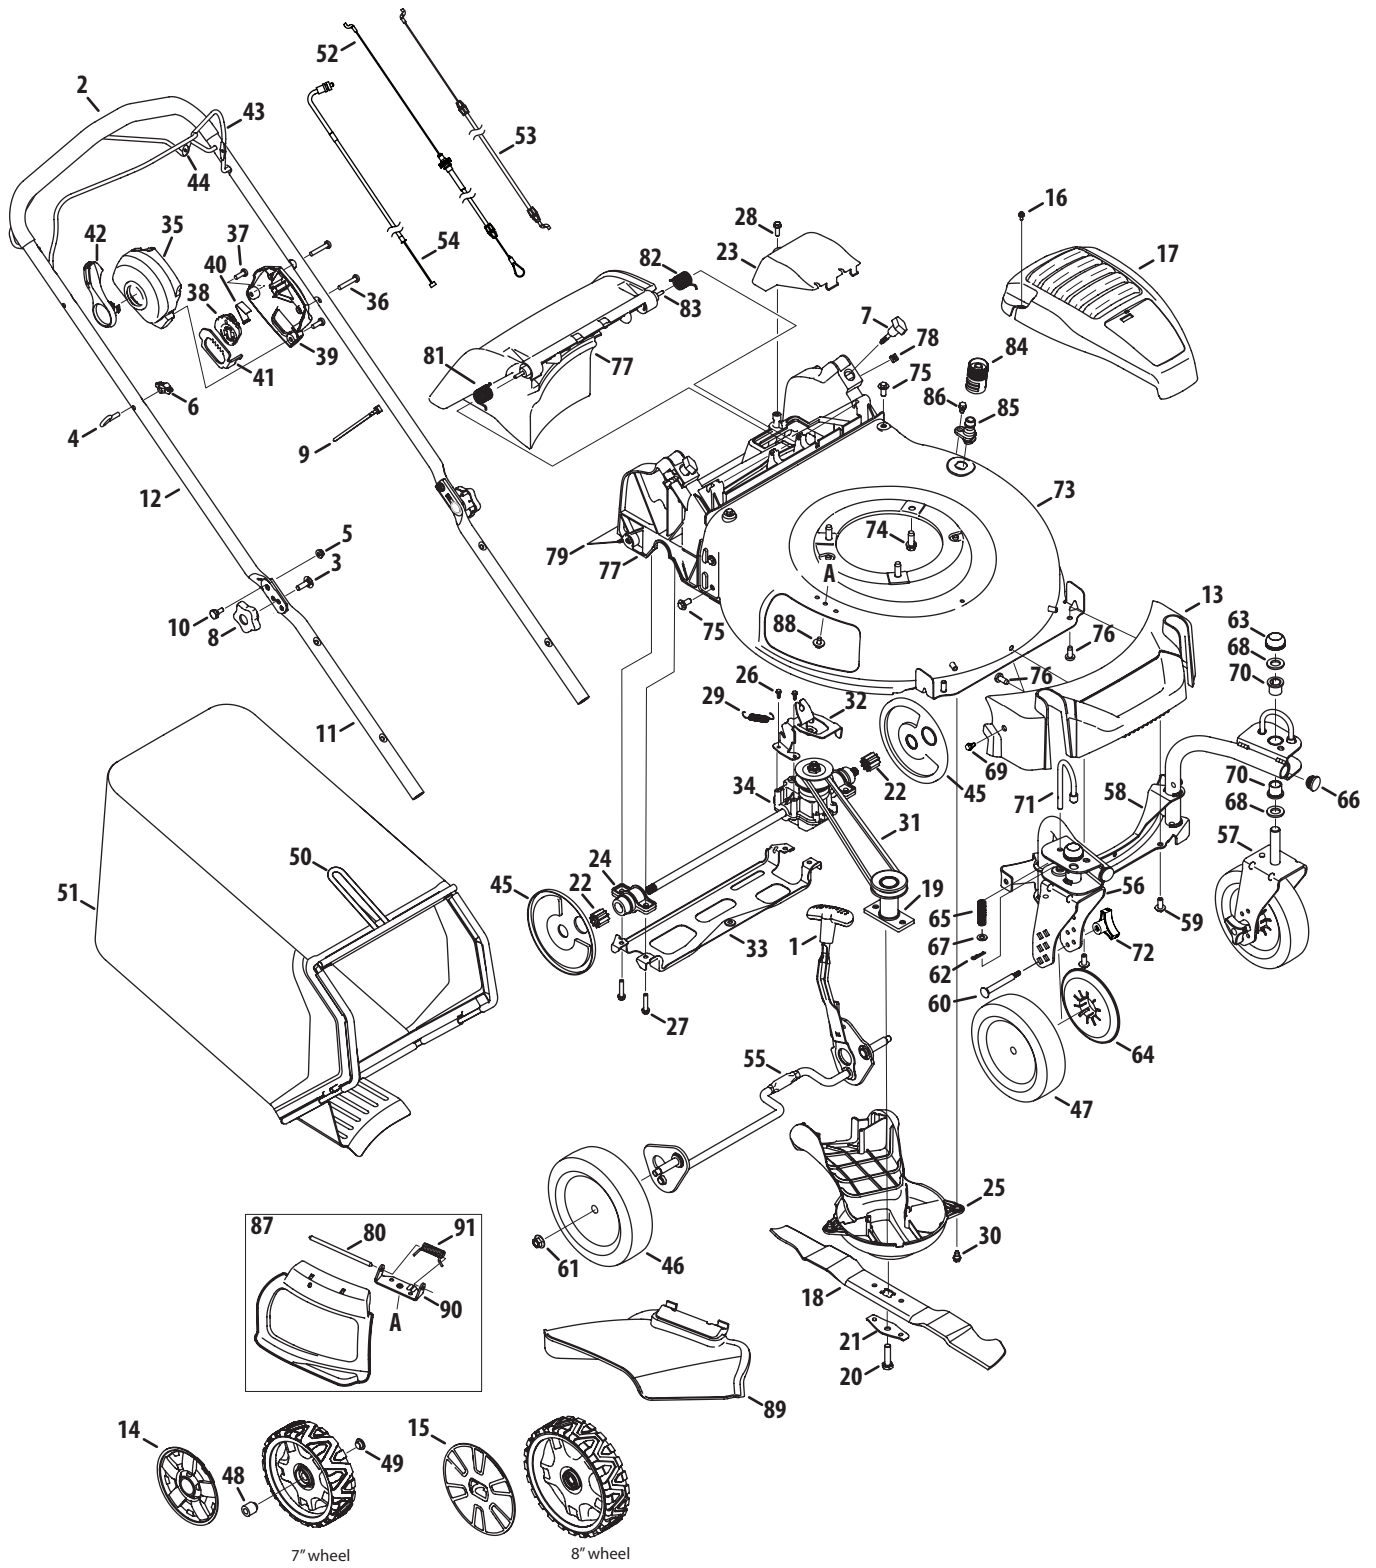

Model SC 500 Z (12AQC62)

Model SC 500 Z (12AQC62)

Ref No.	Part Number	Description
1	720-04182A	Adjustment Knob
2	720-05001	Foam Grip
3	710-04998	Carriage Screw ,5/16-18
4	710-1205	Rope Guide
5	712-04064	Nut, Flange Lock, 1/4-20
6	720-0279	Knob
7	720-04123A	Wing Nut
8	720-05009	Star Knob
9	725-0157	Cable Tie
10	738-04419A	Shdr. Screw, .375 x .126 x 1/4-20
11	749-04608A	Lower Handle
12	749-05060	Upper Handle
13	731-09356	Front Cover
14	731-09360	Hubcap, 7"
15	731-08570	Hubcap, 8"
16	710-04744	Screw, HL, #12-16 x 1.00
17	731-09094	Engine Shroud
18	942-0741A	Mulching Blade
19	687-02220	Blade Adapter
20	710-1044	Screw, 3/8-24 x 1.50
21	736-0524B	Blade Bell Support
22	917-04852	Spur Gear, 10T
23	731-07799	Transmission Cover
24	631-04501A	Bearing Assembly
25	631-04512C	Engine Baffle
26	710-04374	Screw, Hex Washer, .159 x .43
27	710-04774	Screw, 1/4-15 x 1.25
28	710-0895	Screw, 1/4-15 x .750
29	732-04826A	Exten. Spring, 2.675
30	738-04278	Scr., Shldr., 1/4-20 x .50
31	954-04282	V-Belt
32	787-01868A	Transmission Bracket
33	787-01915	Rear Support Bracket
34	918-06000	Transmission
35	631-04654	Control Housing Assembly
36	710-05397	Screw, 1/4-15 x 1.50
37	710-05405	Screw, 1/4-15 x .750
38	731-08493	Speed Cable Actuator
39	731-08596	Lower Control Housing
40	732-04937	Shift Lever Spring

Ref No.	Part Number	Description
41	787-02016	Cable Adjustment Plate
42	731-08695	Speed Select Lever
43	747-06041	Blade Control
44	747-06042	Drive Control
45	731-07795	Wheel Dust Cover
46	634-04714	Rear Wheel, 8 x 2
47	634-04733	Front Wheel, 7 x 2
48	750-06036	Caster Hub, Long
49	750-06065	Caster Hub, Short
50	747-05362A	Grass Catcher Frame
51	964-05005	Grass Bag
52	746-04850	Speed Adjustment Cable
53	746-05046	Control Cable
54	946-04810	Speed Select Cable
55	611-05033	Rear Axle Assembly
56	682-9024	Caster Bracket Assembly, RH
57	682-9026	Caster Bracket Assembly, LH
58	687-05033	Caster Bracket Assembly
59	710-05425	Screw, 5/16-14 x .750
60	911-1146	Caster Axle, .374 Dia. x 2.59
61	712-04217	Flange Lock Nut, 3/8-16
62	914-0104	Cotter Pin, .072 Dia. x 1.13 Lg.
63	726-0214	Push Cap, 5/8
64	731-09149	Dust Cover, 7"
65	932-0306A	Compr. Sprng., .531 OD x 1.75 Lg
66	735-0246A	Plug
67	936-0264	Flat Washer, .330 x .630 x .064
68	736-0366	Flat Washer, .640 x 1.12 x .125
69	738-04502	Shdr. Screw, .50 x 1/4-20
70	741-0685	Flange Bearing, .631 ID
71	747-0924	Lock Pin: Front Wheel
72	792-9725	Knob, 1/4-20
73	687-05069	21" Deck
74	710-04683A	Screw, tt, 3/8-16 x 1.00
75	710-05425	Screw, 5/16-14 x .750
76	710-1611B	Screw, TT, 5/16-18 x .750
77	631-04553A	Rear Discharge Door Assembly
78	712-04222	Nut, Sq., 1/4-20
79	731-07203	Trail Shield
80	747-0710A	Hinge Pin

Continued on next page