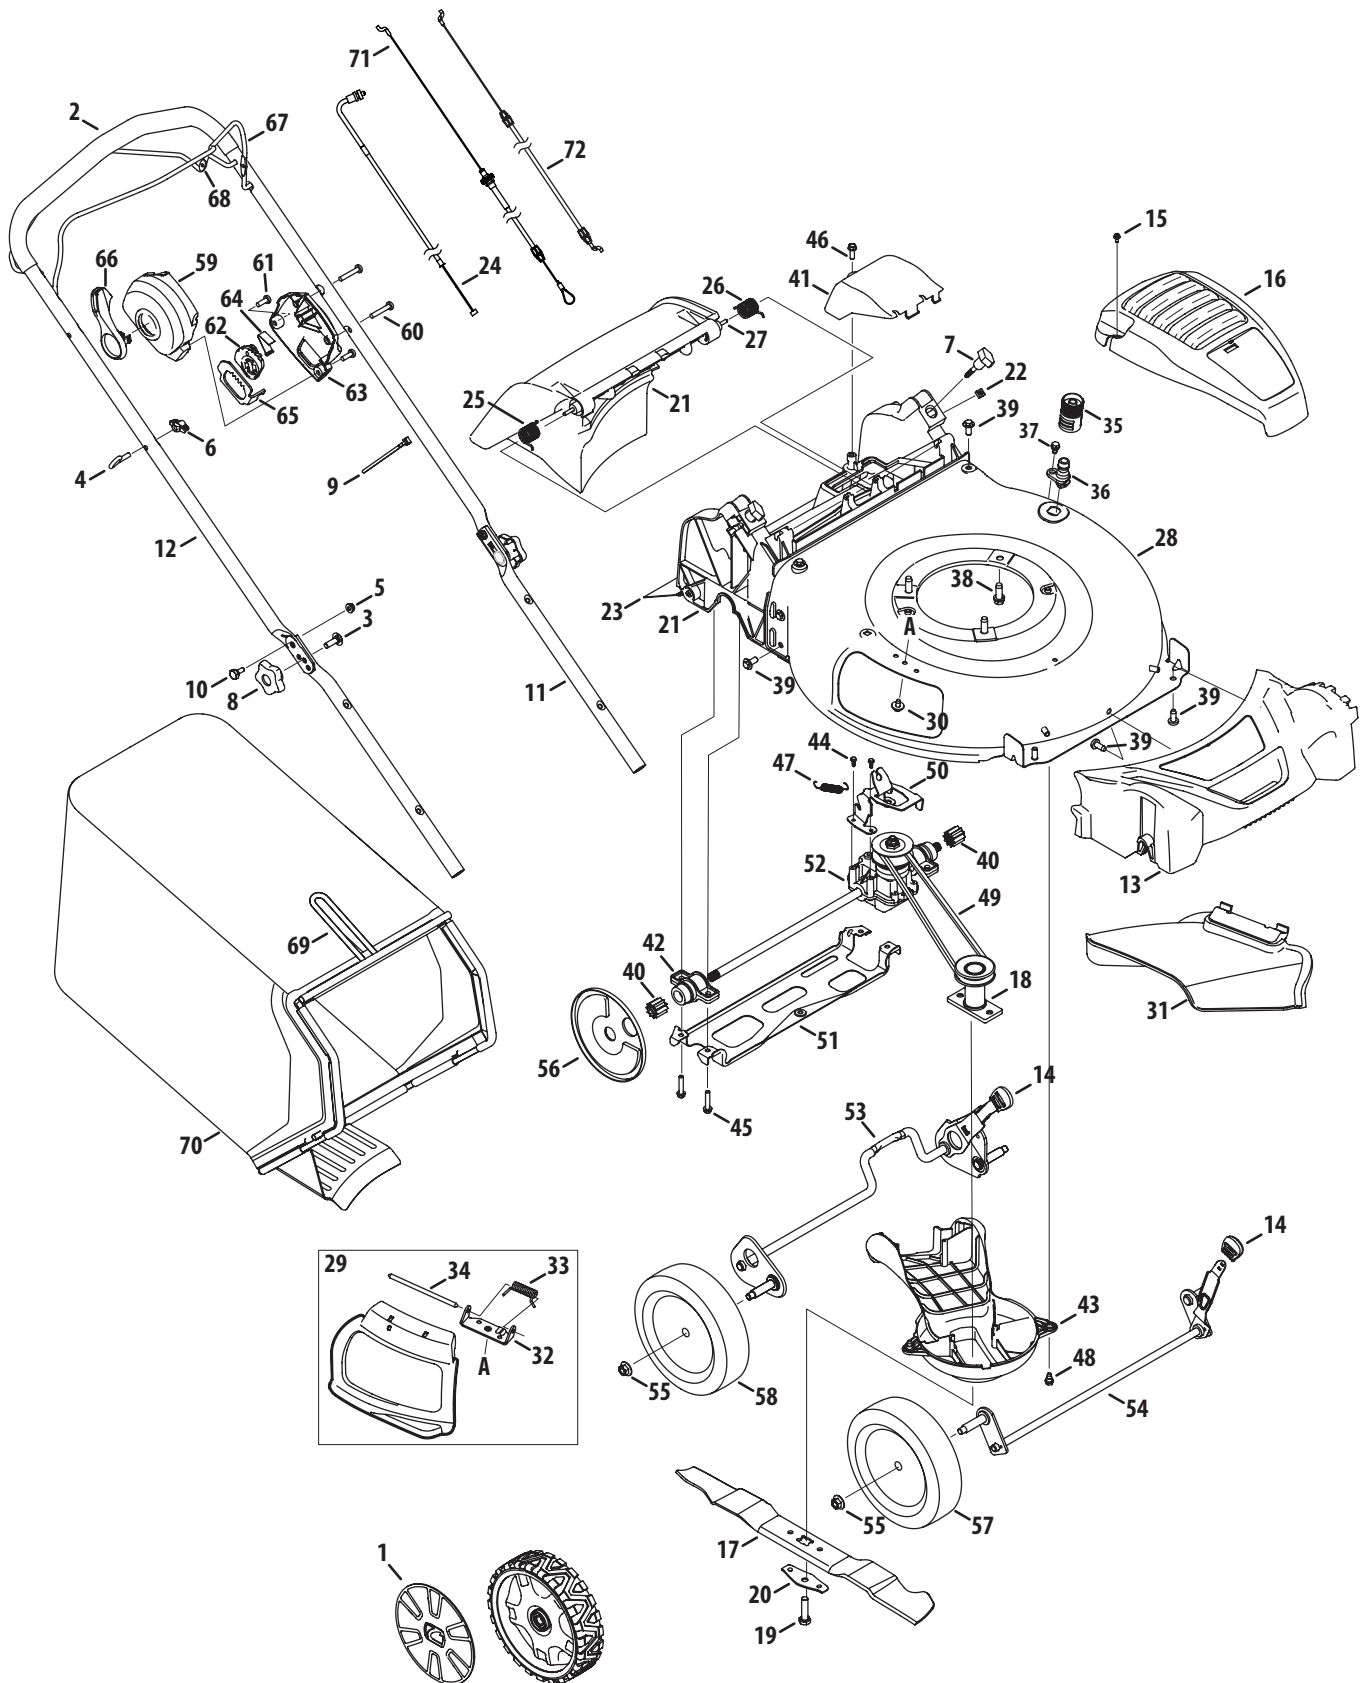

Model SC 500 (12AQC22)

Model SC 500 (12AQC22)

Ref No.	Part Number	Description
1	731-08570	Hubcap
2	720-05001	Foam Grip
3	710-04998	Carriage Screw ,5/16-18
4	710-1205	Rope Guide
5	712-04064	Nut, Flange Lock, 1/4-20
6	720-0279	Knob
7	720-04123A	Wing Nut
8	720-05009	Star Knob
9	725-0157	Cable Tie
10	738-04419A	Shdr. Screw, .375 x .126 x 1/4-20
11	749-04608A	Lower Handle
12	749-05060	Upper Handle
13	731-09258	Front Cover
14	720-05014	Adjustment Knob
15	710-04744	Screw, HL, #12-16 x 1.00
16	731-09094	Engine Shroud
17	942-0741A	Mulching Blade
18	687-02220	Blade Adapter
19	710-1044	Screw, 3/8-24 x 1.50
20	736-0524B	Blade Bell Support
21	631-04553A	Rear Discharge Door Assembly
22	712-04222	Nut, Sq., 1/4-20
23	731-07203	Trail Shield
24	946-04810	Speed Select Cable
25	732-04673	Torsion Spring - RH
26	732-04674	Torsion Spring - LH
27	747-05183	Pivot Rod
28	787-02002A	21" Deck
29	987-02516	Mulch Plug (Incl. 32-34)
30	710-05073	Screw
31	731-07131	Side Discharge Chute
32	787-01779	Chute Deflector Bracket
33	732-1014C	Torsion Spring
34	747-0710A	Hinge Pin
35	921-04041	Water Nozzle Adapter
36	731-07487	Water Nozzle