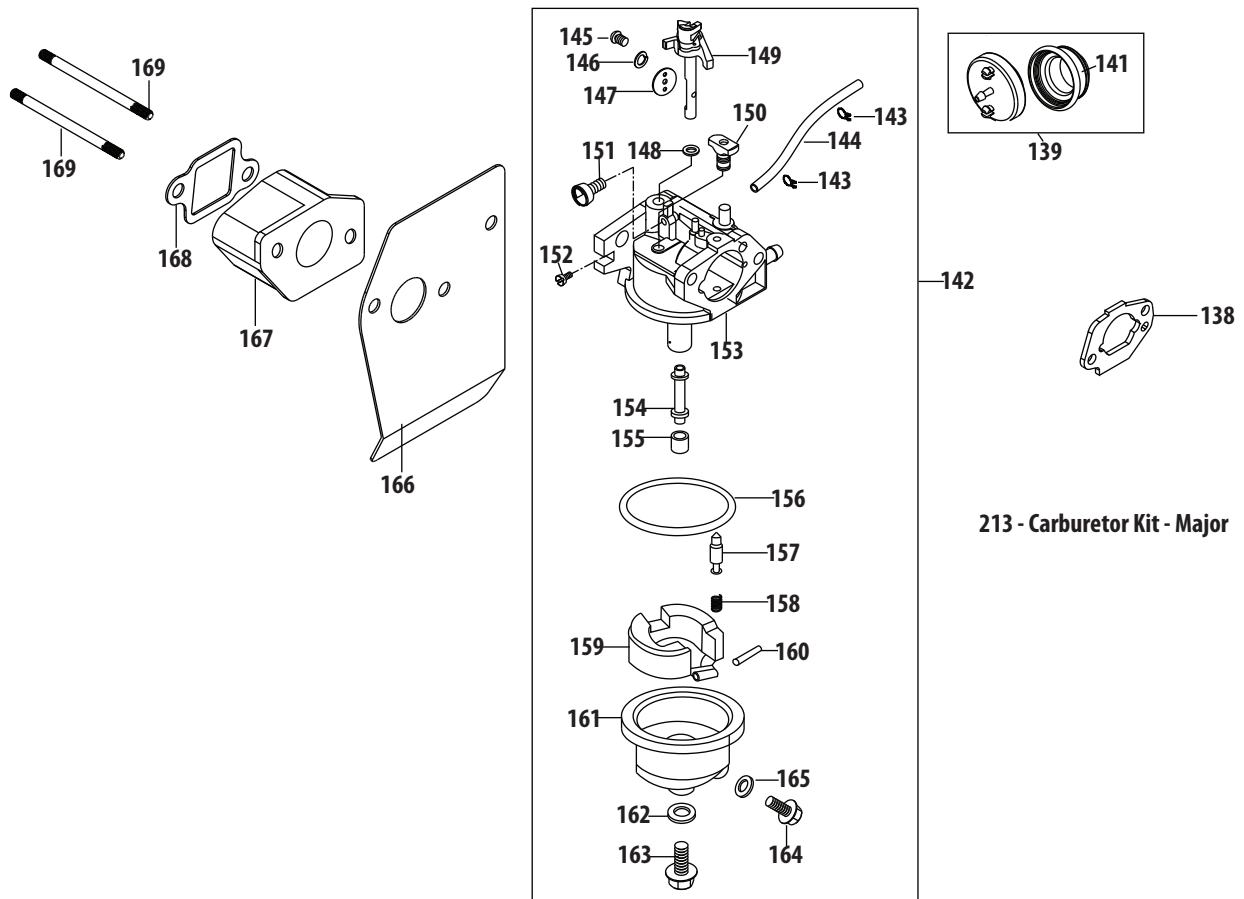

2P70MU Carburetor

213 - Carburetor Kit - Major

Ref.	Part Number	Description	Ref.	Part Number	Description
138	951-11525	Carburetor Gasket Plate	156	951-11597	Fuel Bowl O-Ring
139	951-10639A	Primer Assembly	157	n/a	Needle Valve
141	951-11824	Primer Bulb	158	n/a	Needle Valve Spring
142	951-10881	Carburetor Assembly	159	n/a	Float
143	723-04093	Primer Hose Clamp	160	n/a	Float Pin
144	951-12473	Primer Hose	161	n/a	Fuel Bowl
145	n/a	Screw M3X6 Throttle Plate	162	951-11348	Fuel Bowl Gasket
146	n/a	Throttle Plate Lock Washer	163	710-04945	Fuel Bowl Mounting Bolt
147	n/a	Throttle Plate	164	710-04938	Fuel Drain Plug
148	n/a	Throttle Shaft Fiber O-Ring	165	951-11349	Fuel Drain Plug Gasket
149	n/a	Throttle Shaft	166	951-12110	Carburetor Gasket
150	n/a	Idle Jet Assembly	167	951-11255	Carburetor Insulator
151	n/a	Idle Speed Adjusting Screw	168	951-11254	Carburetor Insulator Gasket
152	n/a	Idle Mixture Screw	169	710-04981	Carb Stud M6X113
153	n/a	Carburetor Body	213	951-12425A	Carburetor Kit - Major (Incl.148,150,151,154-160,162,165)
154	n/a	Emulsion Tube			
155	n/a	Main Jet