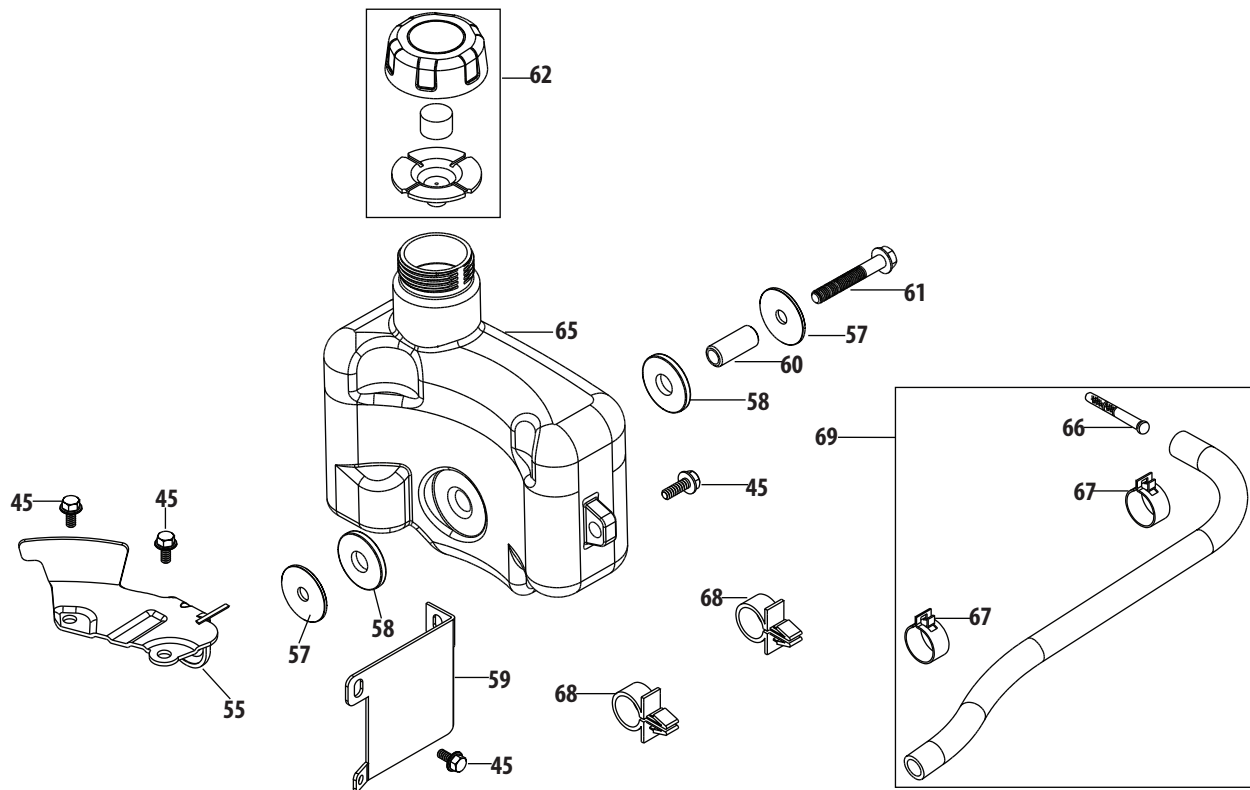

2P70MU Fuel Tank & Mounting

Ref.	Part Number	Description
45	710-04916	Bolt M6X14
55	951-12471	Fuel Tank Bottom Bracket
57	736-04456	Fuel Tank Washer
58	951-10335	Rubber Bushing
59	951-11617	Fuel Tank / Label Bracket
60	750-05322	Fuel Tank Bushing
61	710-04922	Bolt M8X50
62	951-12738	Fuel Cap Assembly
65	951-12739	Fuel Tank Assembly
66	951-10358A	Fuel Filter
67	951-11700	Fuel Hose Clamp
68	723-04071	Plastic Support Clamp
69	951-10364	Fuel Line Kit