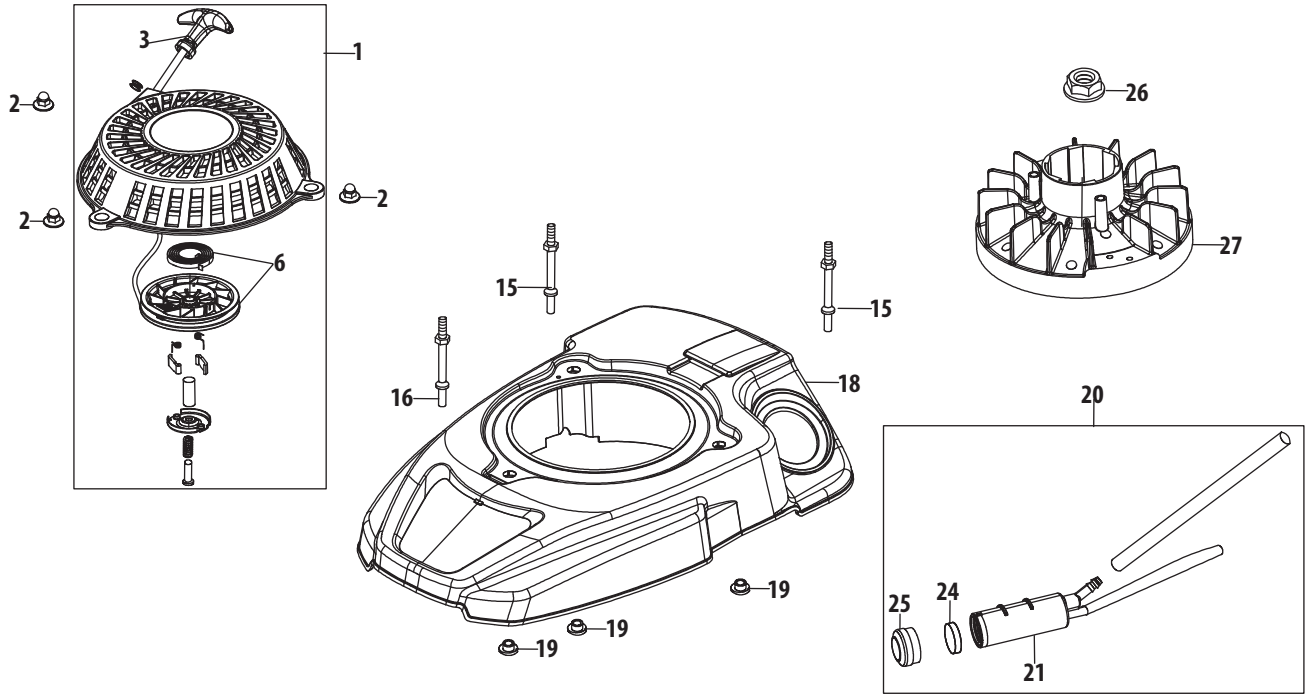

5X65RU Flywheel & Shroud

Ref.	Part Number	Description
1	951-14396	Starter Recoil Assembly
2	712-04290	Starter Acorn Nut
3	731-07925	Starter Handle
6	951-11721	Recoil Pulley & Spring Assembly
15	951-14397	Starter/Shroud Rear Stud M6x78.5
16	951-14398	Starter/Shroud Front Stud M6x74
18	951-14399	Engine Shroud Assembly

Ref.	Part Number	Description
19	750-05320	Engine Shroud Spacer
20	951-14442	Carbon Canister Assembly
21	951-14126	Carbon Canister
24	951-14400	Carbon Canister Filter
25	951-14127	Carbon Canister Filter Cap
26	712-04287	Flywheel Nut M14
27	951-14401	Flywheel