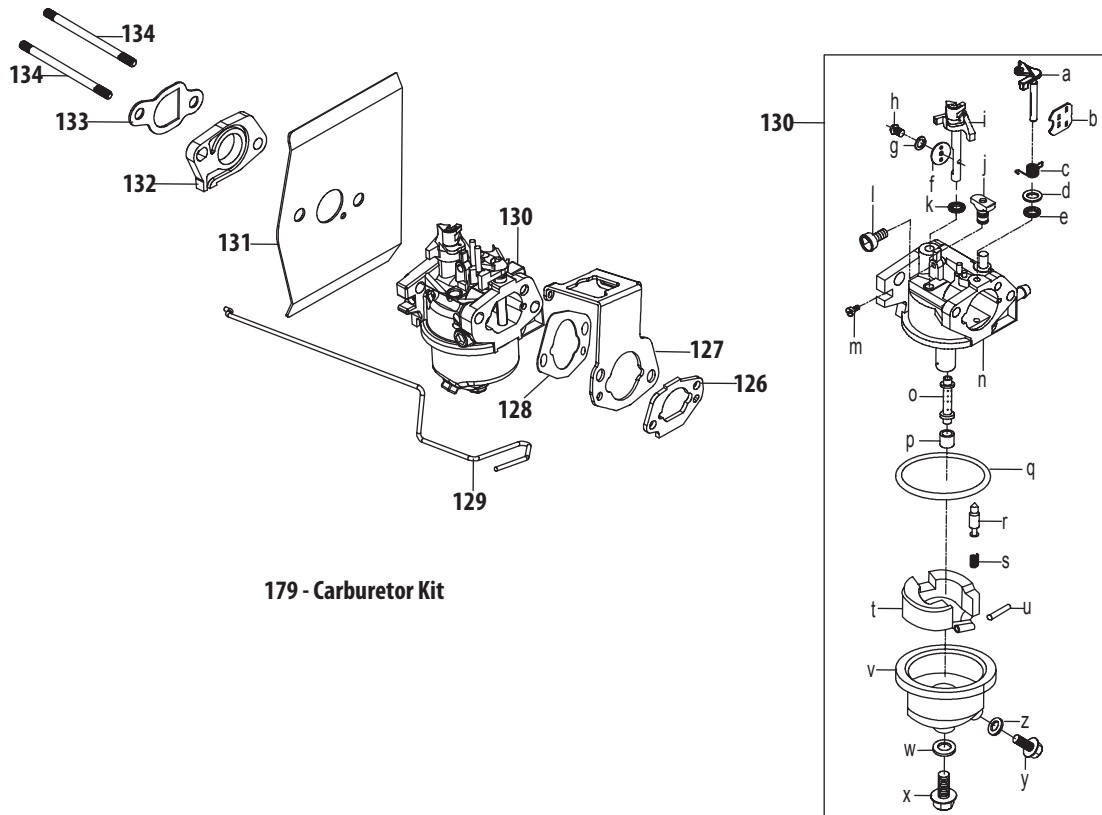

179 - Carburetor Kit

Ref.	Part Number	Description
126	951-14419	Air Filter Base Gasket
127	951-14420	Choke Temp Control Bracket
128	951-14422	Choke Temp Control Bracket Gasket
129	951-14421	Choke Temp Control Linkage
130	951-14423	Carburetor Assembly
131	951-14424	Carburetor Gasket
132	951-11738	Carburetor Insulator
133	951-11528	Carburetor Insulator Gasket
134	951-14425	Carb Stud M6x87
179	951-14446	Carburetor Kit (Incl.e,j,k,l,o,p,q,r,s,t,u,w,z)
a	n/a	Choke Shaft
b	n/a	Choke Plate
c	n/a	Choke Return Spring
d	n/a	Choke Shaft Washer
e	n/a	Choke Shaft Fiber O-Ring
f	n/a	Throttle Plate
g	n/a	Throttle Plate Lock Washer
h	n/a	Screw M3X6 Throttle Plate

Ref.	Part Number	Description
i	n/a	Throttle Shaft
j	n/a	Idle Jet Assembly
k	n/a	Throttle Shaft Fiber O-Ring
l	n/a	Idle Speed Adjusting Screw
m	n/a	Idle Mixture Screw
n	n/a	Carburetor Body
o	n/a	Emulsion Tube
p	n/a	Main Jet
q	n/a	Fuel Bowl O-Ring
r	n/a	Needle Valve
s	n/a	Needle Valve Spring
t	n/a	Float
u	n/a	Float Pin
v	n/a	Fuel Bowl
w	n/a	Fuel Bowl Gasket
x	n/a	Fuel Bowl Mounting Bolt
y	n/a	Fuel Drain Plug
aa	n/a	Fuel Drain Plug Gasket