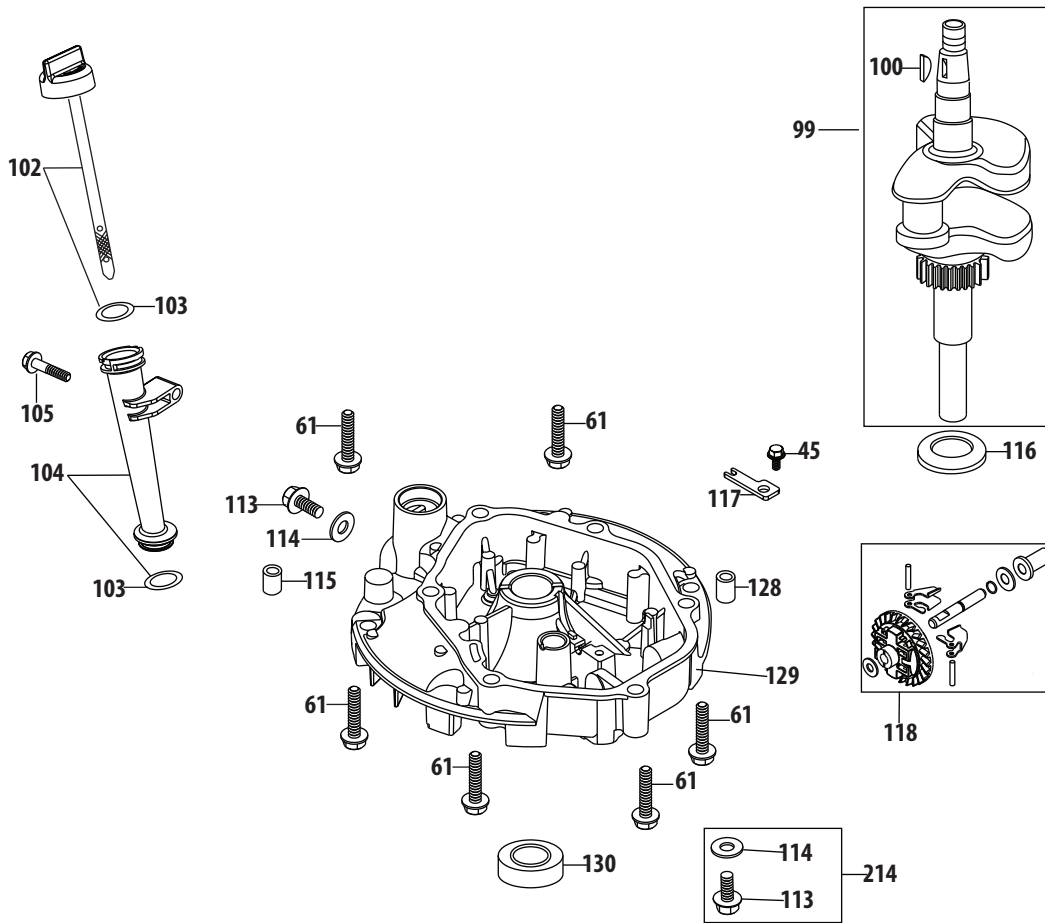

2P70MU Crankshaft & Crankcase Cover

Ref.	Part Number	Description
45	710-04916	Bolt M6X14
61	710-04922	Bolt M8X50
99	951-11624	Crankshaft Assembly
100	951-10307	Flywheel Key
102	951-11764B	Dipstick Assembly
103	951-11547	Oil Fill Tube O-Ring
104	951-11765A	Oil Filler Tube Assembly
105	710-04980	Bolt M6X35
113	710-04906	Oil Drain Plug

Ref.	Part Number	Description
114	736-04440	Oil Drain Plug Washer
115	715-04089	Crankcase Cover Dowel Pin 9x14
116	736-04491	Crankshaft Thrust Washer
117	951-11625	Governor Gear Mounting Plate
118	951-11626	Governor Gear/Shaft Assembly
128	715-04092	Crankcase Cover Dowel Pin 7x14
129	951-11794	Crankcase Cover
130	951-11627	Lower Crankshaft Seal
214	951-10370	Oil Drain Plug And Washer Assy