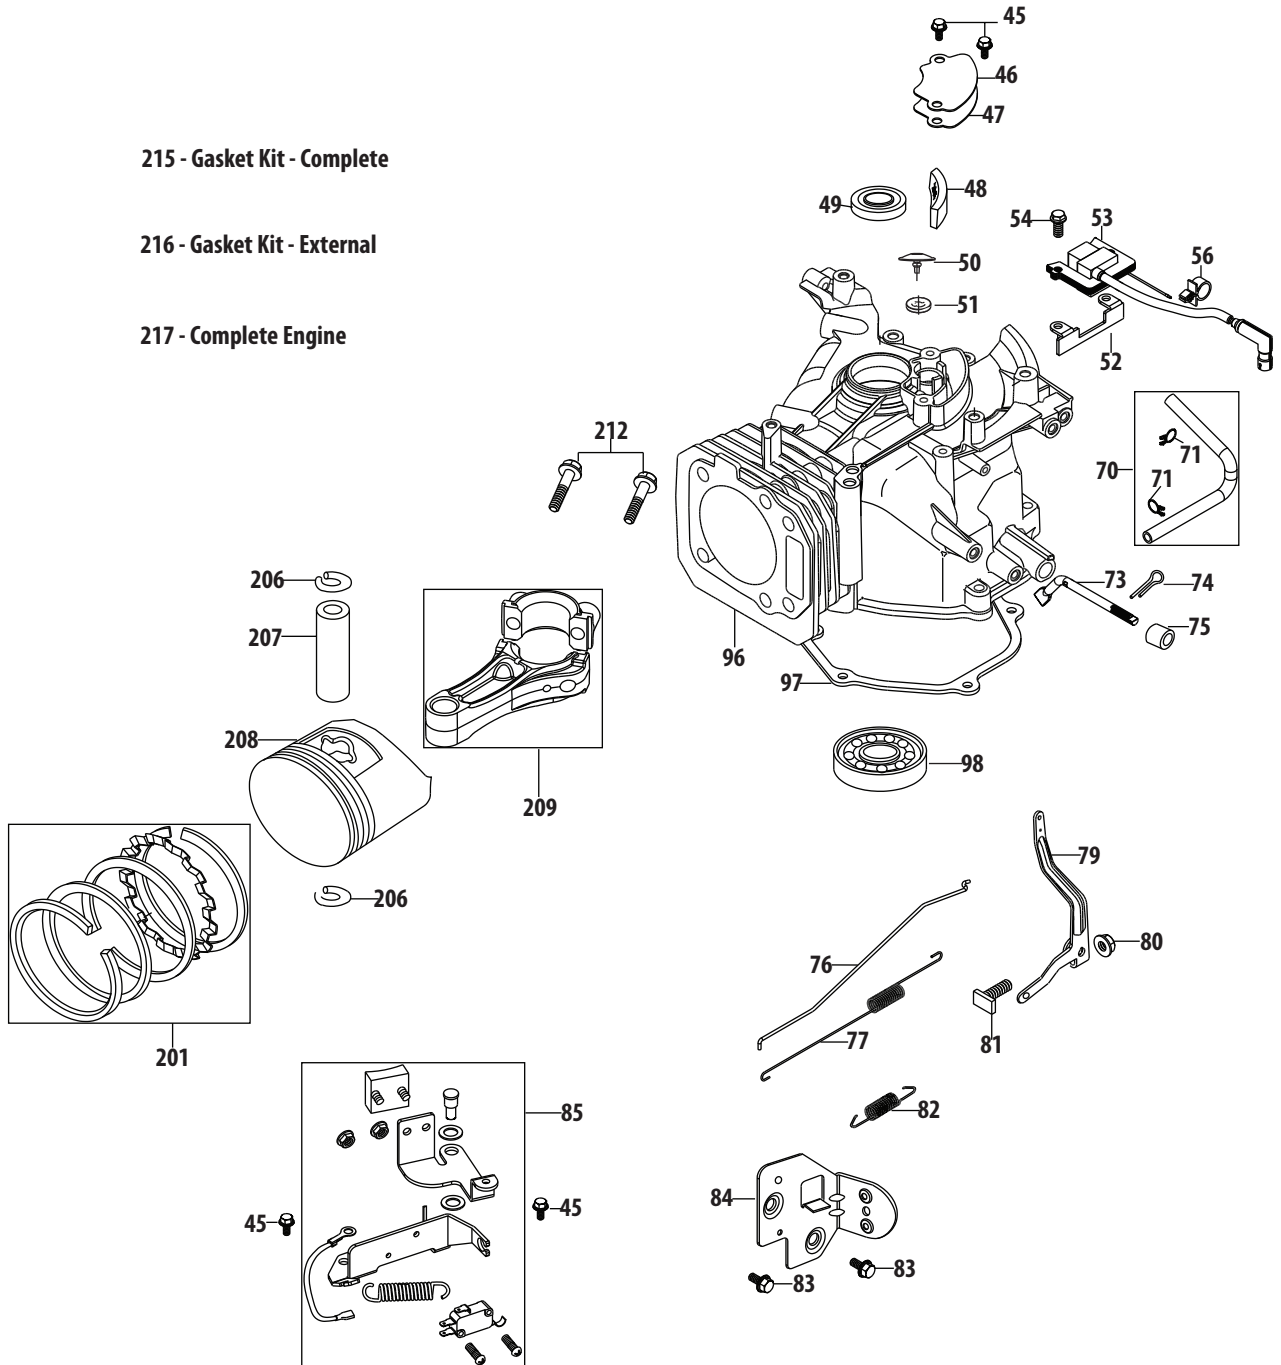

2P70MU Crankcase

215 - Gasket Kit - Complete

216 - Gasket Kit - External

217 - Complete Engine

2P70MU Crankcase

Ref.	Part Number	Description	Ref.	Part Number	Description
45	710-04916	Bolt M6X14	83	710-04915	Bolt M6X12
46	951-12684	Breather Cover Plate	84	951-12472	Primer Bracket
47	951-11729	Breather Gasket	85	951-10858B	Brake Assembly
48	951-11762	Breather Screen	96	951-10857C	Short Block Assembly (Incl.45-51,61,73-75,96-99,103, 113-118,128-130,138,167,168,184 187,196,199,200,201,206-209)
49	951-11545	Upper Crankshaft Seal	97	951-11763	Crankcase Cover Gasket
50	951-12685	Breather Valve	98	951-11369	Main Bearing
51	951-12686	Breather Valve Base	201	951-12111	Piston Ring Set
52	951-11619	Ignition Coil Bracket	206	951-11632	Piston Pin Snap Ring
53	951-10854	Ignition Coil Assembly	207	951-11633	Piston Pin
54	710-04979	Bolt M6X18	208	951-11634	Piston
56	951-11618	Ignition Wire Clip	209	951-11768	Connecting Rod Assembly
70	951-11260	Breather Hose Assembly	212	710-05162	Connecting Rod Bolt
71	726-04101	Breather Hose Clamp	215	951-10416A	Gasket Kit - Complete (Incl.47,49,75,97,103,114,130,166, 168,184,187,196)
73	951-11608	Governor Arm Shaft	216	951-10417A	Gasket Kit - External (Incl.49,103,114,166,168,184,187)
74	714-04074	Governor Shaft Arm Cotter Pin	217	952Z2P70MU	Complete Engine
75	951-11574	Governor Seal			
76	951-11259	Throttle Linkage			
77	951-11258	Throttle Linkage Spring			
79	951-11238	Governor Arm			
80	712-04212	Governor Arm Nut M6			
81	710-04908	Governor Arm Bolt			
82	951-11273	Governor Spring