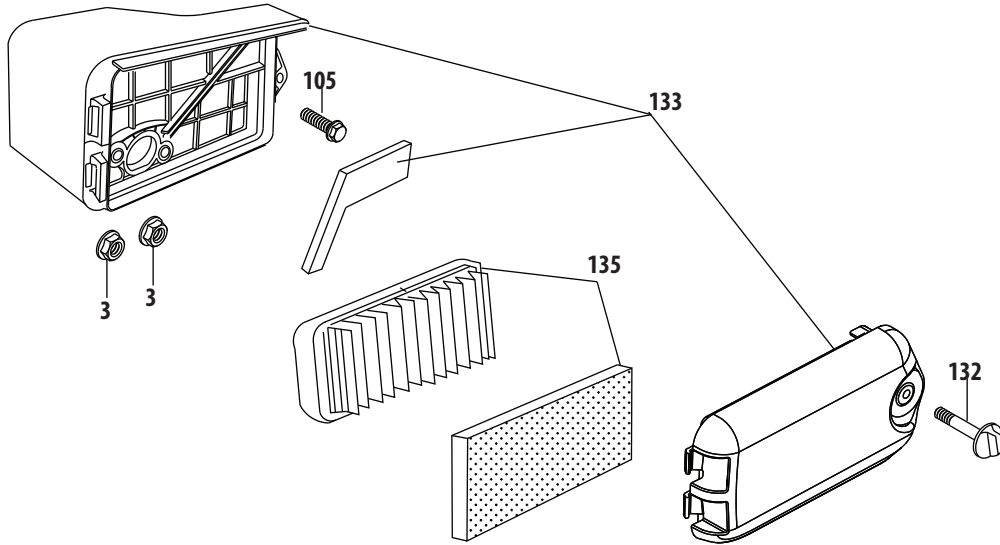

2P70MU Air Cleaner

Ref.	Part Number	Description
3	712-04212	Nut M6X10mm
105	710-04980	Bolt M6X35
132	951-10297	Air Filter Cover Thumb Screw
133	951-10412B	Air Cleaner Housing Ass'Y Comp
135	951-10298	Air Cleaner Kit