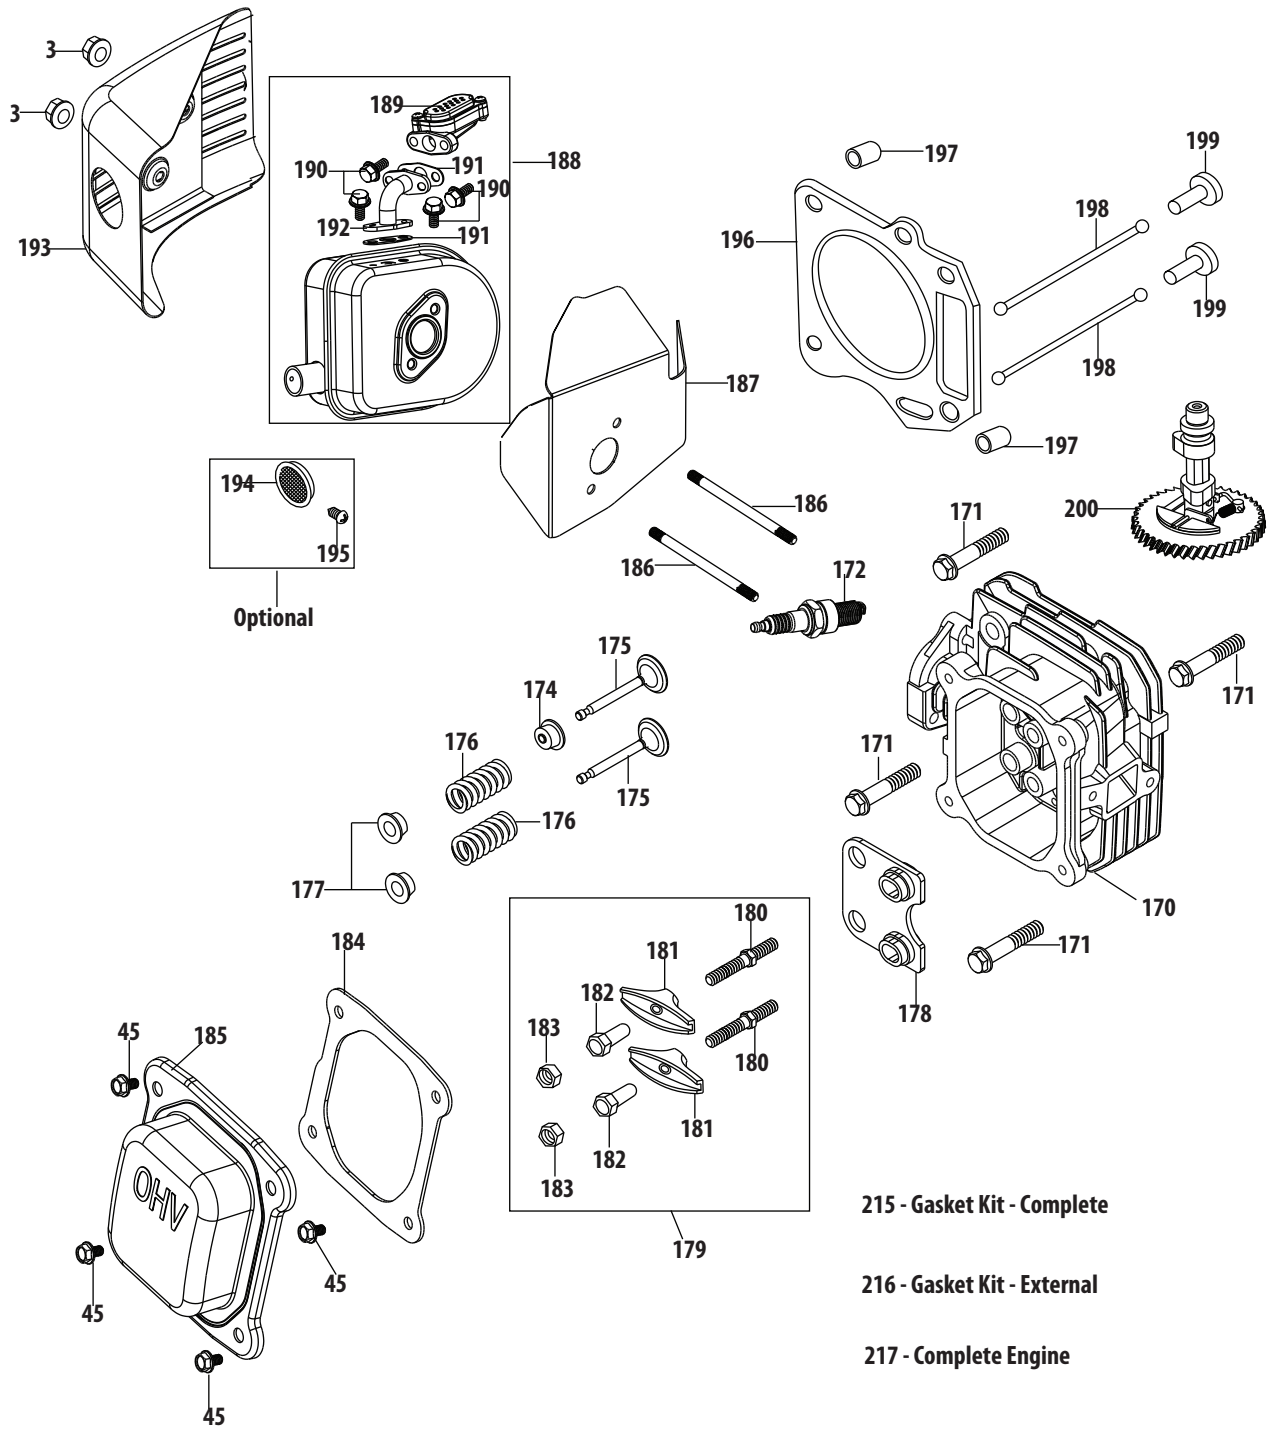

2P70MU Cylinder Head

215 - Gasket Kit - Complete

216 - Gasket Kit - External

217 - Complete Engine

2P70MU Cylinder Head

Ref.	Part Number	Description	Ref.	Part Number	Description
3	712-04212	Nut M6X10mm	187	951-12474	Muffler Gasket
45	710-04916	Bolt M6X14	188	951-12740	Muffler Assembly
170	951-10413B	Cylinder Head Assembly (Incl.167,168,170,173-478, 180-184,187,196)	189	951-12741	Secondary Air Valve
171	710-04982	Bolt M8X54	190	710-05434	Bolt M6x12
172	951-10292	Spark Plug/F6Rtc	191	951-12743	Secondary Air Valve Gasket
174	951-11818	Intake Valve Seal	192	951-12742	Secondary Air Tube
175	951-10345	Valve Kit	193	951-12744	Muffler Shield
176	951-12116	Valve Spring	194	951-10351	Spark Arrestor
177	951-12000	Valve Spring Retainer	195	710-04983	Spark Arrestor Screw
178	951-11629	Push Rod Guide	196	951-11630	Cylinder Head Gasket
179	951-11606	Rocker Arm Assembly	197	715-04108	Cylinder Head Dowel Pin 10x16
180	710-04902	Rocker Arm Stud	198	751-10344	Push Rod Kit
181	951-12001	Rocker Arm	199	951-11607	Tappet
182	751-11123	Fulcrum Nut	200	951-11767	Camshaft Assembly
183	751-11124	Jam Nut	215	951-10416A	Gasket Kit - Complete (Incl.47,49,75,97,103,114,130, 166,168,184,187,196)
184	951-11551	Valve Cover Gasket	216	951-10417A	Gasket Kit - External (Incl.49,103,114,166,168,184,187)
185	951-11548	Valve Cover	217	952Z2P70MU	Complete Engine
186	710-05094	Muffler Stud M6X95			
186	951-10342	Muffler Stud Assemblby