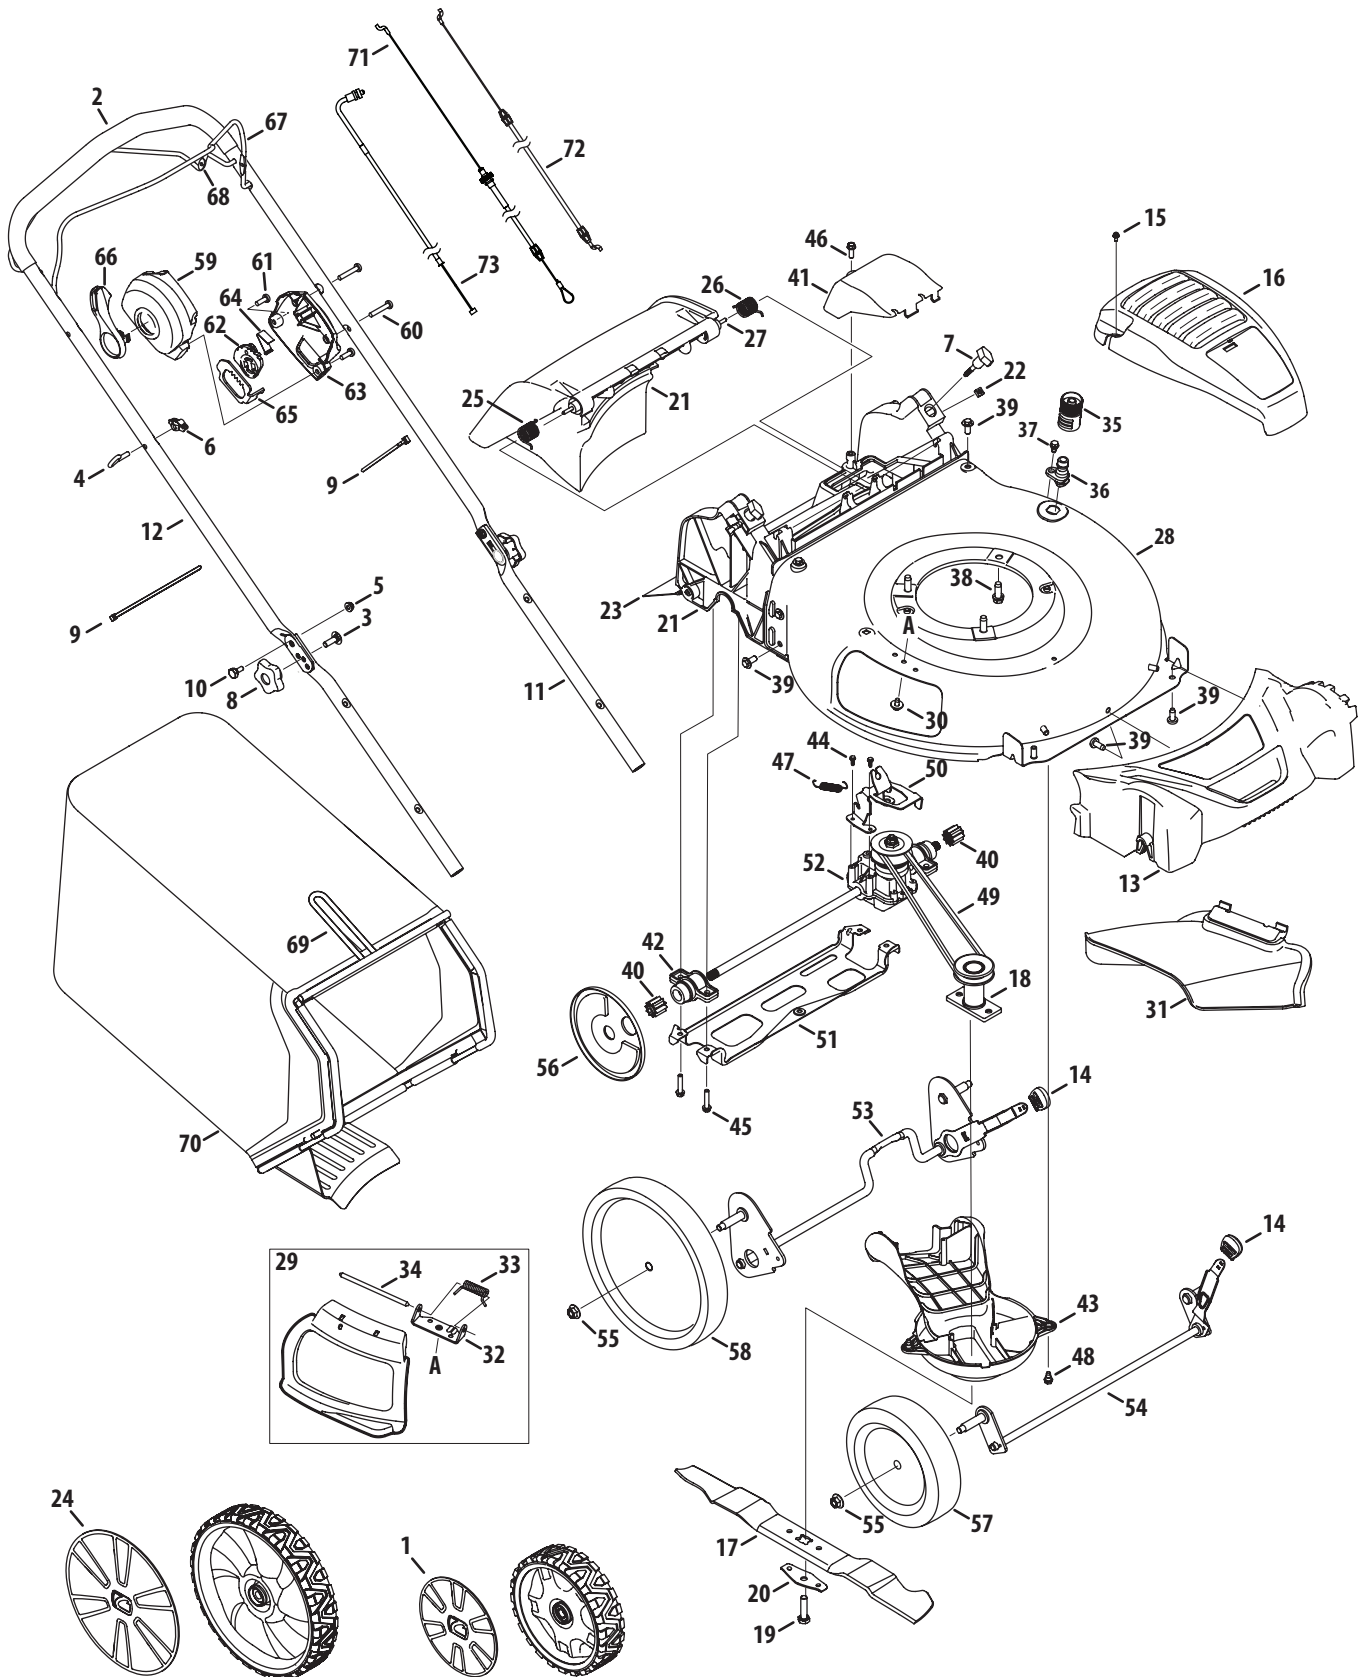

Model SC 500 HW (12AQD22)

Model SC 500 HW (12AQD22)

Ref No.	Part Number	Description
1	731-08570	Hubcap, 8"
2	720-05001	Foam Grip
3	710-04998	Carriage Screw ,5/16-18
4	710-1205	Rope Guide
5	712-04064	Nut, Flange Lock, 1/4-20
6	720-0279	Knob
7	720-04123A	Wing Nut
8	720-05009	Star Knob
9	725-0157	Cable Tie
10	738-04419A	Shdr. Screw, .375 x .126 x 1/4-20
11	749-04608A	Lower Handle
12	749-05060	Upper Handle
13	731-09258	Front Cover
14	720-05014	Adjustment Knob
15	710-04744	Screw, HL, #12-16 x 1.00
16	731-09094	Engine Shroud
17	942-0741A	Mulching Blade
18	687-02220	Blade Adapter
19	710-1044	Screw, 3/8-24 x 1.50
20	736-0524B	Blade Bell Support
21	631-04553A	Rear Discharge Door Assembly
22	712-04222	Nut, Sq., 1/4-20
23	731-07203	Trail Shield
24	731-08571	Hubcap, 11"
25	732-04673	Torsion Spring - RH
26	732-04674	Torsion Spring - LH
27	747-05183	Pivot Rod
28	787-02002A	21" Deck
29	987-02516	Mulch Plug (Incl. 32-34)
30	710-05073	Screw
31	731-07131	Side Discharge Chute
32	787-01779	Chute Deflector Bracket
33	732-1014C	Torsion Spring
34	747-0710A	Hinge Pin
35	921-04041	Water Nozzle Adapter
36	731-07487	Water Nozzle
37	738-04278	Scr., Shldr., 1/4-20 x .50

Ref No.	Part Number	Description
38	710-04683A	Screw, tt, 3/8-16 x 1.00
39	710-05425	Screw, 5/16-14 x .750
40	917-04849	Spur Gear, 9T
41	731-07799	Transmission Cover
42	631-04501A	Bearing Assembly
43	631-04512C	Engine Baffle
44	710-04374	Screw, Hex Washer, .159 x .43
45	710-04774	Screw, 1/4-15 x 1.25
46	710-0895	Screw, 1/4-15 x .750
47	732-04826A	Exten. Spring, 2.675
48	738-04278	Scr., Shldr., 1/4-20 x .50
49	954-04282	V-Belt
50	787-01868A	Transmission Bracket
51	787-01915	Rear Support Bracket
52	918-06000	Transmission
53	911-05029	Rear Axle Assembly
54	911-05022	Front Axle Assembly
55	712-04217	Flange Lock Nut, 3/8-16
56	731-07731B	Wheel Dust Cover
57	634-04659	Front Wheel, 8 x 2
58	934-04699	Rear Wheel, 11 x 2
59	631-04654	Control Housing Assembly
60	710-05397	Screw, 1/4-15 x 1.50
61	710-05405	Screw, 1/4-15 x .750
62	731-08493	Speed Cable Actuator
63	731-08596	Lower Control Housing
64	732-04937	Shift Lever Spring
65	787-02016	Cable Adjustment Plate
66	731-08695	Speed Select Lever
67	747-06041	Blade Control
68	747-06042	Drive Control
69	747-05362A	Grass Catcher Frame
70	964-05005	Grass Bag
71	746-04850	Speed Adjustment Cable
72	746-05046	Control Cable
73	946-04810	Speed Select Cable