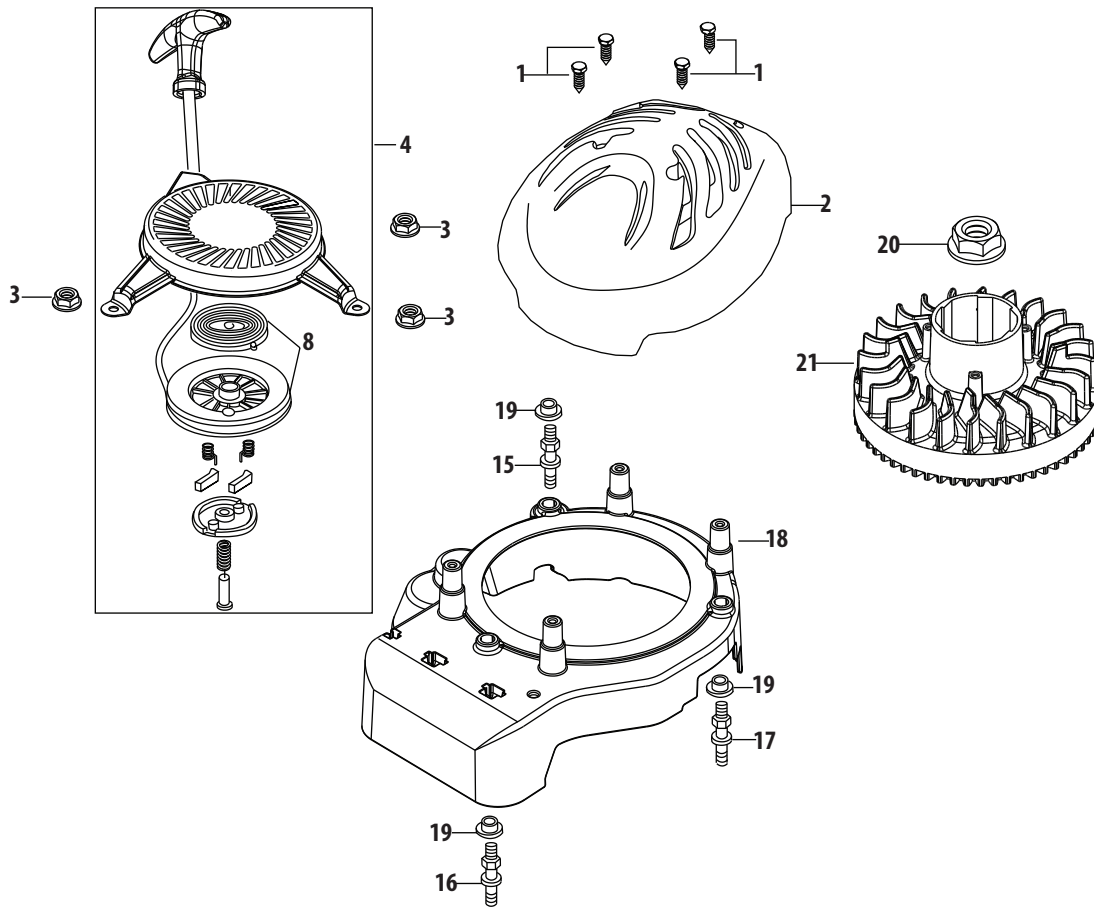

2P70MU Flywheel & Shroud

Ref.	Part Number	Description
1	710-04744	Bolt, Hilo #12-16 X 1.00"
2		Outer Shroud (Model Specific)
3	712-04212	Nut M6X10mm
4	951-12683	Recoil Starter Assembly
8	951-11721	Recoil Spring And Pulley Ass'Y
15	710-04976	Stud Left/Black/Wh Zinc

Ref.	Part Number	Description
16	710-04977	Stud Front/Unmarked/Wh Zinc
17	710-04978	Stud Right/White/Wh Zinc
18	951-10855	Inner Shroud
19	750-05320	Engine Shroud Spacer
20	712-04287	Flywheel Nut M14
21	951-12470	Flywheel