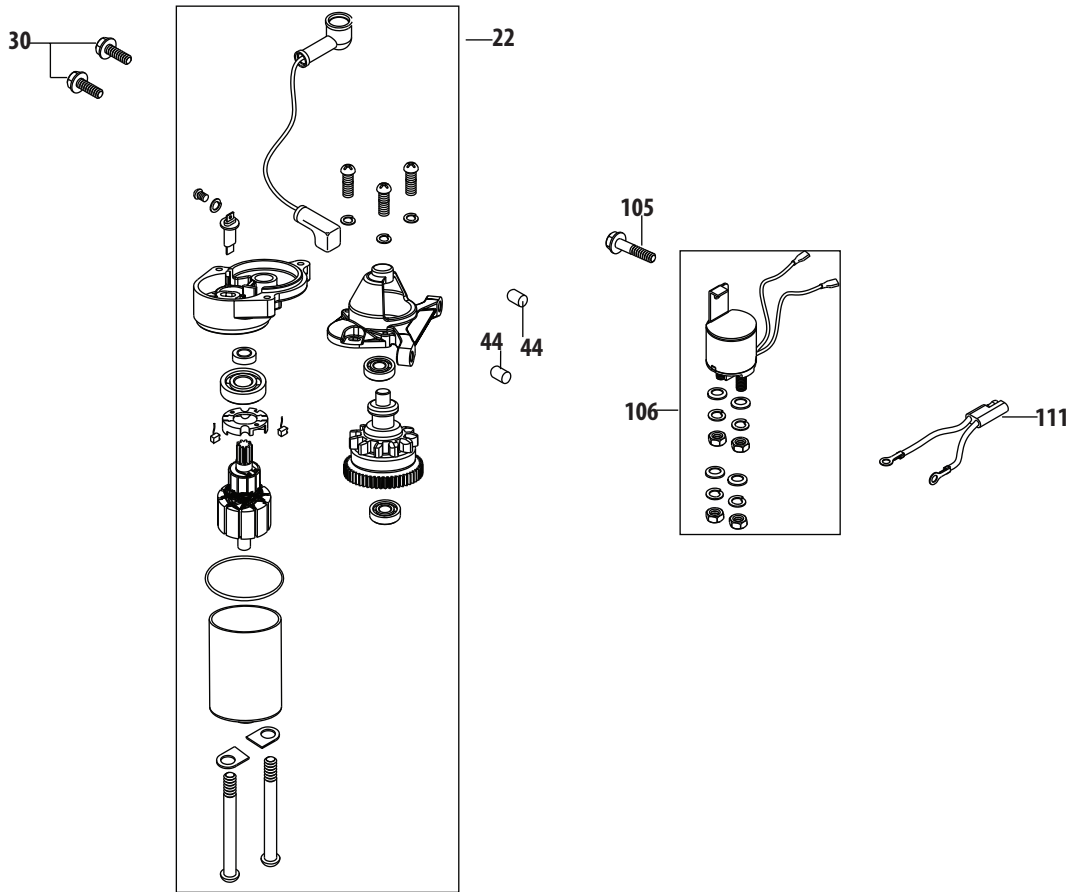

Ref.	Part Number	Description
22	951-12457	Electric Starter Assembly (53:9)
30	710-04969	Bolt M6X30
44	715-04088	Starter Housing Dowel 8X8
105	710-04980	Bolt M6X35
106	951-10823	Starter Relay Assembly
111	951-10824	Power Connector Harness