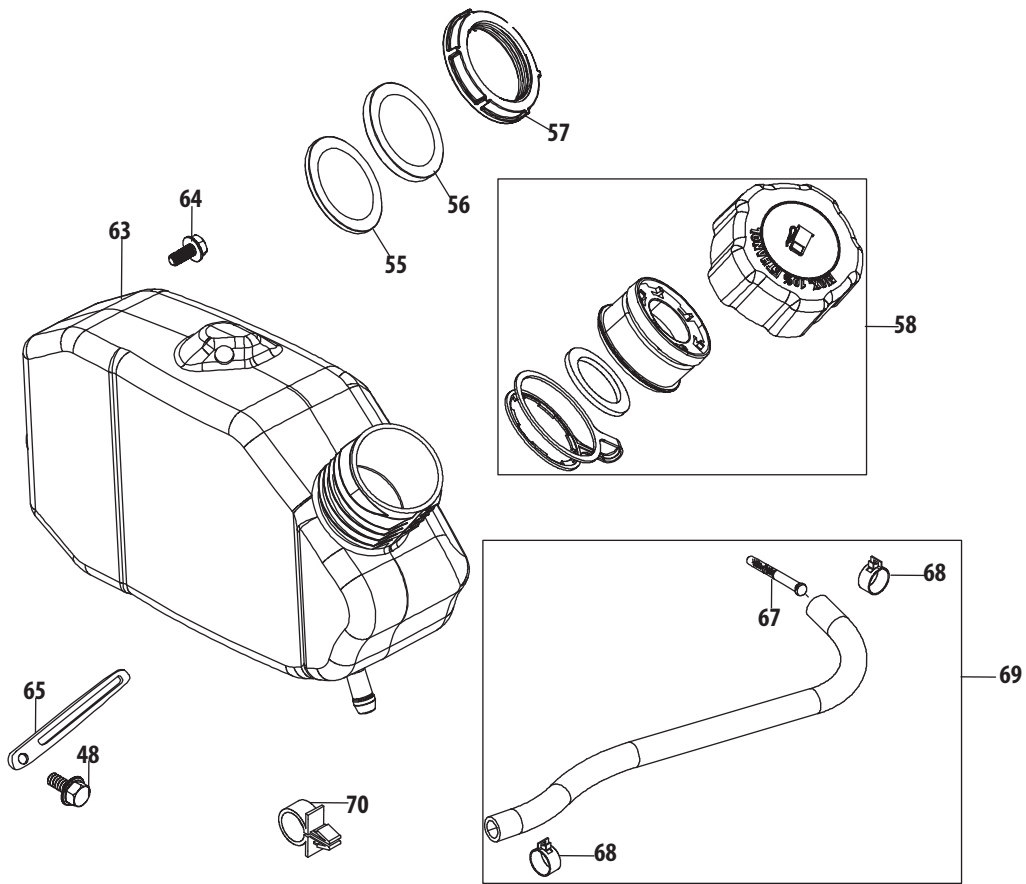

5X65RU Fuel Tank

Ref.	Part Number	Description
48	710-04916	Bolt M6X14 Multi-Purpose
55	731-08133	Fuel Tank Lower Grommet
56	951-14406	Fuel Tank Upper Grommet
57	731-08104	Fuel Tank Nut
58	951-14407	Fuel Cap Assembly
63	931-04629	Fuel Tank
64	710-04915	Bolt M6X12 Multi-Purpose
65	951-11680	Flexible Clamp, Vent Hose
67	951-10358A	Fuel Filter
68	951-11700	Fuel Hose Clamp
69	951-14438	Fuel Line Kit
70	723-04071	Plastic Support Clamp