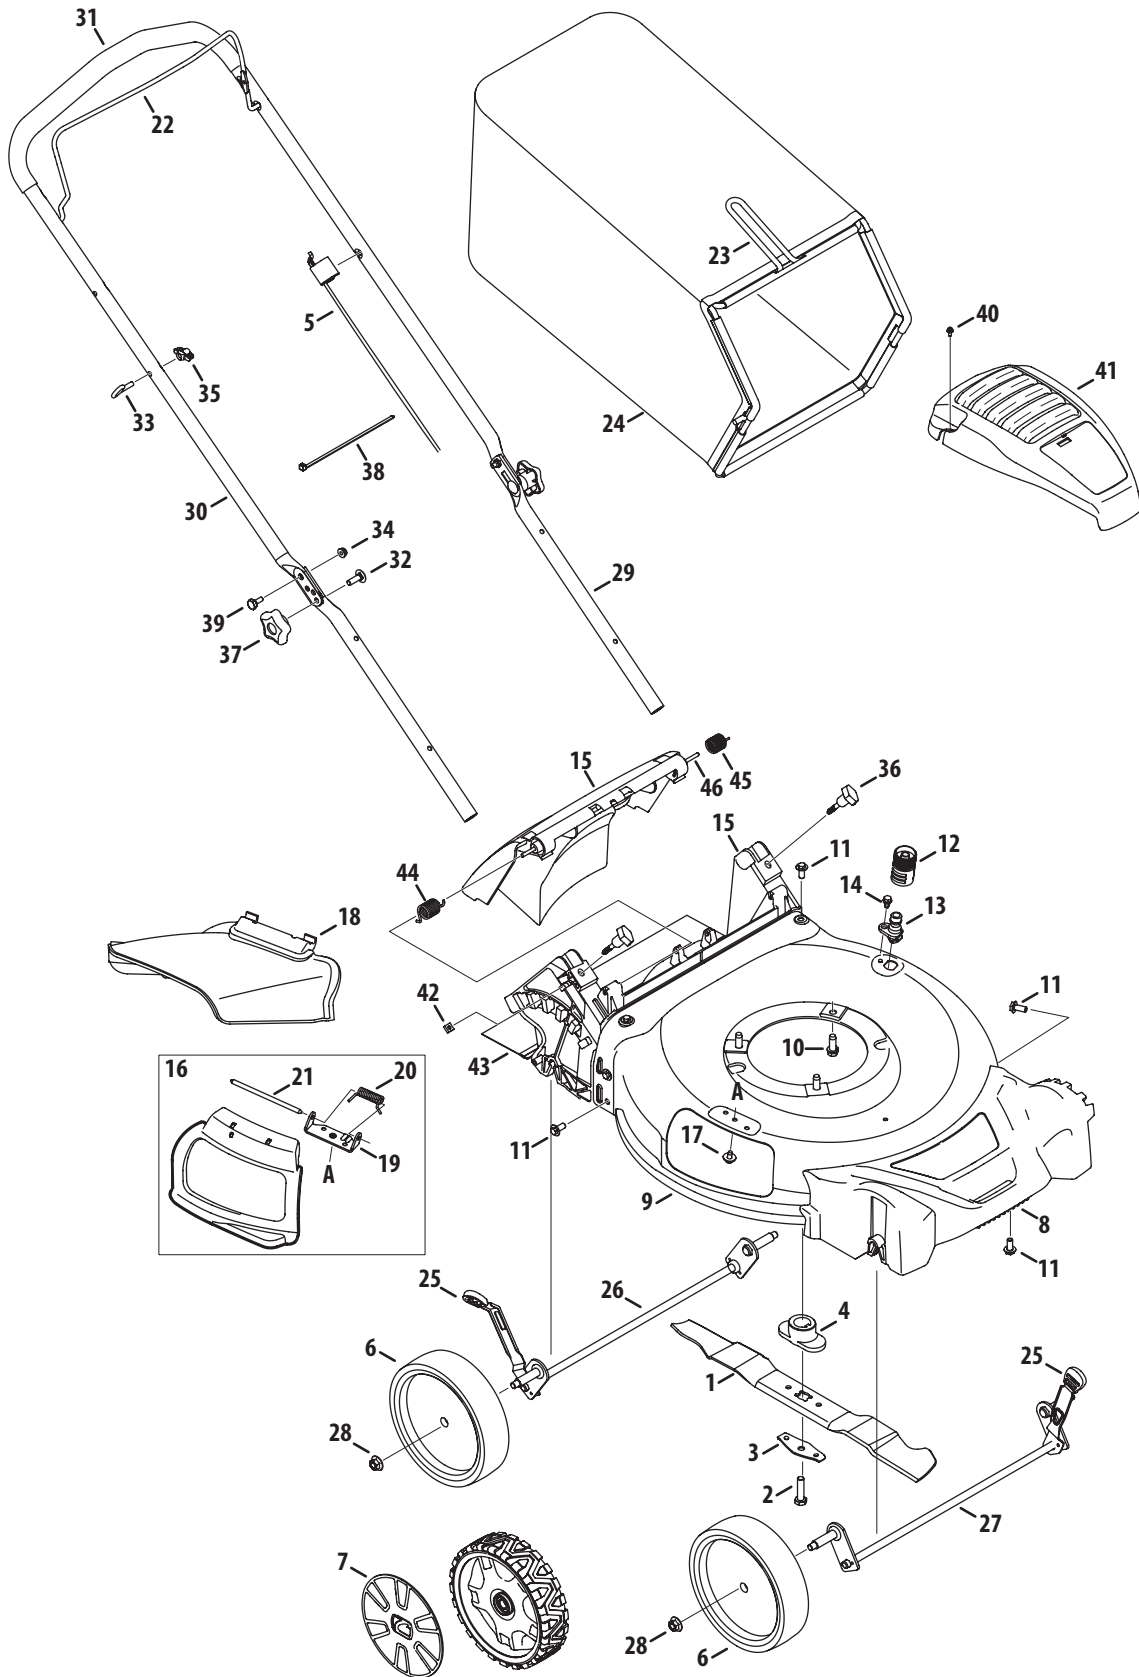

Model SC 100 (11A-A92)

Model SC 100 (11A-A92)

Ref No.	Part Number	Description
1	942-0741A	Mulching Blade
2	710-1044	Screw, 3/8-24 x 1.50
3	736-0524B	Blade Bell Support
4	748-04096	Blade Adapter
5	946-04703	Control Cable
6	634-04659	Wheel, 8 x2
7	731-08570	Hubcap
8	731-09258	Front Cover
9	787-01874B	21" Deck
10	710-04683A	Screw, tt, 3/8-16 x 1.00
11	710-04995A	Screw, 5/16-14 x .750
12	921-04041	Water Nozzle Adapter
13	731-07487	Water Nozzle
14	738-04278	Scr., Shldr., 1/4-20 x .50
15	631-04369A	Rear Discharge Door Assembly
16	987-02516	Mulch Plug (Incl. 19-21)
17	710-05073	Screw
18	731-07131	Side Discharge Chute
19	787-01779	Chute Deflector Bracket
20	732-1014C	Torsion Spring
21	747-0710A	Hinge Pin
22	747-06041	Blade Control
23	647-04271	Grass Catcher Frame

Ref No.	Part Number	Description
24	764-04082A	Grass Bag
25	720-05014	Adjustment Knob
26	911-04142	Rear Axle Assembly
27	911-05022	Front Axle Assembly
28	712-04217	Flange Lock Nut, 3/8-16
29	749-04608A	Lower Handle
30	749-04682A	Upper Handle
31	720-05001	Foam Grip
32	710-04998	Carriage Screw ,5/16-18
33	710-1205	Rope Guide
34	712-04064	Nut, Flange Lock, 1/4-20
35	720-0279	Knob
36	720-04123A	Wing Nut
37	720-05009	Star Knob
38	725-0157	Cable Tie
39	738-04419A	Shdr. Screw, .375 x .126 x 1/4-20
40	710-04744	Screw, HL, #12-16 x 1.00
41	731-09094	Engine Shroud
42	712-04222	Nut, Sq., 1/4-20
43	731-07203	Trail Shield
44	732-04673	Torsion Spring - RH
45	732-04674	Torsion Spring - LH
46	747-05183	Pivot Rod