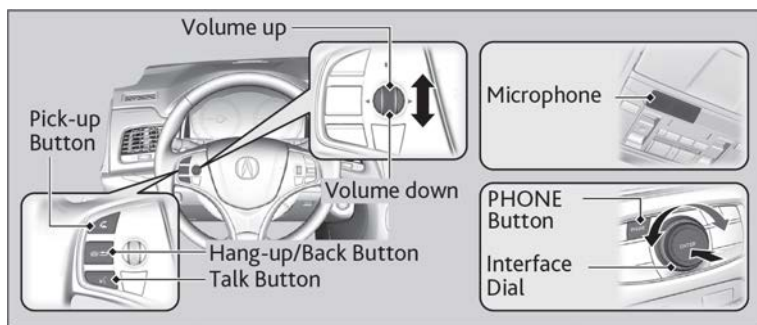

NAVIGATION

Learn how to enter a destination and operate the navigation system*1.

Basic Navigation Operation

A real-time navigation uses GPS and a map database to show your current location and help guide you to a desired destination. You can operate the system using voice commands or the system controls.

To reduce the potential of driver distraction, certain manual functions may be inoperable or grayed out while the vehicle is moving. Voice commands are always available.

■ Steering Wheel Controls

Use the steering wheel controls to give voice commands.

■ System Guidance Volume

1. Select the ENTER button on the map.
2. Select Guidance Volume.
3. Adjust the voice prompt volume.

■ Navigation Display and Controls

Touch icons on the screen to enter information and make selections.