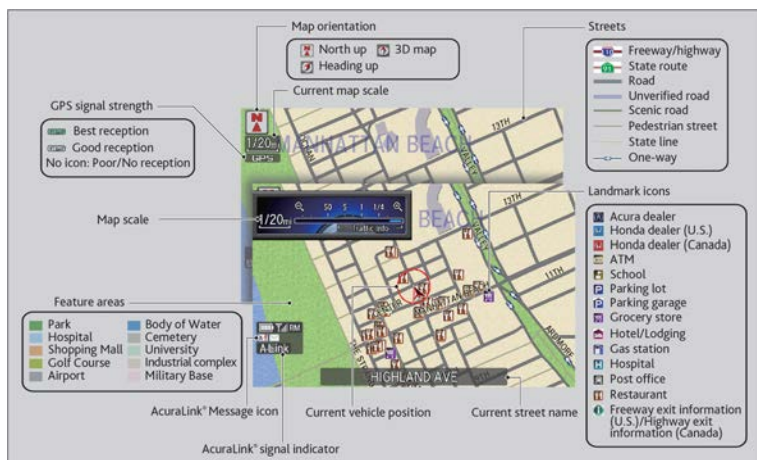

Entering Your Destination

There are several methods to enter a destination.

■ Home Address

Store your home address in the system so you can easily route to it.

1. Press the **SETTINGS** button.
2. Select **Navi Settings**, then **Personal Info**.
3. Select **Edit Go Home**.
4. Edit the name, address, and phone number the same way as an address in the address book.
5. Select **OK**.

■ Street Address

1. Select the **MENU** button.
2. Select **Address**.
3. Enter an address to use as the destination.

Routing

After a destination is set, you can alter or cancel your route.

Map Legend

⚠ WARNING

Using the navigation system while driving can take your attention away from the road, causing a crash in which you could be seriously injured or killed.

Operate system controls only when the conditions permit you to safely do so.

AcuraLink Real Time Traffic™*13*16

Displays continuously updated information and recalculates your route in response to traffic flow, incidents or road closures. Traffic information is only available in certain areas.