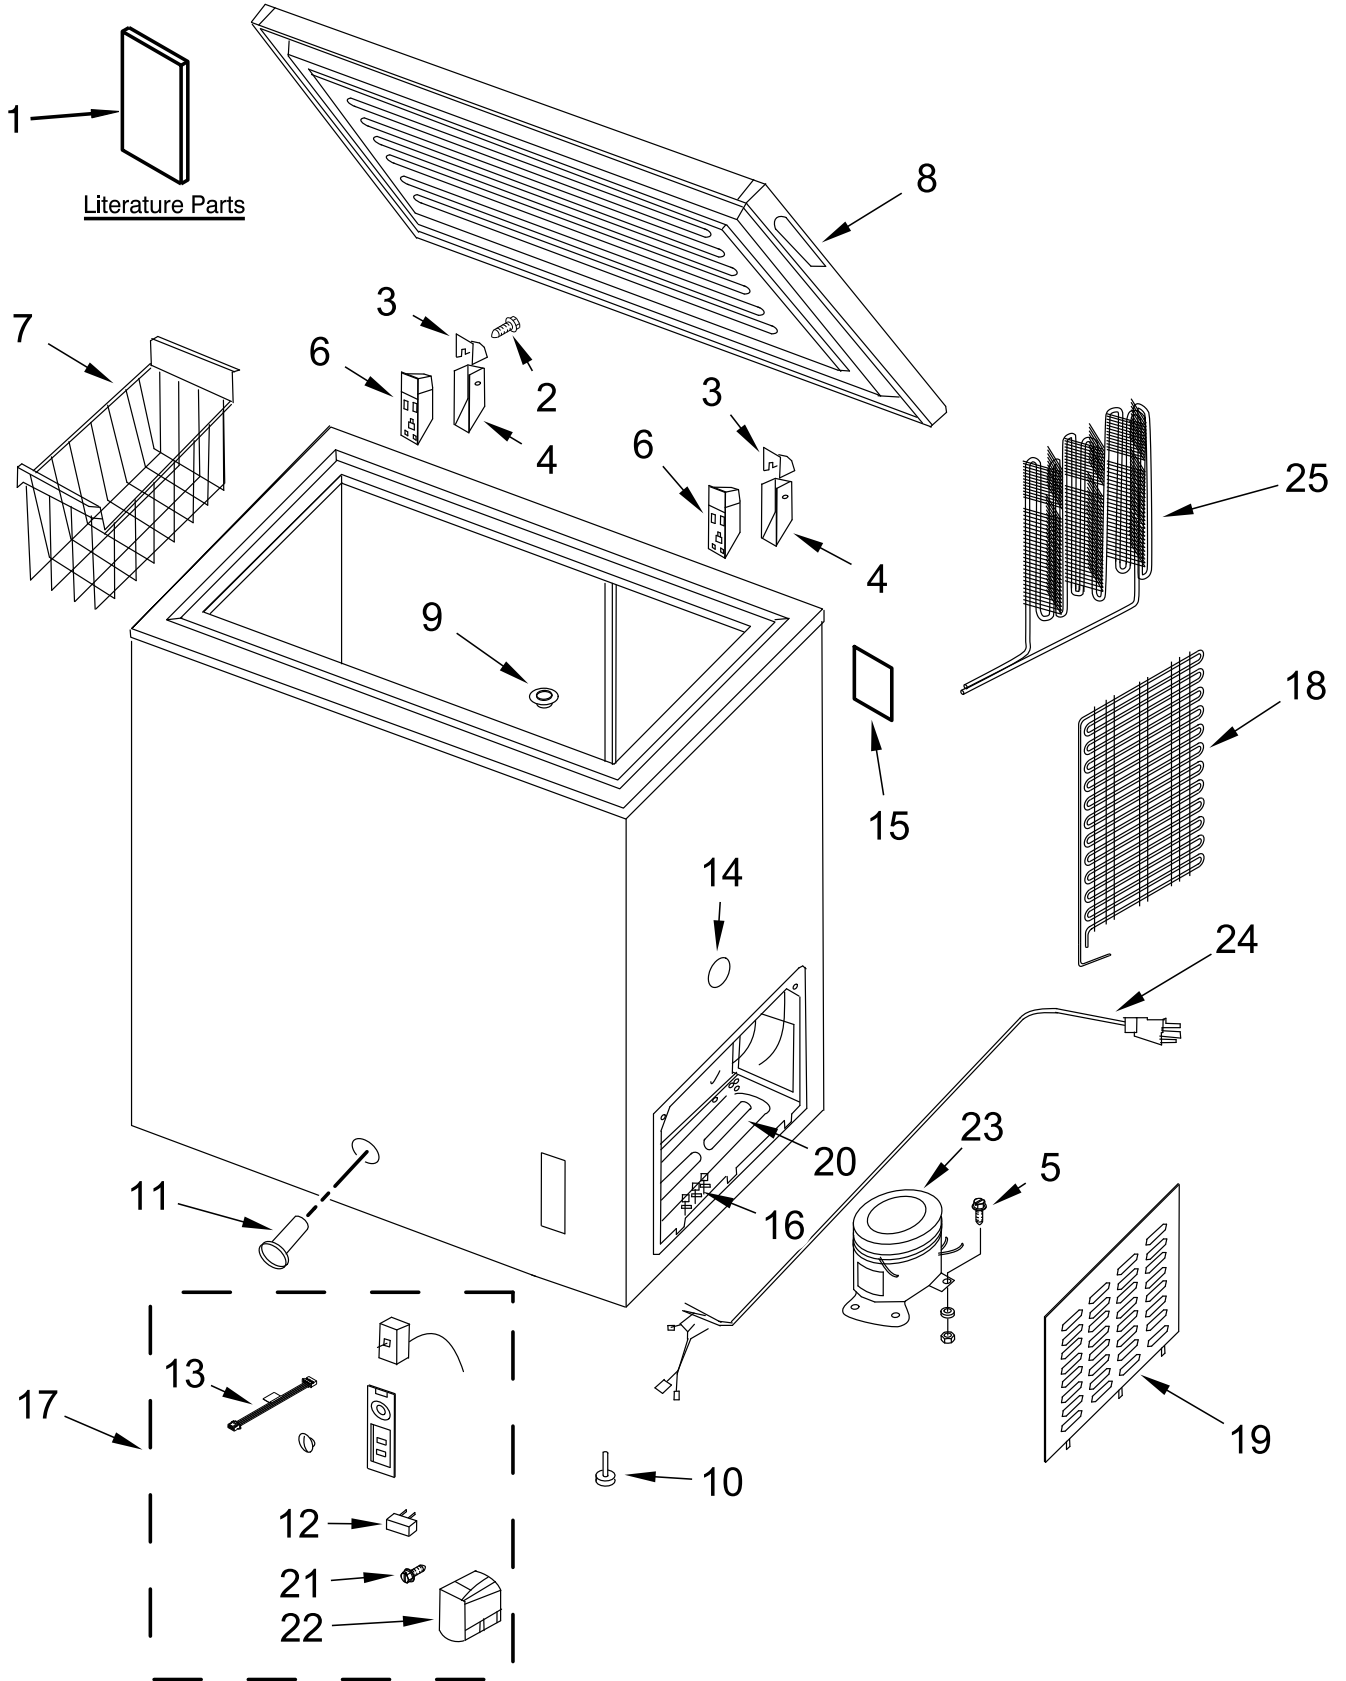

CHEST FREEZER

MODELS:

AQC0701DRW00 (White)

FREEZER PARTS

FREEZER PARTS

<u>Illus. No.</u>	<u>Part No.</u>	<u>Description</u>
1		Literature Parts
	W10635013	Use & Care Guide
	W10683799	Energy Guide
2	W10668519	Screw
3	W10668524	Hinge Cover, Upper
4	W10668525	Hinge Cover, Lower
5	W10668518	Screw
6	W10668545	Hinge Assembly
7	W10668540	Basket
8	W10668546	Door (Includes Gasket, Not Serviced Separate)

<u>Illus. No.</u>	<u>Part No.</u>	<u>Description</u>
9	W10668538	Drain Stopper
10	W10668528	Leveling Foot
11	W10668523	Drain Plug
12		Light, Indicator
	W10668536	Green Light
	W10668537	Red Light
13	W10668533	Wire, Thermostat
14	W10668521	Cover, Hole
15	W10668522	Cover, Wire
16	W10668529	Screw
17	W10668530	Thermostat Assembly

<u>Illus. No.</u>	<u>Part No.</u>	<u>Description</u>
18		Evaporator (Not Serviced)
19	W10668520	Access Panel
20	W10668527	Base, Compressor
21	W10668531	Screw
22	W10668534	Cover, Thermostat
23	W10668541	Compressor Assembly
24	W10668542	Power Cord
25	W10668548	Condenser