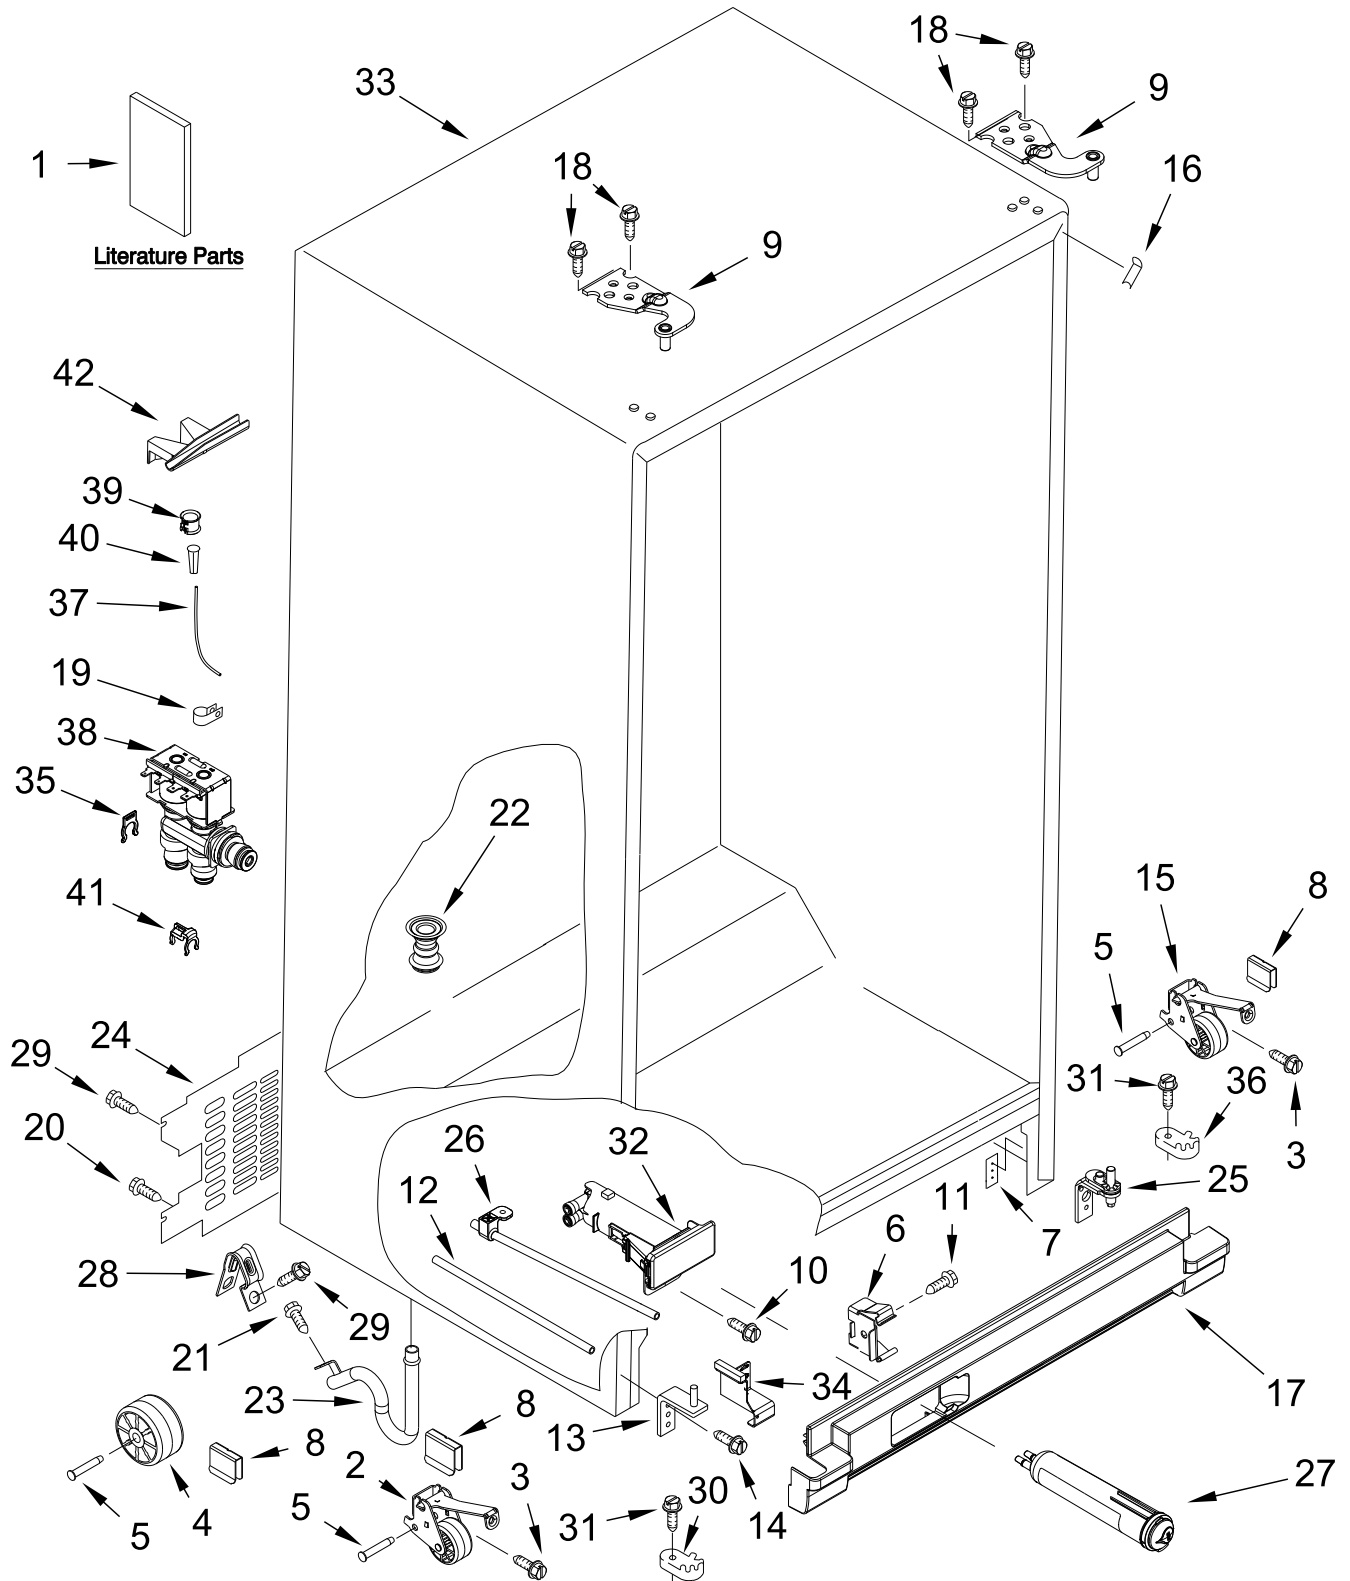

CABINET PARTS

CABINET PARTS

<u>Illus.</u> <u>No.</u>	<u>Part No.</u>	<u>Description</u>	<u>Illus.</u> <u>No.</u>	<u>Part No.</u>	<u>Description</u>	<u>Illus.</u> <u>No.</u>	<u>Part No.</u>	<u>Description</u>
1		Literature Parts	13	W11093938	Assembly, Bottom Hinge (Freezer)	28	549193	Clamp, Power Cord
	W11125069	Tech Sheet				29	W10141645	Screw
	W11125070	Tech Sheet (French)	14	3400113	Screw	30	W11095731	Closer, Door (Freezer)
	W11105306	Use and Care Guide	15		Assembly, Roller	31	W10142234	Screw
	W11090518	Energy Guide		W10304659	Right Hand	32		Housing, Water Filter
2		Assembly, Roller	16		Filler, Wrapper		W11036340	White
	W10304660	Left Hand		W11189128	White		W11036341	Black
3	2152958	Screw		W11189127	Black	33		Cabinet (Not A Servicable Part)
4	2150304	Roller	17		Grille			
5	2262072	Axle, Roller		W11226340	White	34	W10897565	Assembly, Bracket
6	2155013	Clip, Grille		W11226342	Black	35	W11175632	Locking Ring (1/4)
7	W11036715	Plate, Screw (Refrigerator)	18	W10308750	Screw (White)		W11175631	Locking Ring (5/16)
	W10904380	Plate, Screw (Freezer)		W10308751	Screw (Black)	36	W10905504	Closer, Lower Cam Door (Refrigerator)
8	W11087168	Clip, Roller	19	M0108107	Clamp, Tube			
9		Hinge, Top	20	489290	Screw	37	W10357076	Tube, Water
	W10922200	White (Refrigerator)	21	489464	Screw	38	W10179146	Assembly, Filter Valve
	W10922201	White (Freezer)	22	2304888	Fitting, Drain	39	W10329003	Clamp, Tube
	W10922216	Black (Refrigerator)	23	W10153550	Extension, Drain Fitting	40	2181939	Insert, Tube
	W10922217	Black (Freezer)	24	W10904634	Cover, Unit	41	W11091654	Connector, Double Lock
10	489500	Screw	25	W11097327	Assembly, Bottom Hinge (Refrigerator)	42	2209774	Chute, Water
11	W10141604	Screw	26	W10900449	Tube, Filter Inlet			
12	W10900447	Tube, Filter Outlet	27	W10735398	Filter, Water