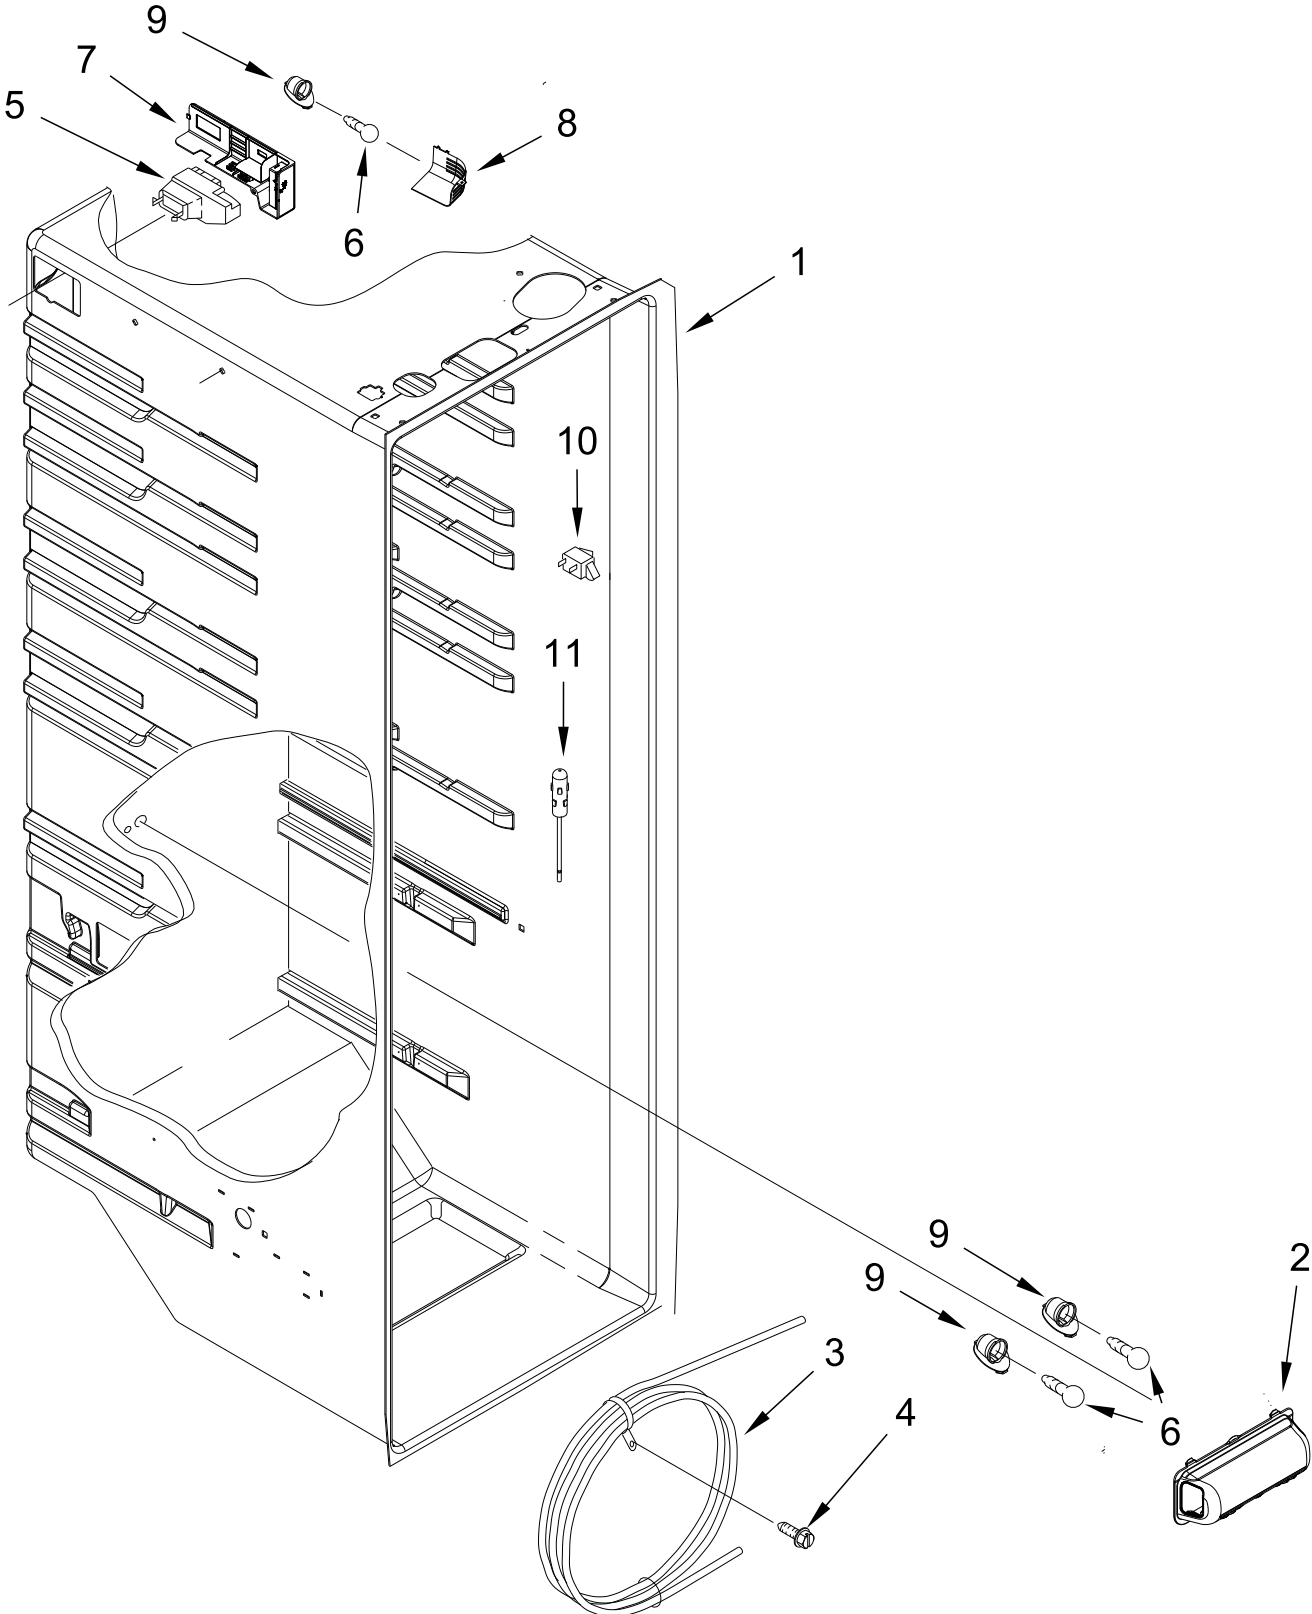

REFRIGERATOR LINER PARTS

REFRIGERATOR LINER PARTS

<u>Illus.</u> <u>No.</u>	<u>Part No.</u>	<u>Description</u>	<u>Illus.</u> <u>No.</u>	<u>Part No.</u>	<u>Description</u>	<u>Illus.</u> <u>No.</u>	<u>Part No.</u>	<u>Description</u>
1		Liner (Not A Serviceable Part)	4	W10141518	Screw	8	W10900030	Cover, Light
			5	W11179392	Diffuser, Air	9	W10134764	Socket, Light
2	W10166130	Lens, Light (Includes Gasket)	6	2311792	Bulb, Light	10	1118894	Switch, Rocker Arm
3	W11222026	Tubing, Water Reservoir	7	W11026017	Assembly, Control Box (Includes Electronic Control)	11	W10384183	Thermistor