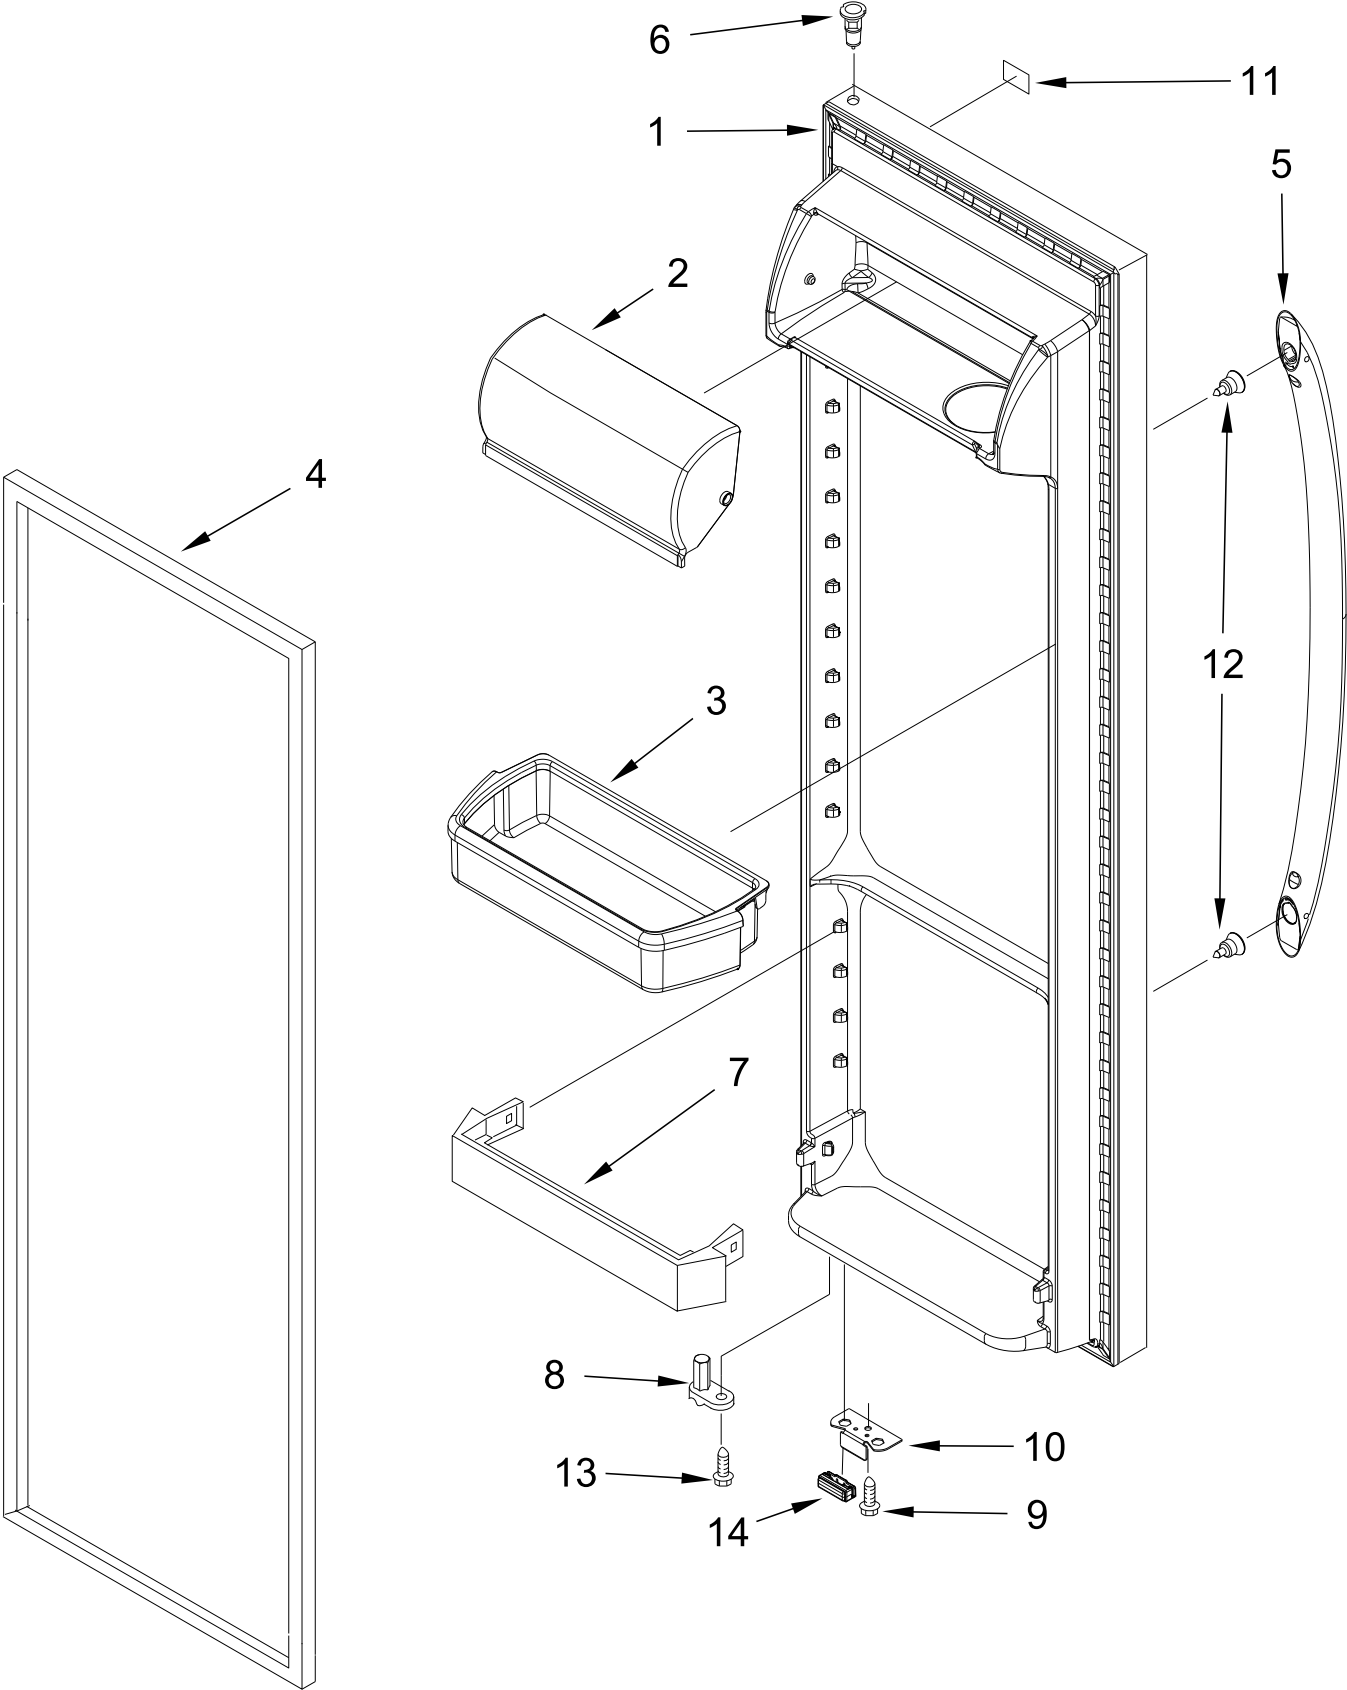

MOTOR AND ICE CONTAINER PARTS

<u>Illus.</u> <u>No.</u>	<u>Part No.</u>	<u>Description</u>	<u>Illus.</u> <u>No.</u>	<u>Part No.</u>	<u>Description</u>	<u>Illus.</u> <u>No.</u>	<u>Part No.</u>	<u>Description</u>
1	W11210541	Bracket, Motor	16	W10278733	Blade, Rotary C	32	489236	Ring, Retainer
2	W10884561	Motor, Dispenser	17	489234	Washer, Plain Upper Cam	33	W10698668	Coupling, Ice Conveyor
3	2152713	Assembly, Solenoid	18	W10181990	Blade, Fixed	34	W10300022	Assembly, Icemaker
4	W11204001	Lens, Light	19	W10189708	Block, Blade	35	W10508644	Harness, Icemaker
5	W10138206	Spacer - Crusher Housing	20	489229	Pin, Roll	36	W10512602	Arm, Shut Off
6	W11082352	Assembly, Ice Dispenser Wiring	21	W10295082	Auger	37	W10289690	Cover, Icemaker
7	489399	Screw	22	W10698642	Drum	100	W10558423	Ice Container, Complete
8	W10169511	Coupling, Motor	23	W10403781	Baffle, Floating			
9	W10189191	Cover, Ice Container Front	24	1119018	Nut, Bearing			
10	W10189202	Ice Door	25	W10838981	Arm, Control			
11	W10670845	Container, Ice	26	1119020	Spring, Return			
12	W11032812	Spacer, Step	27	1119021	Clip, Retainer (Dispenser Rod)			
13	W11032808	Spacer, Flat	28	488886	Screw			
14	W10278731	Blade, Rotary A	29	W10185018	Housing, Crusher			
15	W10278732	Blade, Rotary B	30	1119017	Deflector, Ice			
			31	489234	Washer, Plain Upper Cam			

REFRIGERATOR DOOR PARTS