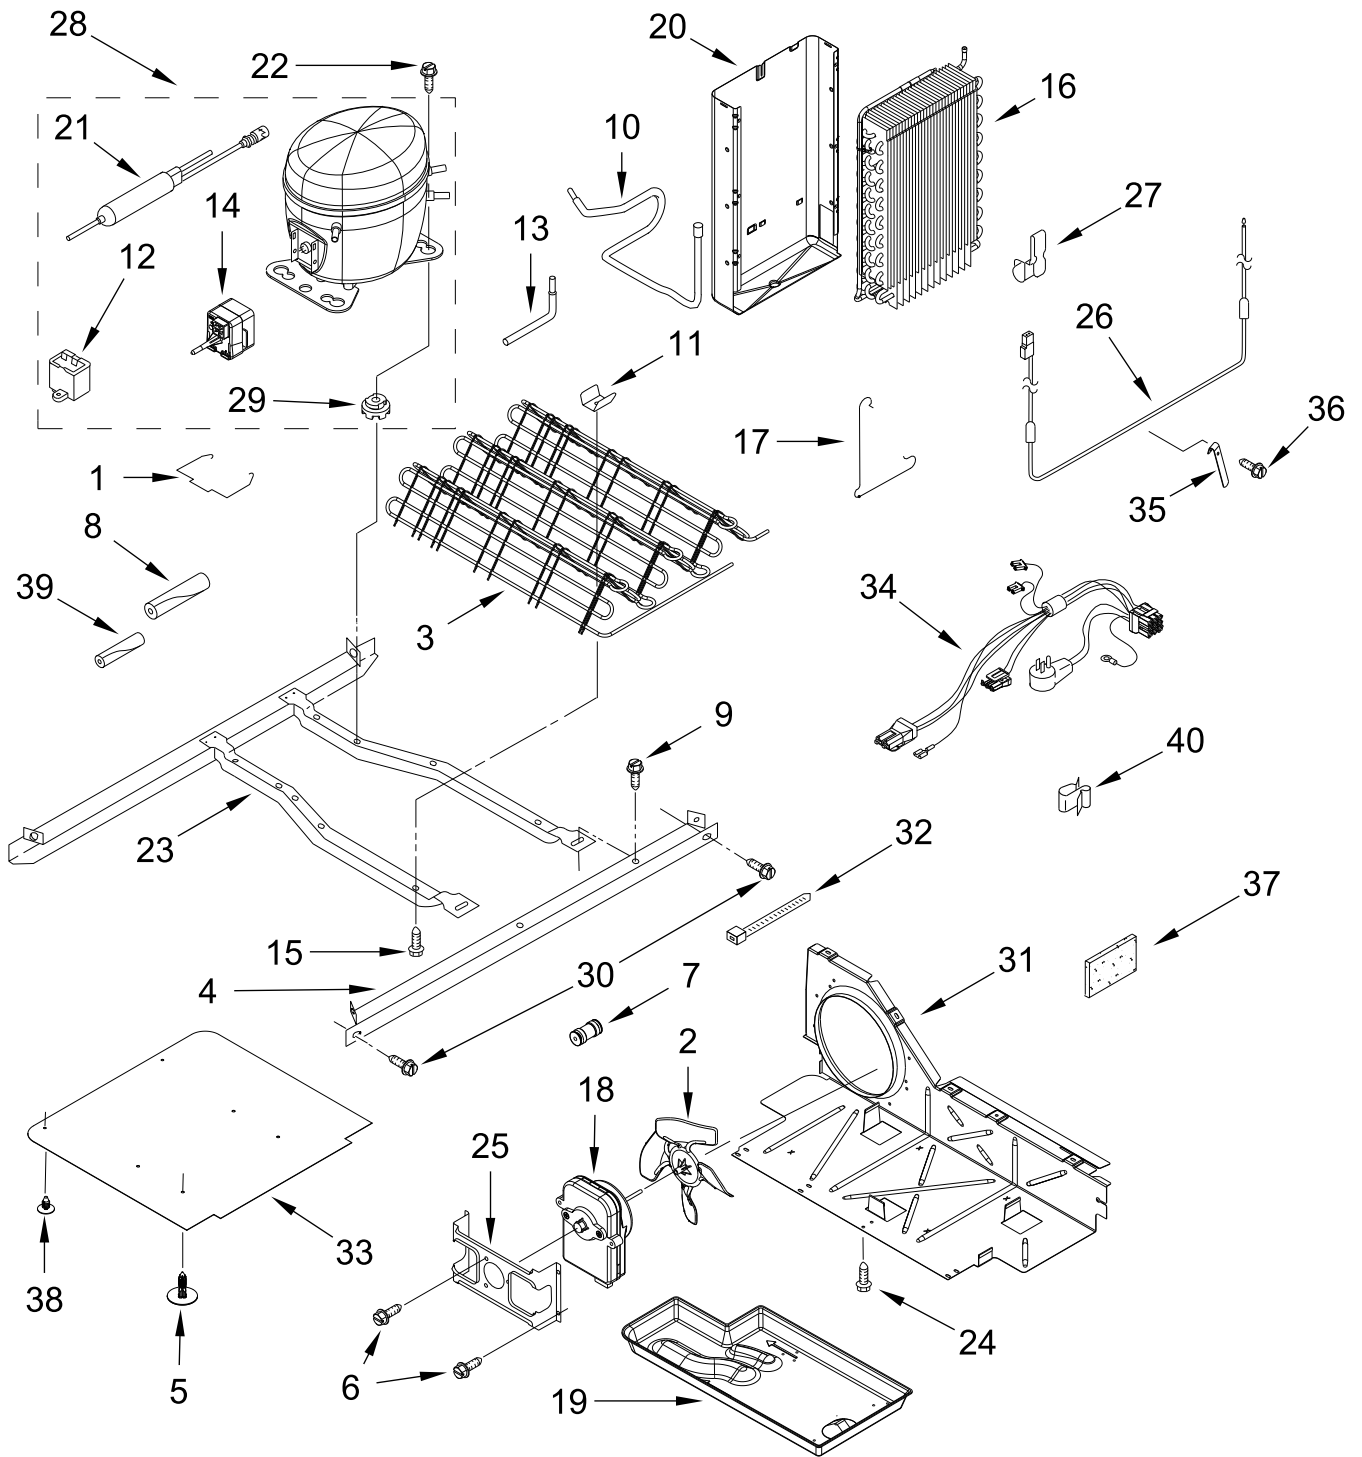

UNIT PARTS

UNIT PARTS

<u>Illus.</u> <u>No.</u>	<u>Part No.</u>	<u>Description</u>	<u>Illus.</u> <u>No.</u>	<u>Part No.</u>	<u>Description</u>	<u>Illus.</u> <u>No.</u>	<u>Part No.</u>	<u>Description</u>
1	2212996	Strap, Bale	20	W10194475	Assembly, Heat Shield and Drain Pan	35	W10895163	Probe, Heat
2	2225834	Blade, Fan				36	489478	Screw
3	W10904626	Assembly, Condenser	21	W10771114	Drier	37	2169104	Insulation, Sound Deadening
4	W10900442	Rail, Unit Mounting	22	489473	Screw	38	W10000080	Retainer, Push-In
5	489396	Clip	23	W10900446	Frame, Unit Mounting (Includes Unit Mounting Rail)	39	2264838	Sleeve
6	8533993	Screw	24	489464	Screw	40	2326941	Clip, Wire
7	W10271541	Connector, Union	25	2181929	Bracket, Fan Mounting			FOLLOWING PARTS NOT ILLUSTRATED
8	2161302	Sleeve	26	2188175	Heater, Defrost		978025	Valve, Access (1/4")
9	489427	Screw	27	2304287	Clip		978026	Valve, Access (5/16")
10	W10745337	Tube, Suction	28	W10253005	Compressor (Also Order 876765 Tube Kit)		978027	Valve, Access (3/8")
11	2311725	Clip, Condenser	29	W10836504	Grommet, Compressor		978029	Valve, Access (5/8")
12	W10350564	Capacitor	30	489340	Bolt		978030	Valve, Access (3/4")
13	2325479	Tube, Process	31	W10897567	Baffle, Air		876764	Valve, Access (3/16")
14	W10197428	Device, Combination Start (Start Relay and Overload)	32	W10155270	Cable Tie			REFRIGERANT CHARGE
15	8281232	Screw	33	W10897560	Assembly, Unit Cover (Bottom)			5.5 oz (R-134A)
16	2188823	Evaporator	34	W10670169	Assembly, Unit Wire (Includes Power Cord)			
17	2161324	Clip, Defrost Heater						
18	W10522629	Motor, Condenser Fan						
19	W10897557	Tray, Evaporator