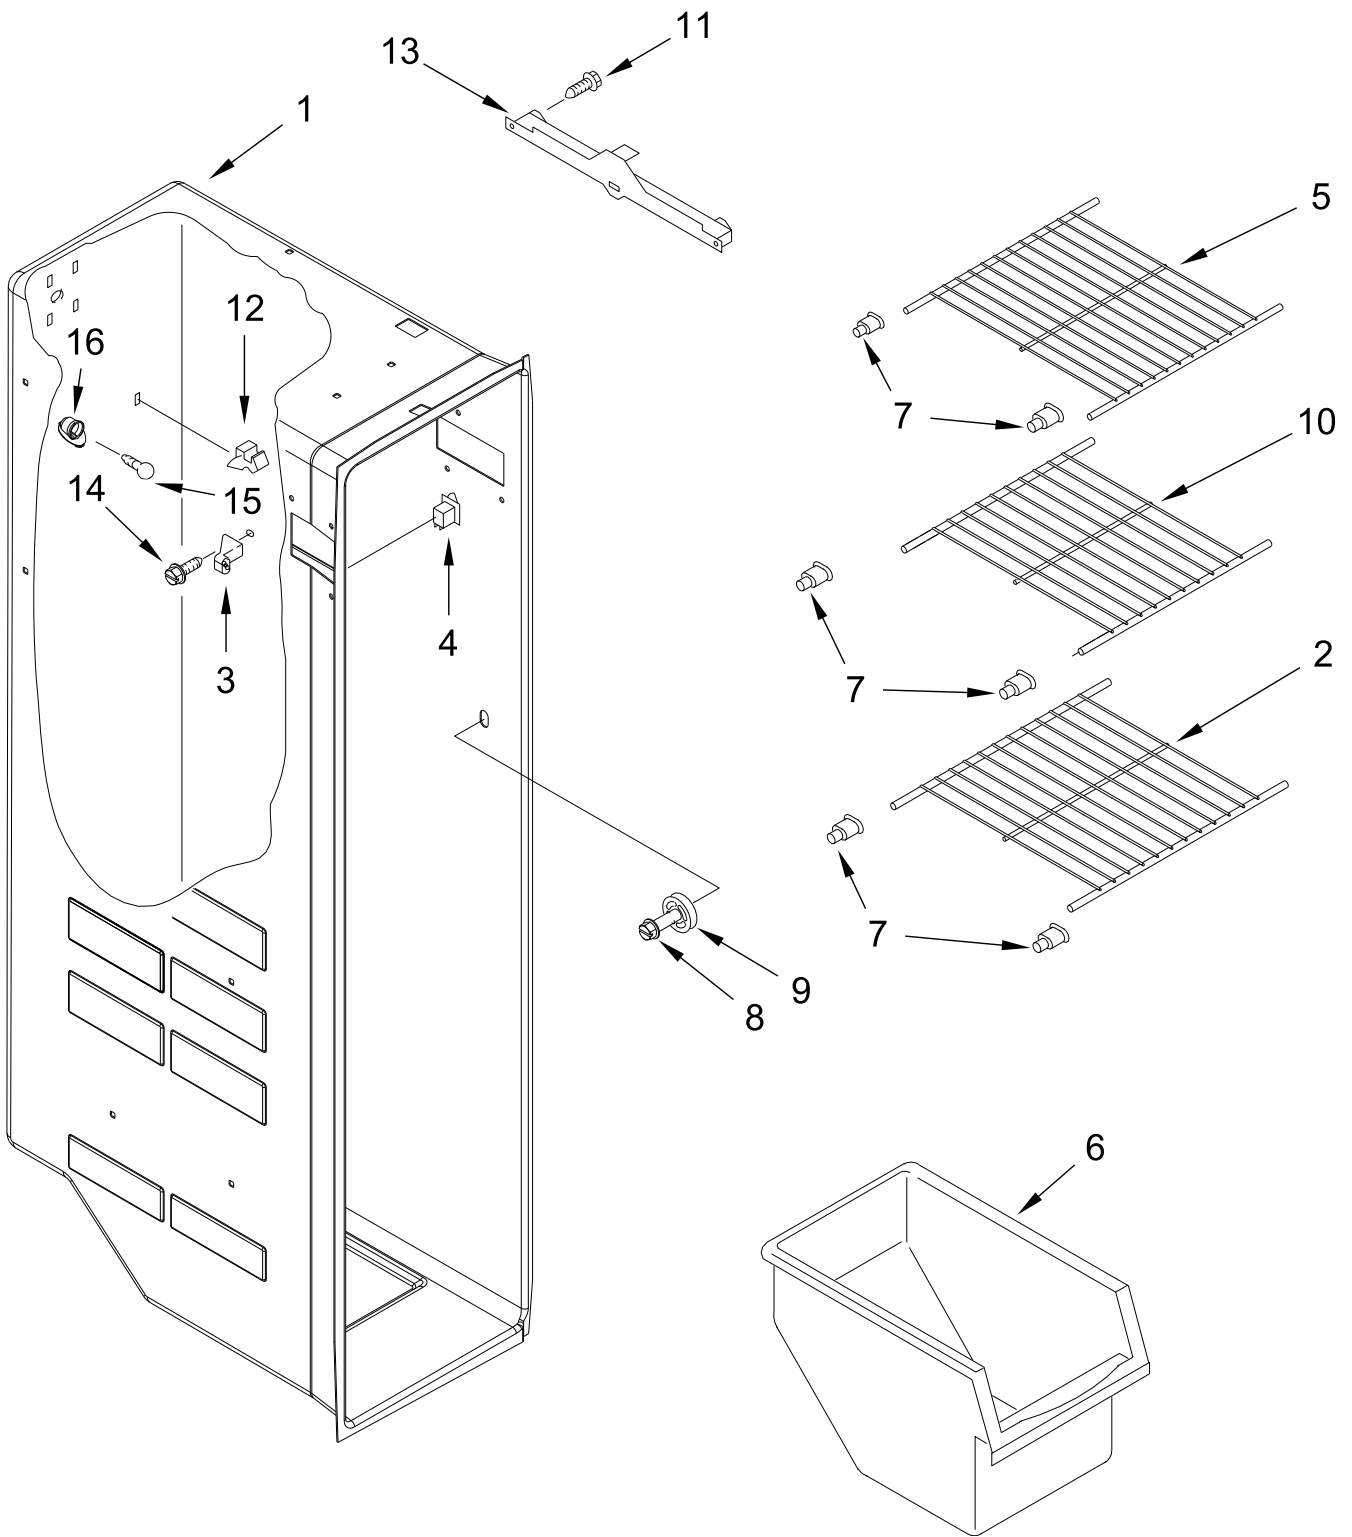

FREEZER LINER PARTS

FREEZER LINER PARTS

<u>Illus.</u> <u>No.</u>	<u>Part No.</u>	<u>Description</u>	<u>Illus.</u> <u>No.</u>	<u>Part No.</u>	<u>Description</u>	<u>Illus.</u> <u>No.</u>	<u>Part No.</u>	<u>Description</u>
1		Liner (Not A Serviceable Part)	6	2309757	Bin, Freezer	13	W10845585	Slide, Ice Container (Left)
2	W10318948	Shelf, Wire	7	W10130299	Cup, Shelf		W10845583	Slide, Ice Container (Right)
3	2196206	Stud, Support	8	W10191954	Screw	14	3400893	Screw
4	1115373	Switch, Rocker Arm (Freezer)	9	2196208	Assembly, Stud	15	2311792	Bulb, Light
5	W10318947	Shelf, Wire	10	W10318961	Shelf, Wire	16	W10134764	Socket, Light
			11	489100	Screw			
			12	2315163	Clip, Air Duct