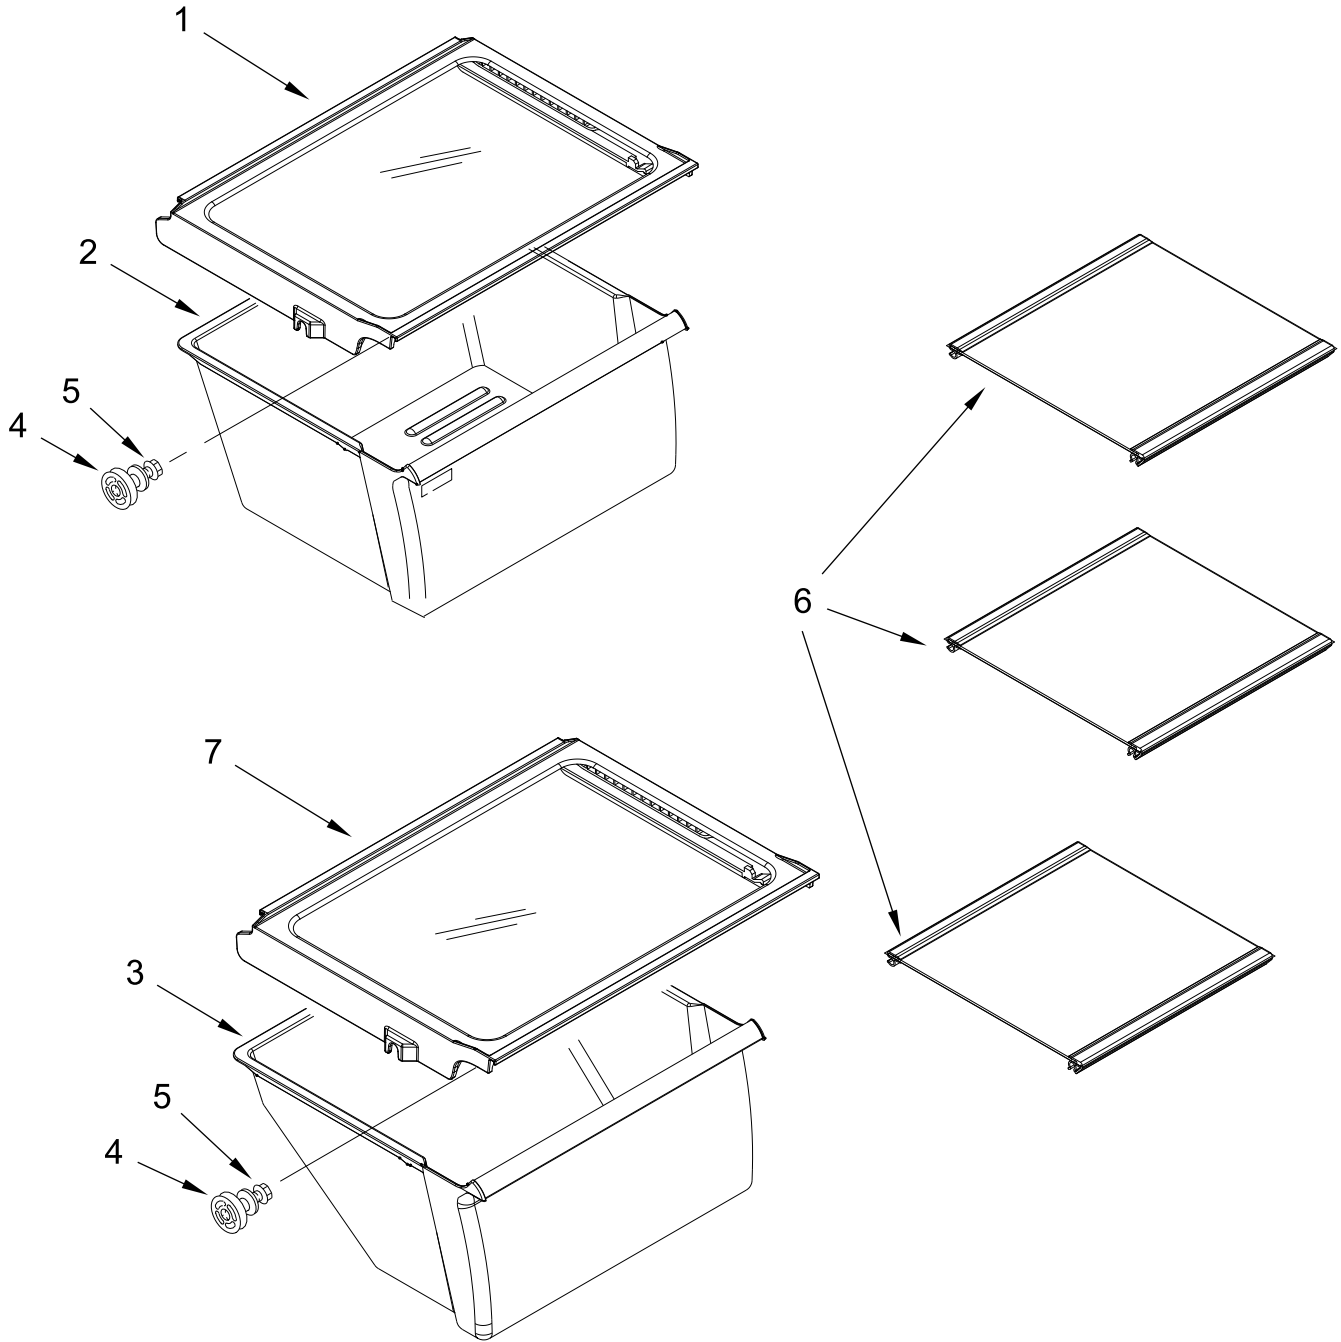

REFRIGERATOR SHELF PARTS

REFRIGERATOR SHELF PARTS

<u>Illus.</u> <u>No.</u>	<u>Part No.</u>	<u>Description</u>	<u>Illus.</u> <u>No.</u>	<u>Part No.</u>	<u>Description</u>	<u>Illus.</u> <u>No.</u>	<u>Part No.</u>	<u>Description</u>
1	W11205399	Cover, Crisper	4	W10173126	Assembly, Shelf Stud	6	W11135530	Assembly, Shelf
2	W10902068	Pan, Crisper	5	W10191954	Screw	7	W10904001	Holder, Pan
3	W11035216	Pan, Meat