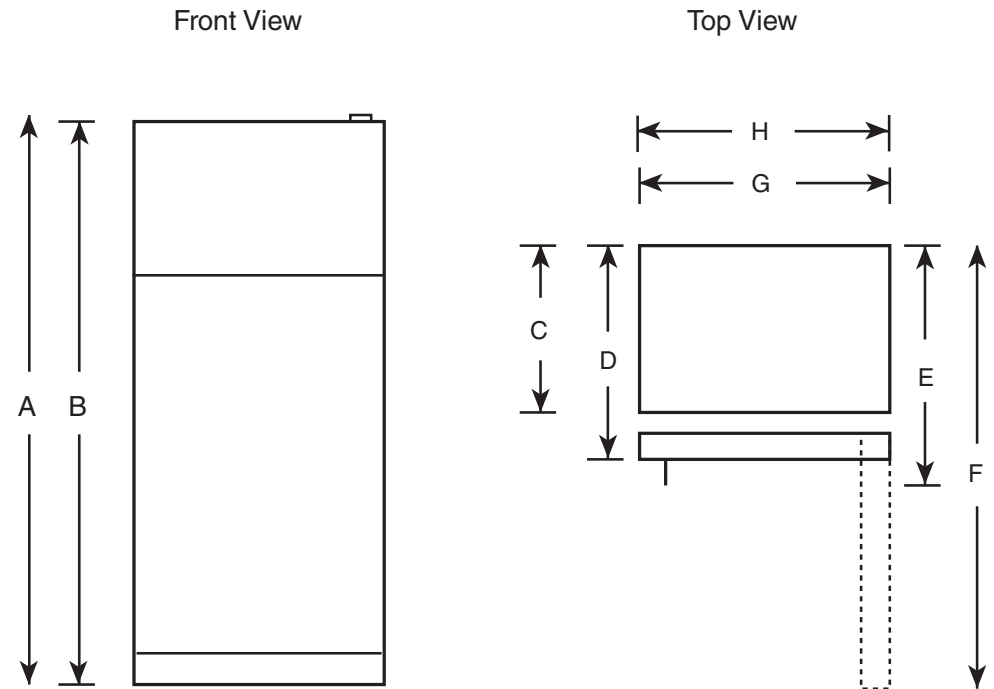

### Dimensions and Installation Information (in inches)

Overall Dimensions	Height to top of hinge (in.) <b>A</b>	<b>67-3/8</b>
	Height to top of case (in.) <b>B</b>	<b>66-7/8</b>
	Case depth without door (in.) <b>C</b>	<b>26-5/8</b>
	Case depth less door handle (in.) <b>D</b>	<b>30-1/2</b>
	Case depth with door handle (in.) <b>E</b>	<b>32-1/2</b>
	Depth with fresh food door open 90° (in.) <b>F</b>	<b>56-3/4</b>
	Width (in.) <b>G</b>	<b>28</b>
	Width with door open 90° inc. door handle (in.) <b>H</b>	<b>30-5/8</b>
Air Clearances	Each side (in.)	<b>3/4</b>
	Top (in.)	<b>1</b>
	Back (in.)	<b>2</b>