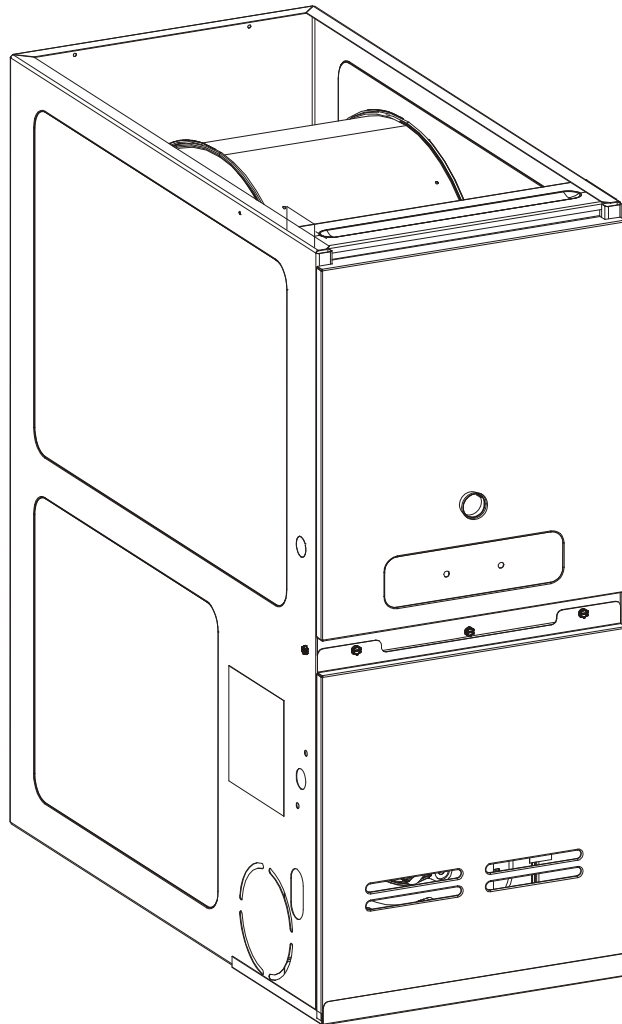

GDS8 80% Furnace

GDS80453AXCA
GDS80453AXCB
GDS80703AXCA
GDS80703AXCB
GDS80904BXCA
GDS80904BXC
GDS81155CXCA
GDS81155CXC

This manual is to be used by qualified technicians only.

This manual replaces RP-564