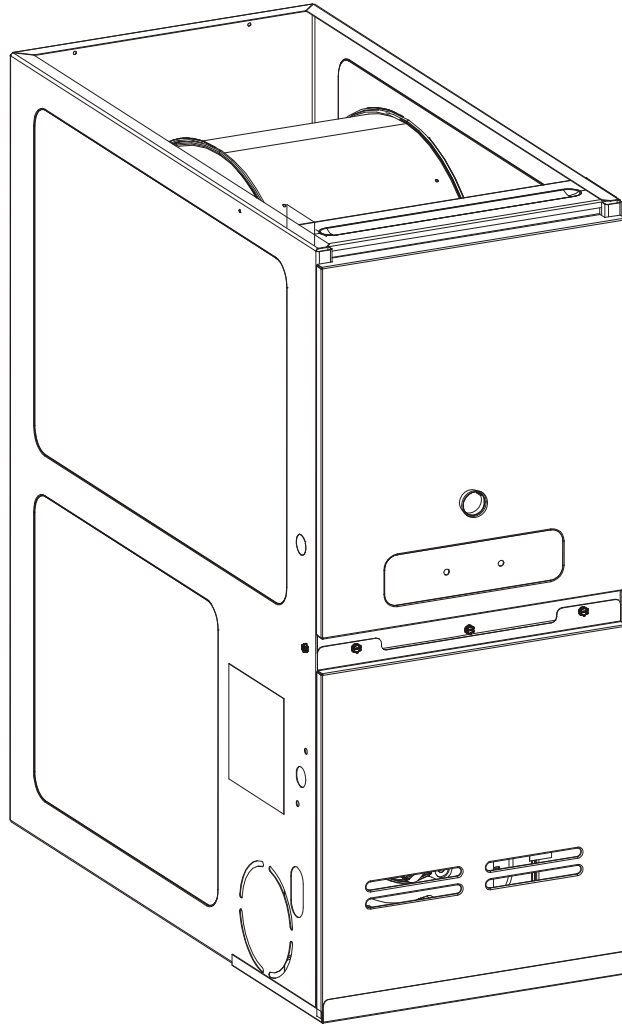

## GDS8 80% Furnace

GDS80453AXCA  
GDS80453AXCB  
GDS80703AXCA  
GDS80703AXCB  
GDS80904BXCA  
GDS80904BXC  
GDS81155CXCA  
GDS81155CXC

This manual is to be used by qualified technicians only.

This manual replaces RP-564