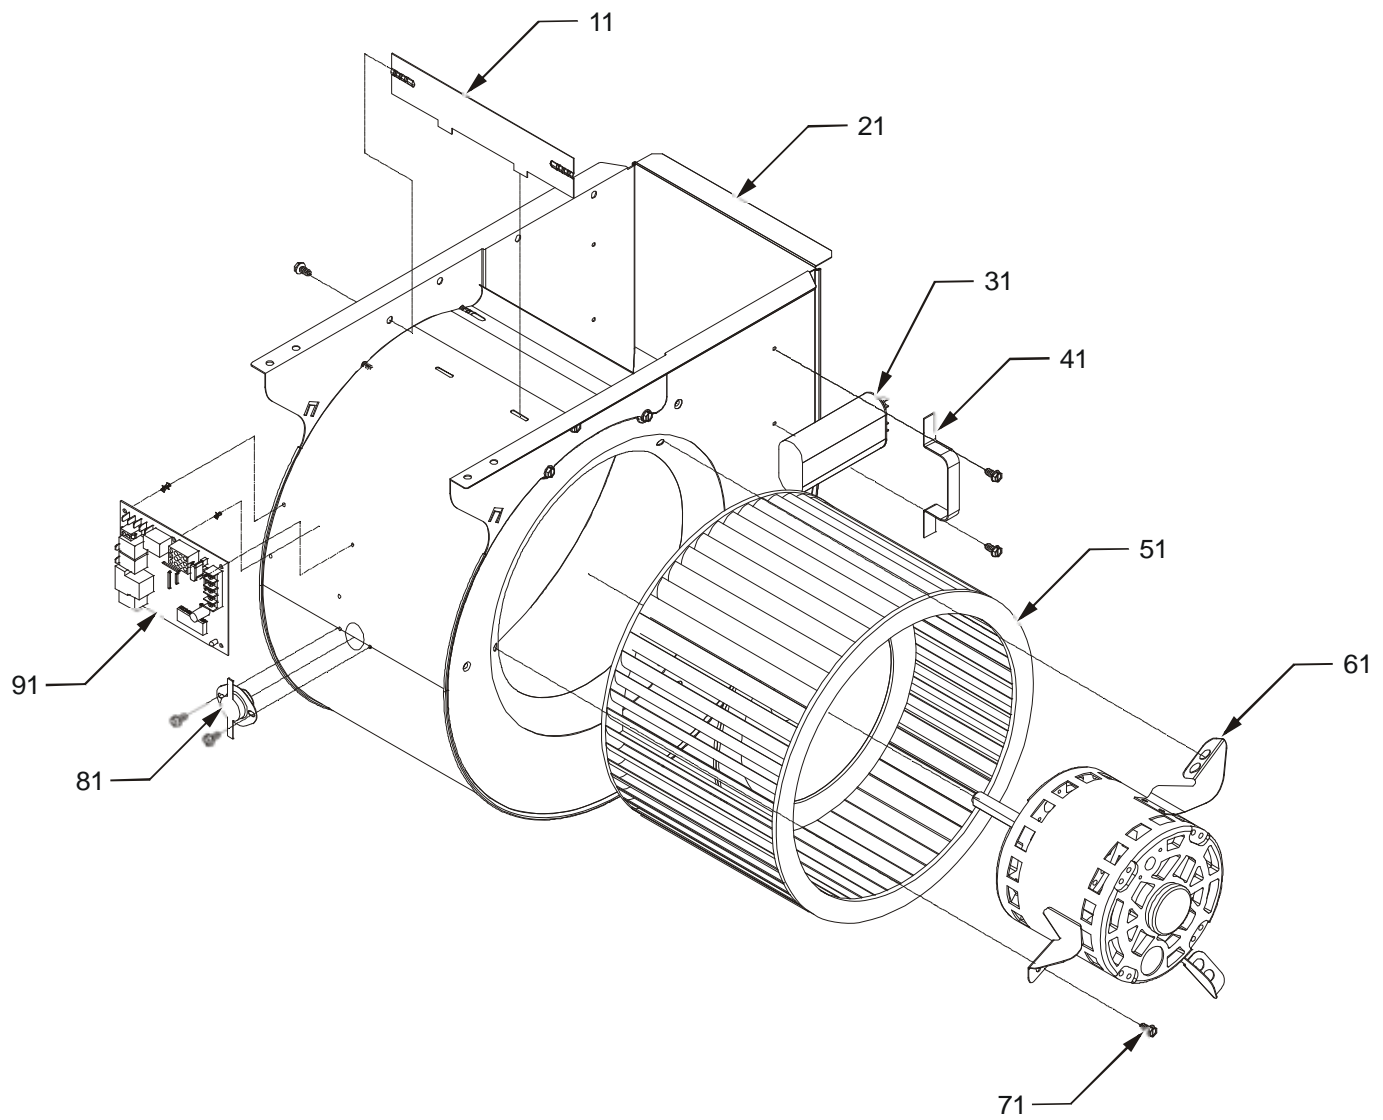

Blower Assy

Blower Assy

Ref. Part No:	Ref. Part No:	Description:	Description:

Image 1:

11	764741F	BLOWER BLOCK-OFF 10 X 10 (M7, M8)
11	764740F	BLOWER BLOCK-OFF 10 X 8 (M5, M6)
11	764739	BLOWER CUT-OFF 10 X 6 (M1, M2, M3, M4)
21	2539307S	BLOWER HOUSING 10 X 10 (M7, M8)
21	2539305S	BLOWER HOUSING 10 X 6 (M1, M2, M3, M4)
21	2539306S	BLOWER HOUSING 10 X 8 (M5, M6)
31	CAP125000370RPS	CAPACITOR 12.5/370V (M1, M2, M3, M4)
31	CAP200000440RPS	CAPACITOR 20/370V (M5, M6)
31	CAP250000370RPS	CAPACITOR 25/370V (M7, M8)
41	1284835	CAPACITOR STRAP
51	B1368047A	BLOWER WHEEL 10 X 10 (M7, M8)
51	B1368034S	BLOWER WHEEL 10 X 6 (M1, M2, M3, M4)
51	B1368016S	BLOWER WHEEL 10 X 8 (M5, M6)
61	0131F00022	BLOWER MOTOR 1/2 HP, 4 SP, 6 PL (M5, M6)
61	20046618S	BLOWER MOTOR 3/4 HP (M7, M8)
61	0131F00021	MOTOR, 1/3HP, 4SP, 6PL (M1, M2, M3, M4)
71	M0250558	TC SCREW (QTY 3)
81	0130F00038	PRIMARY LIMIT - LT BLUE 120°
91	PCBBF123S	IGNITION BOARD, HSI INTEGRATED

Expanded Model Nomenclature

M1 - GDS80453AXCA
M2 - GDS80453AXCB
M3 - GDS80703AXCA
M4 - GDS80703AXCB
M5 - GDS80904BXCA
M6 - GDS80904BXC
M7 - GDS81155CXCA
M8 - GDS81155CXC