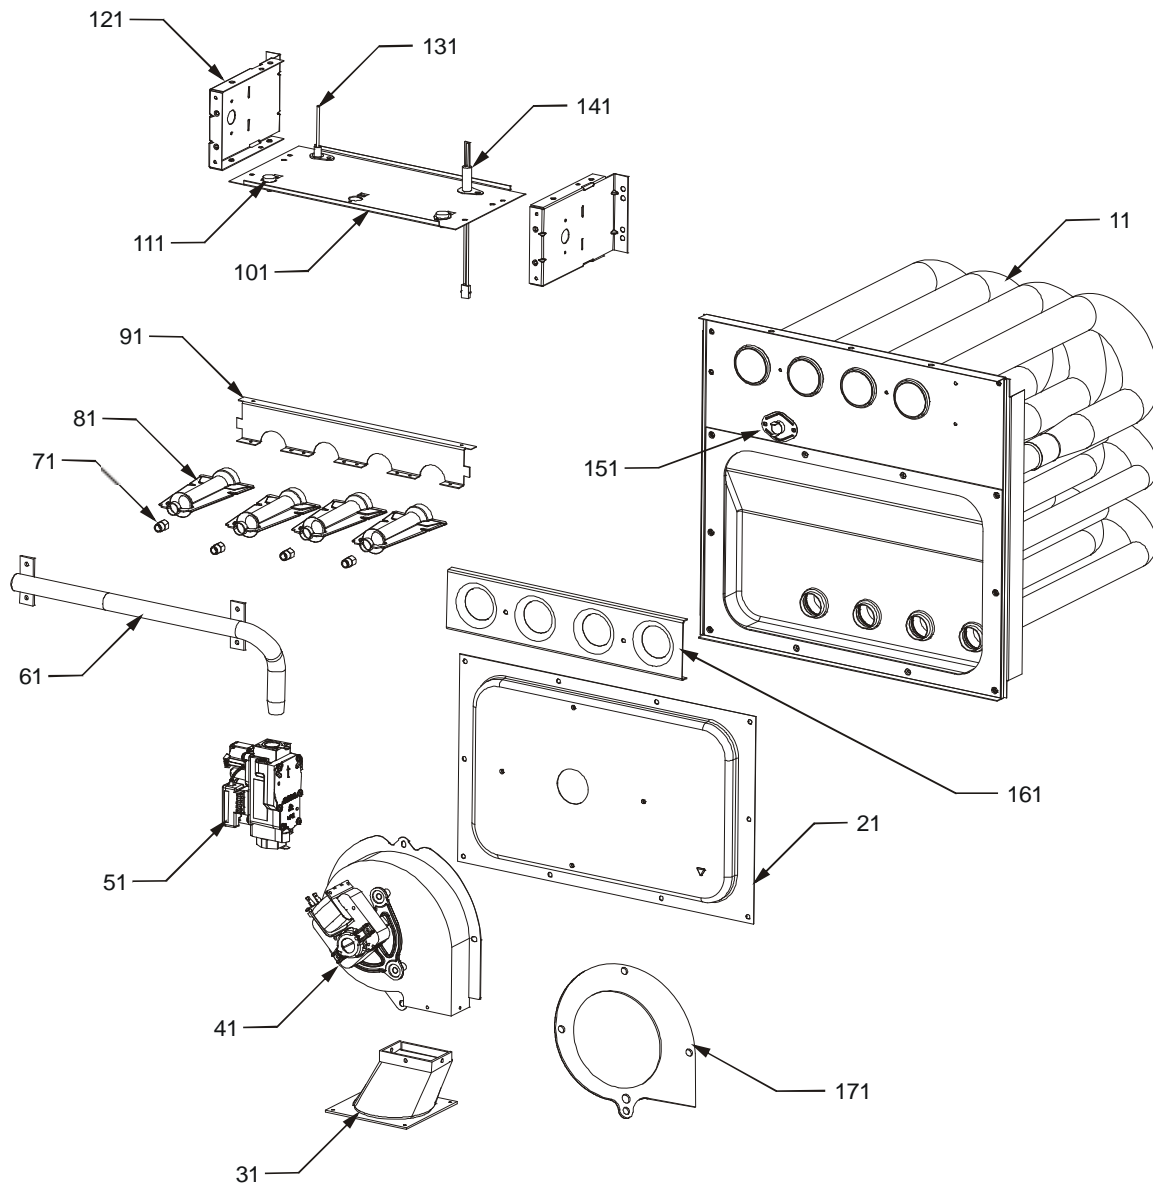

Heat Exchanger Assy

Heat Exchanger Assy

Ref. Part No:	No:	Description:	Ref. Part No:	No:	Description:
<i>Image 1:</i>			Expanded Model Nomenclature		
11	0270F00900	HEAT EXCHANGER ASSY (M1, M2)	M1	-	GDS80453AXCA
11	0270F00901	HEAT EXCHANGER ASSY (M3, M4)	M2	-	GDS80453AXCB
11	0270F00902	HEAT EXCHANGER ASSY (M5, M6)	M3	-	GDS80703AXCA
11	0270F00903	HEAT EXCHANGER ASSY (M7, M8)	M4	-	GDS80703AXCB
21	0121F00126	FLUE COLLECTOR BOX KIT 14" 1.25 DIA (M1, M2)	M5	-	GDS80904BXCA
21	0121F00208	FLUE COLLECTOR BOX KIT 14" 2.5 DIA (M3, M4)	M6	-	GDS80904BXC
21	0121F00201	FLUE COLLECTOR BOX KIT 17.5", 2.5 DIA (M5, M6)	M7	-	GDS81155CXCA
21	0121F00200	FLUE COLLECTOR BOX KIT 21" 2.75 DIA (M7, M8)	M8	-	GDS81155CXC
31	0128F00006	CHIMNEY TRANSITION BOTTOM			
41	0131M00002S	VENT MOTOR			
51	B1282628	GAS VALVE (36G) (M1, M3, M5, M7)			
51	0151M00013	GAS VALVE (HONEYWELL 1 STG) (M2, M4, M6, M8)			
61	0120F00006	MANIFOLD (M1, M2)			
61	0120F00007	MANIFOLD (M3, M4)			
61	0120F00008	MANIFOLD (M5, M6)			
61	0120F00009	MANIFOLD (M7, M8)			
71	10716003	ORIFICE (QTY AR)			
81	B4022700	INSHOT BURNER ASSY 3" (QTY AR)			
91	0121F00167	BURNER BRACKET 2B (M1, M2)			
91	0121F00168	BURNER BRACKET 3B (M3, M4)			
91	0121F00169	BURNER BRACKET 4B (M5, M6)			
91	0121F00170	BURNER BRACKET 5B (M7, M8)			
101	0121F00162	BURNER BOX TOP 2 CELL (M1, M2)			
101	0121F00163	BURNER BOX TOP 3 CELL (M3, M4)			
101	0121F00164	BURNER BOX TOP 4 CELL (M5, M6)			
101	0121F00165	BURNER BOX TOP 5 CELL (M7, M8)			
111	10123529	MANUAL RESET LIMIT			
121	0121F00146	BURNER BOX SIDE (QTY 2)			
131	0130F00010	FLAME SENSOR			
141	20165703S	IGNITOR			
151	0130F00036	PRIMARY LIMIT - PINK (M5, M6, M7, M8)			
151	0130F00035	PRIMARY LIMIT - PURPLE 220° (M1, M2, M3, M4)			
161	4028000	ORIFICE SHIELD 2 CELL (M1, M2)			
161	4028001	ORIFICE SHIELD 3 CELL (M3, M4)			
161	4028002	ORIFICE SHIELD 4 CELL (M5, M6)			
161	4028003	ORIFICE SHIELD 5 CELL (M7, M8)			
171	0154F00003	VENT MOTOR GASKET 14" (M1, M2, M3, M4)			
171	0154F00004	VENT MOTOR GASKET 17.5" (M5, M6)			
171	0154F00005	VENT MOTOR GASKET 21" (M7, M8)