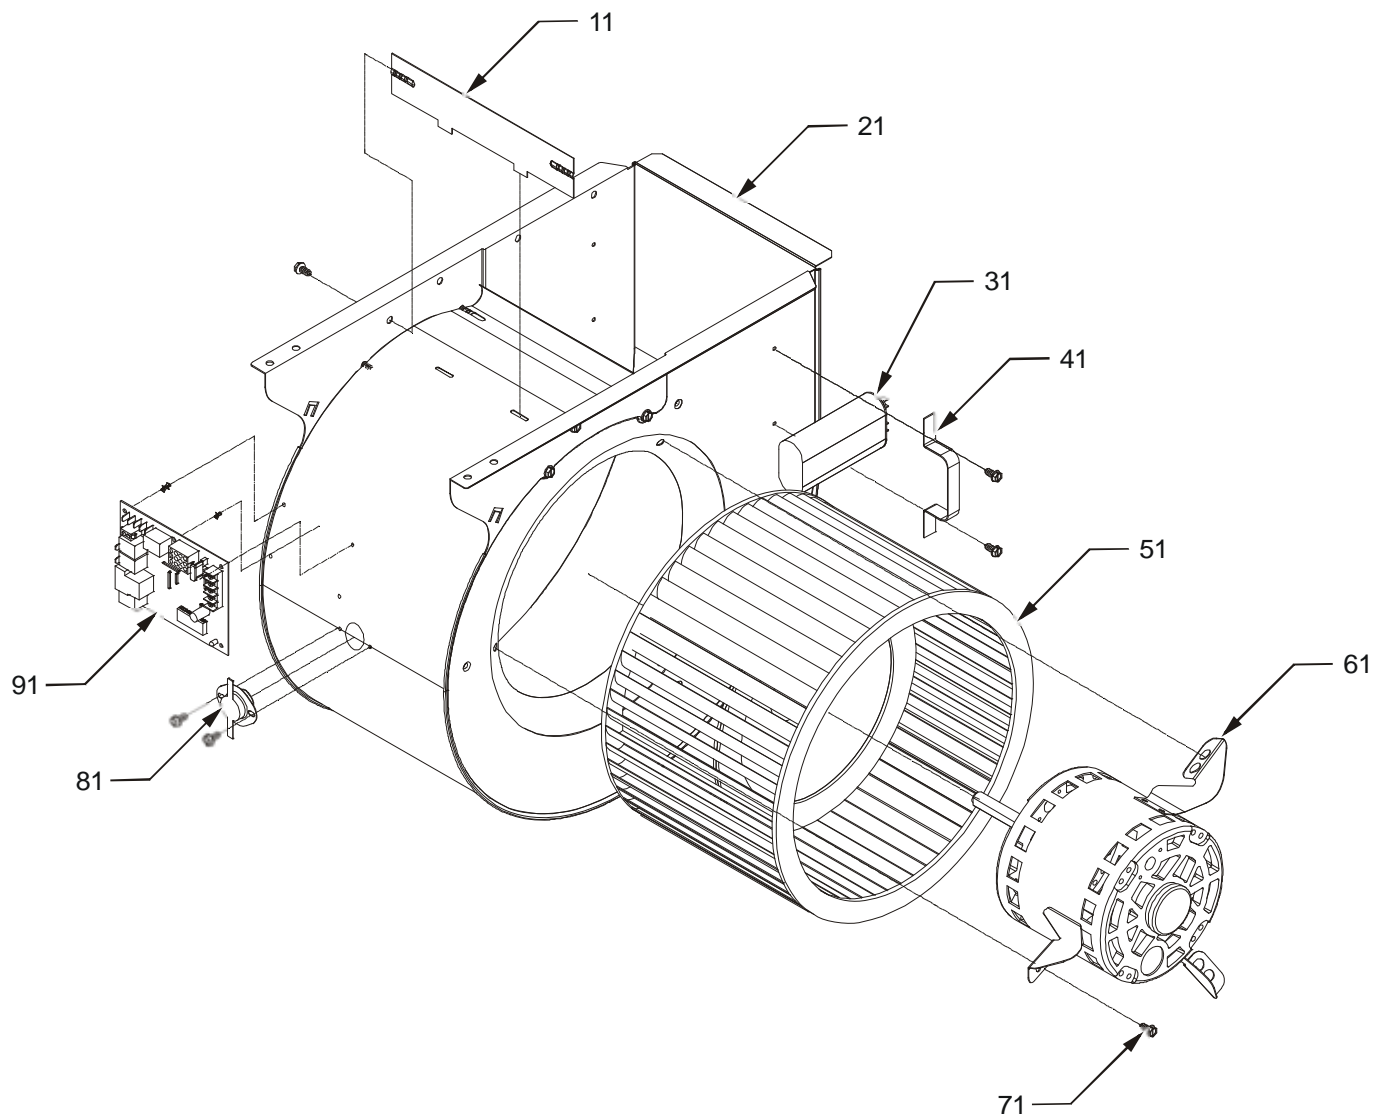

Blower Assy

Blower Assy

Ref. Part No: No:	Description:	Ref. Part No: No:	Description:

Image 1:

11	764741F	BLOWER BLOCK-OFF 10 X 10 (M7, M8)
11	764740F	BLOWER BLOCK-OFF 10 X 8 (M5, M6)
11	764739	BLOWER CUT-OFF 10 X 6 (M1, M2, M3, M4)
21	2539307S	BLOWER HOUSING 10 X 10 (M7, M8)
21	2539305S	BLOWER HOUSING 10 X 6 (M1, M2, M3, M4)
21	2539306S	BLOWER HOUSING 10 X 8 (M5, M6)
31	CAP125000370RPS	CAPACITOR 12.5/370V (M1, M2, M3, M4)
31	CAP200000440RPS	CAPACITOR 20/370V (M5, M6)
31	CAP250000370RPS	CAPACITOR 25/370V (M7, M8)
41	1284835	CAPACITOR STRAP
51	B1368047A	BLOWER WHEEL 10 X 10 (M7, M8)
51	B1368034S	BLOWER WHEEL 10 X 6 (M1, M2, M3, M4)
51	B1368016S	BLOWER WHEEL 10 X 8 (M5, M6)
61	0131F00022	BLOWER MOTOR 1/2 HP, 4 SP, 6 PL (M5, M6)
61	20046618S	BLOWER MOTOR 3/4 HP (M7, M8)
61	0131F00021	MOTOR, 1/3HP, 4SP, 6PL (M1, M2, M3, M4)
71	M0250558	TC SCREW (QTY 3)
81	0130F00038	PRIMARY LIMIT - LT BLUE 120°
91	PCBBF123S	IGNITION BOARD, HSI INTEGRATED

Expanded Model Nomenclature

M1 - GDS80453AXCA
M2 - GDS80453AXCB
M3 - GDS80703AXCA
M4 - GDS80703AXCB
M5 - GDS80904BXCA
M6 - GDS80904BXC
M7 - GDS81155CXCA
M8 - GDS81155CXC