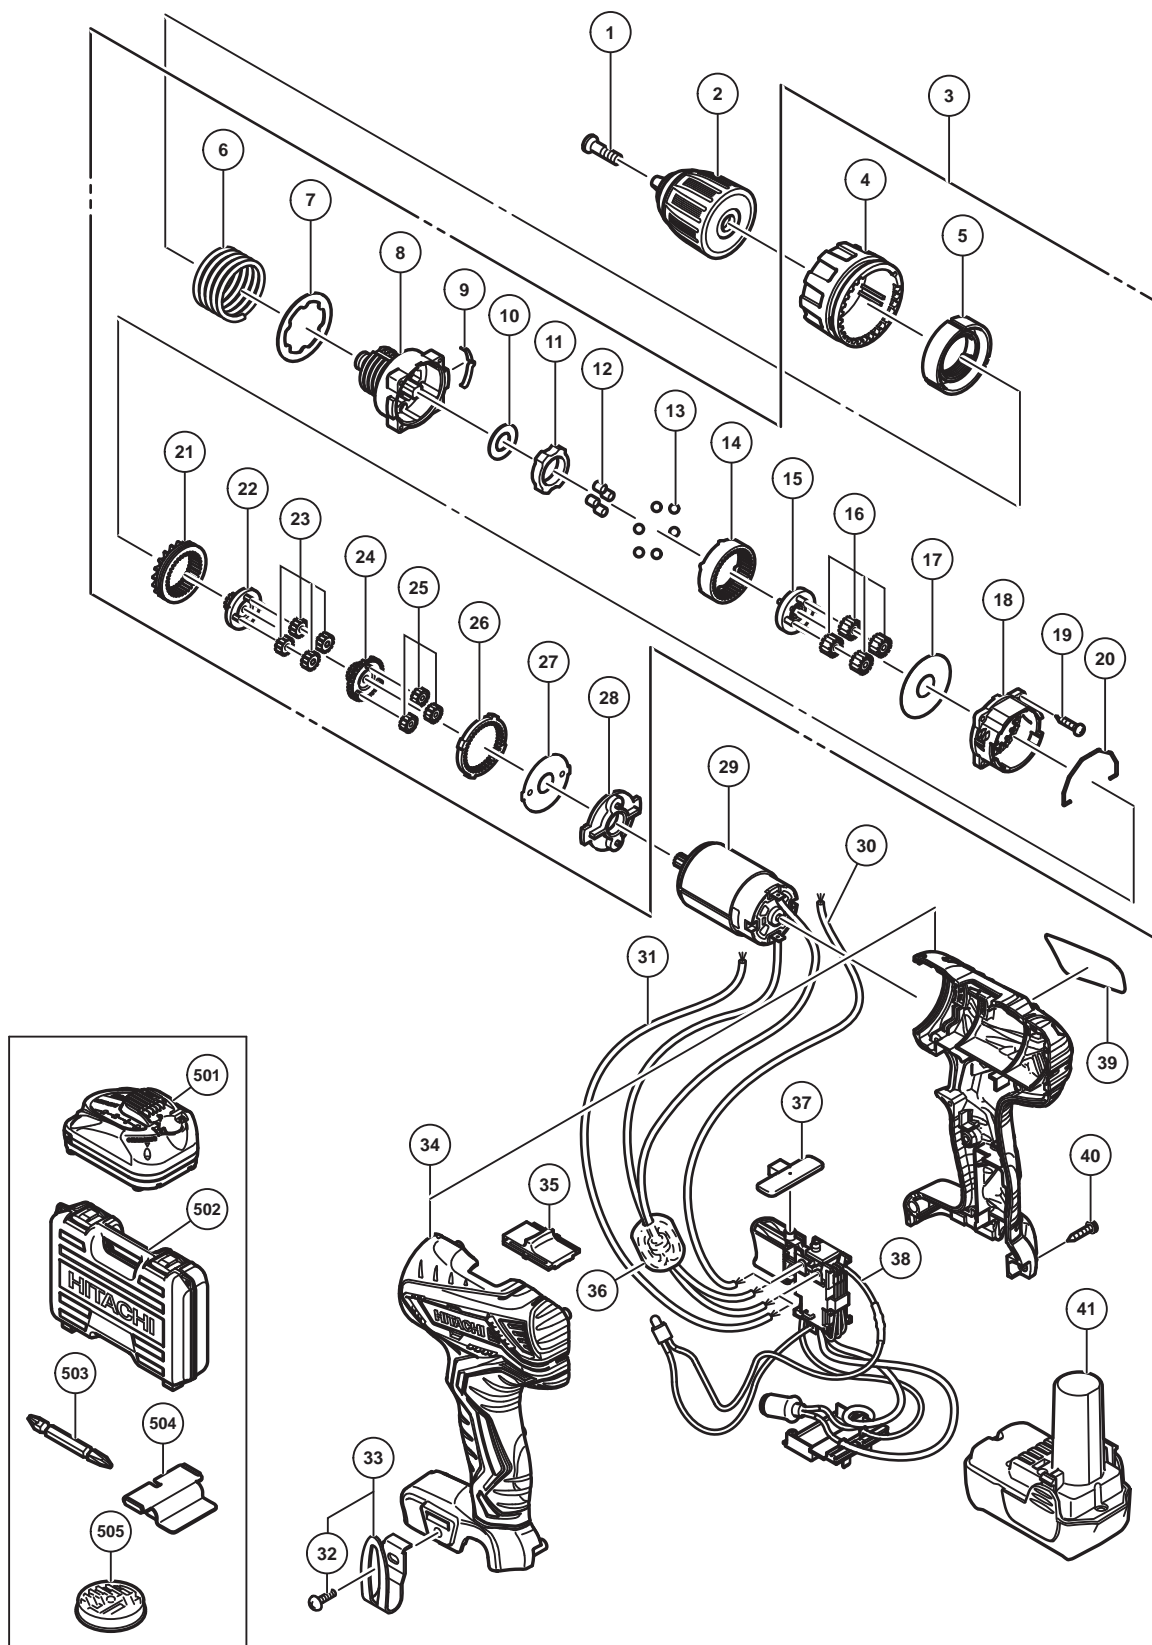

ELECTRIC TOOL PARTS LIST

■ CORDLESS DRIVER DRILL
Model DS 10DFL2

2014.7.10
(E1)

PARTS

DS 10DFL2

ITEM NO.	CODE NO.	DESCRIPTION	NO. USED	REMARKS
1	337426	LEFT-HAND HEXALOBULAR M5	1	
* 2	337390	DRILL CHUCK 10TLRM-N (W/O CHUCK WRENCH)	1	
* 2	337389	DRILL CHUCK 10TLRM-N (W/O CHUCK WRENCH)	1	FOR USA,CAN
3	337407	GEAR BOX ASS'Y	1	INCLUD.4-28
4	337423	CLUTCH DIAL	1	
5	337422	NUT	1	
6	337421	SPRING	1	
7	337420	THRUST PLATE	1	
8	337408	FRONT CASE	1	
9	320773	CLICK SPRING	1	
10	337411	WASHER (B)	1	
11	337409	LOCK RING	1	
12	319744	ROLLER	4	
13	306936	STEEL BALL D5	6	
14	337412	RING GEAR	1	
15	337410	CARRIER	1	
16	337415	PLANET GEAR (C) SET (4 PCS.)	4	
17	320762	PLATE (B)	1	
18	337413	REAR CASE	1	
19	337425	SCREW SET D2.6 X 12 (4 PCS.)	4	
20	337424	SHIFT ARM (A)	1	
21	337416	SLIDE RING GEAR	1	
22	337414	PINION (C)	1	
23	320781	PLANET GEAR (B) SET (4 PCS.)	4	
24	337417	PINION (B)	1	
25	337418	PLANET GEAR (A) SET (3 PCS.)	3	
26	328726	FIRST RING GEAR	1	
27	320768	PLATE (A)	1	
28	337419	MOTOR SPACER	1	
29	337406	MOTOR DC 12V	1	
* 30		INTERNAL WIRE (RED)	1	FOR USA,CAN
* 31		INTERNAL WIRE (BLACK)	1	FOR USA,CAN
* 32	337357	TRUSS HD. SCREW M4 (BLACK)	1	FOR USA,CAN
* 33	337362	HOOK (A) ASS'Y	1	INCLUD.32 FOR USA,CAN
34	337403	HOUSING (A).(B) SET	1	
35	337405	SHIFT KNOB	1	
* 36	334866	INTERNAL WIRE FERRITE SET	1	FOR GBR
37	329548	PUSHING BUTTON (A)	1	
38	337359	SWITCH TERMINAL SET	1	
39		NAME PLATE	1	
40	313687	TAPPING SCREW (W/FLANGE) D3 X 16 (BLACK)	8	
* 41	331067	BATTERY BCL 1015 (EUROPE,AUS,NZL)	2	INCLUD.504
* 41		BATTERY BCL 1015S (USA,CAN)	2	INCLUD.504 SUPPLIED WITH ITEM NO.603