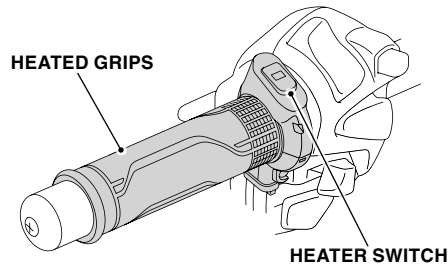

### HEATED GRIPS

- This accessory combines the heated grip with the throttle pipe. Therefore, the throttle operation has a different feeling after installation.
- Check the accessory mounts frequently.
- Clean this accessory with a soft cloth soaked with a solution of mild detergent and water. Then wipe with a clean cloth soaked with water to remove dirt and detergent. Finally, wipe dry with a soft, clean cloth.