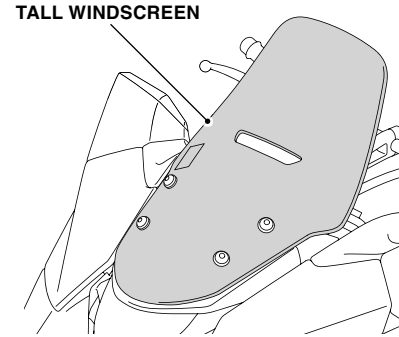

TALL WINDSCREEN

- Handle this accessory with care. It can be damaged if it is bent excessively or is subject to strong shock or impact.
- Park the motorcycle in the shade when it is to be left unattended in the summer for an extended period of time with a body cover placed over it.
- Failure to observe this precaution can cause this accessory to be deformed due to heat built up under the body cover.
- Select a firm, level surface when you park the motorcycle. Also bear in mind that strong wind can cause the motorcycle to topple to the ground.
- Check the accessory mounts frequently and retighten if necessary.
- When this accessory becomes dirty, rinse it thoroughly with cool water to remove loose dirt, then wipe with a clean cloth or sponge. Do not use a brush to clean this accessory as it may scratch the surface.
- Never use petroleum solvents such as gasoline, thinner or benzine to clean this accessory. Also do not use acid or alkaline cleaners.
- Wipe up spilled brake fluid at once as it may damage the plastic surface.