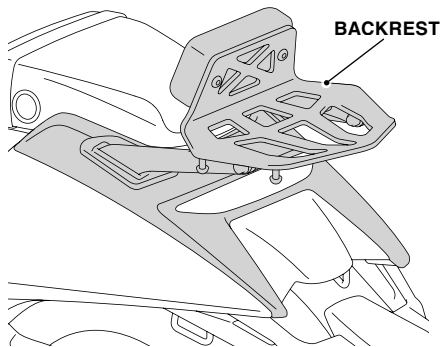

### HEATED GRIPS

- This accessory combines the heated grip with the throttle pipe. Therefore, the throttle operation has a different feeling after installation.
- Check the accessory mounts frequently.
- Clean this accessory with a soft cloth soaked with a solution of mild detergent and water. Then wipe with a clean cloth soaked with water to remove dirt and detergent. Finally, wipe dry with a soft, clean cloth.

### BACKREST

- The weight of the cargo must not exceed the following maximum loading capacity:

**3.0 kg (6.6 lb)**

- Check the accessory mounts frequently and retighten if necessary.
- Clean this accessory with a soft cloth soaked with a solution of mild detergent and water. Then wipe with a clean cloth soaked with water to remove dirt and detergent. Finally, wipe dry with a soft, clean cloth.