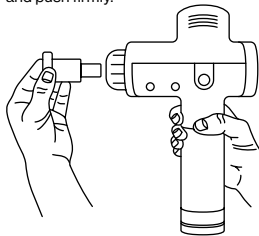

Changing attachments

Choose desired head attachment and insert directly into the shaft / opening while pushing firmly. **Fork attachment?** Align the "groove" on the fork with the recess on the shaft / opening and push firmly.