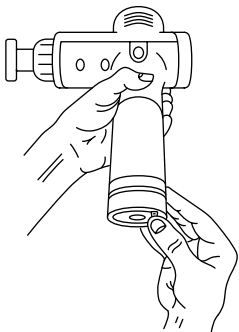

QUICK START GUIDE

Moving better, made simple

1

Power up

Switch your Hypervolt Plus to the ON position at the base of the handle. Once your device is powered ON a blue light will illuminate, plus (up to) four green lights for battery level.