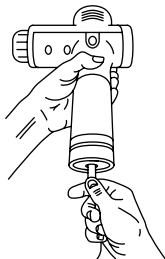

Recharging

Only use the provided Hyperice wall charger to uphold warranty. Full charge is indicated when the LED "band" on the handle stops flashing and becomes solid green.