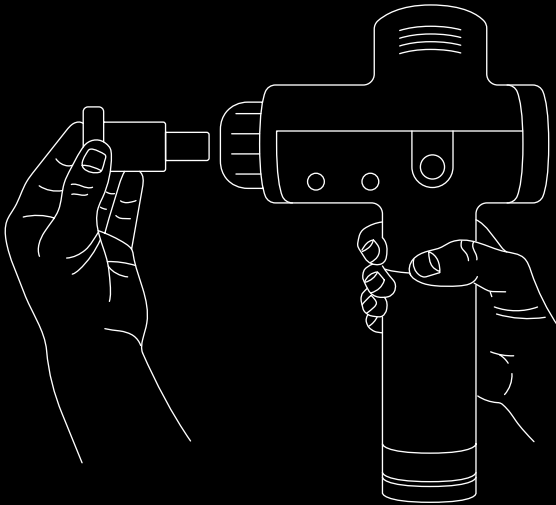

HEAD ATTACHMENTS

Choosing the best head attachment