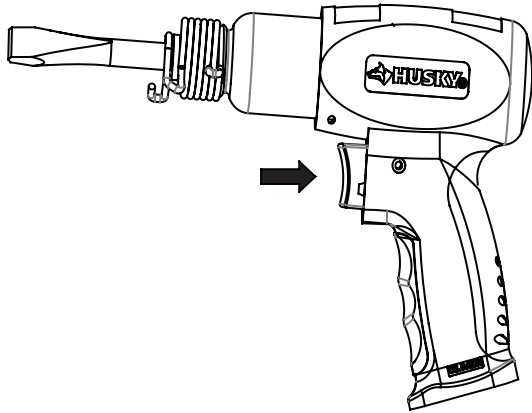

Operation

1 Operating the air hammer

- This Medium Stroke Air Hammer is designed to operate on 90 PSIG. Lower pressure (below 90 PSIG) will reduce performance of the tool. Higher air pressure (over 90 PSIG) raises the performance of the tool beyond its rated capacity and could cause serious damage to the tool and the user.

To install the chisel and spring retainer:

- Select the suitable shape chisel and insert the chisel into the barrel bore of the air hammer (A).
- Thread the spring retainer (B) clockwise to the end of the barrel of the air hammer (A). Ensure that all the threads have been fully engaged to allow the spring retainer to rest against the chisel.