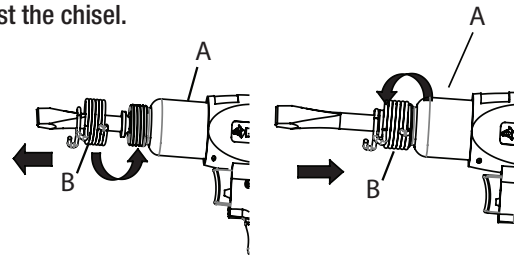

Operation

1 Operating the air hammer

- This Medium Stroke Air Hammer is designed to operate on 90 PSIG. Lower pressure (below 90 PSIG) will reduce performance of the tool. Higher air pressure (over 90 PSIG) raises the performance of the tool beyond its rated capacity and could cause serious damage to the tool and the user.

2 Installing the chisel

WARNING: Disconnect the tool from the air supply before servicing or changing accessories. Ensure that the chisel is between the barrel and the retaining part of the spring during the operation. Failure to follow this may result in serious damage to the tool or injury to the operator.

To install the chisel and spring retainer:

- Select the suitable shape chisel and insert the chisel into the barrel bore of the air hammer (A).
- Thread the spring retainer (B) clockwise to the end of the barrel of the air hammer (A). Ensure that all the threads have been fully engaged to allow the spring retainer to rest against the chisel.