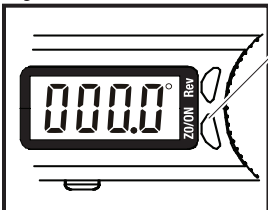

HUSKY 5" DIGITAL ANGLE FINDER

Fig. 1

On Button Press the ON button briefly to turn on the angle finder. Unit will shut off automatically after 5 minutes of inactivity.

El botón ON
Presione el botón ON durante unos segundos para encender el buscador de ángulos. La unidad se apagará automáticamente después de 5 minutos de inactividad.

Battery Replacement