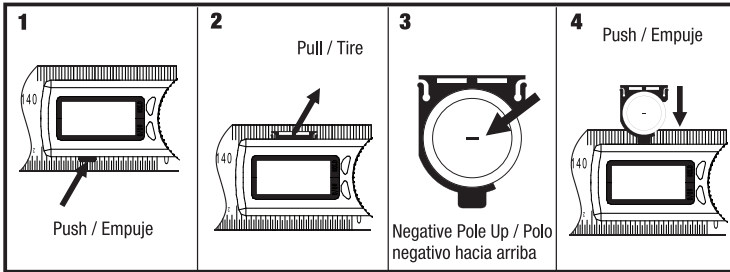

HUSKY 5" DIGITAL ANGLE FINDER

On Button Press the ON button briefly to turn on the angle finder. Unit will shut off automatically after 5 minutes of inactivity.

El botón ON
Presione el botón ON durante unos segundos para encender el buscador de ángulos. La unidad se apagará automáticamente después de 5 minutos de inactividad.

Battery Replacement

Fig. 2

1. Push in the protruding tab on the bottom of the LCD. The edge of the battery container will appear on the upper side of the LCD
2. Pull the battery container out
3. Replace the battery making sure that the negative pole of the battery is facing up and that the positive pole faces down to the carrier
4. Push the battery container back in until completely flush with LCD housing

Reemplazo de baterías

1. Para reemplazar las baterías, presione la protuberancia sobre el botón de la pantalla LCD. El borde del porta baterías aparecerá sobre el lado superior de la pantalla LCD
2. Retire el porta baterías
3. Reemplace la batería y verifique que el polo negativo de la batería esté hacia arriba y que el polo positivo esté hacia abajo
4. Empuje el porta baterías hacia atrás hasta que quede por completo al mismo nivel de la cubierta del LCD

Operating Instructions

Rotate the center knob clockwise to tighten/lock the ruler arms. Rotate knob counterclockwise to loosen/adjust the ruler arms.

Instrucciones de funcionamiento

Gire la perilla central en el sentido de las agujas del reloj para ajustar/trabar los brazos de la regla. Gire el contador de la perilla en sentido de las agujas del reloj para aflojar/ajustar los brazos de la regla.

Angle Measurements

Inside and Outside Angle Measurements Between 0° and 180°

Inside Angle Measurement

With the Angle Finder turned on, place the closed ruler on a flat surface (as pictured - 4a) making sure that both of the ruler blades are together and touching the surface. Press and hold the ON button for more than 3 seconds to set the LCD readout to zero.

Medición de ángulos internos y externos de 0 grados a 180 grados

Medición de ángulos internos

Con el buscador de ángulos encendido, coloque la regla cerrada sobre una superficie plana (como se muestra en el dibujo - 4a), y verifique que ambos brazos de la regla estén juntos y toquen la superficie. Mantenga presionado el botón ON durante más de 3 segundos para configurar la pantalla LCD en cero grados.