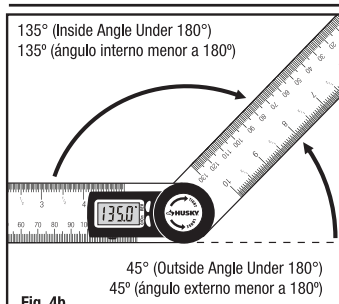

Medición de ángulos internos y externos de 0 grados a 180 grados

Medición de ángulos internos

Con el buscador de ángulos encendido, coloque la regla cerrada sobre una superficie plana (como se muestra en el dibujo - 4a), y verifique que ambos brazos de la regla estén juntos y toquen la superficie. Mantenga presionado el botón ON durante más de 3 segundos para configurar la pantalla LCD en cero grados.

Rotate only one of the ruler blades (clockwise - 4b) to measure the inside angle. The measurement will appear in the LCD window.
Gire solamente uno de los brazos de la regla (en el sentido de las agujas del reloj - 4b) para medir el ángulo interno. La medición aparecerá en la ventana LCD.

Outside Angle Measurement: After finding the inside angle press the REV (reverse) button to display the outside (reverse) angle (under 180°). See Fig. 4b

Medición de ángulos externos: Luego de encontrar el ángulo interno, presione el botón REV (inverso) para mostrar el ángulo externo (inverso), menor a 180°. La figura 4b