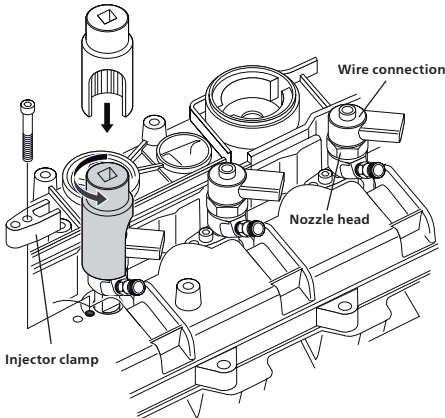

SAFETY AND PRECAUTION

Always follow instructions provided by the vehicle manufacturer regarding handling and safety measures.

PRODUCT SPECIFICATIONS

For removing Bosch Diesel injectors. This tool set offers three alternative ways to remove the injector, two by knocking and one by pressing.

OPERATION INSTRUCTIONS

1. Remove the fuel lines and wire connections. Use a injector nozzle socket (K 430–K 434) to remove the nozzle head. Also remove the injector clamp.