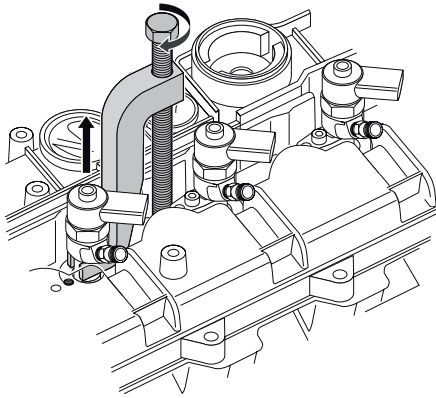

Bosch common rail injector tool set	K 440
-------------------------------------------	-------

A decorative graphic element consisting of a checkered pattern, similar to a racing flag, located at the bottom right of the text box.

ALTERNATIVE 1

3. Screw the adapter, KR 440 3, to the outside threads on the injector.

4. Attach the slide hammer, KR 440 4 and rod KR 440 5, to the adapter and knock out the injector.

ALTERNATIVE 2

3. For injectors with 12 mm fork recess and anvil surface on the cylinder head.

Remove the injector clamp. Attach the threaded rod, KR 440 7, to the fork, KR 440 2.

Make sure the threaded rod is aligned over the anvil and screw down the rod to lift the injector.

ALTERNATIVE 3

3. For injectors with 12 mm fork recess where the cylinder head does not have an anvil to support the screw.

Attach the slide hammer, KR 440 4 and the rod, KR 440 5, to the fork, KR 440 1. Place the fork in the recess and knock out the injector.

5. Before the ejector clamp is reinstalled, clean the threads with the tap, KR 440 6.