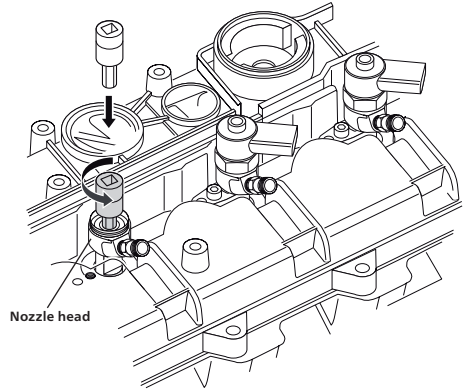

Bosch common rail injector tool set	K 440
-------------------------------------------	-------

A decorative graphic element consisting of a checkered pattern, similar to a racing flag, located at the bottom right of the text box.

OPERATION INSTRUCTIONS

1. Remove the fuel lines and wire connections. Use a injector nozzle socket (K 430–K 434) to remove the nozzle head. Also remove the injector clamp.

2. Use a 10 mm hex bit socket to remove the threaded plug.

ALTERNATIVE 1

3. Screw the adapter, KR 440 3, to the outside threads on the injector.

4. Attach the slide hammer, KR 440 4 and rod KR 440 5, to the adapter and knock out the injector.

ALTERNATIVE 2

3. For injectors with 12 mm fork recess and anvil surface on the cylinder head.

Remove the injector clamp. Attach the threaded rod, KR 440 7, to the fork, KR 440 2.

Make sure the threaded rod is aligned over the anvil and screw down the rod to lift the injector.

ALTERNATIVE 3

3. For injectors with 12 mm fork recess where the cylinder head does not have an anvil to support the screw.