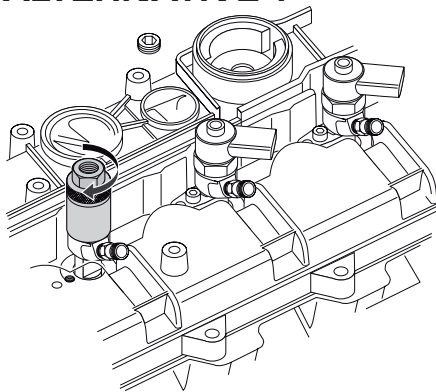

Bosch common rail injector tool set	K 440
-------------------------------------------	-------

A decorative graphic element consisting of a checkered pattern, similar to a racing flag, located at the bottom right of the text box.

OPERATION INSTRUCTIONS

1. Remove the fuel lines and wire connections. Use a injector nozzle socket (K 430–K 434) to remove the nozzle head. Also remove the injector clamp.

2. Use a 10 mm hex bit socket to remove the threaded plug.

ALTERNATIVE 1

3. Screw the adapter, KR 440 3, to the outside threads on the injector.

4. Attach the slide hammer, KR 440 4 and rod KR 440 5, to the adapter and knock out the injector.

ALTERNATIVE 2

3. For injectors with 12 mm fork recess and anvil surface on the cylinder head.

Remove the injector clamp. Attach the threaded rod, KR 440 7, to the fork, KR 440 2.

Make sure the threaded rod is aligned over the anvil and screw down the rod to lift the injector.

ALTERNATIVE 3

3. For injectors with 12 mm fork recess where the cylinder head does not have an anvil to support the screw.