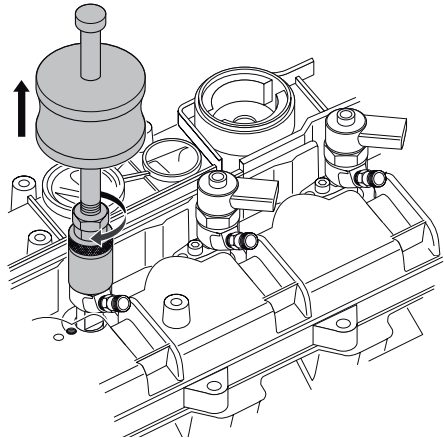

Bosch common rail injector tool set	K 440
-------------------------------------------	-------

A decorative graphic element consisting of a checkered pattern, similar to a racing flag, located at the bottom right of the text box.

OPERATION INSTRUCTIONS

1. Remove the fuel lines and wire connections. Use a injector nozzle socket (K 430–K 434) to remove the nozzle head. Also remove the injector clamp.

2. Use a 10 mm hex bit socket to remove the threaded plug.

ALTERNATIVE 1

3. Screw the adapter, KR 440 3, to the outside threads on the injector.

4. Attach the slide hammer, KR 440 4 and rod KR 440 5, to the adapter and knock out the injector.

ALTERNATIVE 2

3. For injectors with 12 mm fork recess and anvil surface on the cylinder head.

Remove the injector clamp. Attach the threaded rod, KR 440 7, to the fork, KR 440 2.

Make sure the threaded rod is aligned over the anvil and screw down the rod to lift the injector.

ALTERNATIVE 3

3. For injectors with 12 mm fork recess where the cylinder head does not have an anvil to support the screw.