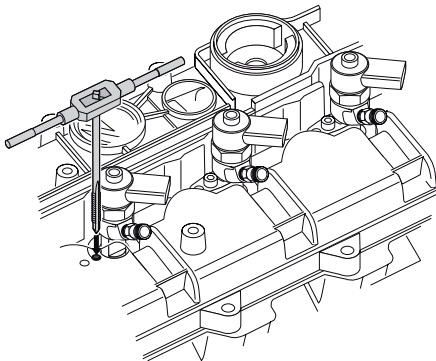

Bosch common rail injector tool set	K 440
-------------------------------------------	-------

A decorative graphic element consisting of a checkered pattern, similar to a racing flag, located at the bottom right of the text box.

ALTERNATIVE 1

3. Screw the adapter, KR 440 3, to the outside threads on the injector.

4. Attach the slide hammer, KR 440 4 and rod KR 440 5, to the adapter and knock out the injector.

ALTERNATIVE 2

3. For injectors with 12 mm fork recess and anvil surface on the cylinder head.

Remove the injector clamp. Attach the threaded rod, KR 440 7, to the fork, KR 440 2.

Make sure the threaded rod is aligned over the anvil and screw down the rod to lift the injector.

ALTERNATIVE 3

3. For injectors with 12 mm fork recess where the cylinder head does not have an anvil to support the screw.

Attach the slide hammer, KR 440 4 and the rod, KR 440 5, to the fork, KR 440 1. Place the fork in the recess and knock out the injector.

5. Before the ejector clamp is reinstalled, clean the threads with the tap, KR 440 6.