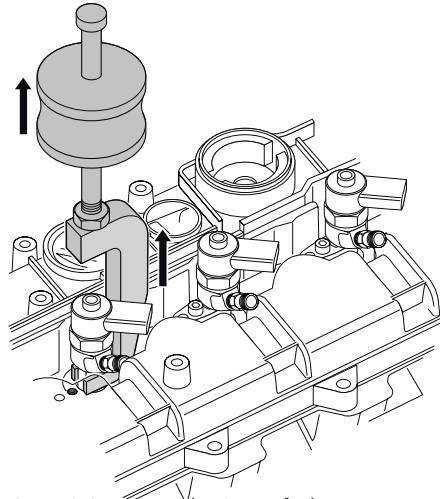

Bosch common rail injector tool set	K 440
-------------------------------------------	-------

A decorative graphic element consisting of a checkered pattern, similar to a racing flag, located at the bottom right of the text box.

ALTERNATIVE 1

3. Screw the adapter, KR 440 3, to the outside threads on the injector.

4. Attach the slide hammer, KR 440 4 and rod KR 440 5, to the adapter and knock out the injector.

ALTERNATIVE 2

3. For injectors with 12 mm fork recess and anvil surface on the cylinder head.

Remove the injector clamp. Attach the threaded rod, KR 440 7, to the fork, KR 440 2.

Make sure the threaded rod is aligned over the anvil and screw down the rod to lift the injector.

ALTERNATIVE 3

3. For injectors with 12 mm fork recess where the cylinder head does not have an anvil to support the screw.

Attach the slide hammer, KR 440 4 and the rod, KR 440 5, to the fork, KR 440 1. Place the fork in the recess and knock out the injector.

5. Before the ejector clamp is reinstalled, clean the threads with the tap, KR 440 6.