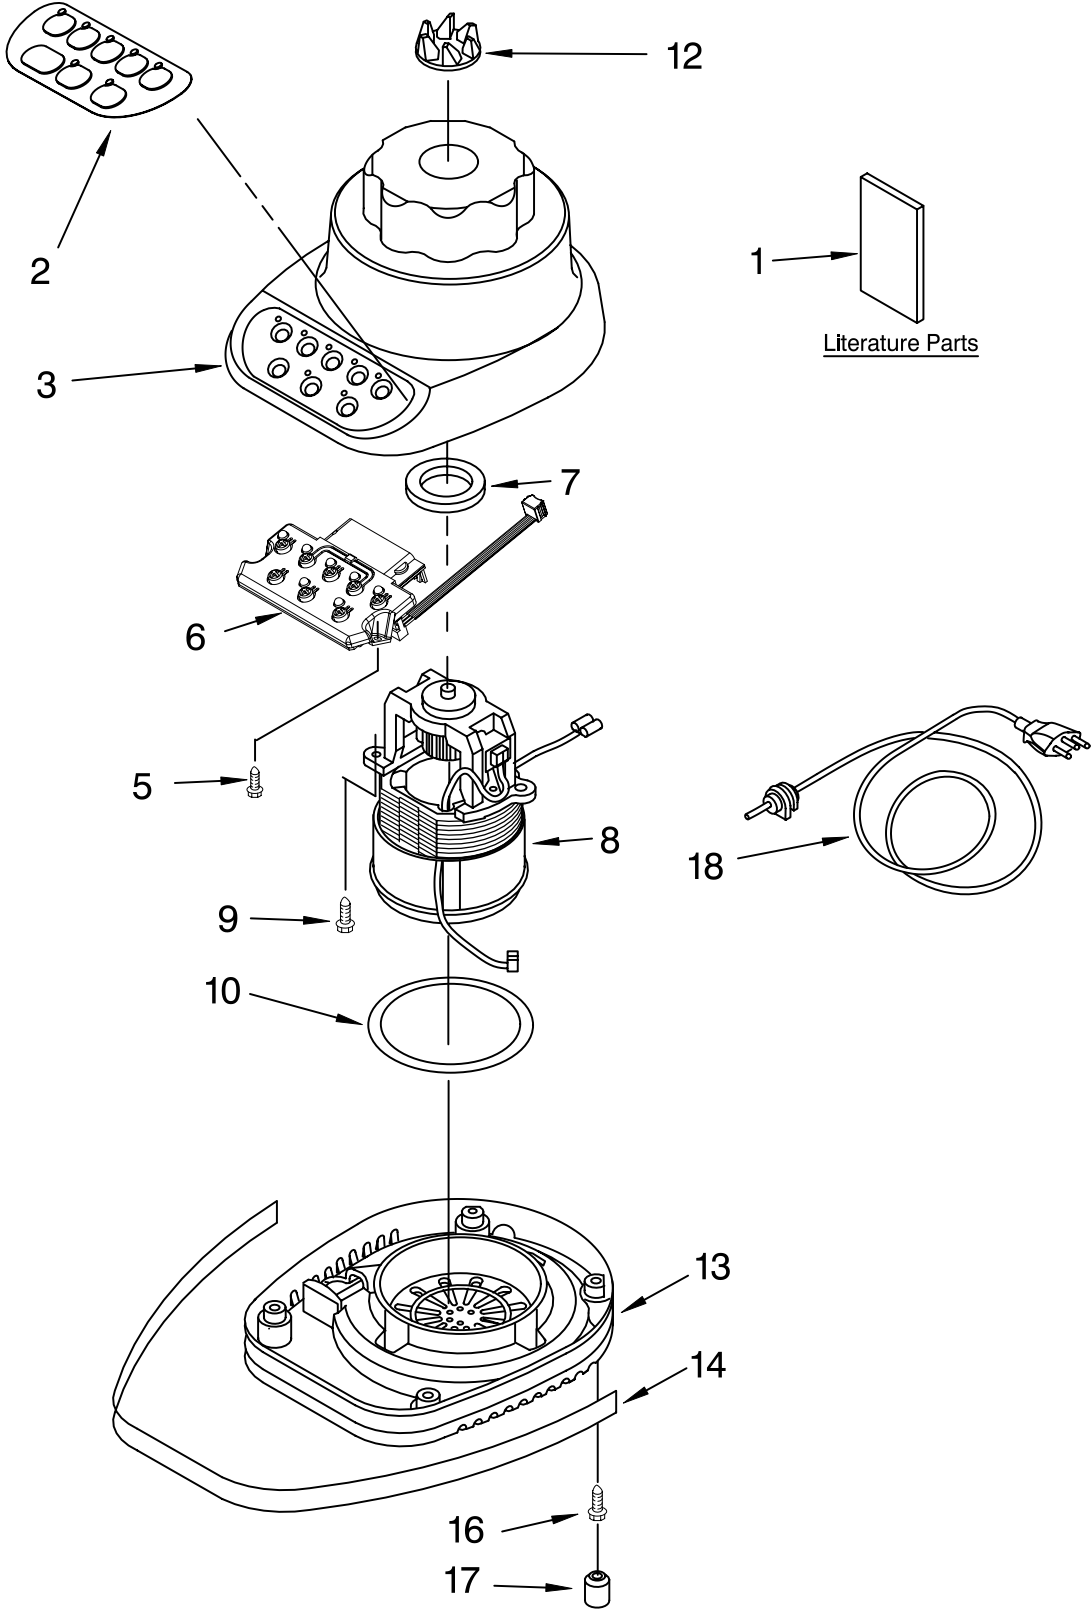

UNIT PARTS

FOR VARIATIONS OF MODEL: KSB5__4

FOR ORDERING INFORMATION REFER TO PARTS PRICE LIST