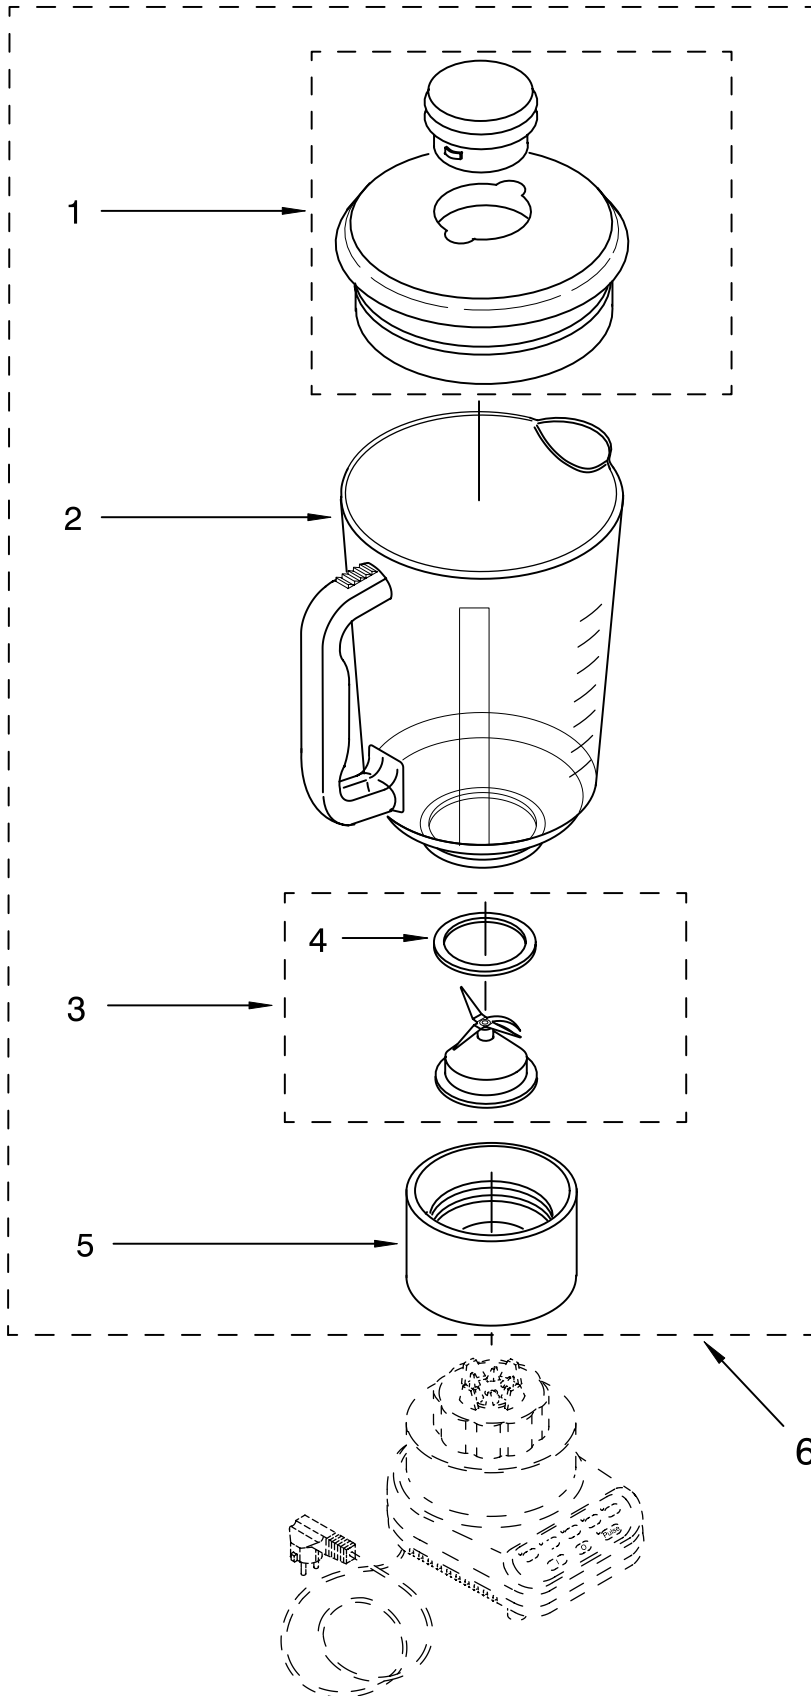

ATTACHMENT PARTS

FOR VARIATIONS OF MODEL: KSB5__4

Illus. No.	Part No.	DESCRIPTION
1	9704920	Lid And Cap
	9704920	White
	9704922	Onyx Black
	9704924	Cobalt Blue
	9704926	Majestic Yellow
	9704925	Empire Green
	9704923	Empire Red
	9704921	Almond Creme
	9707549	Tangerine
	9708773	Pink
2	9704200	Jar
	9704200	Clear Glass
3	9704291	Dome & Blade Assy
4	9704204	Seal, Insert
5	9704251	Collar
	9704251	White
	9704253	Onyx Black
	9704255	Cobalt Blue
	9704257	Majestic Yellow
	9704256	Empire Green
	9704254	Empire Red
	9704252	Almond Creme
	9707551	Tangerine
	9708775	Pink
6	4176524	Upper Assembly, Complete
	4176524	White
	9704212	Onyx Black
	9704214	Cobalt Blue
	9704216	Majestic Yellow
	9704215	Empire Green
	9704213	Empire Red
	9704211	Almond Creme
	9707548	Tangerine
	9708772	Pink

FOR ORDERING INFORMATION REFER TO PARTS PRICE LIST