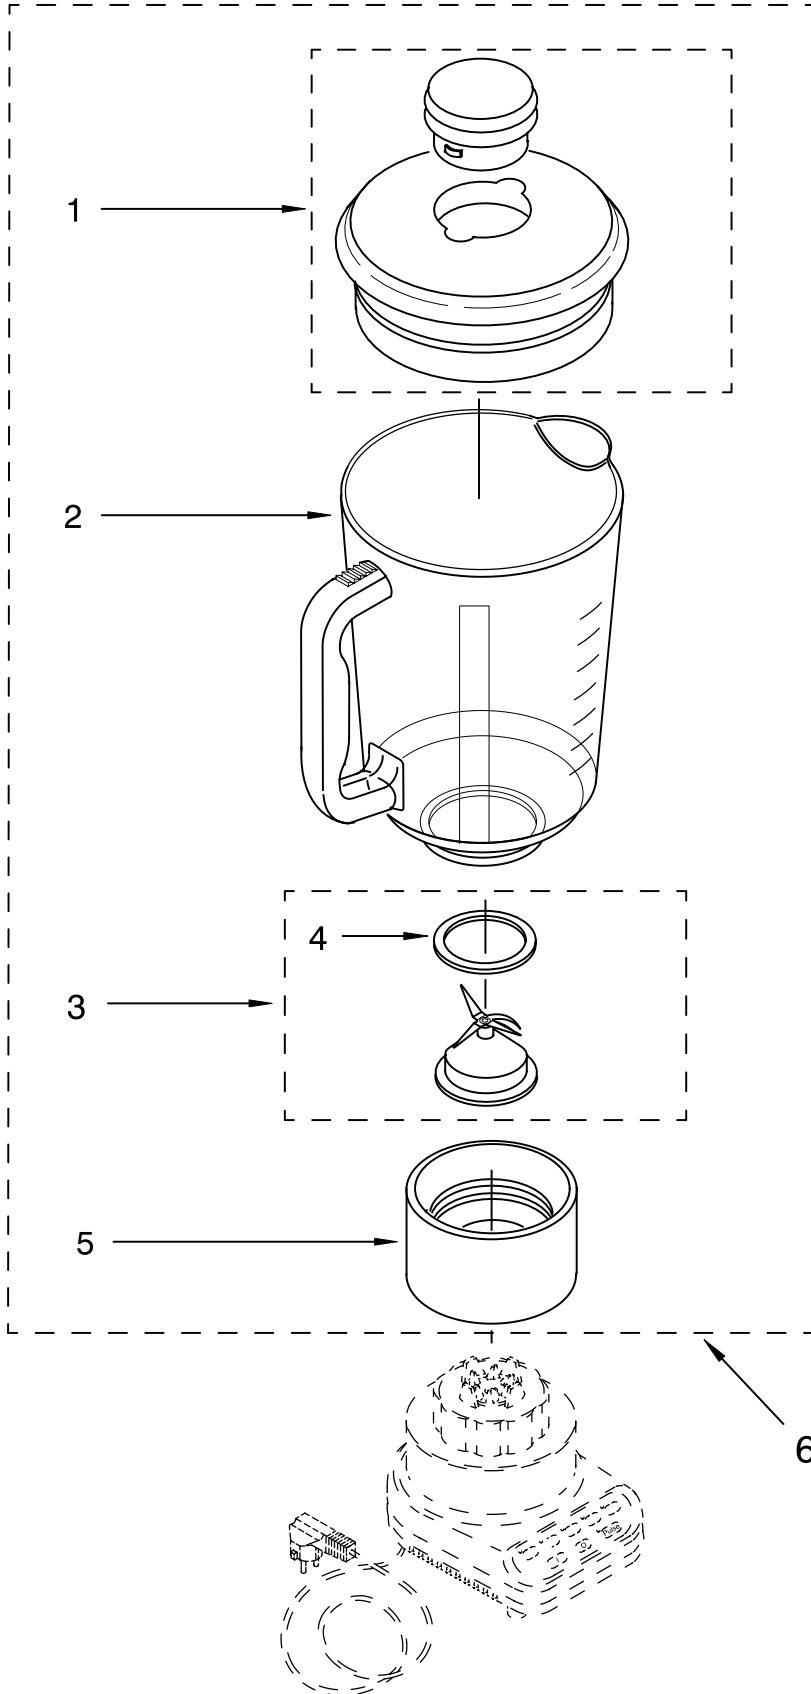

ATTACHMENT PARTS

FOR VARIATIONS OF MODEL: KSB5__4

Illus. No.	Part No.	DESCRIPTION			
1	9704920	Lid And Cap White			
	9704922	Onyx Black			
	9704924	Cobalt Blue			
	9704926	Majestic Yellow			
	9704925	Empire Green			
	9704923	Empire Red			
	9704921	Almond Creme			
	9707549	Tangerine			
	9708773	Pink			
	2	9704200	Jar Clear Glass		
3		9704291	Dome & Blade Assy		
		4	9704204	Seal, Insert	
			5		Collar
				9704251	White
				9704253	Onyx Black
				9704255	Cobalt Blue
				9704257	Majestic Yellow
				9704256	Empire Green
				9704254	Empire Red
	9704252			Almond Creme	
9707551	Tangerine				
9708775	Pink				
6		Upper Assembly, Complete			
	4176524	White			
	9704212	Onyx Black			
	9704214	Cobalt Blue			
	9704216	Majestic Yellow			
	9704215	Empire Green			
	9704213	Empire Red			
	9704211	Almond Creme			
	9707548	Tangerine			
	9708772	Pink			

FOR ORDERING INFORMATION REFER TO PARTS PRICE LIST