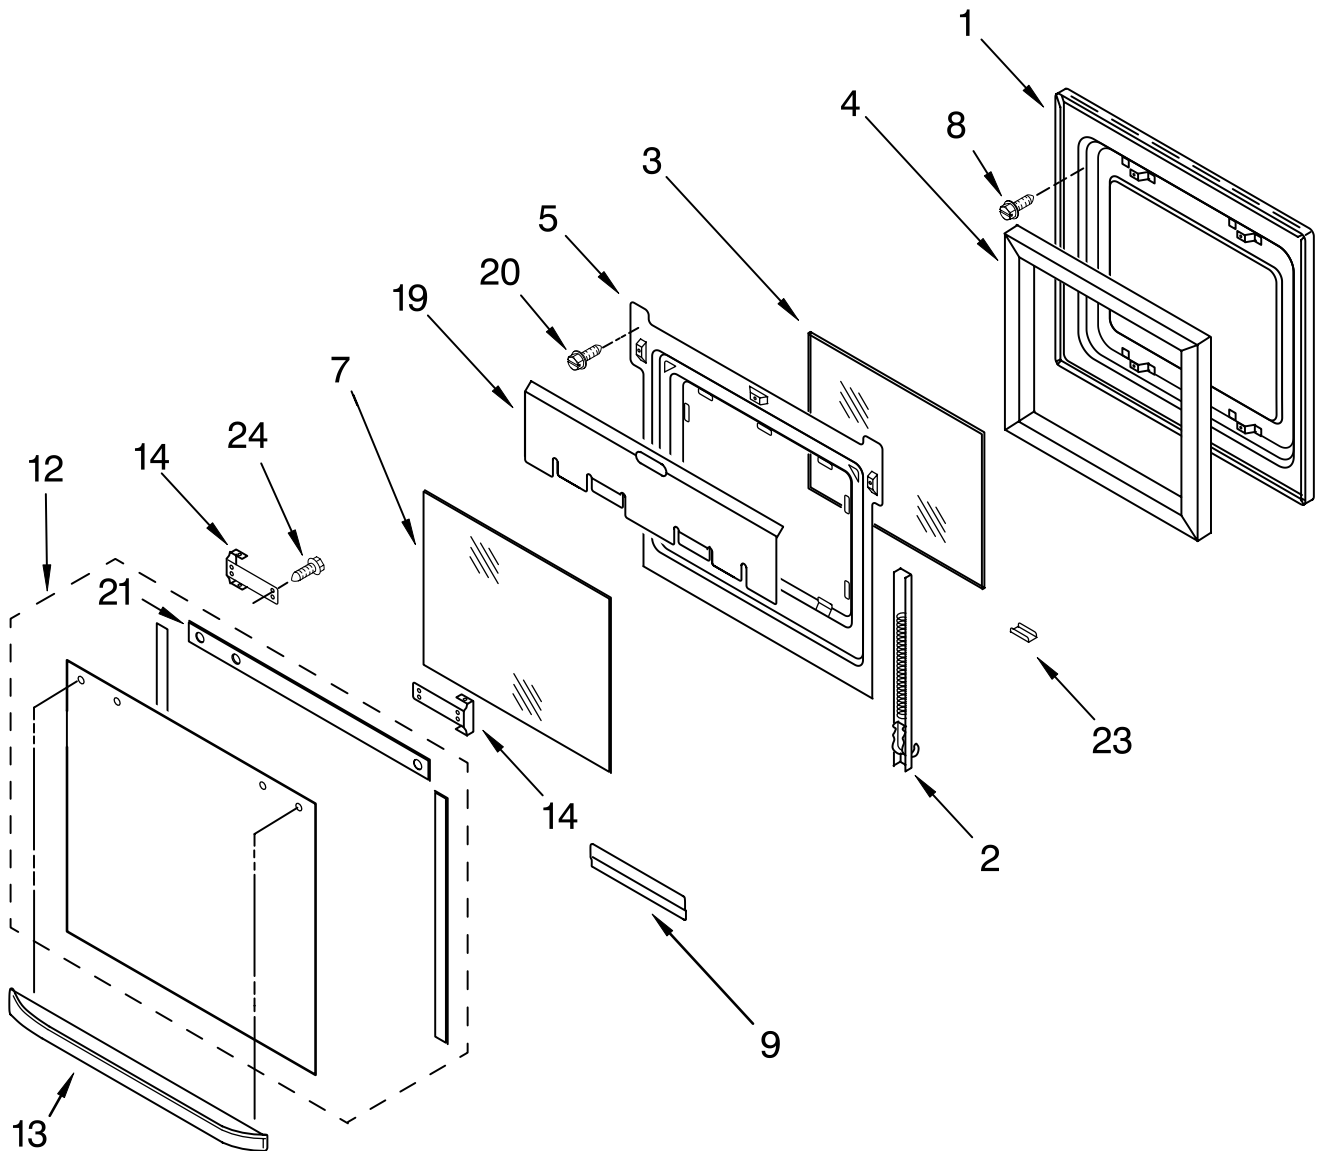

OVEN DOOR PARTS

For Model: KDRP407HSS09, KDRP407HBU09
(Stainless Steel) (Cobalt Blue)

Illus. No.	Part No.	DESCRIPTION	Illus. No.	Part No.	DESCRIPTION	Illus. No.	Part No.	DESCRIPTION
1	4455618	Door Liner	8	4449743	Screw, 8-32 x 3/8	19	4450362	Shield, Heat
2		Hinge, Door	9	4451668	Retainer, Glass	20	4449809	Screw, 8-18 x 3/8
	8300577	R.Side	12		Assy, Door Glass	21	4452326	Seal, Door Top
	8300578	L.Side		4452316	S.Steel	23	4451432	Retainer, Clip
3	4449259	Glass, Inner		4455960	Cobalt Blue		3400832	Screw
4	4451722	Insulation, Door	13	4455851	Door Handle	24	3196184	Screw, 8-32 x .548
5	8300778	Retainer, Glass	14		Bracket, Handle			
7	4449263	Glass, Inner		4455803	Right Hand			
				4455804	Left Hand			
				3400832	Screw			

FOR ORDERING INFORMATION REFER TO PARTS PRICE LIST