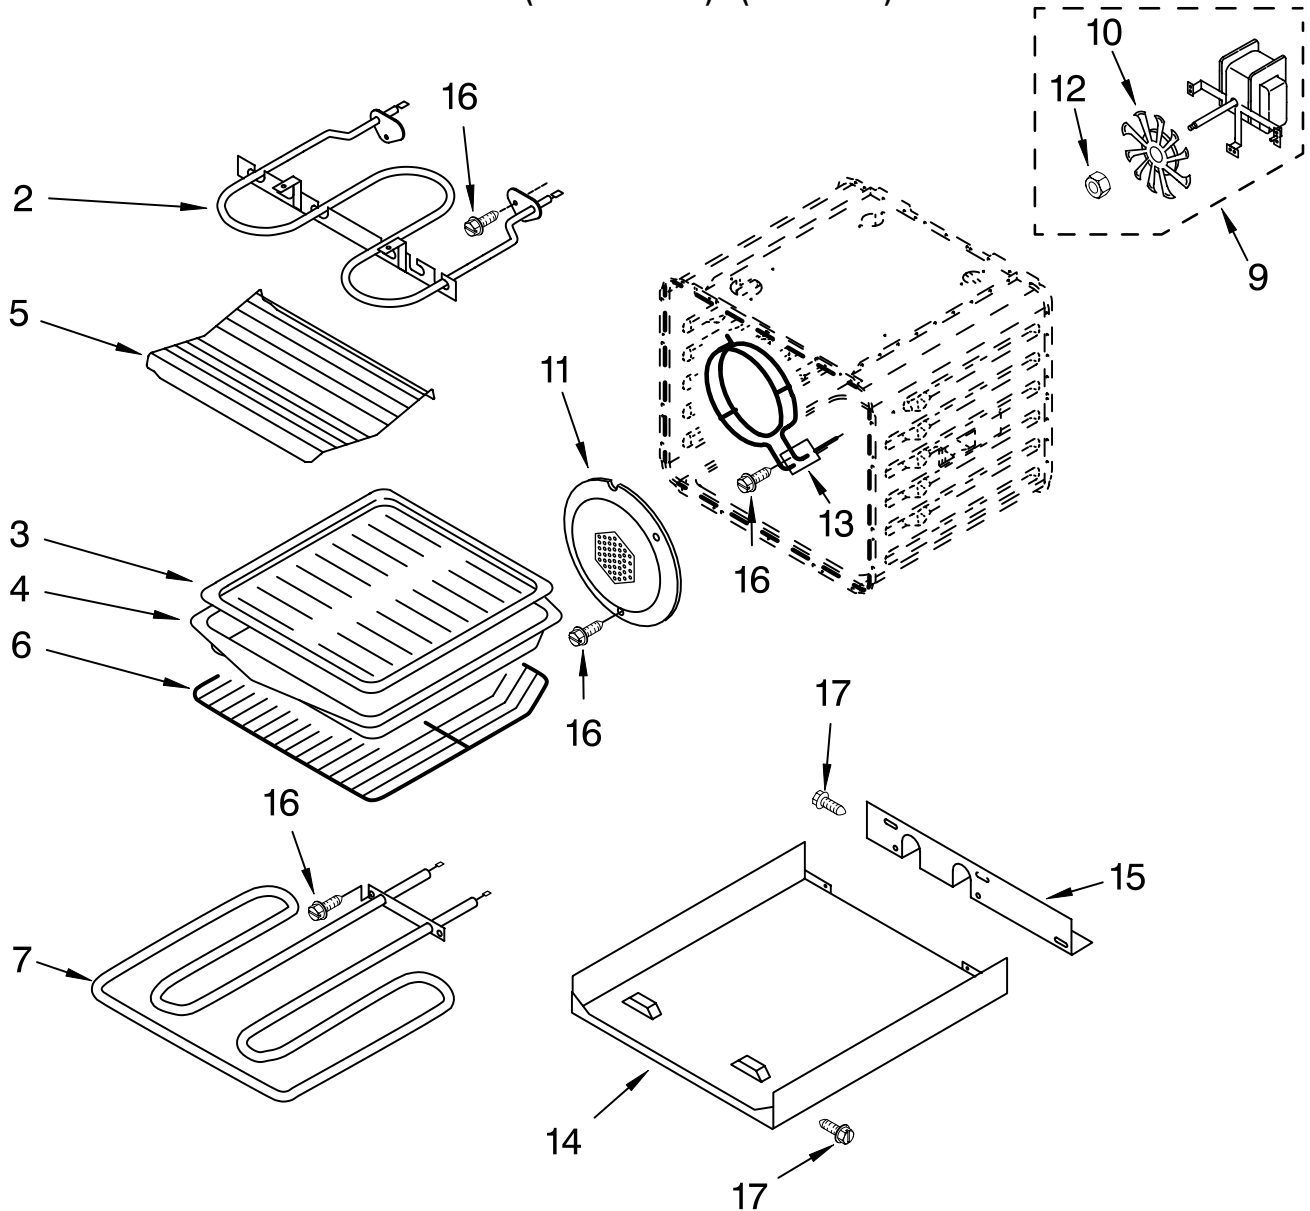

INTERNAL OVEN PARTS

For Model: KDRP407HSS09, KDRP407HBU09
(Stainless Steel) (Cobalt Blue)

Illus. No.	Part No.	DESCRIPTION

2	4456103	Element, Broil
	4449154	Screw
3	3195996	Grill, Broiler
4	3196076	Pan, Broiler
5	3181534	Rack, Roasting
6	4452807	Rack, Oven

Illus. No.	Part No.	DESCRIPTION

7	4452155	Element, Hidden Bake
9	4451583	Motor, Convection
10	4452226	Blade, Fan
11	4448418	Cover, Fan
12	4452227	Nut

Illus. No.	Part No.	DESCRIPTION

13	4452157	Element, Convection
14	4455037	Tray, Hidden Bake
15	4450039	Cover, Access
16	4449154	Screw, 8-32 x .440
17	4449809	Screw, 8-18 x 3/8

FOR ORDERING INFORMATION REFER TO PARTS PRICE LIST