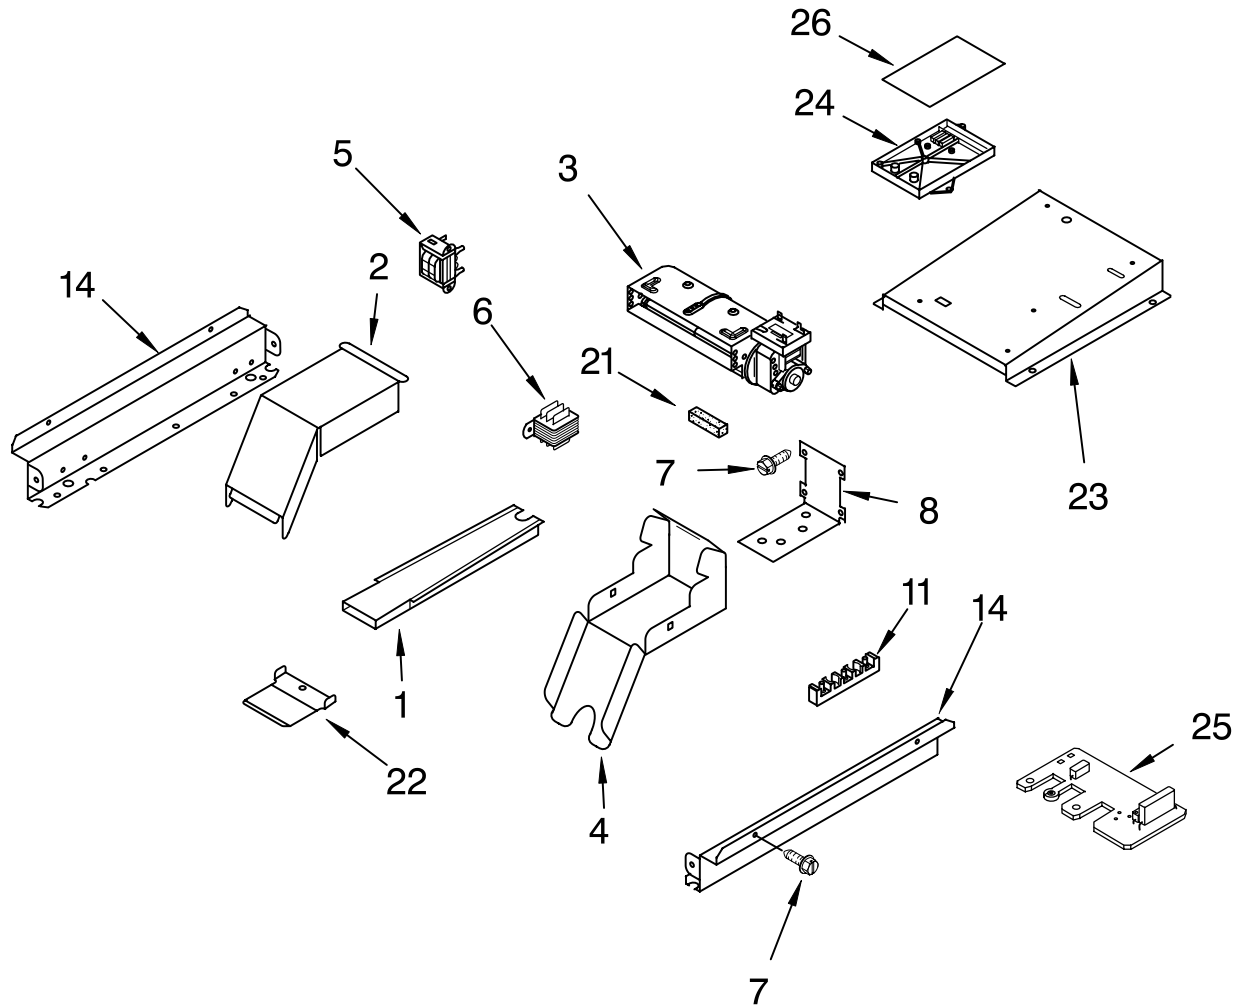

TOP VENTING PARTS

For Model: KDRP407HSS09, KDRP407HBU09
(Stainless Steel) (Cobalt Blue)

Illus. No.	Part No.	DESCRIPTION
1	4451759	Vent, Exhaust
2	4455178	Elbow, Vent-Top
3	4452811	Blower 60MM
	4449809	Screw (4)
	3400015	Screw (1)
4	4455177	Elbow, Vent-Bottom
5	6610122	Transformer, Light
6	8300642	Transformer, Control

Illus. No.	Part No.	DESCRIPTION
7	4449809	Screw, 8-18 x 3/8
8	4455352	Bracket, Blower
11	4449868	Block, Terminal
14	4452442	Side, Control Top
21	4451758	Seal, Foam
22	4452489	Deflector, Vent Box

Illus. No.	Part No.	DESCRIPTION
23	4452441	Bracket, Control Mounting
24	4452444	Control, Zodiac
25	4451985	Suppressor
	3400080	Screw (4)
26	4453207	Insulator, Control Board

FOR ORDERING INFORMATION REFER TO PARTS PRICE LIST