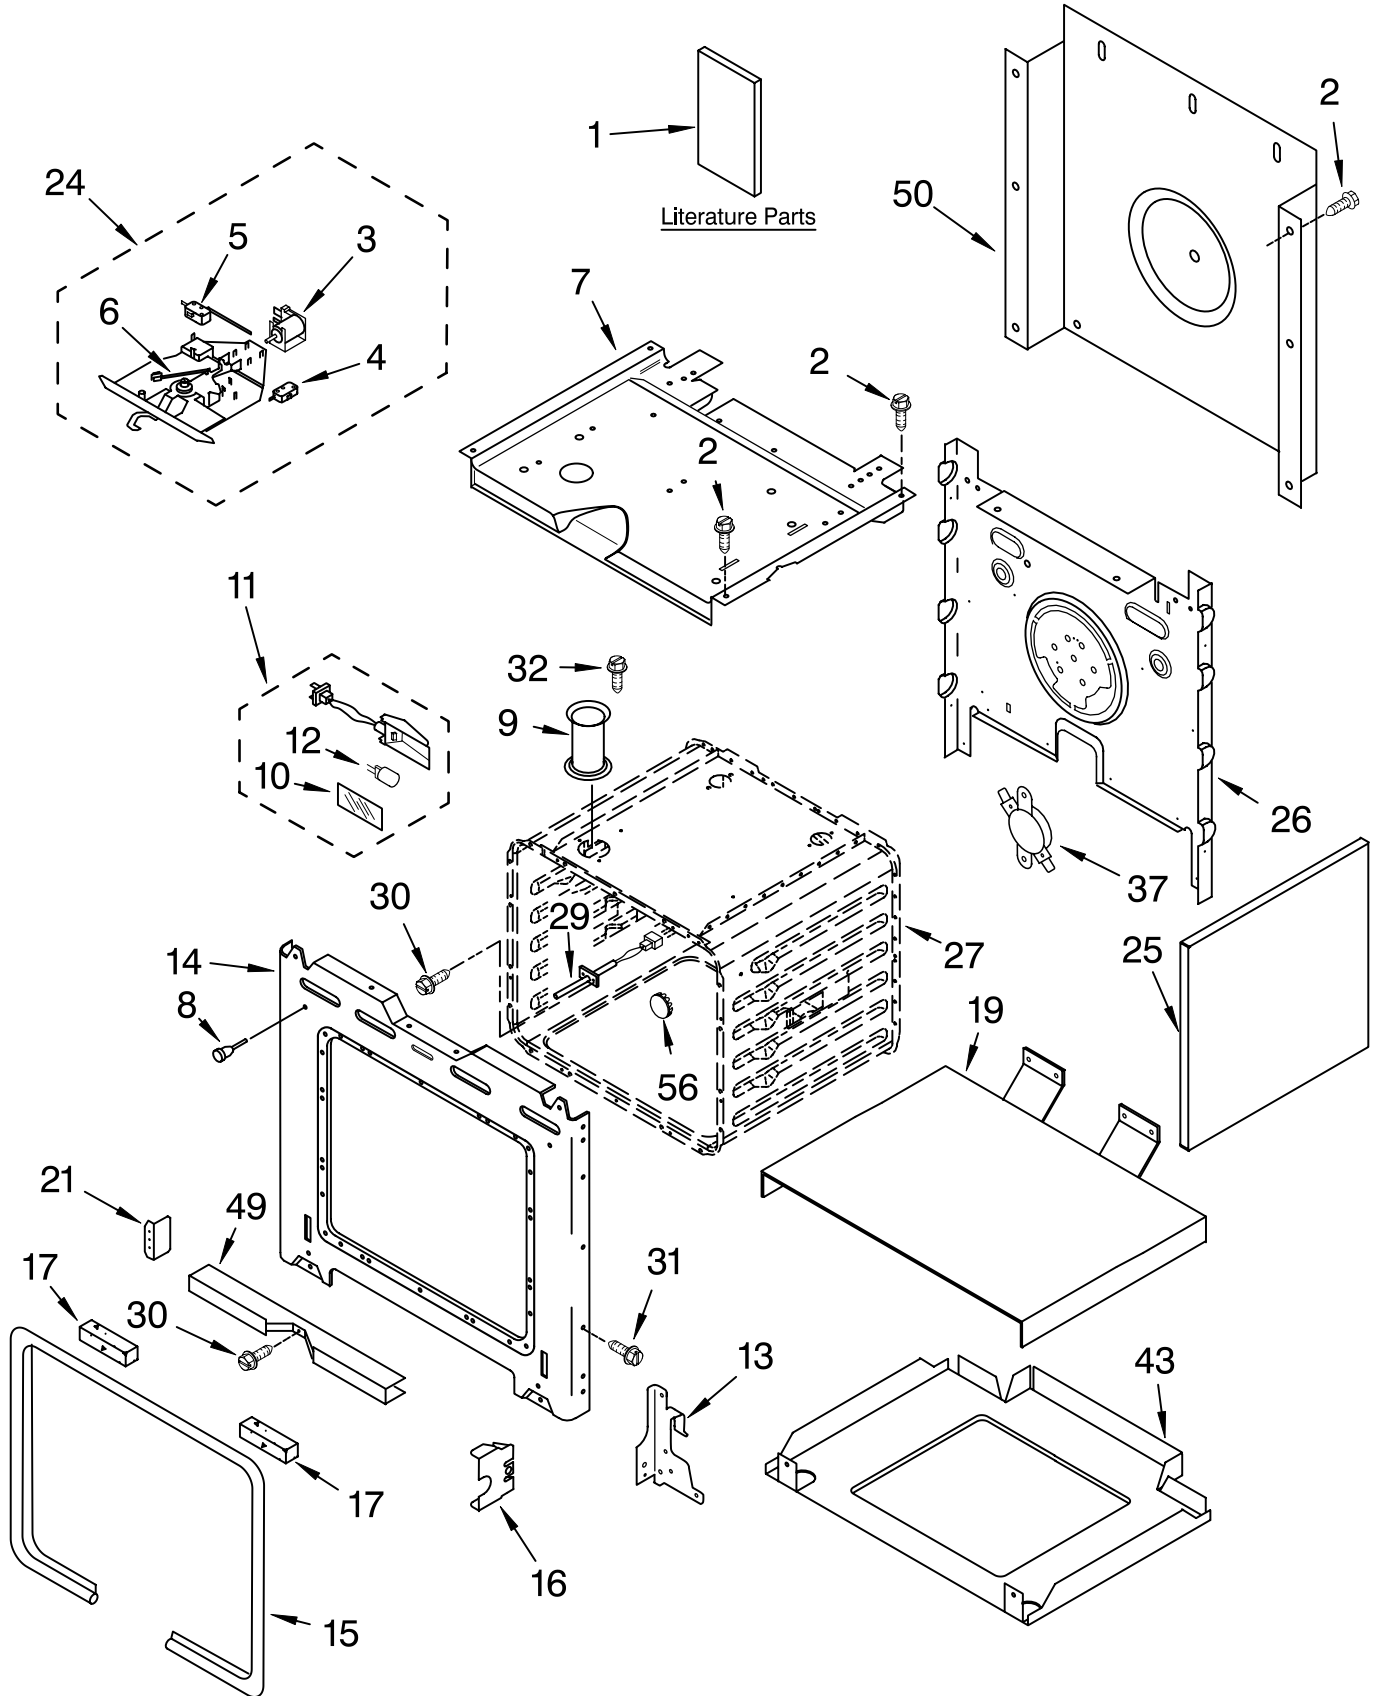

OVEN PARTS

For Model: KDRP407HSS09, KDRP407HBU09
(Stainless Steel) (Cobalt Blue)

30" KITCHENAID
FREE STANDING RANGE
DUAL FUEL

FOR ORDERING INFORMATION REFER TO PARTS PRICE LIST

OVEN PARTS

For Model: KDRP407HSS09, KDRP407HBU9
(Stainless Steel) (Cobalt Blue)

Illus. No.	Part No.	DESCRIPTION	Illus. No.	Part No.	DESCRIPTION	Illus. No.	Part No.	DESCRIPTION
1		Literature Parts	12	4452164	Bulb, Light	31	4449040	Screw, 8-18 x 3/8
	4455927	Installation Instructions	13		Hinge Receiver	32	3196176	Screw, 8-18 x 1/2
	4456611	Use & Care Guide		4455605	Left Hand	37	4451442	Thermostat (TOD) (Temp.) SPST
	4456557	Tech Sheet		4455606	Right Hand	43	4455649	Base, Chassis
	8301171	Conversion Instructions	14	4455612	Frame, Front	49	4448933	Retainer, Gasket
	3191638	Safer Cooking Tips	15	4455382	Gasket, Door	50	4451747	Cover, Back
2	4449809	Screw, 8-18 x 3/8	16	4452152	Bracket, Mounting	56	4448982	Button, Plug
3	4452224	Solenoid		4449809	Screw			
4	4452312	Switch, Micro	17	4452260	Spacer, Foam			
5	4456568	Switch, Micro	19	4451478	Support, Insulation			
6	4451537	Spring, Latch	21	4455510	Bracket, Support			
7	4455866	Top, Chassis	24	4451896	Latch Assy			
8	4448520	Bumper, Door	25	4455641	Side, Chassis			
9	4452158	Tube, Vent	26	4452234	Back, Chassis			
10	4452163	Lens, Light	27		Liner, Oven (Not serviceable)			
11	4448972	Oven Light Assy	29	4455636	Sensor			
	4449748	Screw	30	4449154	Screw, 8-32 x .440			