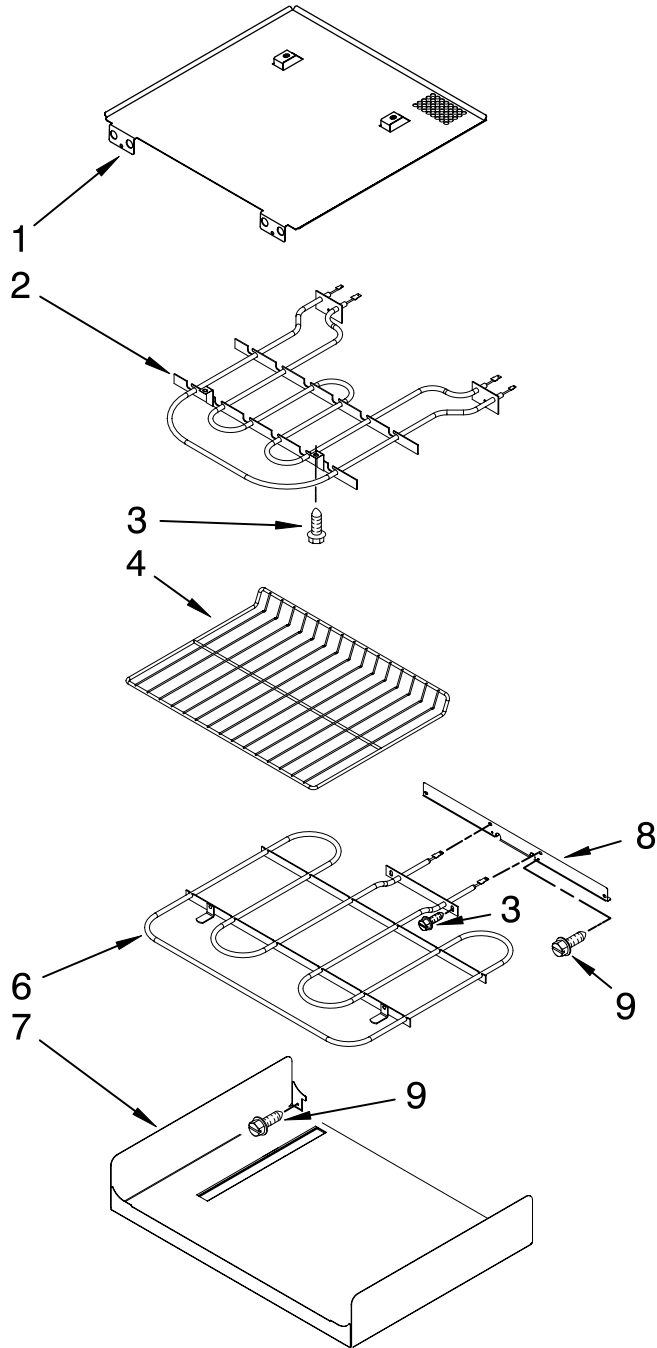

INTERNAL OVEN PARTS

For Models: KEBK171SBL04, KEBK171SWH04, KEBK171SSS04
(Black) (White) (Stainless)

Illus. No.	Part No.	DESCRIPTION

1	8304602	Element, Broil Shield
2	9760774	Element, Broil
3	4449154	Screw
4	4448715	Rack, Oven
6	9760768	Element, Bake
7	4455036	Tray, Bake
8	4450039	Cover, Bake Tray
9	4449809	Screw

FOR ORDERING INFORMATION REFER TO PARTS PRICE LIST