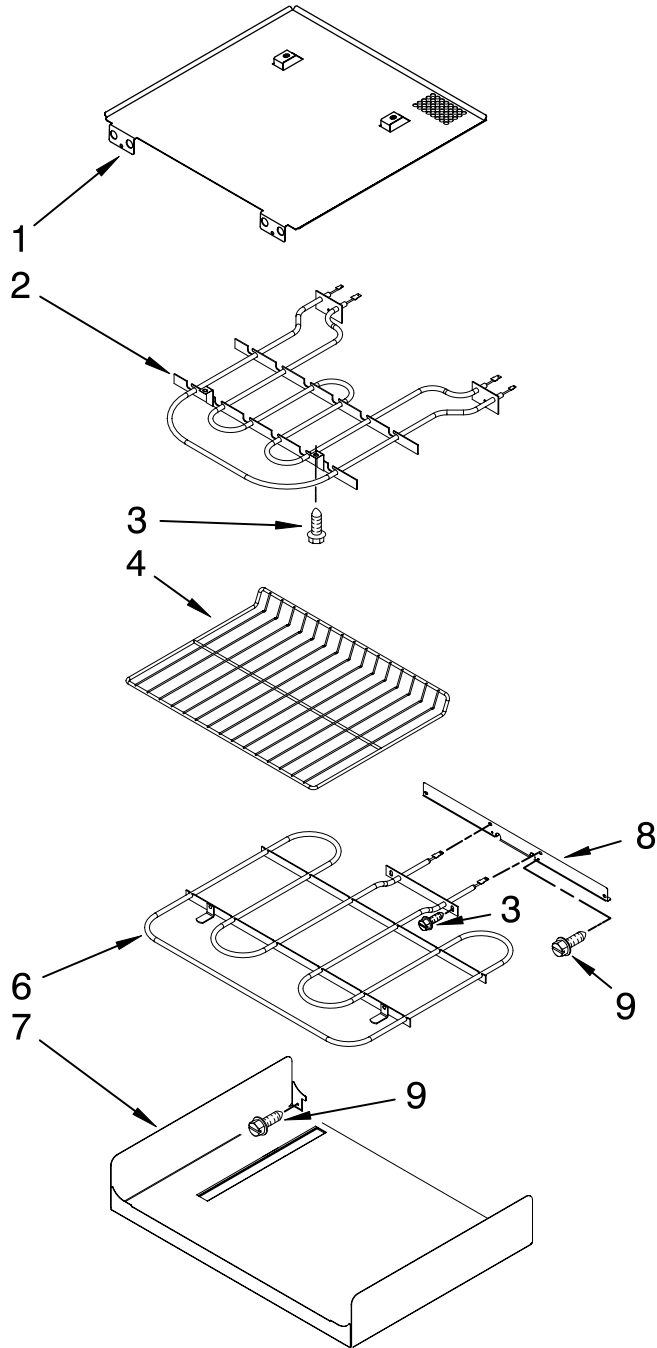

INTERNAL OVEN PARTS

For Models: KEBK171SBL04, KEBK171SWH04, KEBK171SSS04
(Black) (White) (Stainless)

Illus. No.	Part No.	DESCRIPTION
1	8304602	Element, Broil Shield
2	9760774	Element, Broil
3	4449154	Screw
4	4448715	Rack, Oven
6	9760768	Element, Bake
7	4455036	Tray, Bake
8	4450039	Cover, Bake Tray
9	4449809	Screw

FOR ORDERING INFORMATION REFER TO PARTS PRICE LIST