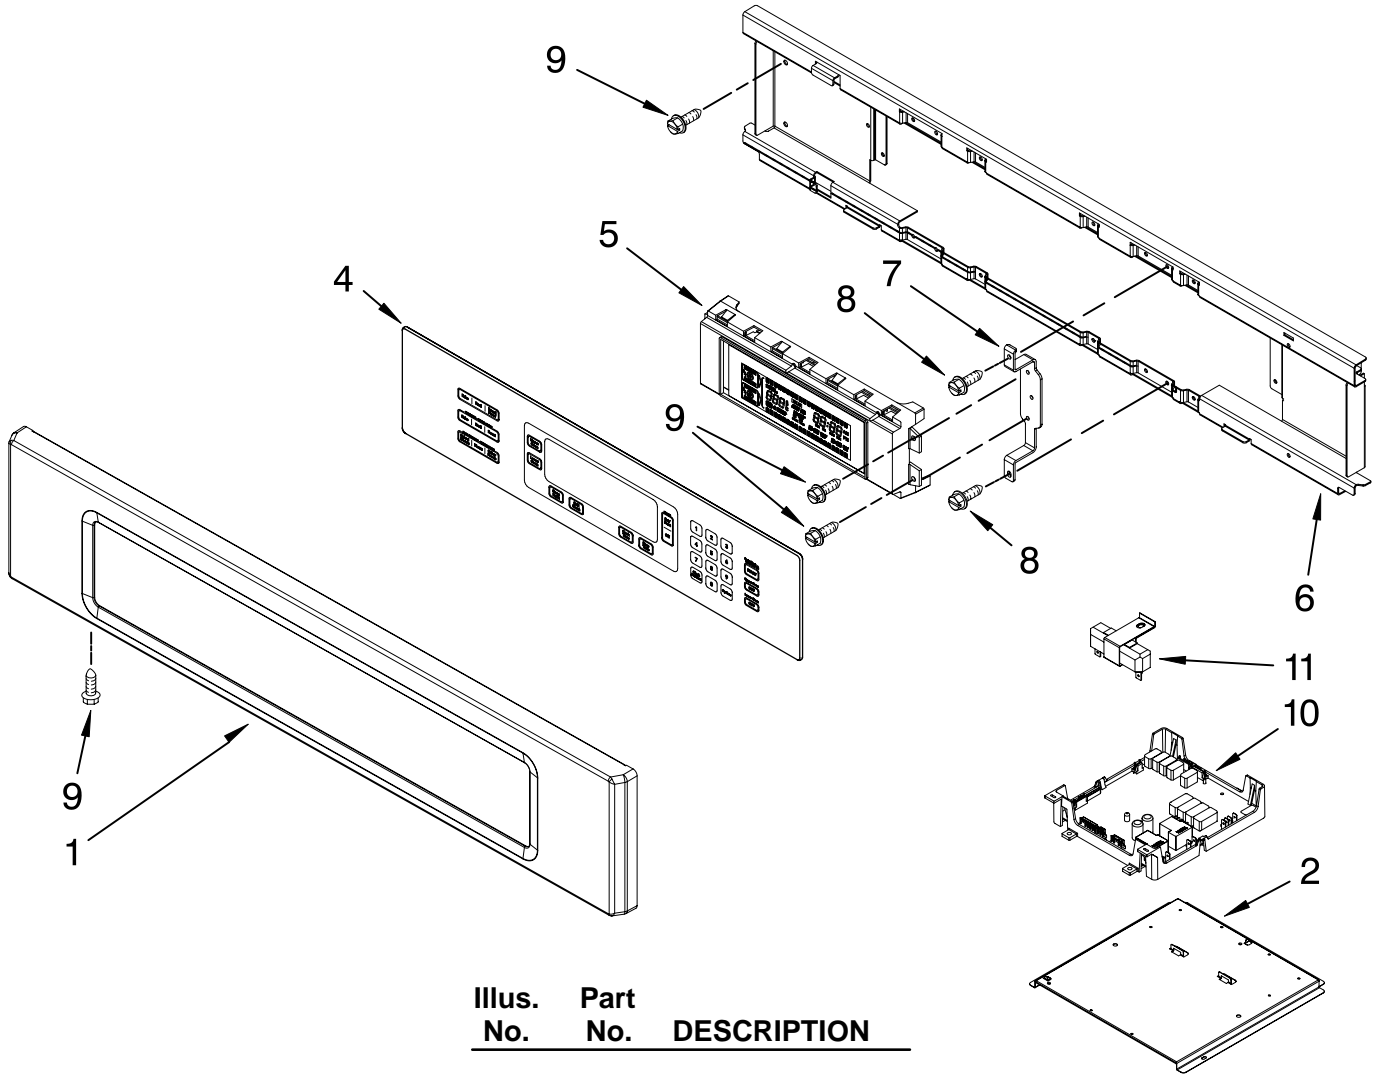

CONTROL PANEL PARTS

For Models:KEBK171SBL04, KEBK171SWH04, KEBK171SSS04
(Black) (White) (Stainless)

Illus. No.	Part No.	DESCRIPTION
1	8303717BL 8303717WH W102016220	Panel, Control Black White Stainless
2	8303687	Support, Appliance Manager
4	8304331	Keyboard, Glass Touch
5	W10118733	User Interface
6	8303720	Backer, Control
7	8303887	Bracket, Enclosure (2)
8	4449154	Screw
9	3400832	Screw
10	W10119143	Appliance Manager
11	8304441	Resistor, Drop

FOR ORDERING INFORMATION REFER TO PARTS PRICE LIST