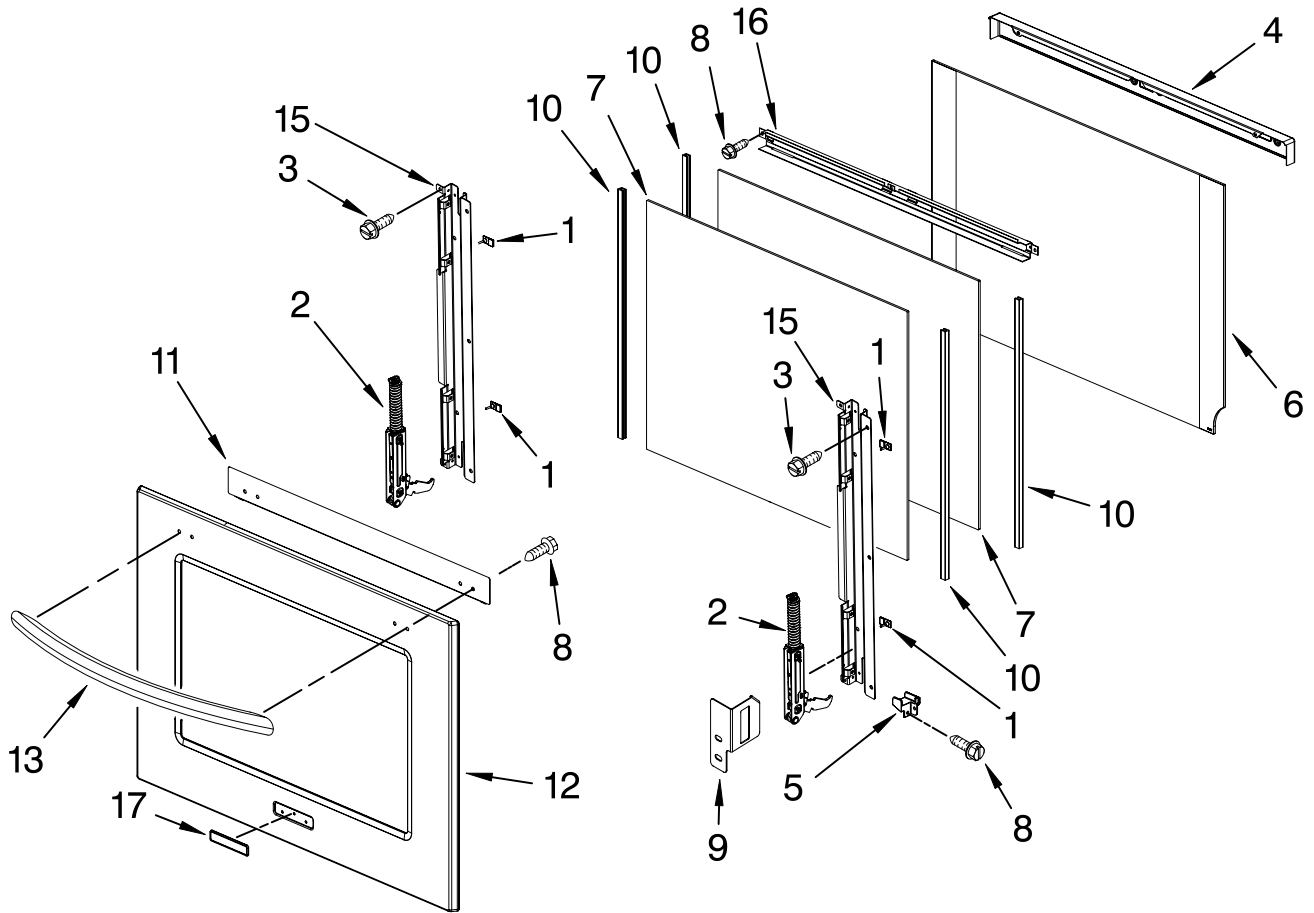

OVEN DOOR PARTS

For Models:KEBK171SBL04, KEBK171SWH04, KEBK171SSS04
(Black) (White) (Stainless)

Illus. No.	Part No.	DESCRIPTION	Illus. No.	Part No.	DESCRIPTION	Illus. No.	Part No.	DESCRIPTION
1	8304522	Bumper, Door	9		Cover, Door Hinge	13		Door Handle
2	W10174288	Hinge, Door (2)		W10137044	Right		8303775BL	Black
3	3196183	Screw		W10137043	Left		8303775WH	White
4	8304580BL	Vent, Door Top	10	8304523	Seal		8303775SS	Stainless
5		Bracket, Door	11	8304361BL	Bracket, Handle	15	8303745BL	Frame,Door Side(2)
	8304377	Right	12		Door Glass, Assembly	16	8303754	Door, Top Bracket
	8304378	Left			Includes #17	17		Badge
6	8303738BL	Door Liner		8304001	Black		8304603BL	Black
7	8303732	Glass, Inner		8304003	White		8304603WH	White
8	W10143950	Screw		W10237352	Stainless		8304603SS	Stainless

FOR ORDERING INFORMATION REFER TO PARTS PRICE LIST