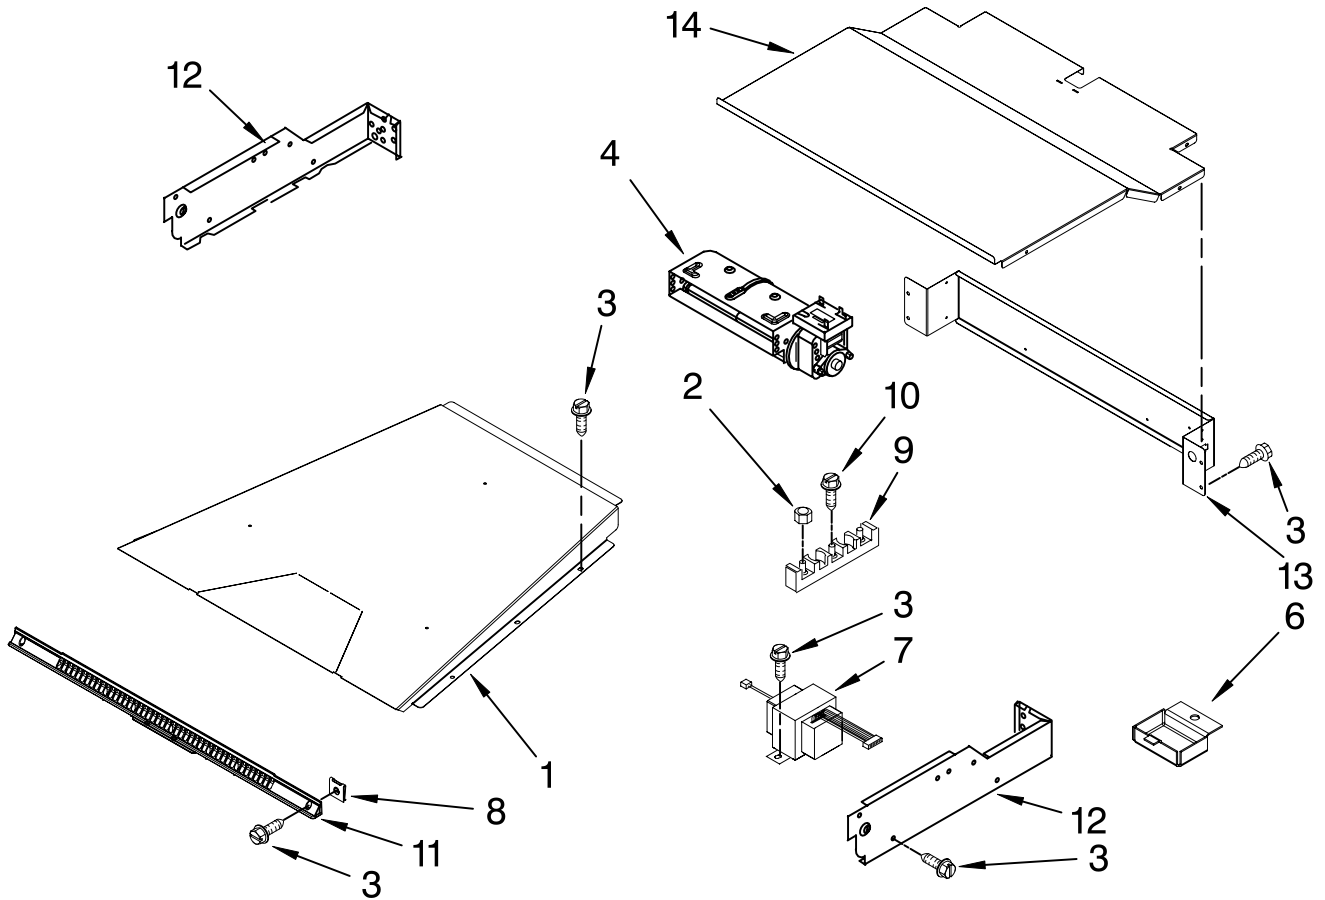

TOP VENTING PARTS

For Models:KEBK171SBL04, KEBK171SWH04, KEBK171SSS04
(Black) (White) (Stainless)

Illus. No.	Part No.	DESCRIPTION

1	8304643	Duct, Air Outlet
2	7103P027-60	Nut (3)
3	4449809	Screw
4	8303972	Blower, 60mm
6	8285593	Connector, Cover
7	W10111628	Transformr,Control
8	4450118	Nut
9	4449868	Block, Terminal
10	3400080	Screw
11	8303722	Vent, Control Panel
12	8303518	Side, Control Top Right
	8304255	Left
13	8303520	Back, Control
14	8304220	Cover, Top

FOR ORDERING INFORMATION REFER TO PARTS PRICE LIST