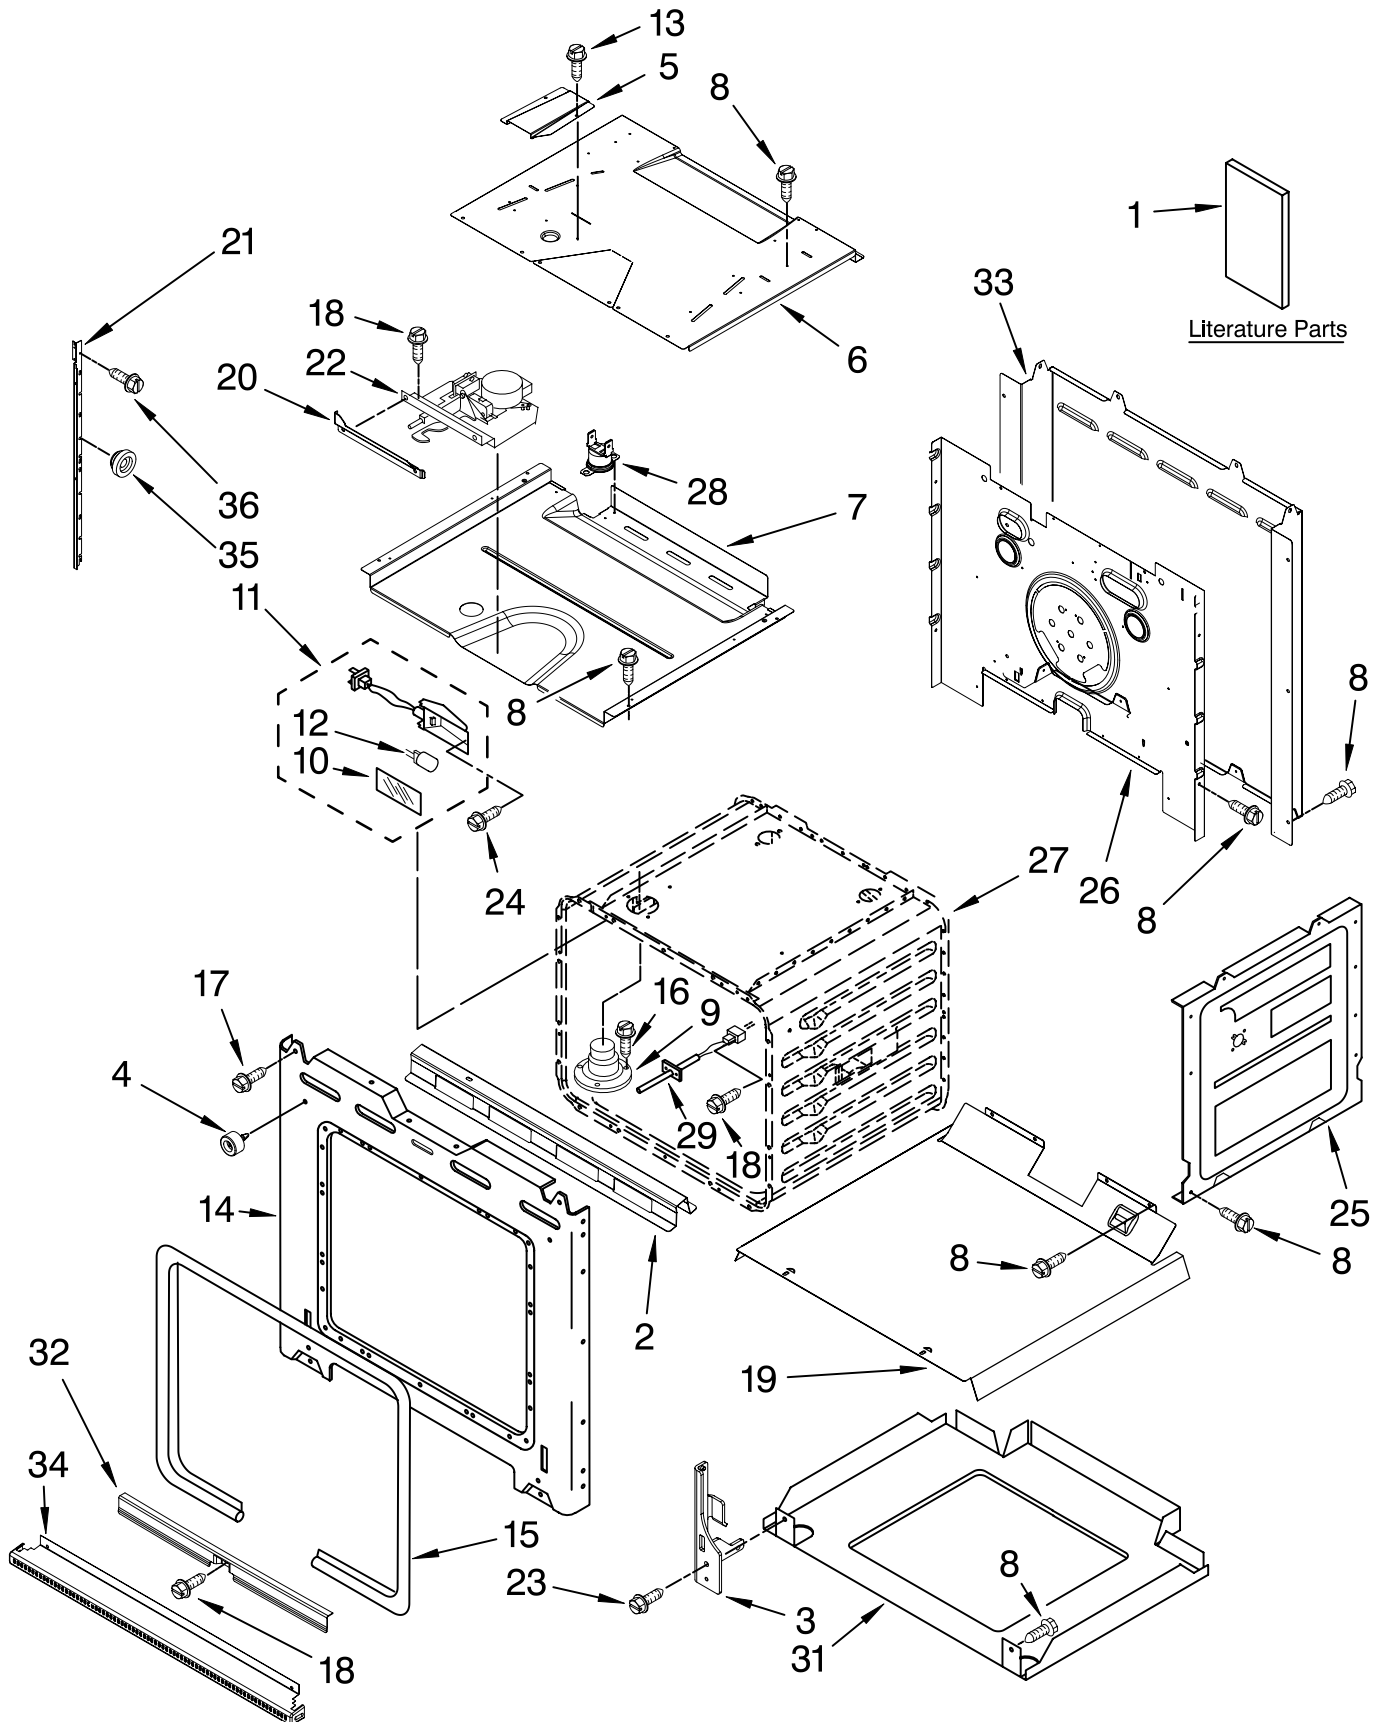

For Models: KEBK171SBL04, KEBK171SWH04, KEBK171SSS04
(Black) (White) (Stainless)

FOR ORDERING INFORMATION REFER TO PARTS PRICE LIST