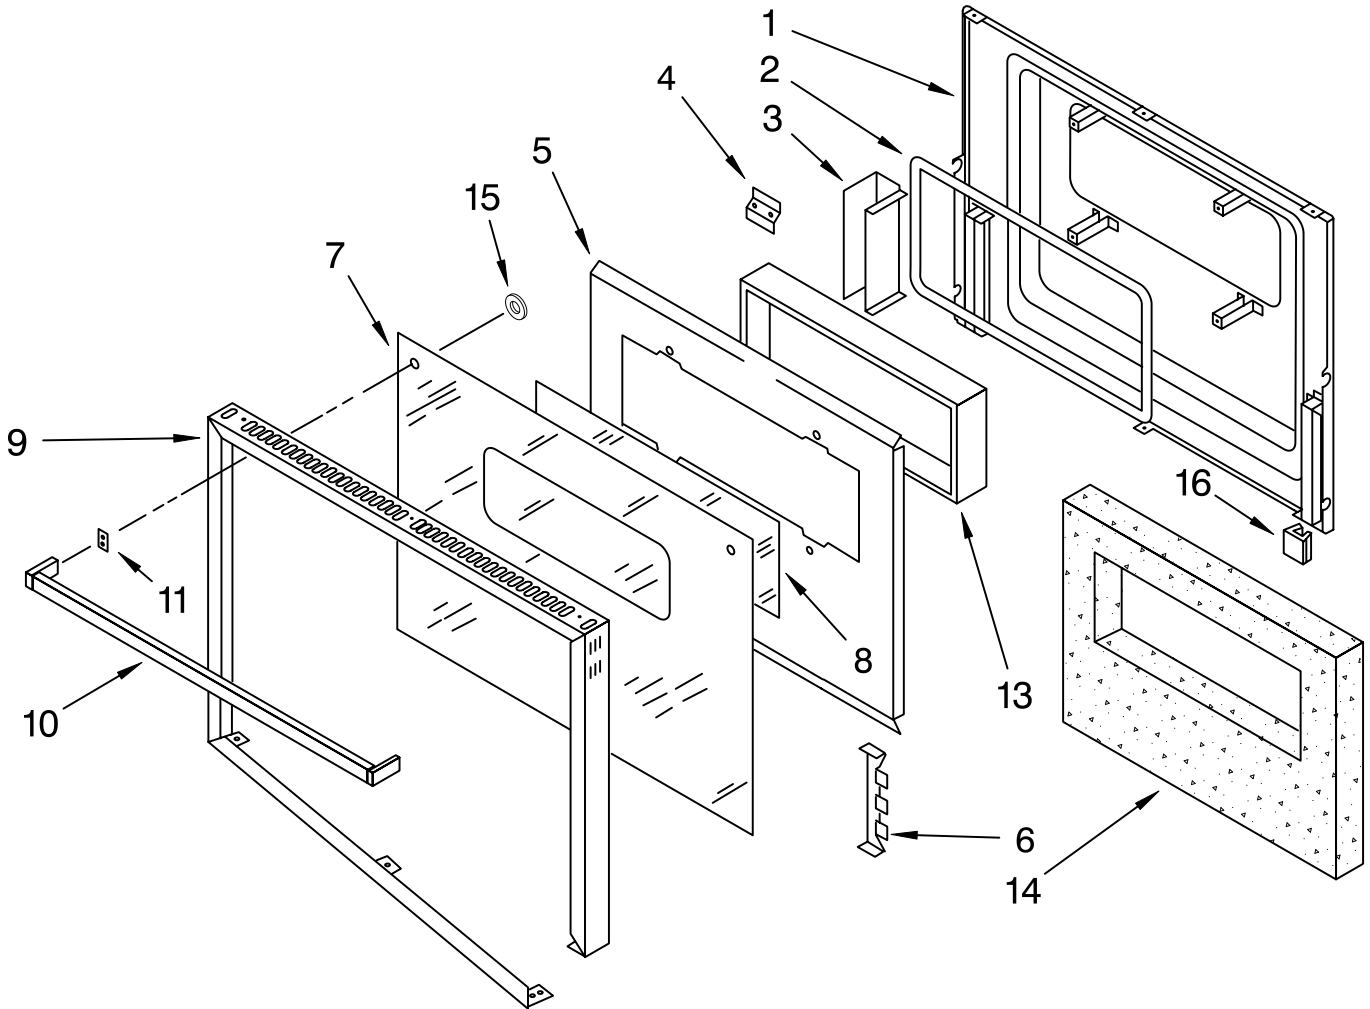

OVEN DOOR PARTS

For Model: KEBS177YBL1, KEBS177YWH1, KEBS177YAL1
(Black) (White) (Almond)

Illus. No.	Part No.	DESCRIPTION

NOTE: The screws and nuts required to attach a part are listed immediately following that part.

1	3177599	Liner, Door
2	3178584	Gasket, Window
3	3179693	Spacer, Window
4	3177831	Latch, Strike
	300890	Screw (2)

Illus. No.	Part No.	DESCRIPTION

5	3177718	Insulation Retainer
	300890	Screw (4)
6	4163855	Bracket, Glass Mounting (2)
	300890	Screw (4)
7		Glass, Door
	3181548	Black
	3181550	White
	3181552	Almond
8	4164243	Glass, Reflective
9	3181402	Frame, Door

Illus. No.	Part No.	DESCRIPTION

10		Handle, Door
	3182165	Black
	3182168	White
	3182171	Almond
	3181637	Screw (2)
11	3182138	Spacer (2)
13	4164235	Window Pack
14	3180094	Insulation, Door
	4168863	Screw (6)
	3178001	Screw, Black (2)
15	3181651	Bushing
16	3181701	Bumper, Door Glass

FOR ORDERING INFORMATION REFER TO PARTS PRICE LIST