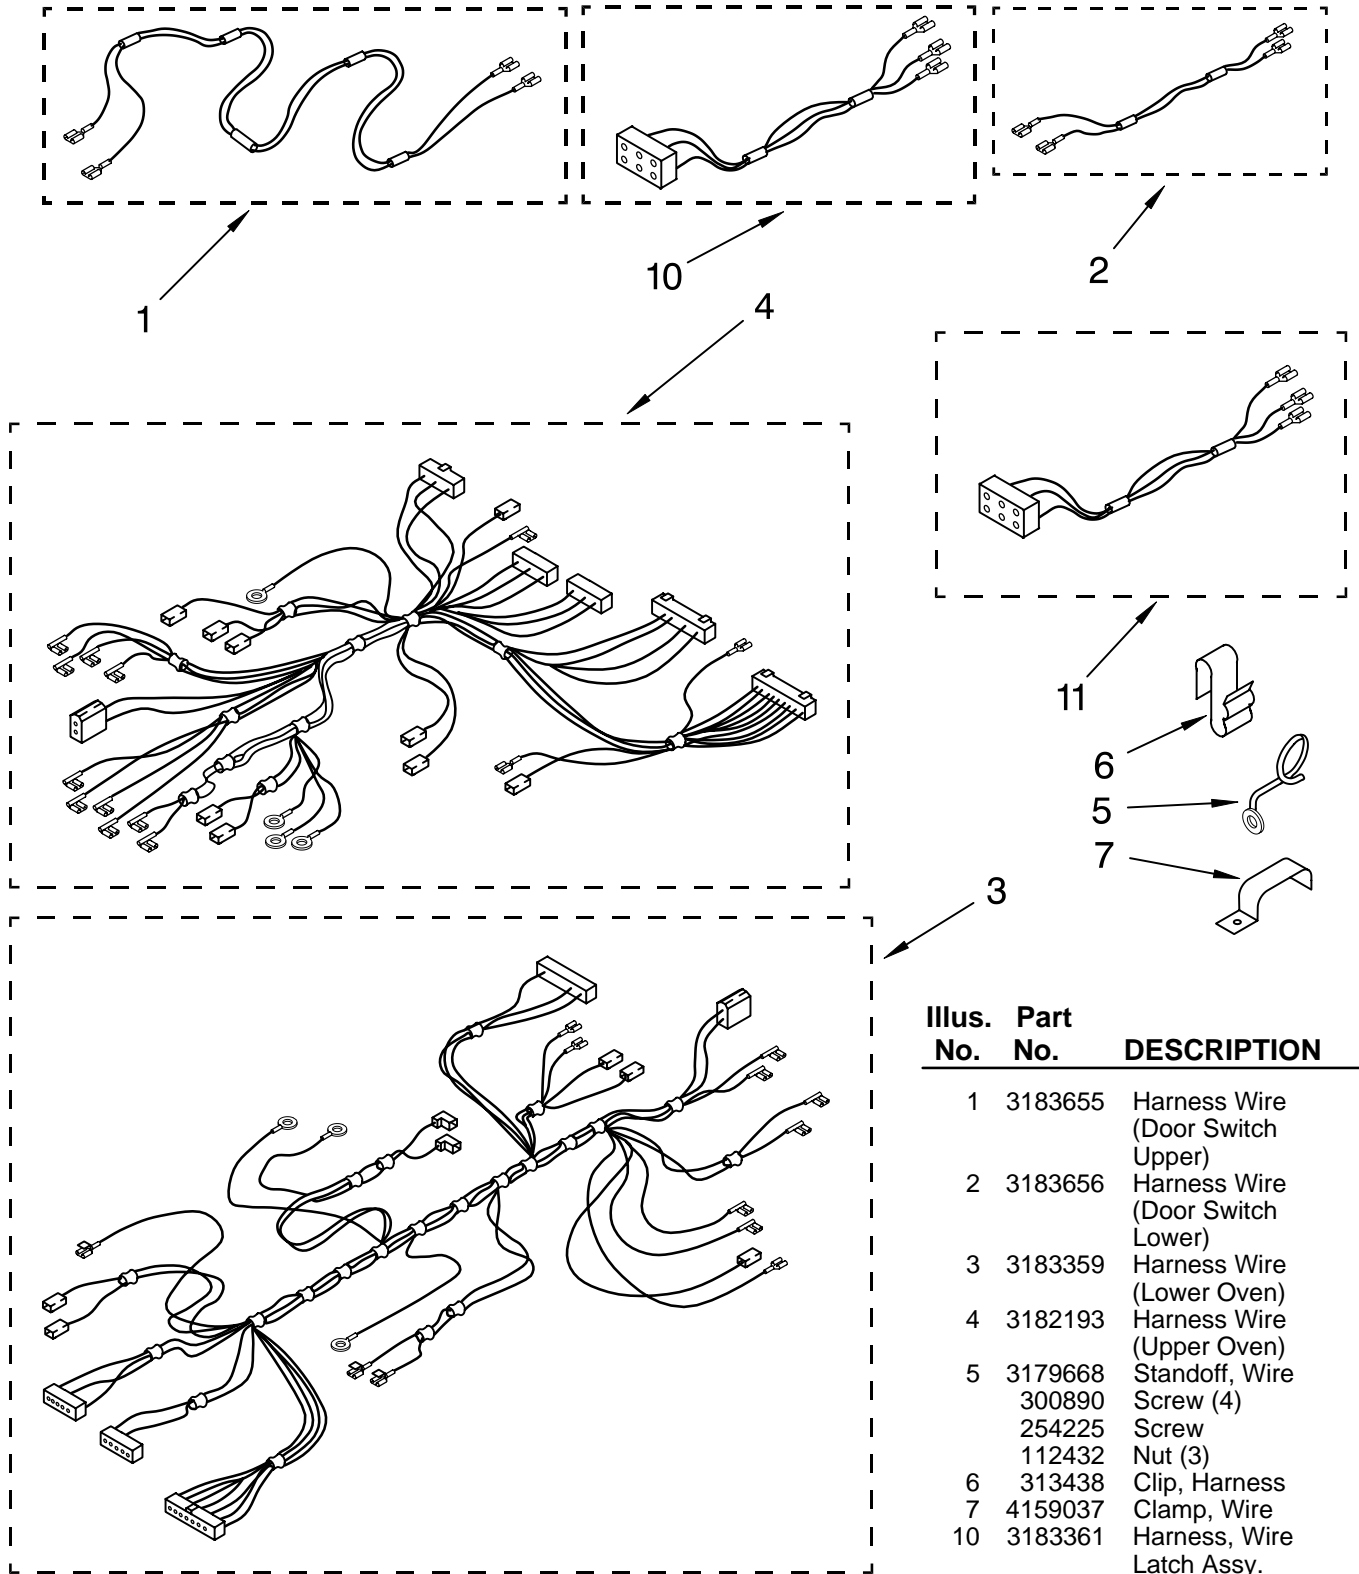

WIRING HARNESS PARTS

For Model: KEBS246YBL1

Illus. No.	Part No.	DESCRIPTION
1	3183655	Harness Wire (Door Switch Upper)
2	3183656	Harness Wire (Door Switch Lower)
3	3183359	Harness Wire (Lower Oven)
4	3182193	Harness Wire (Upper Oven)
5	3179668	Standoff, Wire
	300890	Screw (4)
	254225	Screw
	112432	Nut (3)
6	313438	Clip, Harness
7	4159037	Clamp, Wire
10	3183361	Harness, Wire Latch Assy. (Lower Oven)
11	3183976	Harness, Wire Latch Assy. (Upper Oven)

FOR ORDERING INFORMATION REFER TO PARTS PRICE LIST