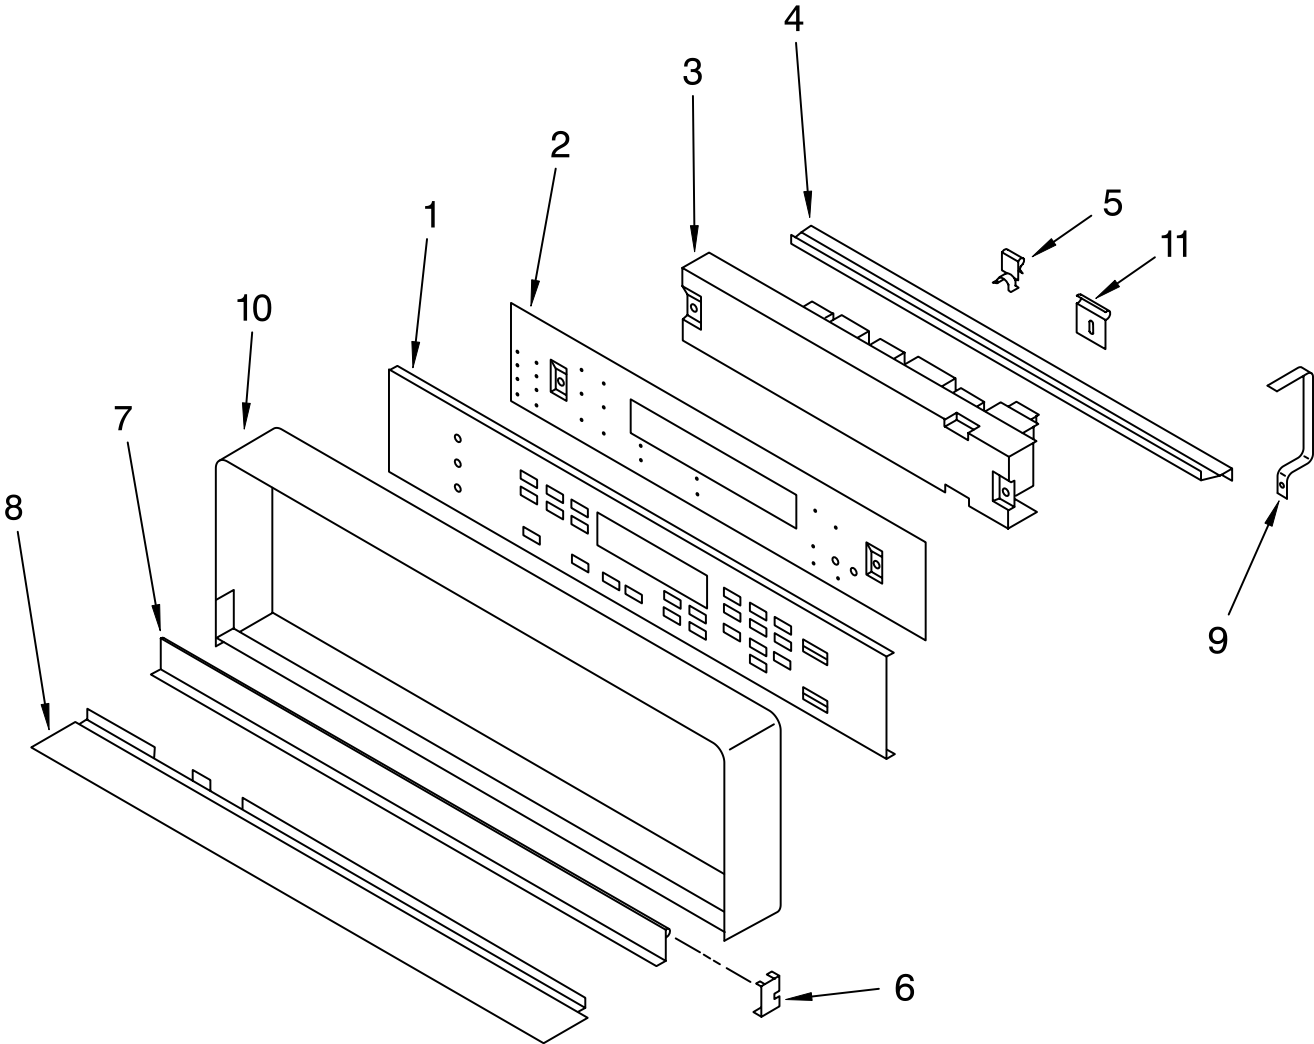

PARTS LIST

for

KitchenAid®

SUPERBA 27" BUILT-IN ELECTRIC DOUBLE OVEN Self Clean Upper and Lower Oven

**MODEL
KEBS246YBL1**

▲ BL-Black

FOR CUSTOMER SATISFACTION ALWAYS USE
FACTORY SPECIFICATION PARTS

CONTROL PANEL PARTS

For Model: KEBS246YBL1

FOR ORDERING INFORMATION REFER TO PARTS PRICE LIST

CONTROL PANEL PARTS

For Model: KEBS246YBL1

Illus. Part No. No. DESCRIPTION	Illus. Part No. No. DESCRIPTION	Illus. Part No. No. DESCRIPTION
<p>NOTE: The screws and nuts required to attach a part are listed immediately following that part.</p> <p>1 3181775 Membrane, Switch</p> <p>2 3181889 Bracket, Mounting Switch Membrane</p> <p>3 3181706 Microcomputer 3179117 Screw (2)</p> <p>4 3183705 Retainer, Bracket 3182939 Screw (2)</p>	<p>5 3182985 Clip, Retainer</p> <p>6 3182162 Trim, Door (2)</p> <p>7 3182150 Door, Latch Handle 3179847 Screw (2)</p> <p>8 3183701 Trim, Panel 300890 Screw (3)</p> <p>9 3184321 Bracket (2) 3182939 Screw (2)</p> <p>10 3182147 Frame, Control Panel</p> <p>11 3184567 Clip, Control Frame</p>	<p style="text-align: center;">FOLLOWING PARTS NOT ILLUSTRATED</p> <hr/> <p style="text-align: center;">LITERATURE PARTS</p> <p>LIT4174236 Repair Parts List</p> <p>LIT3182133 Tech Sheet</p> <p>LIT3183659 Installation Instructions</p> <p>LIT3182136 Use & Care Guide</p>