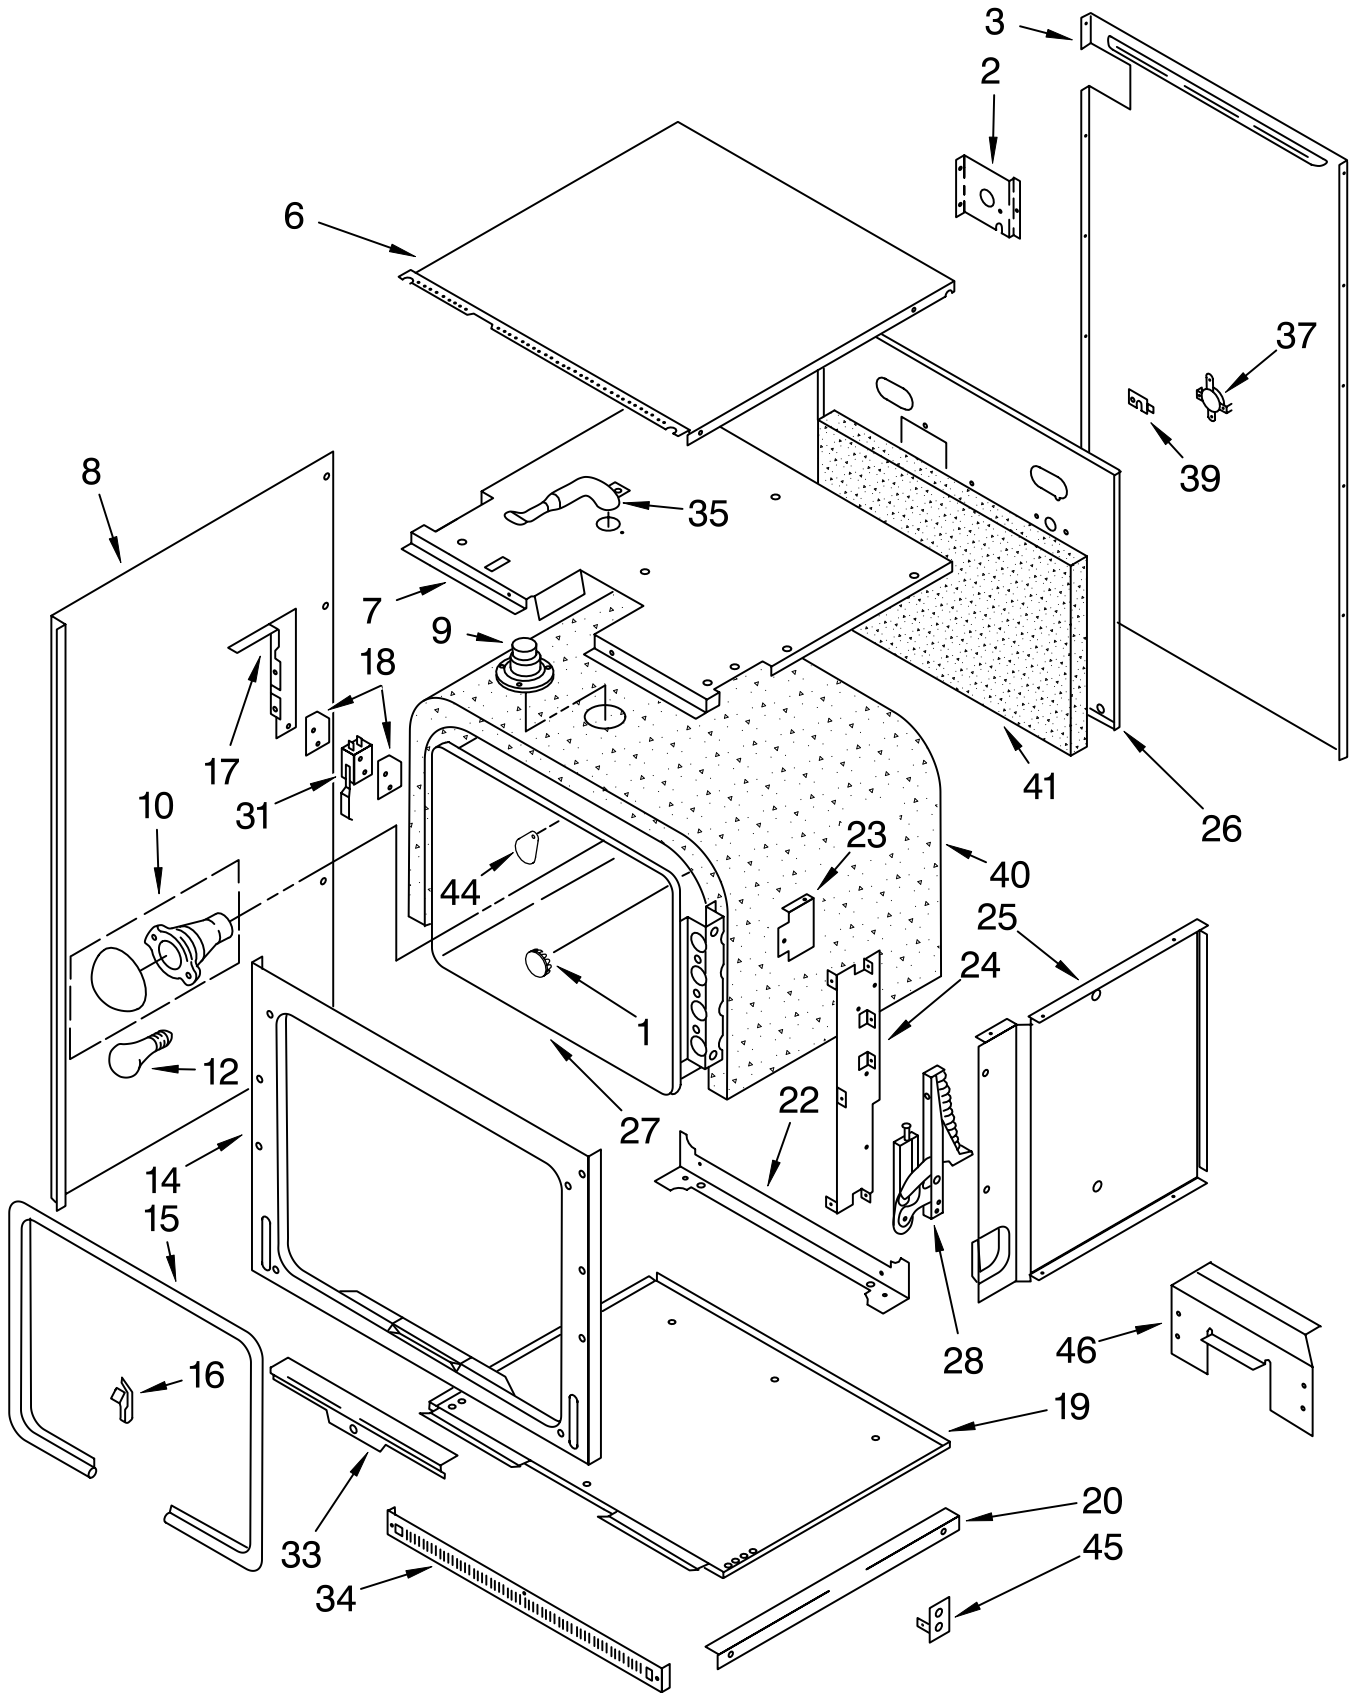

UPPER OVEN PARTS

For Model: KEBS246YBL1

FOR ORDERING INFORMATION REFER TO PARTS PRICE LIST