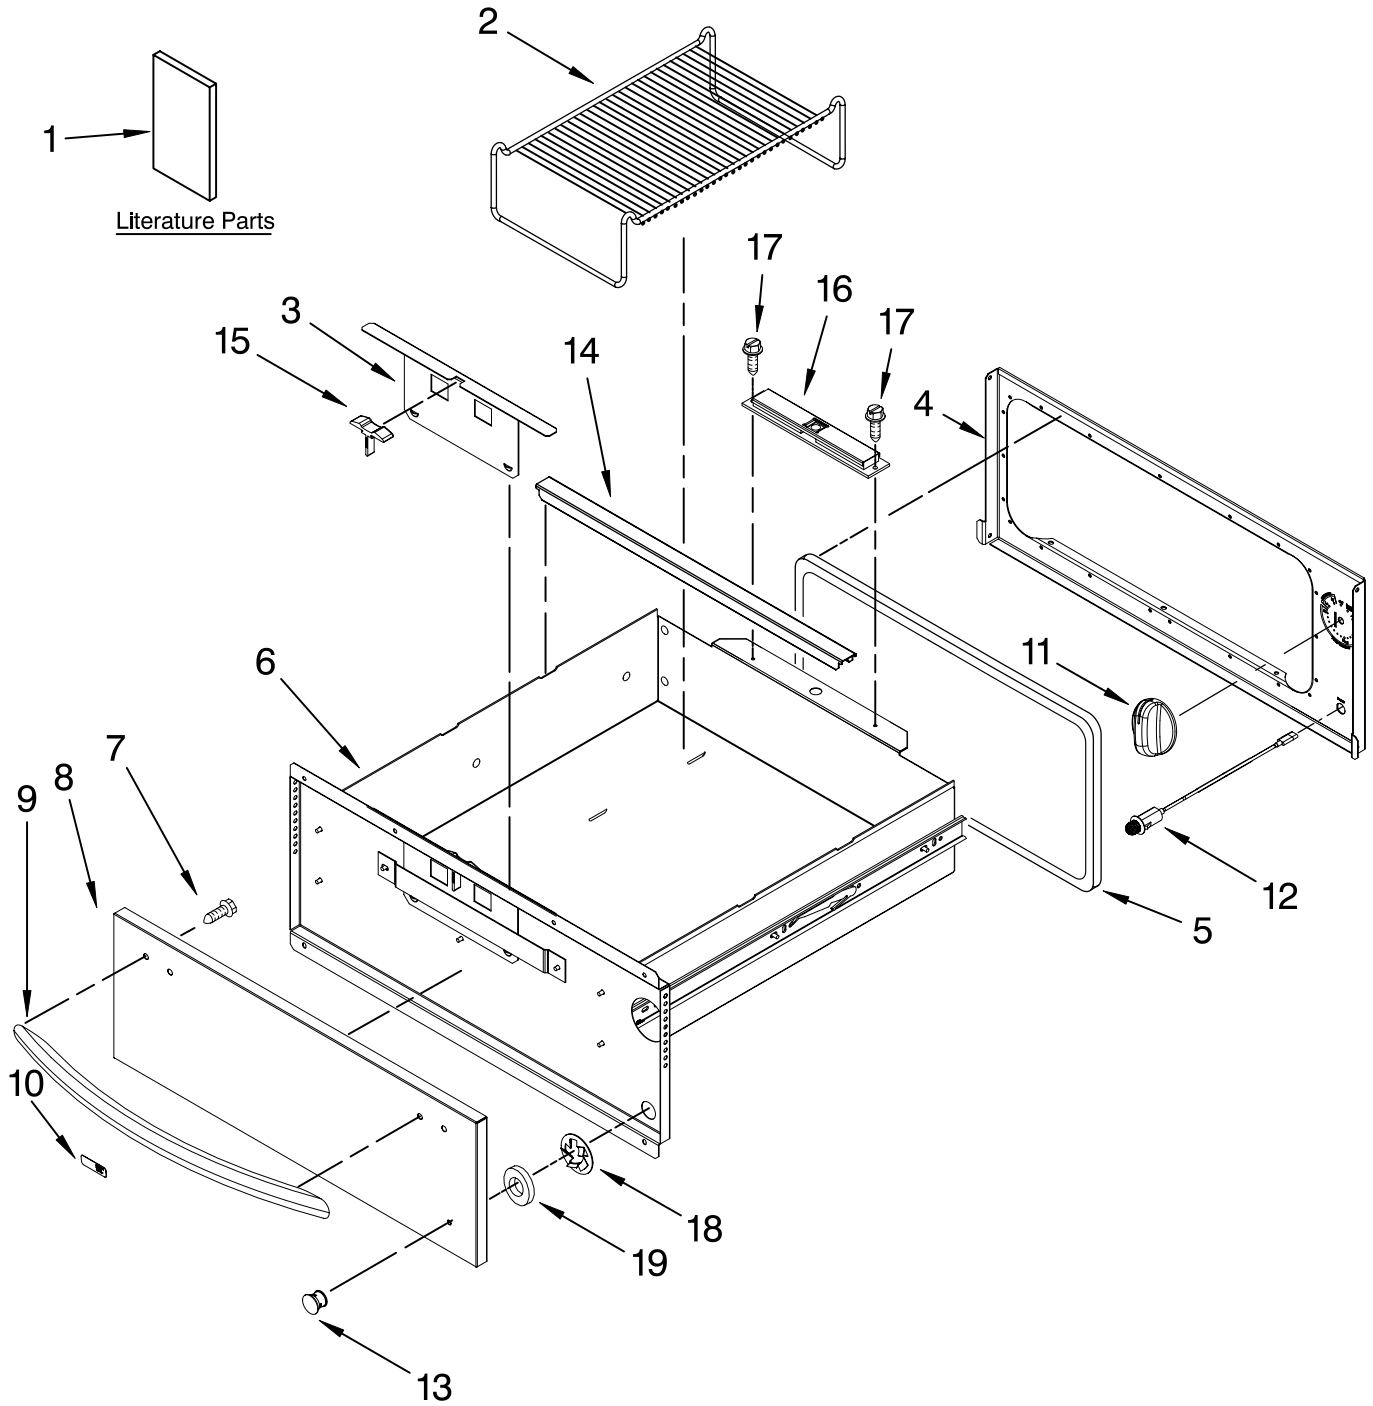

# CONTROL, DOOR AND DRAWER PARTS

For Models: KEWS105SSS00, KEWS105SPA00  
(Stainless) (Panel Ready)

30" ELECTRIC  
BUILT-IN  
WARMING DRAWER

**KitchenAid®**

FOR ORDERING INFORMATION REFER TO PARTS PRICE LIST

# CONTROL, DOOR AND DRAWER PARTS

For Models: KEWS105SSS00, KEWS105SPA00  
(Stainless) (Panel Ready)

<u>Illus.</u> <u>No.</u>	<u>Part</u> <u>No.</u>	<u>DESCRIPTION</u>
1		Literature Parts
	W10064720	Tech Sheet
	9763141	Use & Care Guide
	9763140	Installation Instructions
2	8273277	Rack, Warming
3	W10111385	Slide, Vent
4	W10111383	Panel, Front
5	9762315	Gasket, Drawer
6	9763646	Drawer Assembly
7	4449743	Screw
8	9762327	Door, Panel Stainless Only
9	8303774SS	Handle, Drawer Stainless Only
10	9763444SS	Badge Stainless Only
11	4455984	Knob, Thermostat
12	W10080130	Light, Indicator
13		Lens, Light
	4456314	Stainless
	9763644	Custom Wood, Panel Only
14	9762339	Rail, Pan (2)
15	9763125	Grip, Vent
16	W10035910	Magnet
17	3196537	Screw (2)
18	4456862	Clip, Lens Retainer
19	4456861	Spacer, Lens