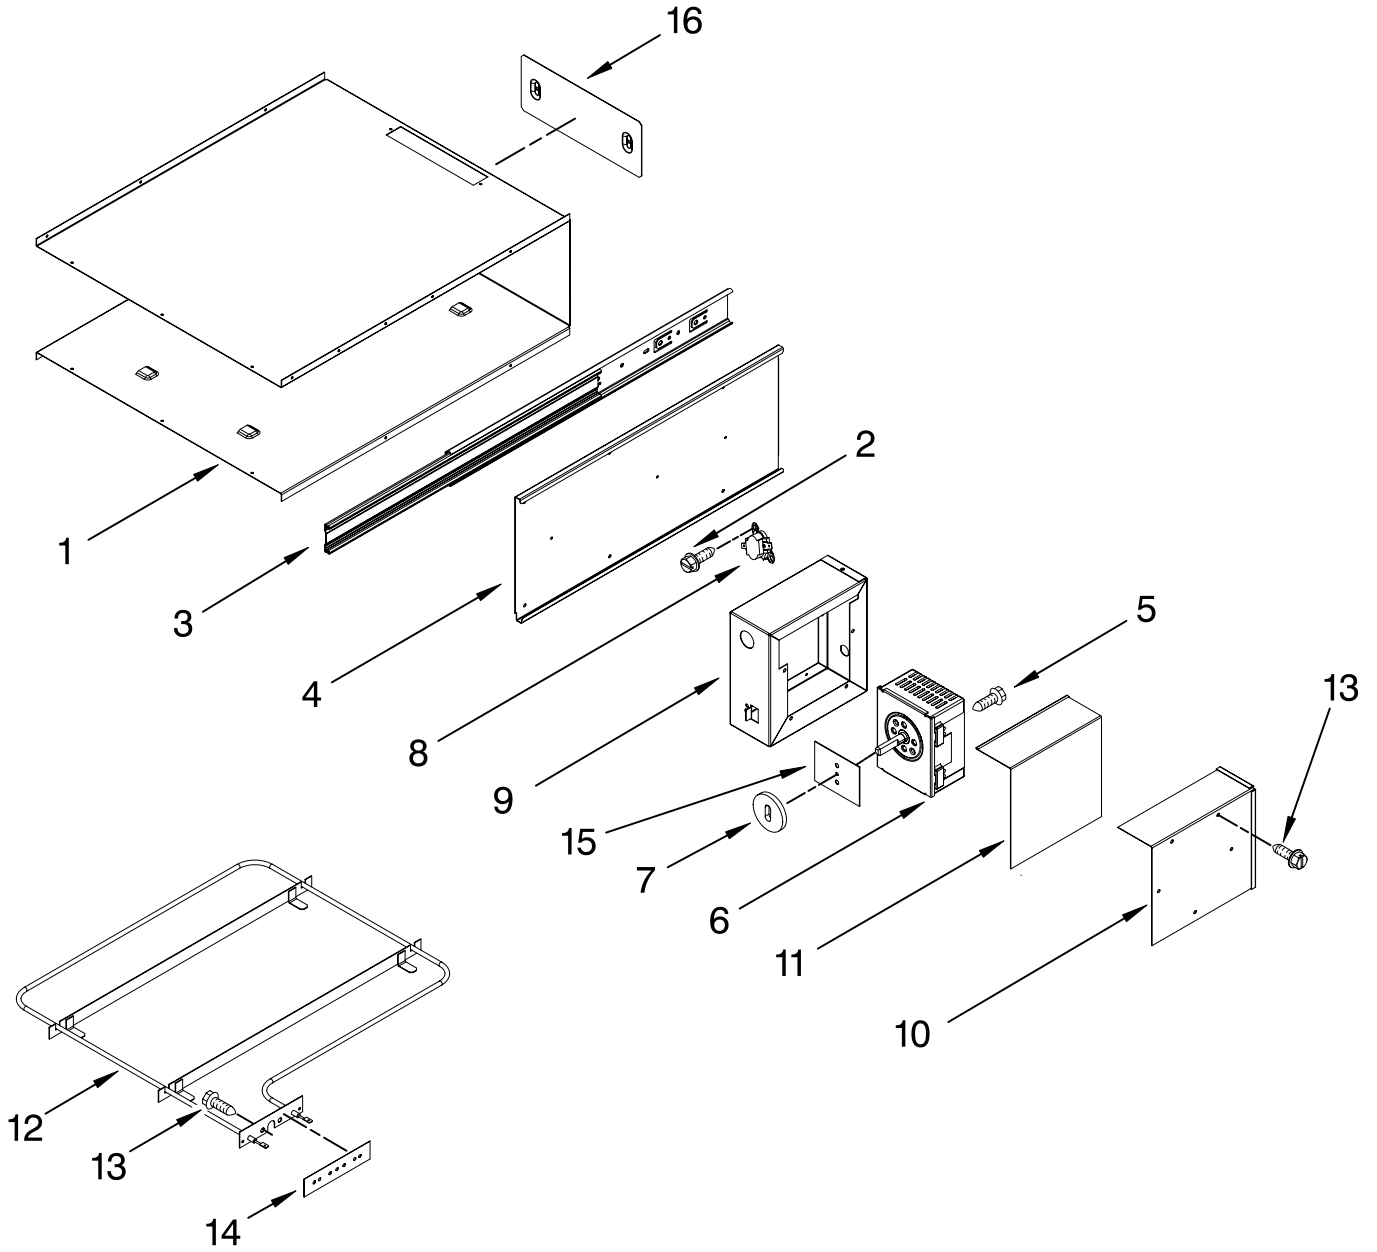

INTERNAL WARMING DRAWER PARTS

For Models: KEWS105SSS00, KEWS105SPA00
(Stainless) (Panel Ready)

FOR ORDERING INFORMATION REFER TO PARTS PRICE LIST

INTERNAL WARMING DRAWER PARTS

For Models: KEWS105SSS00, KEWS105SPA00
(Stainless) (Panel Ready)

Illus. No.	Part No.	DESCRIPTION
1	9762305	Wrapper
2	313806	Screw (1)
3	9762346	Slide Assembly
4		Wall
	9762307	Right
	9762308	Left
5	311865	Screw
6	W10121337	Control
7	W10117362	Gasket, Control
8	9763126	Thermal Fuse
9	9763122	Enclosure, Electric
10	9763121	Cover, Enclosure
11	W10117363	Gasket, Enclosure
12	9762329	Element, Heating
13	3196537	Screw
14	W10118049	Seal, Heating Element
15	W10118113	Seal, Switch
16	W10118073	Heat Shield

FOLLOWING PARTS NOT ILLUSTRATED

WIRING HARNESS PARTS

W10080110	Harness, Wire (Main)
W10080120	Power Cord
9762347	Sensor, Sealed
4452601	Strain Relief
4450800	Screw, Ground (Power Cord)
8537055	Stainless Cleaner

ACCESSORY PARTS

	Front Panel Assembly, Includes Handle & Badge
8212671	Black
8212672	White