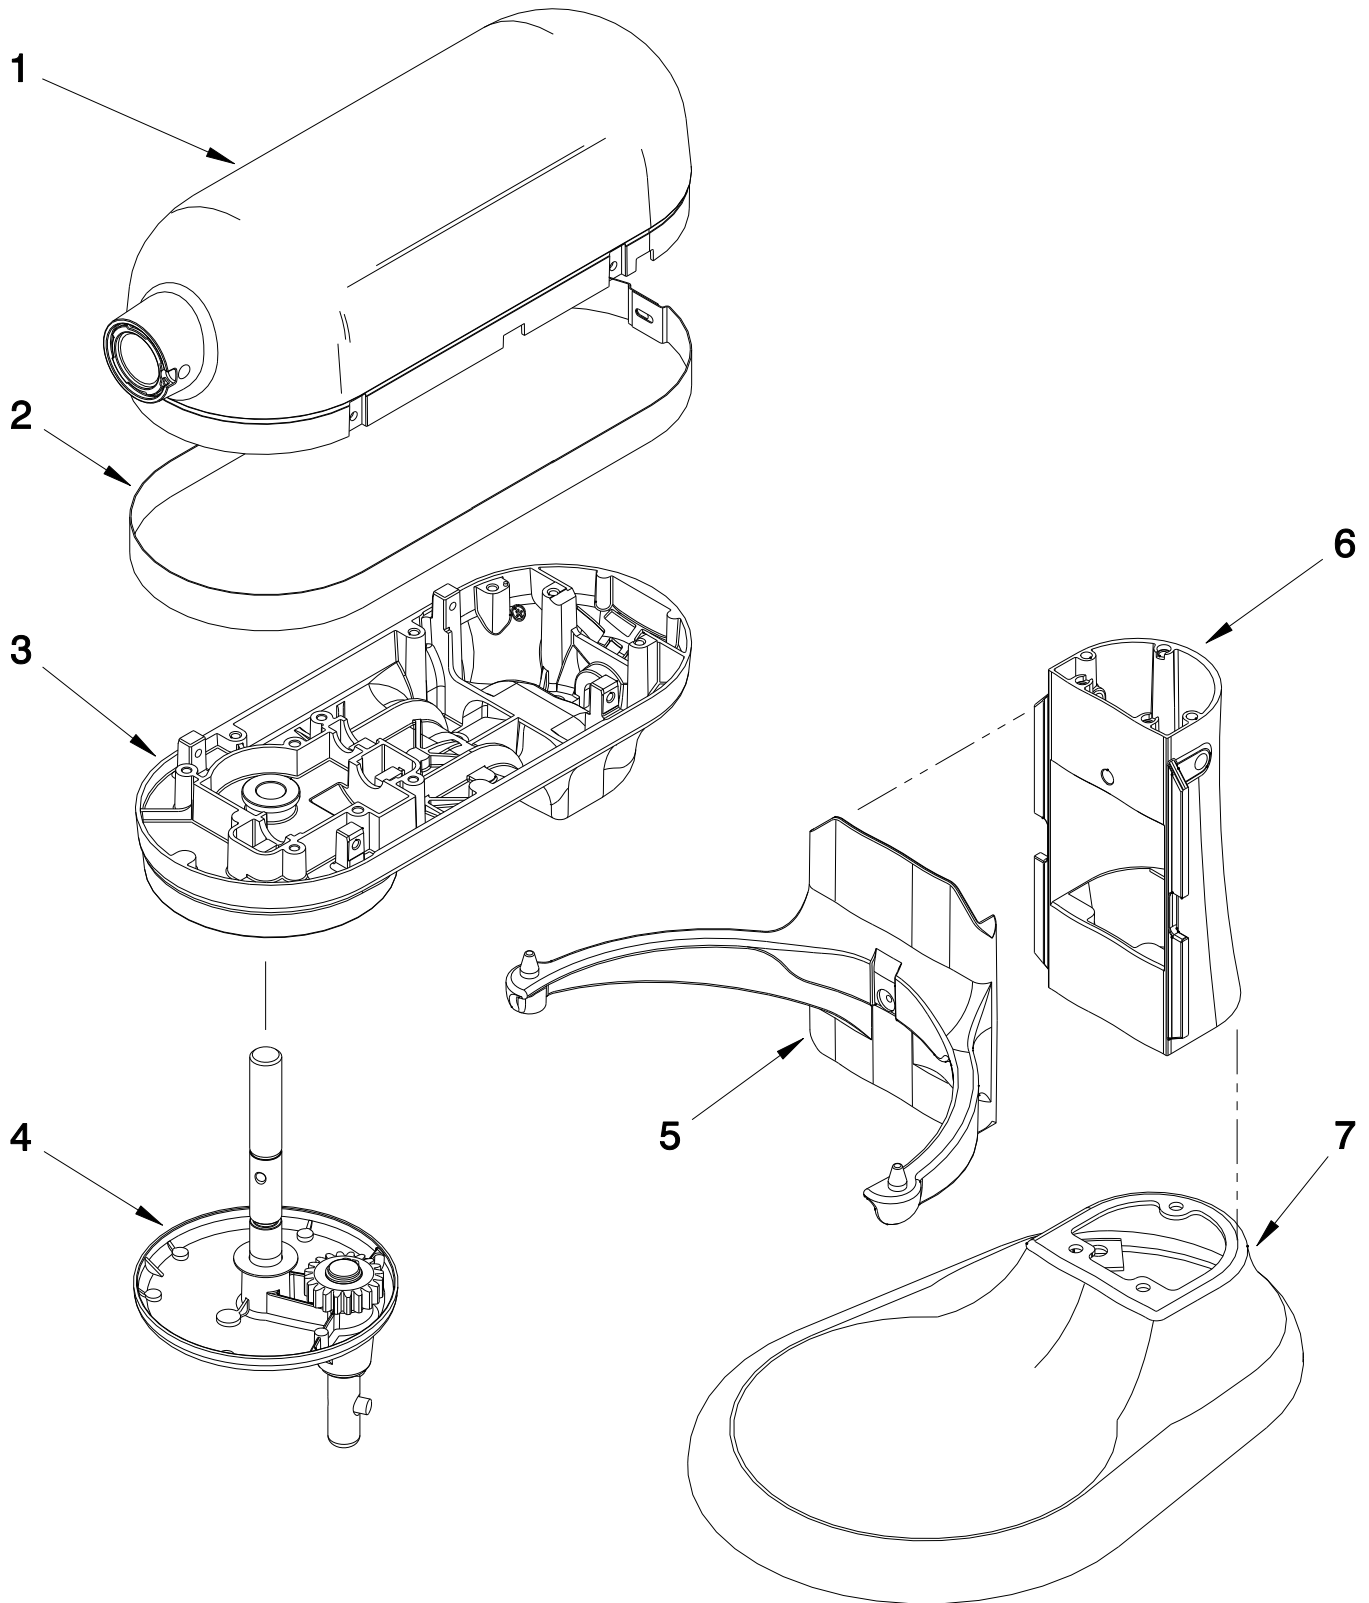

KitchenAid®

6 QT. STAND MIXER

MODELS:

KL26M1XER5 (Empire Red)
KL26M1XOB5 (Onyx Black)
KL26M1XSL5 (Silver)

COLOR VARIATION PARTS

COLOR VARIATION PARTS

<u>Illus.</u> <u>No.</u>	<u>Part No.</u>	<u>Description</u>	<u>Illus.</u> <u>No.</u>	<u>Part No.</u>	<u>Description</u>	<u>Illus.</u> <u>No.</u>	<u>Part No.</u>	<u>Description</u>
1		Motor Housing	4		Planetary	6		Column
	9705300	Empire Red		9708180	Empire Red		9705324	Empire Red
	9705296	Onyx Black		9708176	Onyx Black		9705320	Onyx Black
	9709571	Silver		9709575	Silver		9709585	Silver
2		Trim Band	5		Bowl Support and Pins	7		Base & Foot Assembly
	W10809493	Black		9705360	Empire Red		9705348	Empire Red
3		Lower Gearcase		9705356	Onyx Black		9705344	Onyx Black
	9706331	Empire Red		W10327840	Silver		9709588	Silver
	9706311	Onyx Black						
	9709578	Silver						

BASE AND PEDESTAL UNIT PARTS

BASE AND PEDESTAL UNIT PARTS

<u>Illus.</u> <u>No.</u>	<u>Part No.</u>	<u>Description</u>	<u>Illus.</u> <u>No.</u>	<u>Part No.</u>	<u>Description</u>	<u>Illus.</u> <u>No.</u>	<u>Part No.</u>	<u>Description</u>
1		Literature Parts	8		Base and Foot Assembly	15		Column Assembly
	W10862776	Use & Care Guide			(Refer to Color Variation Parts Page)			(Refer to Color Variation Parts Page)
2	3400200	Screw			(Refer to Color Variation Parts Page)	16	9703485	Beater, Flat (Burnished)
3	W10245251	Bowl, 6 Qt.	9	9708649	Foot	17	W10536041	Hook, Dough (Burnished)
4	240185	Pin, Retaining Bowl	10	9703307	Ring, Retaining	18	9706885	Arm, Bowl Lift
5	W10504114	Clip, Bowl Retainer	11	W10598835	Rod, Bowl Lift	19	9703491	Whip, Wire
6	3400018	Screw	12	9237	Spring, Lift Rod	20	9703426	Cam, Adjusting
7		Bowl Support	13	9703439	Washer	21	3400863	Screw
		(Refer to Color Variation Parts Page)	14	8533907	Nut	22	W10598836	Handle, Bowl Lift