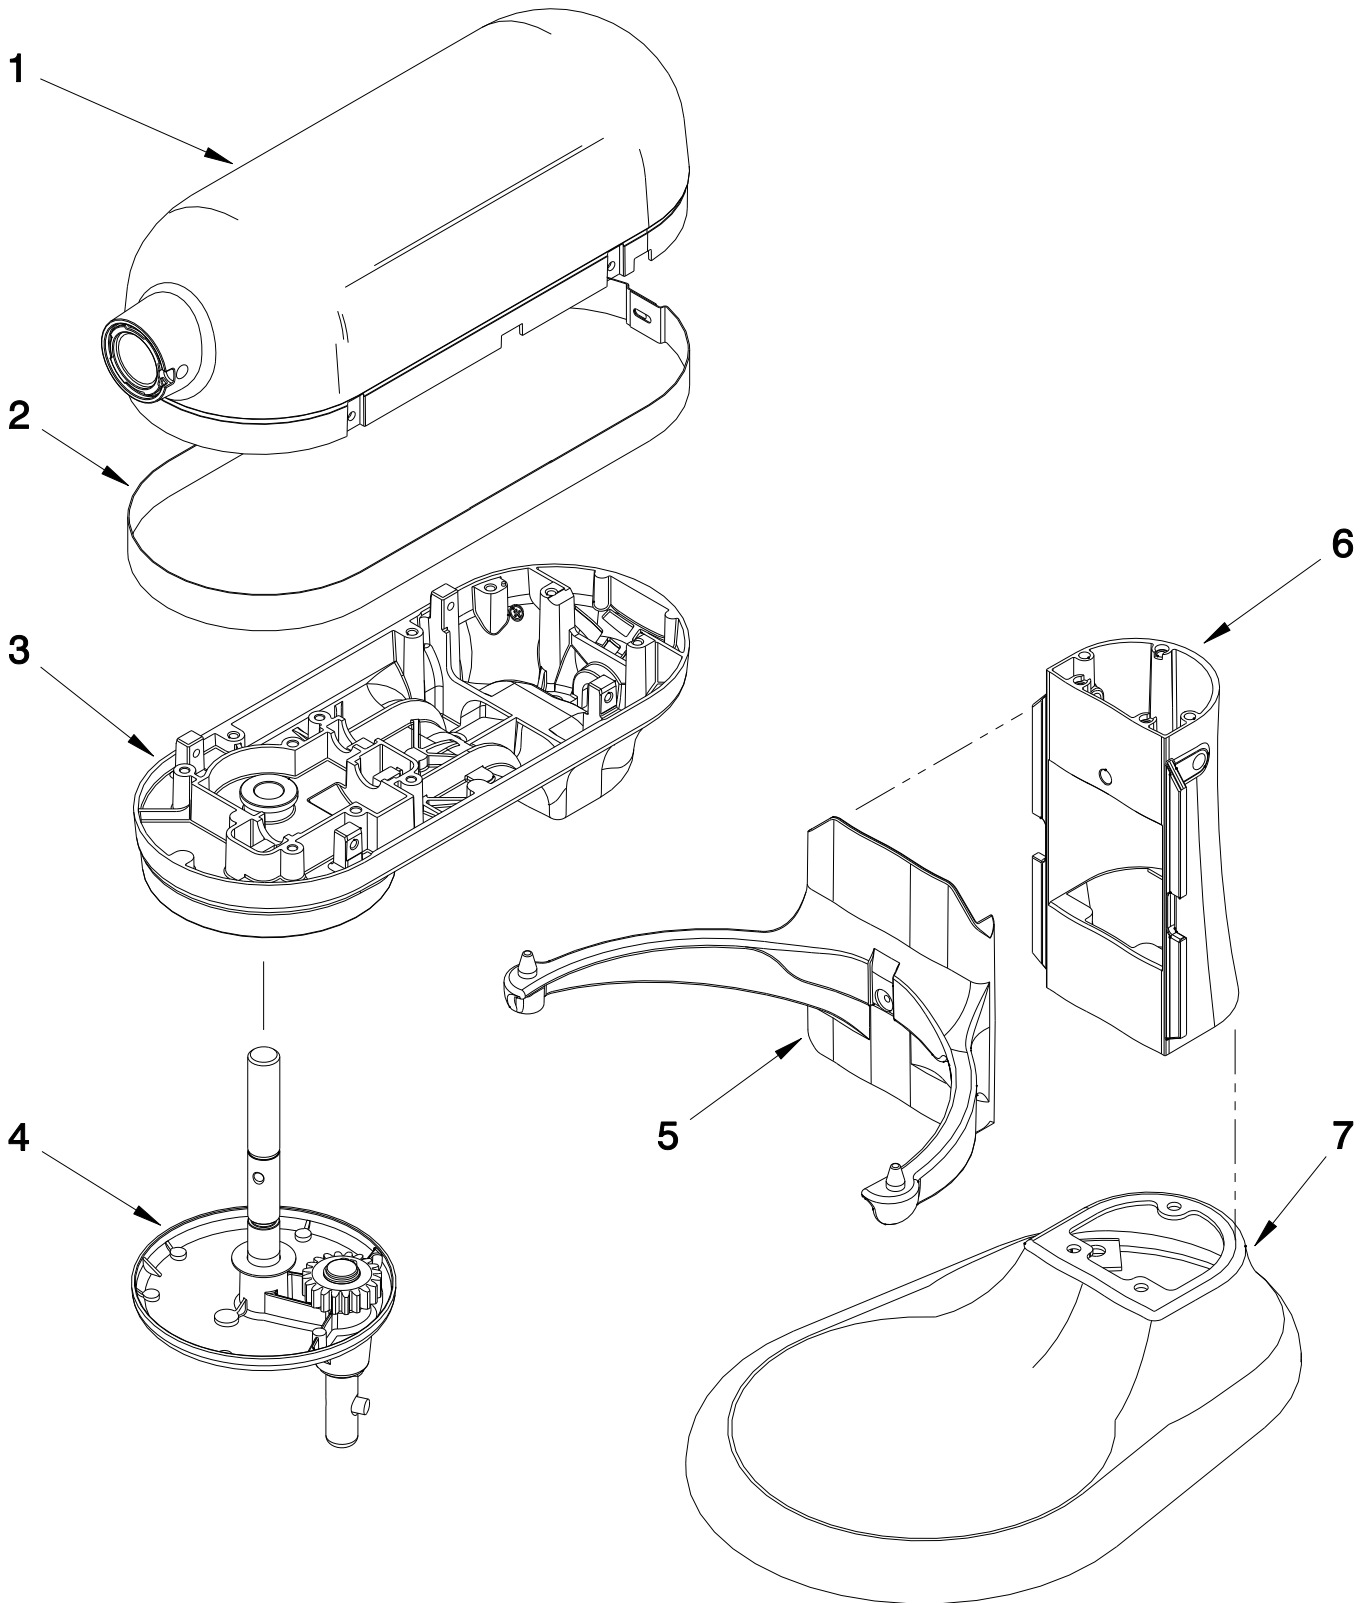

KitchenAid®

6 QT. STAND MIXER

MODELS:

KL26M1XER5 (Empire Red)
KL26M1XOB5 (Onyx Black)
KL26M1XSL5 (Silver)

COLOR VARIATION PARTS

COLOR VARIATION PARTS

<u>Illus.</u> <u>No.</u>	<u>Part No.</u>	<u>Description</u>	<u>Illus.</u> <u>No.</u>	<u>Part No.</u>	<u>Description</u>	<u>Illus.</u> <u>No.</u>	<u>Part No.</u>	<u>Description</u>
1		Motor Housing	4		Planetary	6		Column
	9705300	Empire Red		9708180	Empire Red		9705324	Empire Red
	9705296	Onyx Black		9708176	Onyx Black		9705320	Onyx Black
	9709571	Silver		9709575	Silver		9709585	Silver
2		Trim Band	5		Bowl Support and Pins	7		Base & Foot Assembly
	W10809493	Black		9705360	Empire Red		9705348	Empire Red
3		Lower Gearcase		9705356	Onyx Black		9705344	Onyx Black
	9706331	Empire Red		W10327840	Silver		9709588	Silver
	9706311	Onyx Black						
	9709578	Silver						

BASE AND PEDESTAL UNIT PARTS

BASE AND PEDESTAL UNIT PARTS

<u>Illus.</u> <u>No.</u>	<u>Part No.</u>	<u>Description</u>	<u>Illus.</u> <u>No.</u>	<u>Part No.</u>	<u>Description</u>	<u>Illus.</u> <u>No.</u>	<u>Part No.</u>	<u>Description</u>
1		Literature Parts	8		Base and Foot Assembly	15		Column Assembly
	W10862776	Use & Care Guide			(Refer to Color Variation Parts Page)			(Refer to Color Variation Parts Page)
2	3400200	Screw			(Refer to Color Variation Parts Page)	16	9703485	Beater, Flat (Burnished)
3	W10245251	Bowl, 6 Qt.	9	9708649	Foot	17	W10536041	Hook, Dough (Burnished)
4	240185	Pin, Retaining Bowl	10	9703307	Ring, Retaining	18	9706885	Arm, Bowl Lift
5	W10504114	Clip, Bowl Retainer	11	W10598835	Rod, Bowl Lift	19	9703491	Whip, Wire
6	3400018	Screw	12	9237	Spring, Lift Rod	20	9703426	Cam, Adjusting
7		Bowl Support	13	9703439	Washer	21	3400863	Screw
		(Refer to Color Variation Parts Page)	14	8533907	Nut	22	W10598836	Handle, Bowl Lift