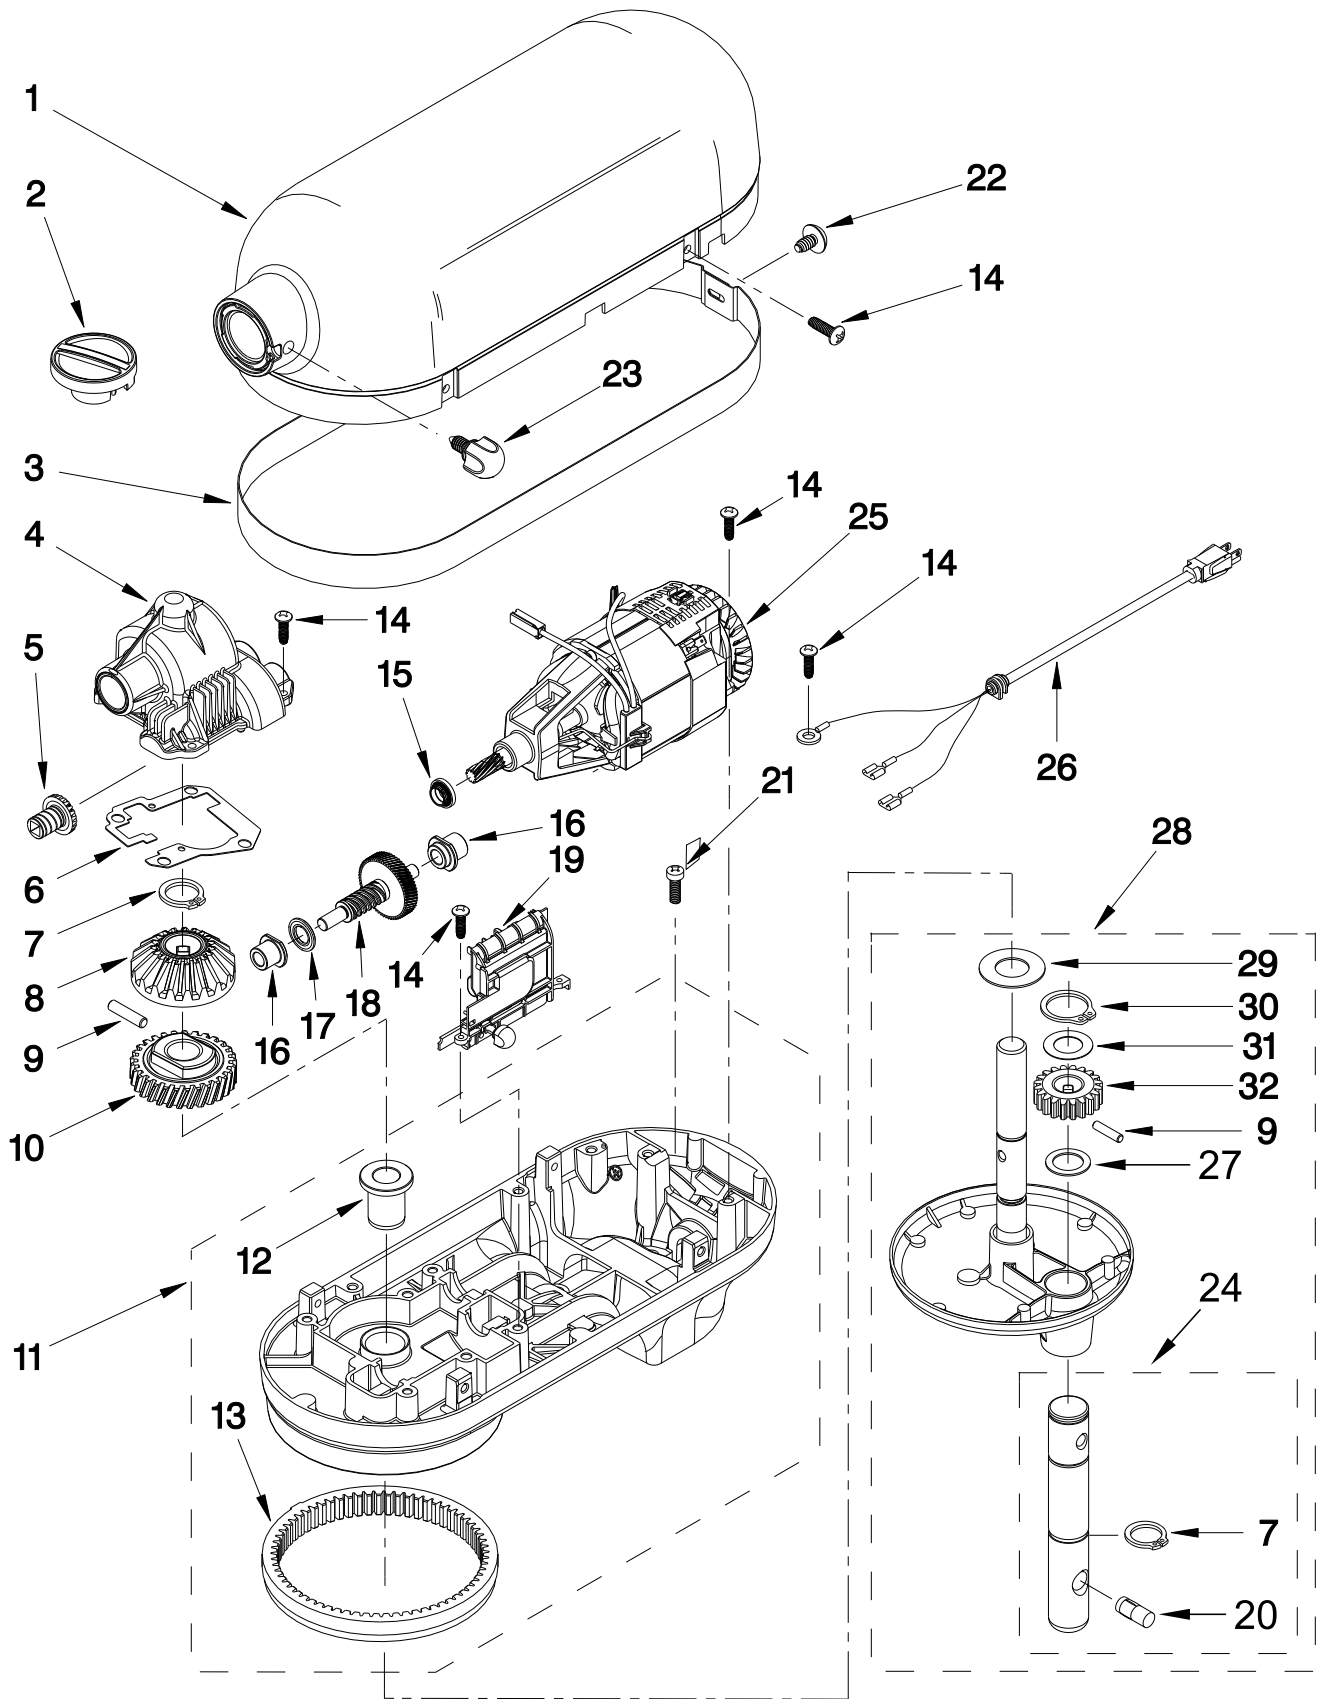

CASE, GEARING AND PLANETARY UNIT PARTS

CASE, GEARING AND PLANETARY UNIT PARTS

<u>Illus.</u> <u>No.</u>	<u>Part No.</u>	<u>Description</u>	<u>Illus.</u> <u>No.</u>	<u>Part No.</u>	<u>Description</u>	<u>Illus.</u> <u>No.</u>	<u>Part No.</u>	<u>Description</u>
1		Motor Housing (Refer to Color Variation Parts Page)	12	16897	Bearing, Lower Center	25	W10247536	Motor, 120 Volt
2	9707983	Cap, Attachment Hub (Nickel)	13	9703339	Gear, Internal	26		Cord, Power
3		Band, Trim (Refer to Color Variation Parts Page)	14	3400814	Screw		W10325656	Black
4	9709125	Transmission Housing	15	9706247	Seal, Motor Shaft	27	8533910	Washer
5	9703338	Gear, Attachment Hub Level	16		Bearing	28		Planetary Assembly (Refer to Color Variation Parts Page)
6	9709511	Gasket, Transmission		W10170080	Front	29	W10323379	Washer, Fiber
7	9703680	Clip, Retaining		W10170081	Rear	30	9703438	Ring, Retaining
8	9703337	Gear, Bevel	17	9703445	Bearing, Thrust	31	9706090	Washer
9	9707223	Pin, Retaining	18	9709231	Gear, Worm	32	9707627	Gear, Pinion
10	9706529	Gear, Worm Follower	19	9706648	Control with Black Knob			
11		Lower Gearcase (Refer to Color Variation Parts Page)	20	9704677	Pin, Groove			
			21	3400200	Screw			
			22	3400617	Screw			
			23		Thumb Screw			
				9709194	Black			
			24	9708191	Shaft, Agitator