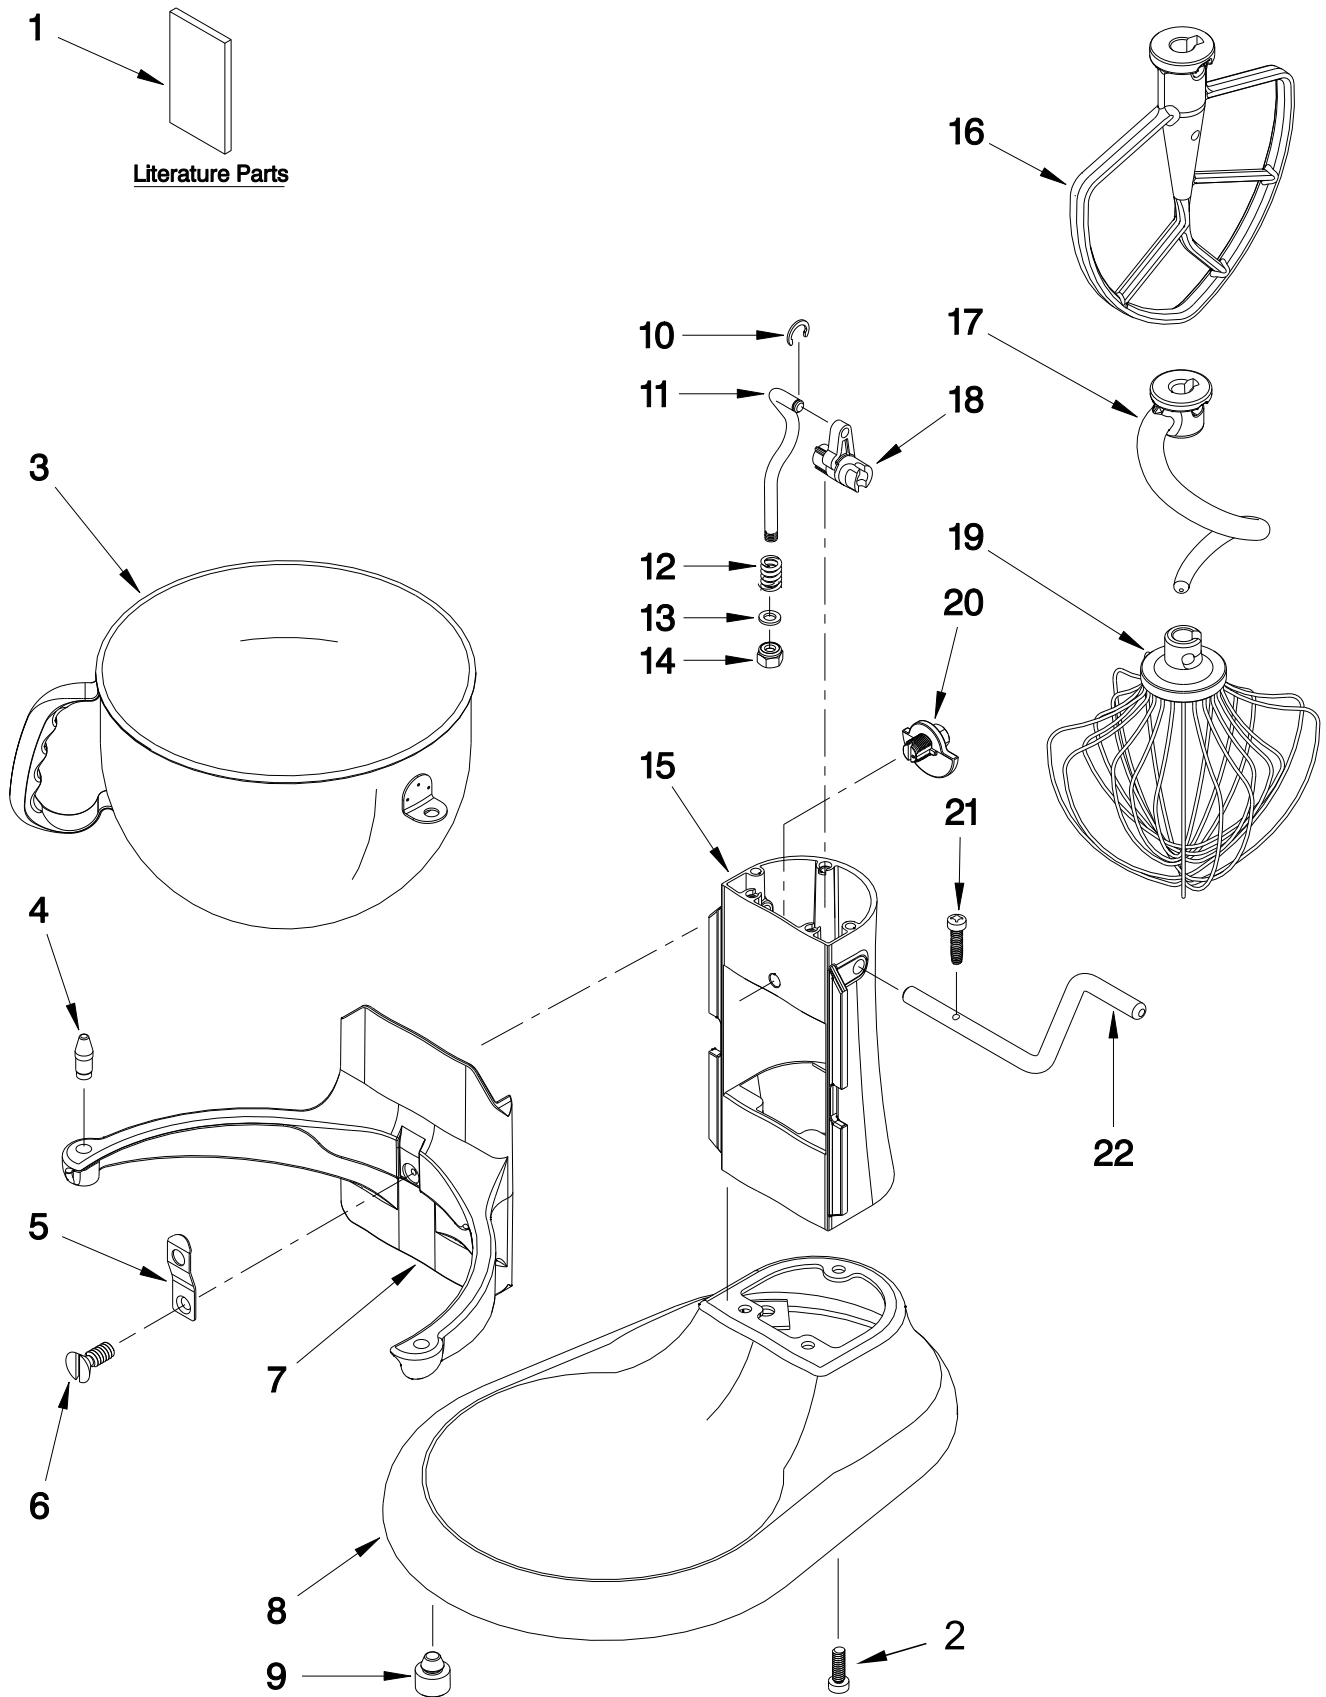

KitchenAid®

6 QT. STAND MIXER

MODELS:

KL26M1XER5 (Empire Red)
KL26M1XOB5 (Onyx Black)
KL26M1XSL5 (Silver)

COLOR VARIATION PARTS

COLOR VARIATION PARTS

<u>Illus.</u> <u>No.</u>	<u>Part No.</u>	<u>Description</u>	<u>Illus.</u> <u>No.</u>	<u>Part No.</u>	<u>Description</u>	<u>Illus.</u> <u>No.</u>	<u>Part No.</u>	<u>Description</u>
1		Motor Housing	4		Planetary	6		Column
	9705300	Empire Red		9708180	Empire Red		9705324	Empire Red
	9705296	Onyx Black		9708176	Onyx Black		9705320	Onyx Black
	9709571	Silver		9709575	Silver		9709585	Silver
2		Trim Band	5		Bowl Support and Pins	7		Base & Foot Assembly
	W10809493	Black		9705360	Empire Red		9705348	Empire Red
3		Lower Gearcase		9705356	Onyx Black		9705344	Onyx Black
	9706331	Empire Red		W10327840	Silver		9709588	Silver
	9706311	Onyx Black						
	9709578	Silver						

BASE AND PEDESTAL UNIT PARTS

BASE AND PEDESTAL UNIT PARTS

<u>Illus.</u> <u>No.</u>	<u>Part No.</u>	<u>Description</u>	<u>Illus.</u> <u>No.</u>	<u>Part No.</u>	<u>Description</u>	<u>Illus.</u> <u>No.</u>	<u>Part No.</u>	<u>Description</u>
1		Literature Parts	8		Base and Foot Assembly	15		Column Assembly
	W10862776	Use & Care Guide			(Refer to Color Variation Parts Page)			(Refer to Color Variation Parts Page)
2	3400200	Screw			(Refer to Color Variation Parts Page)	16	9703485	Beater, Flat (Burnished)
3	W10245251	Bowl, 6 Qt.	9	9708649	Foot	17	W10536041	Hook, Dough (Burnished)
4	240185	Pin, Retaining Bowl	10	9703307	Ring, Retaining	18	9706885	Arm, Bowl Lift
5	W10504114	Clip, Bowl Retainer	11	W10598835	Rod, Bowl Lift	19	9703491	Whip, Wire
6	3400018	Screw	12	9237	Spring, Lift Rod	20	9703426	Cam, Adjusting
7		Bowl Support	13	9703439	Washer	21	3400863	Screw
		(Refer to Color Variation Parts Page)	14	8533907	Nut	22	W10598836	Handle, Bowl Lift