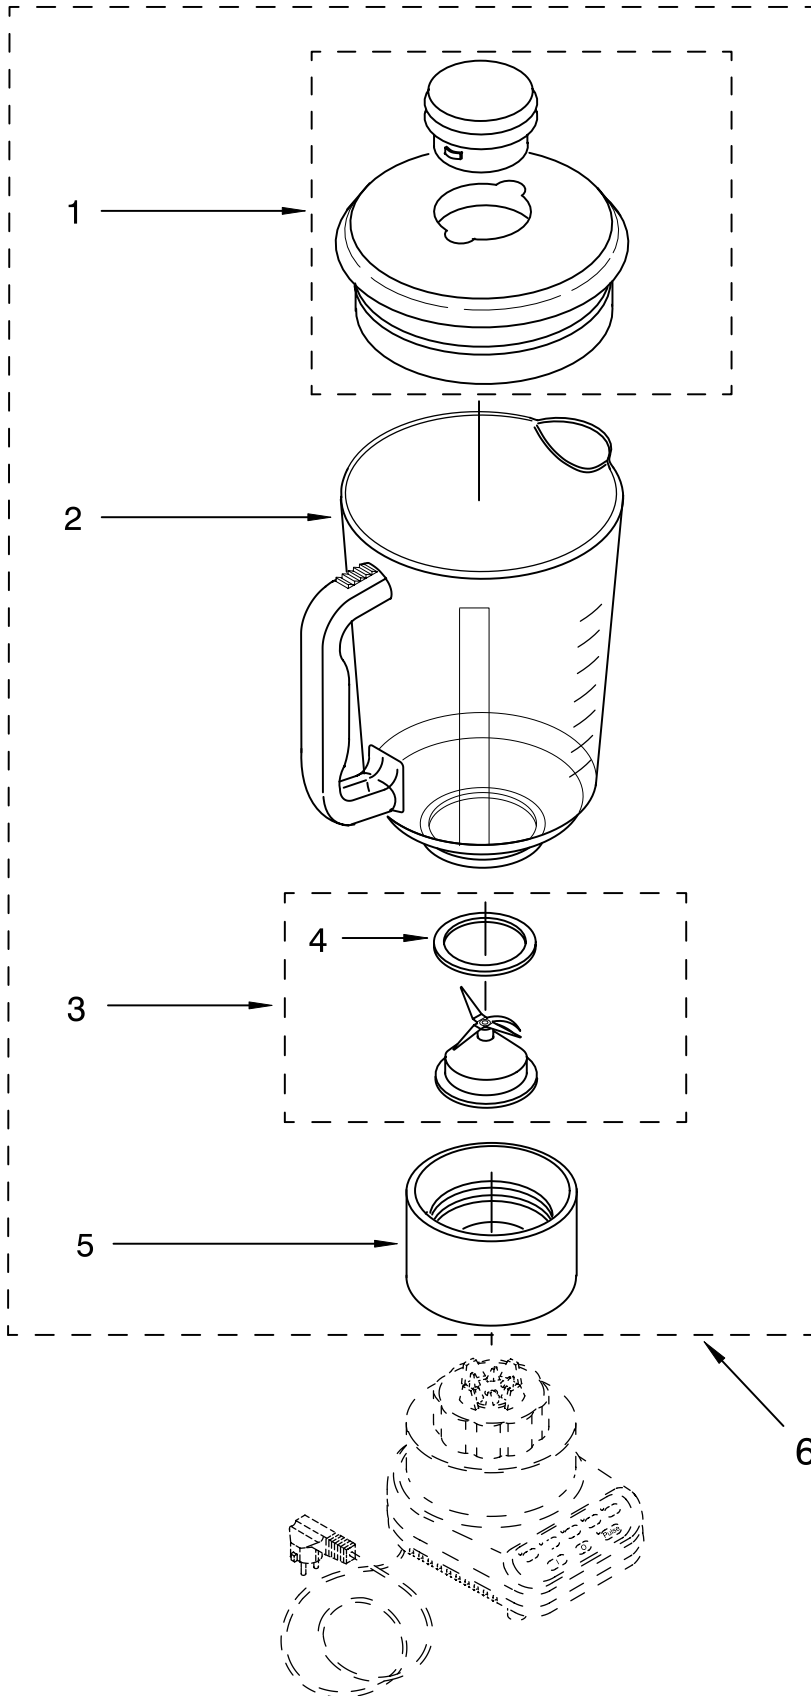

ATTACHMENT PARTS

FOR VARIATIONS OF MODEL: KSB5__4

Illus. No.	Part No.	DESCRIPTION
1	9704920	Lid And Cap
		White
		Onyx Black
		Cobalt Blue
		Majestic Yellow
		Empire Green
		Empire Red
		Almond Creme
		Tangerine
		Pink
2		Jar
	9704200	Clear Glass
3	9704291	Dome & Blade Assy
4	9704204	Seal, Insert
5		Collar
		White
		Onyx Black
		Cobalt Blue
		Majestic Yellow
		Empire Green
		Empire Red
		Almond Creme
		Tangerine
		Pink
6		Upper Assembly, Complete
	4176524	White
		Onyx Black
		Cobalt Blue
		Majestic Yellow
		Empire Green
		Empire Red
		Almond Creme
		Tangerine
		Pink

FOR ORDERING INFORMATION REFER TO PARTS PRICE LIST