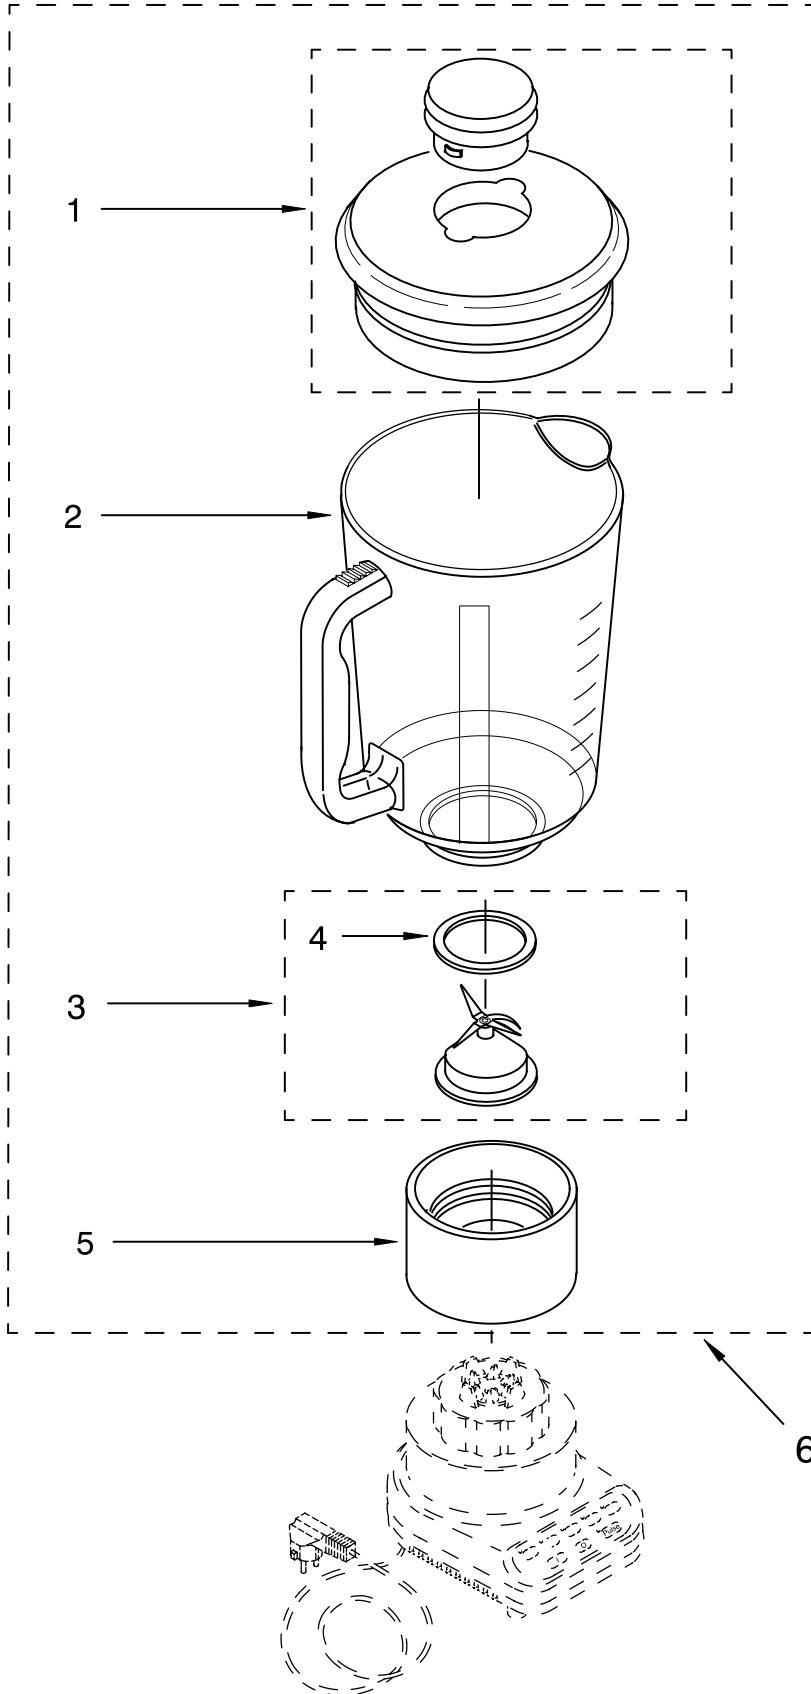

PARTS LIST

for

KitchenAid®

5-SPEED BLENDER

MODELS:

| | |
|----------------------------------|-----------------------------------|
| KSB5WH4 (White) | KSB5PK4 (Pink) |
| KSB5OB4 (Onyx Black) | KSB5WW4 (White on White) |
| KSB5CR4 (Chrome) | 4KSB5WH4 (White) |
| KSB5BU4 (Cobalt Blue) | 4KSB5OB4 (Onyx Black) |
| KSB5MY4 (Majestic Yellow) | 4KSB5CR4 (Chrome) |
| KSB5GN4 (Empire Green) | 4KSB5BU4 (Cobalt Blue) |
| KSB5ER4 (Empire Red) | 4KSB5MY4 (Majestic Yellow) |
| KSB5AC4 (Almond Creme) | 4KSB5GN4 (Empire Green) |
| KSB5GR4 (Imperial Grey) | 4KSB5ER4 (Empire Red) |
| KSB5NK4 (Brushed Nickel) | 4KSB5TG4 (Tangerine) |
| KSB5TG4 (Tangerine) | 4KSB5BK4 (Imperial Black) |
| KSB5BK4 (Imperial Black) | 4KSB5MC4 (Metallic Chrome) |
| KSB5CP4 (Satin Copper) | 4KSB5PK4 (Pink) |
| KSB5MC4 (Metallic Chrome) | 4KSB5WW4 (White on White) |

FOR ORDERING INFORMATION REFER TO PARTS PRICE LIST

ATTACHMENT PARTS

FOR VARIATIONS OF MODEL: KSB5__4

| Illus. No. | Part No. | DESCRIPTION |
|------------|----------|--------------------------|
| 1 | 9704920 | Lid And Cap |
| | 9704920 | White |
| | 9704922 | Onyx Black |
| | 9704924 | Cobalt Blue |
| | 9704926 | Majestic Yellow |
| | 9704925 | Empire Green |
| | 9704923 | Empire Red |
| | 9704921 | Almond Creme |
| | 9707549 | Tangerine |
| | 9708773 | Pink |
| 2 | 9704200 | Jar |
| | 9704200 | Clear Glass |
| 3 | 9704291 | Dome & Blade Assy |
| 4 | 9704204 | Seal, Insert |
| 5 | 9704251 | Collar |
| | 9704251 | White |
| | 9704253 | Onyx Black |
| | 9704255 | Cobalt Blue |
| | 9704257 | Majestic Yellow |
| | 9704256 | Empire Green |
| | 9704254 | Empire Red |
| | 9704252 | Almond Creme |
| | 9707551 | Tangerine |
| | 9708775 | Pink |
| 6 | 4176524 | Upper Assembly, Complete |
| | 4176524 | White |
| | 9704212 | Onyx Black |
| | 9704214 | Cobalt Blue |
| | 9704216 | Majestic Yellow |
| | 9704215 | Empire Green |
| | 9704213 | Empire Red |
| | 9704211 | Almond Creme |
| | 9707548 | Tangerine |
| | 9708772 | Pink |