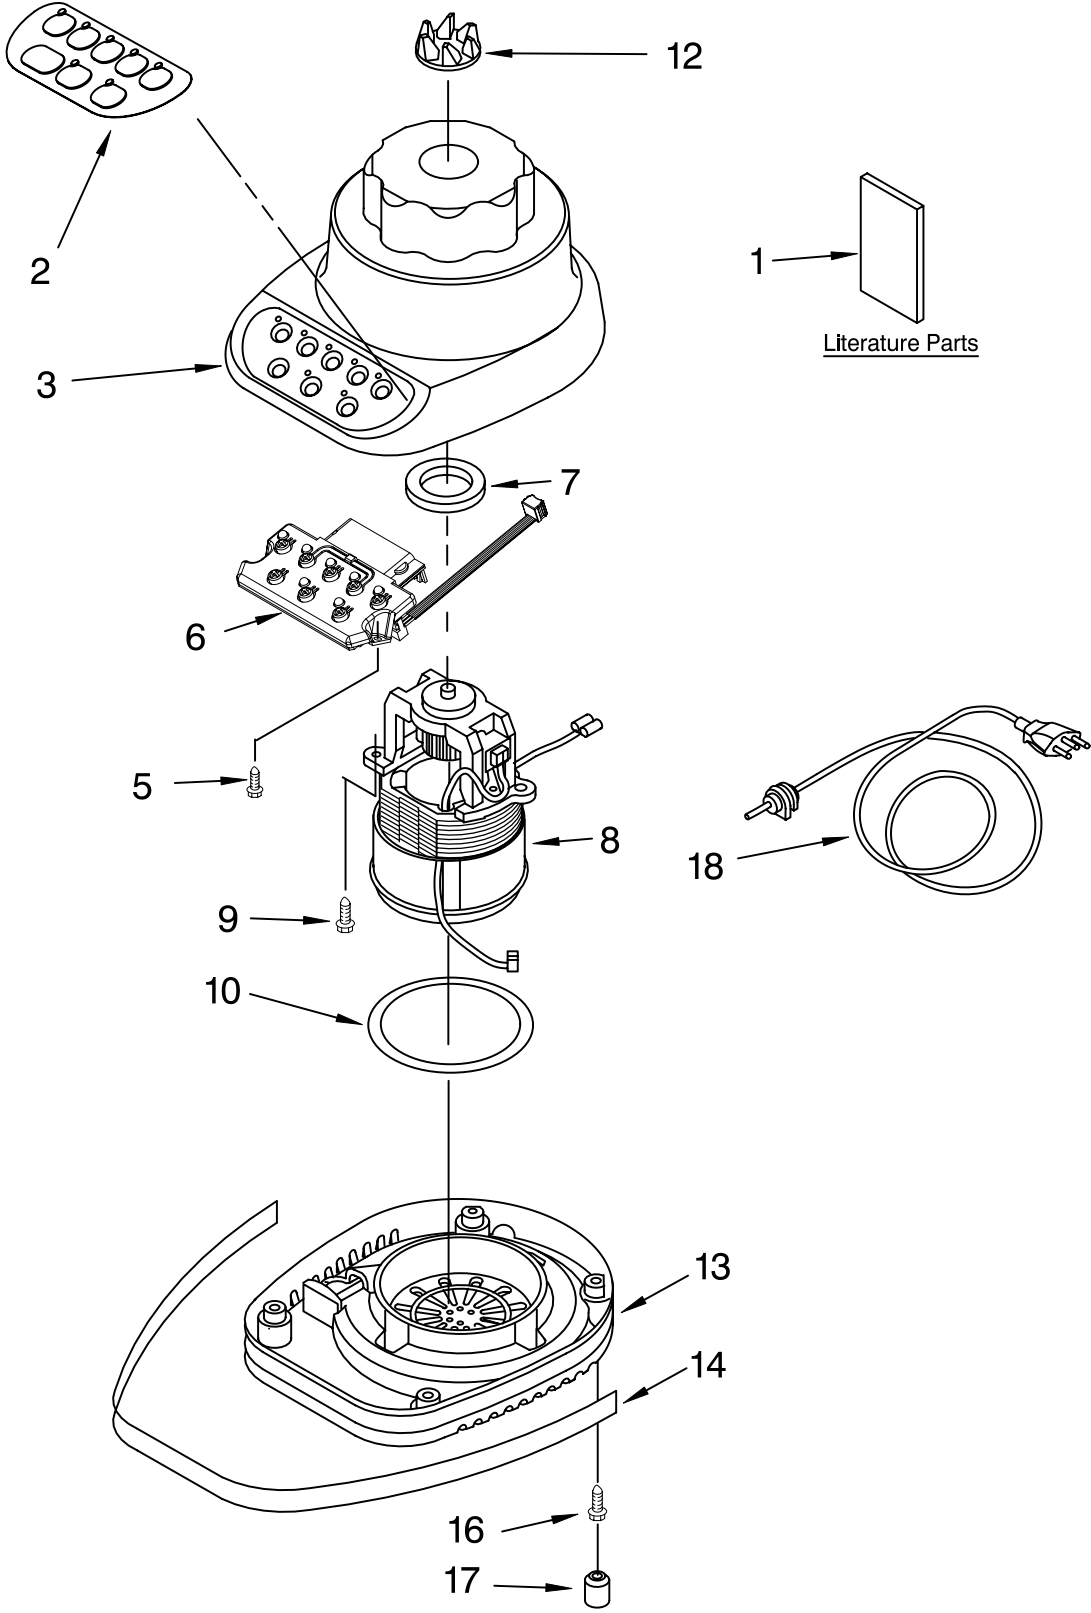

UNIT PARTS

FOR VARIATIONS OF MODEL: KSB5__4

FOR ORDERING INFORMATION REFER TO PARTS PRICE LIST