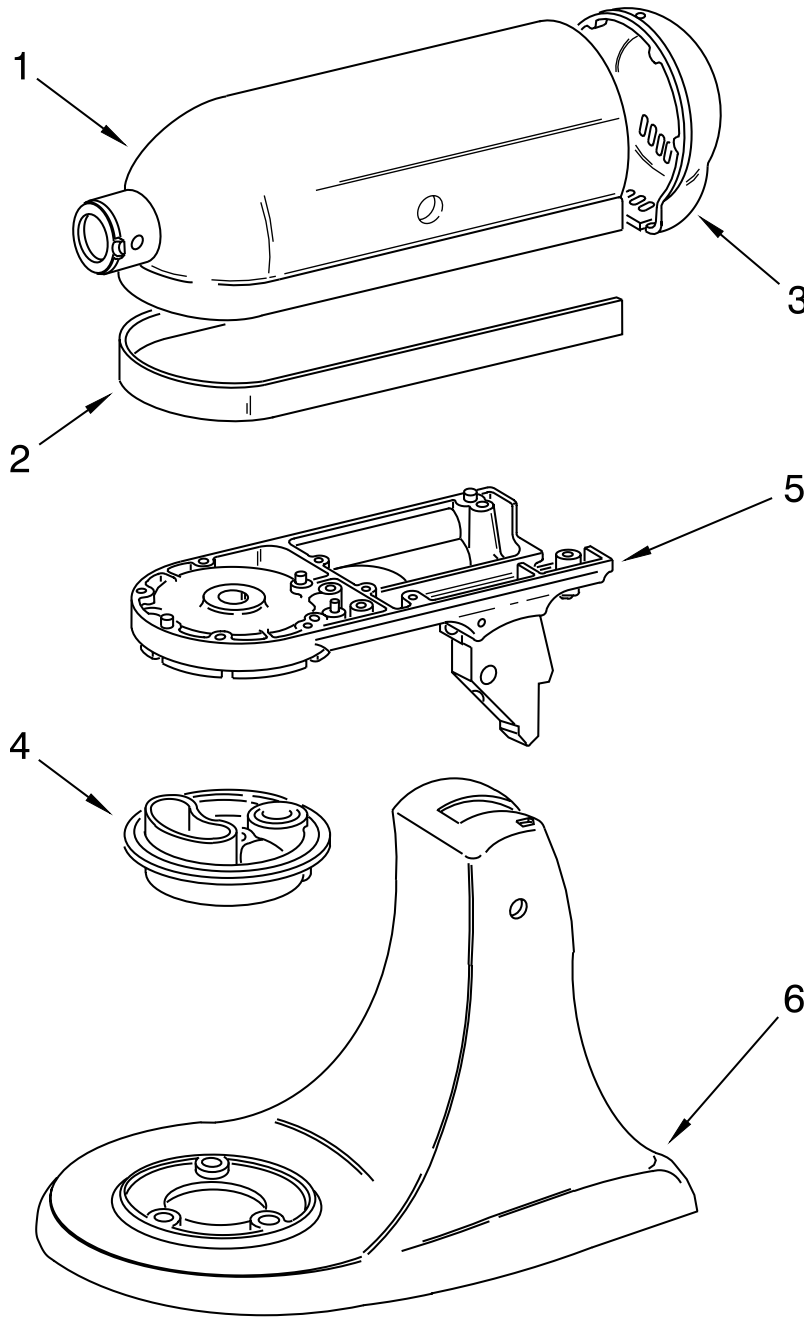

PARTS LIST

for

KitchenAid®

5 QT. STAND MIXER

ARTISAN TILT HEAD

MODELS:

KSM150PSOB1 (Onyx Black)
KSM150PSMY1 (Majestic Yellow)
KSM150PSGR1 (Imperial Grey)
KSM150PSGN1 (Empire Green)
KSM150PSER1 (Empire Red)
KSM150PSBU1 (Cobalt Blue)
KSM150PSAC1 (Almond Creme)
KSM150PSCL1 (Crystal Blue)

FOR CUSTOMER SATISFACTION ALWAYS USE
FACTORY SPECIFICATION PARTS

KITCHENAID

ST. JOSEPH MICHIGAN 49085

COLOR VARIATION PARTS

For Models: KSM150PS_1

Illus. No.	Part No.	DESCRIPTION	
1	240291-13	Onyx Black	
	240291-20	Majestic Yellow	
	240291-22	Imperial Grey	
	240291-10	Empire Green	
	240291-21	Empire Red	
	240291-7	Cobalt Blue	
	240291-16	Almond Creme	
	W10476791	Crystal Blue	
	2	9706630	Black/Silver
		9706632	Almond Creme
3		End Cover	
	240253-14	Onyx Black	
	240253-21	Majestic Yellow	
	240253-23	Imperial Grey	
	240253-11	Empire Green	
	240253-22	Empire Red	
	240253-8	Cobalt Blue	
	240253-16	Almond Creme	
	W10476773	Crystal Blue	
	4		Planetary
240286-16		Onyx Black	
240286-22		Majestic Yellow	
240286-24		Imperial Grey	
240286-13		Empire Green	
240286-23		Empire Red	
240286-10		Cobalt Blue	
240286-18		Almond Creme	
W10476794		Crystal Blue	
5			Lower Gearcase
	240350-56	Onyx Black	
	240350-82	Majestic Yellow	
	240350-86	Imperial Grey	
	240350-46	Empire Green	
	240350-84	Empire Red	
	240350-31	Cobalt Blue	
	240350-62	Almond Creme	
	W10476775	Crystal Blue	
	6		Pedestal
3179275		Onyx Black	
9702303		Majestic Yellow	
9702305		Imperial Grey	
3179273		Empire Green	
9702304		Empire Red	
3179263		Cobalt Blue	
3179277		Almond Creme	
W10488414		Crystal Blue	