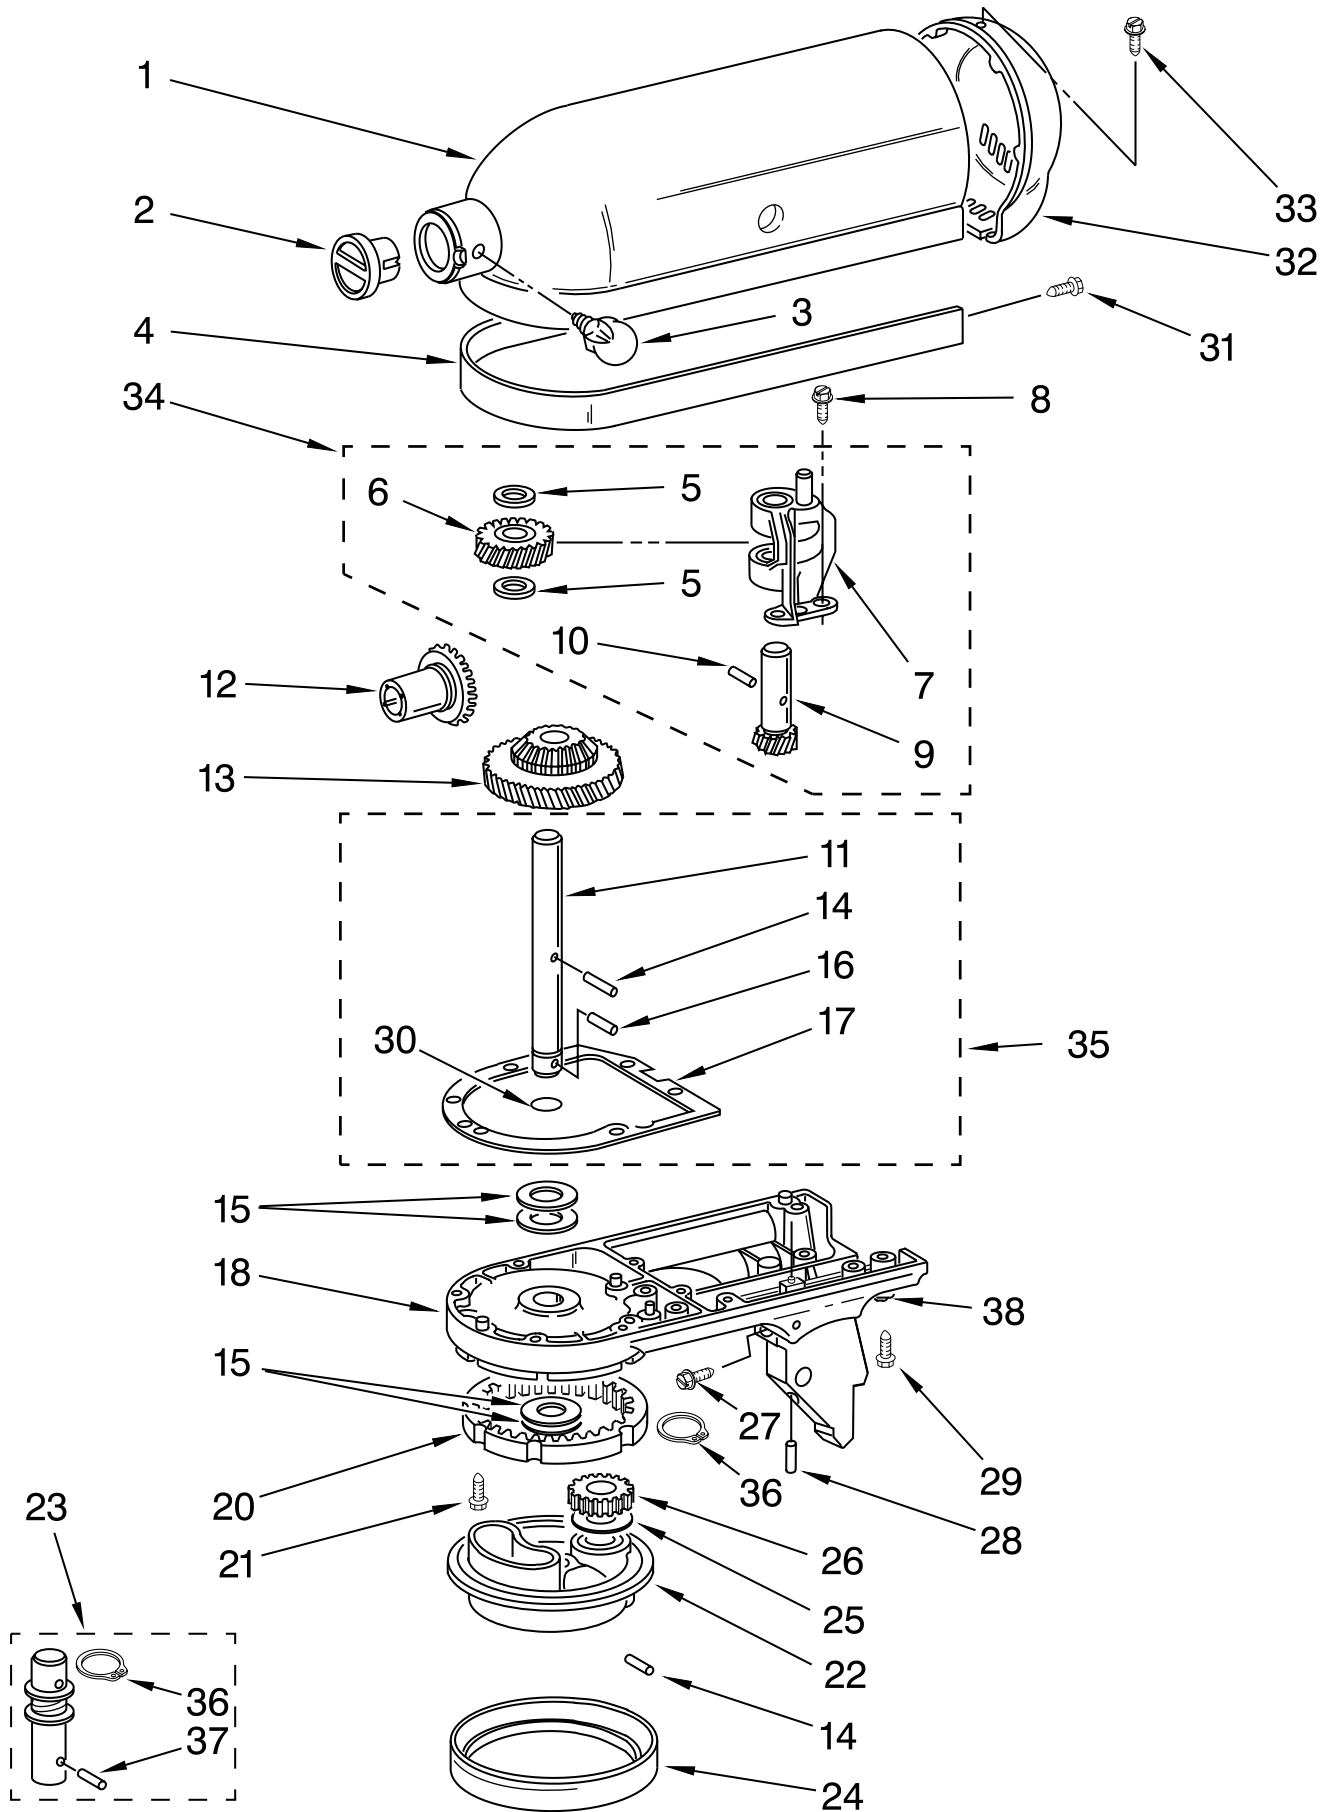

CASE, GEARING AND PLANETARY UNIT

For Models: KSM150PS_1

FOR ORDERING INFORMATION REFER TO PARTS PRICE LIST

CASE, GEARING AND PLANETARY UNIT

For Models: KSM150PS__1

Illus. No.	Part No.	DESCRIPTION	Illus. No.	Part No.	DESCRIPTION	Illus. No.	Part No.	DESCRIPTION
1	**	Gearcase Motor Housing	12	9705130	Gear, Attachment Hub Bevel	25	9706090	Washer
2		Cap, Attachment Hub	13	9709627	Bevel Pinion Center Gear	26	9703903	Pinion, Gear Agitator Shaft
	242765-2	Chrome	14	240018-1	Pin (Vertical Center Shaft)	27	89411	Screw, Adjusting
	242765-5	Almond Creme	15	W10323378	Washer	28	3400203	Screw, Set
3		Thumb Screw	16	9705443	Pin, Groove	29	3400025	Screw
	9709194	Black	17	4162324	Gasket, Transmission Case	30	67500-55	"O" Ring
	9709198	Buff	18	**	Lower Gear Case	31	311932	Screw
4	**	Band, Trim	20	9703904	Gear, Internal	32	**	Cover, End
5	W10323373	Washer	21	103994	Screw	33	4162914	Screw
6	W10112253	Worm Gear	22	**	Planetary	34	240309-2	Worm Gear Bracket And Gear
7	240308	Worm Gear Bracket And Bearing	23	4176067	Agitator Shaft	35	4160474	Center Shaft & "O" Ring
8	3400022	Screw	24	240285	Ring, Planetary Drip	36	9703438	Ring
9	240210-2	Shaft & Pinion				37	9704677	Pin, Groove
10	9705444	Pin				38	8533914	Washer, Spring Lock
11	240026	Shaft, Vertical Center						

**Refer to Page 2