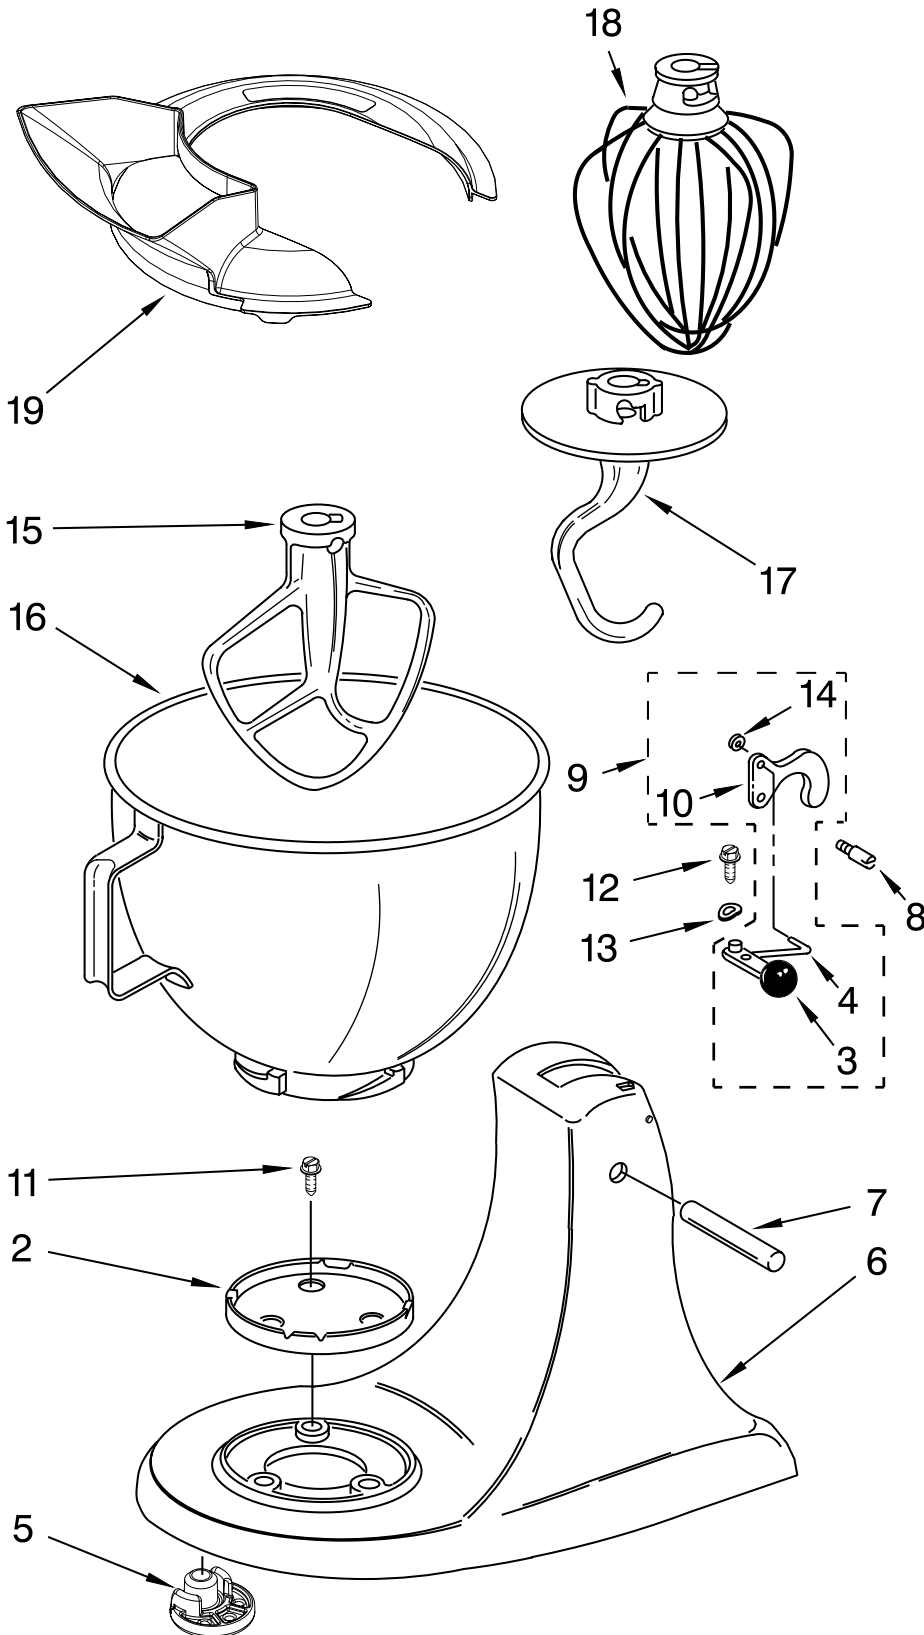

BASE AND PEDESTAL UNIT

For Models: KSM150PS_1

Illus. No.	Part No.	DESCRIPTION

1	9709785	Literature Parts Use & Care Guide
	W10122280	Repair Parts List
2	W10191926	Screw Cap Kit
3		Lever, Latch
	9709280	Black
	9709282	Buff
4	24450	Link, Latch
5	9709707	Foot, Base
6	**	Pedestal
7	16910	Pin, Hinge
8	103993	Screw, Latch Bearing
9	24452	Latch, Link & Lever
10	9709055	Latch
11	3400020	Screw
12	110679	Screw, Pivot
13	116241	Washer, Spring
14	8533912	Washer
15		Beater, Flat
	9708472	Coated, White
16	W10245282	Bowl, 5 Qt.
17	9708471	Hook, Dough
18	9704329	Whip, Wire
19	9709923	Shield, Pouring

**REFER TO PAGE 2

FOR ORDERING INFORMATION REFER TO PARTS PRICE LIST