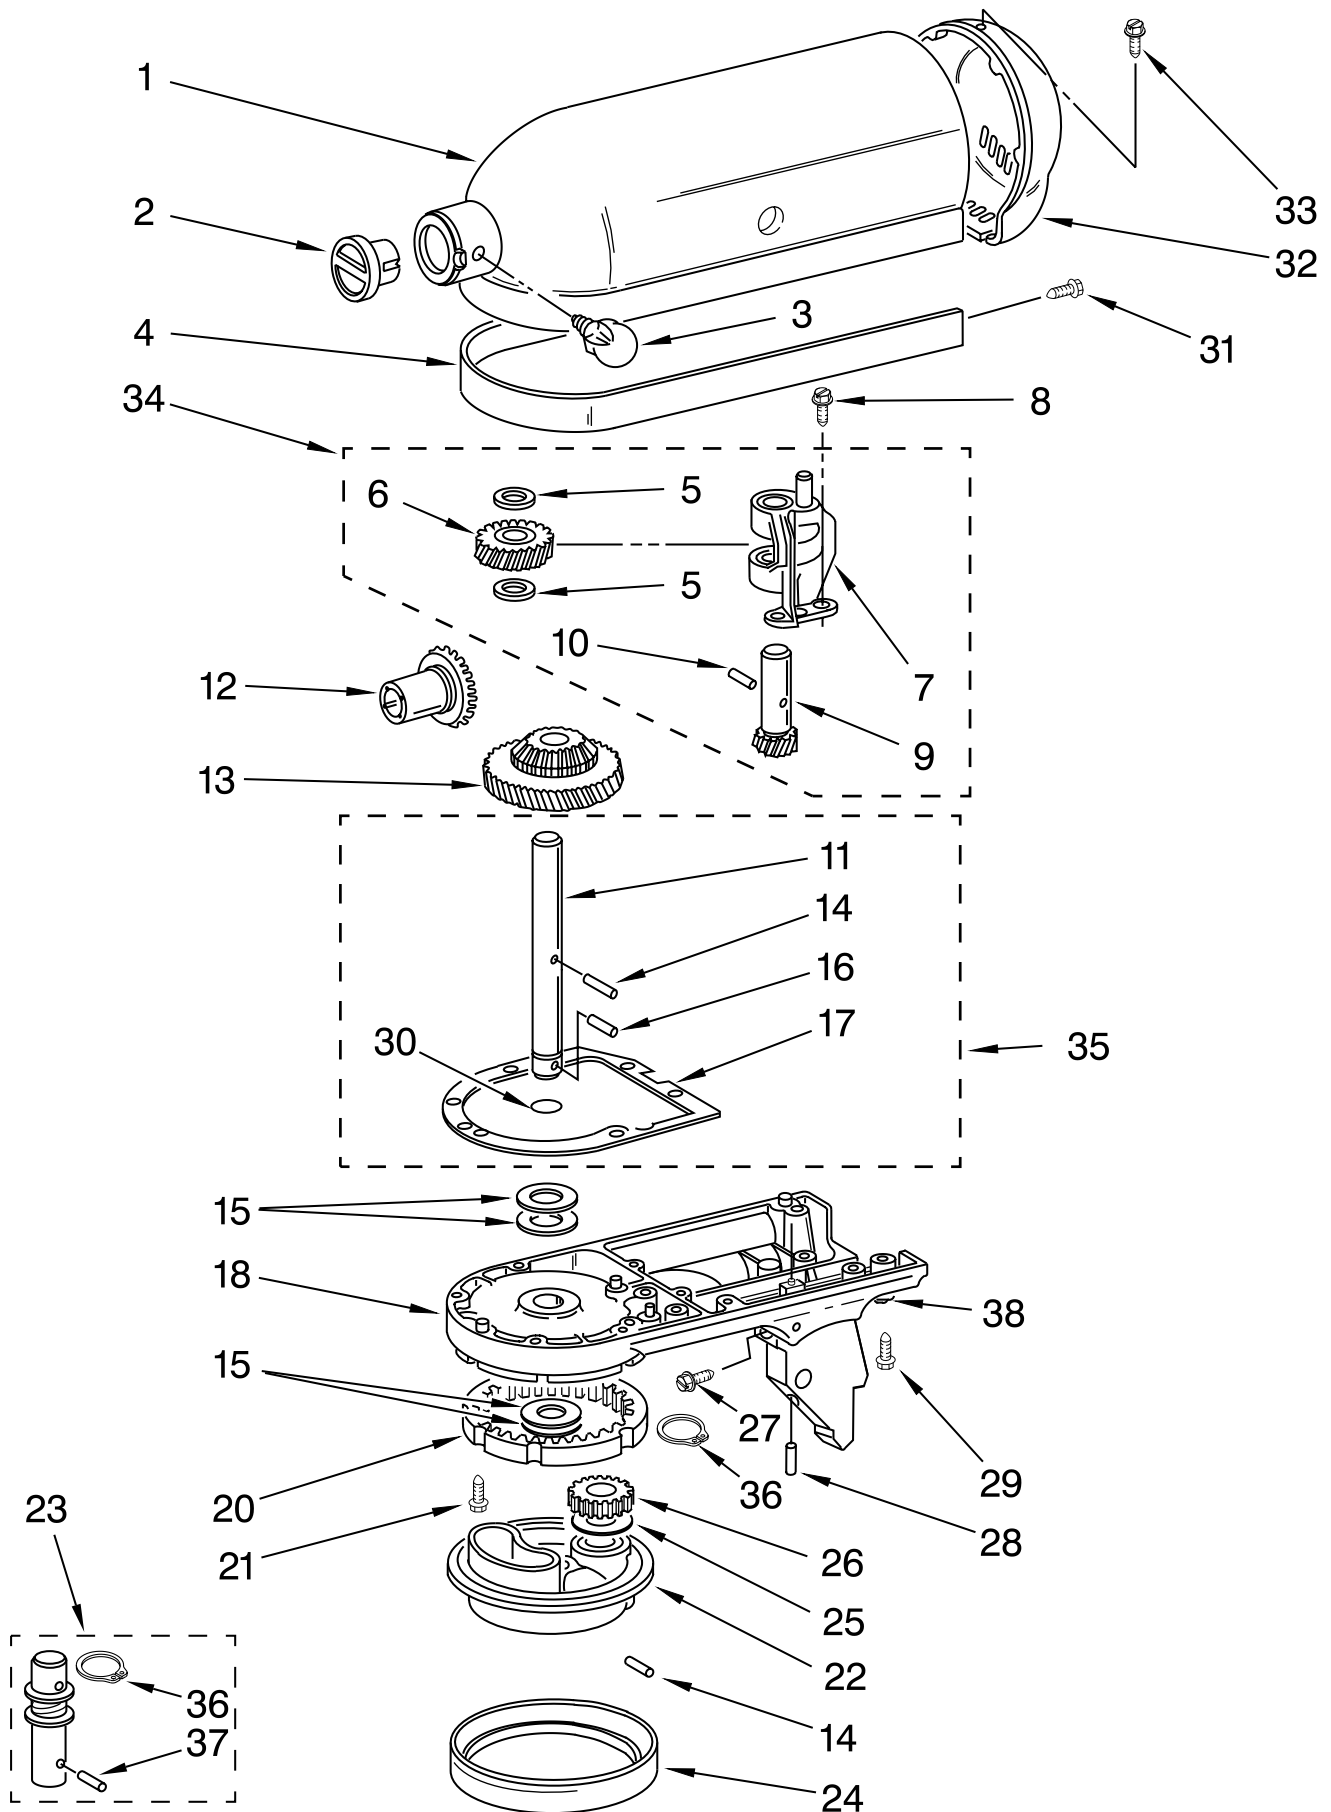

CASE, GEARING AND PLANETARY UNIT

For Models: KSM150PS_1

FOR ORDERING INFORMATION REFER TO PARTS PRICE LIST

CASE, GEARING AND PLANETARY UNIT

For Models: KSM150PS__1

Illus. No.	Part No.	DESCRIPTION	Illus. No.	Part No.	DESCRIPTION	Illus. No.	Part No.	DESCRIPTION
1	**	Gearcase Motor Housing	12	9705130	Gear, Attachment Hub Bevel	25	9706090	Washer
2		Cap, Attachment Hub	13	9709627	Bevel Pinion Center Gear	26	9703903	Pinion, Gear Agitator Shaft
	242765-2	Chrome	14	240018-1	Pin (Vertical Center Shaft)	27	89411	Screw, Adjusting
	242765-5	Almond Creme	15	W10323378	Washer	28	3400203	Screw, Set
3		Thumb Screw	16	9705443	Pin, Groove	29	3400025	Screw
	9709194	Black	17	4162324	Gasket, Transmission Case	30	67500-55	"O" Ring
	9709198	Buff	18	**	Lower Gear Case	31	311932	Screw
4	**	Band, Trim	20	9703904	Gear, Internal	32	**	Cover, End
5	W10323373	Washer	21	103994	Screw	33	4162914	Screw
6	W10112253	Worm Gear	22	**	Planetary	34	240309-2	Worm Gear Bracket And Gear
7	240308	Worm Gear Bracket And Bearing	23	4176067	Agitator Shaft	35	4160474	Center Shaft & "O" Ring
8	3400022	Screw	24	240285	Ring, Planetary Drip	36	9703438	Ring
9	240210-2	Shaft & Pinion				37	9704677	Pin, Groove
10	9705444	Pin				38	8533914	Washer, Spring Lock
11	240026	Shaft, Vertical Center						

**Refer to Page 2