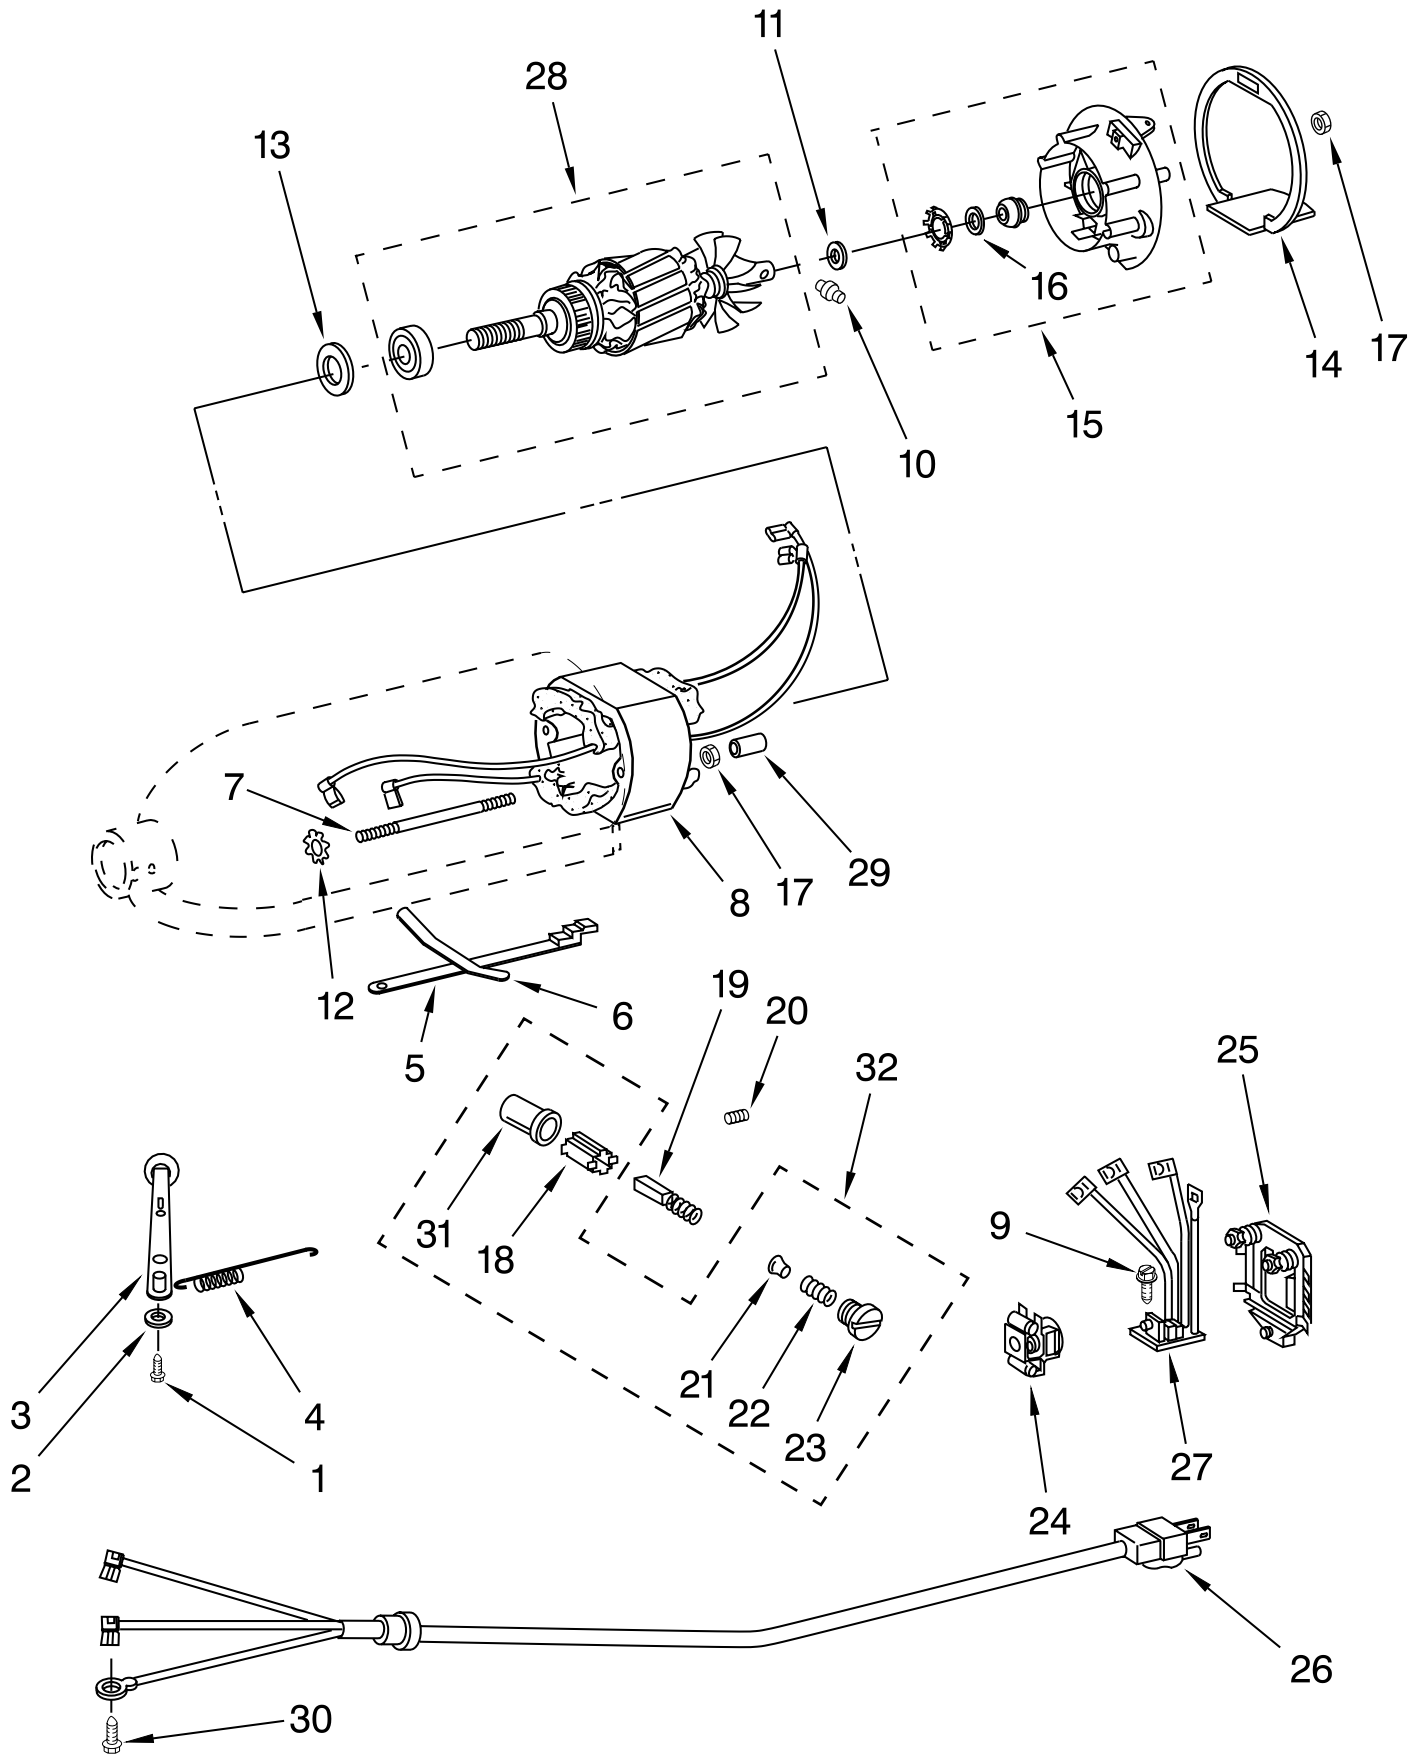

MOTOR AND CONTROL PARTS

For Models: KSM150PS_1

FOR ORDERING INFORMATION REFER TO PARTS PRICE LIST

MOTOR AND CONTROL PARTS

For Models: KSM150PS__1

<u>Illus.</u> <u>No.</u>	<u>Part</u> <u>No.</u>	<u>DESCRIPTION</u>
1	110679	Screw, Pivot
2	116241	Washer, Spring
3		Lever, Speed Control Assy
	9709276	Black
	9709278	Buff
4	3183680	Spring, Control Plate
5	3184176	Speed Link & Cam
6	240205	Spring, Flat
7	240769	Screw
8	W10315774	Field Assy, 120 V
9	W10068260	Screw
10	16998	Stud, Governor Drive
11	W10419328	Washer
12	W10068270	Washer
13	9704324	Washer, Ball Bearing (Front)
14	240775-1	Seal, End
15	3180526	Bracket, Bearing Asm.
16	3180238	Washer
17	W10131078	Nut
18	240680	Insert, Brush Holder
19	W10380496	Brush, w/Spring
20	9707926	Screw, Set
21	116286	Cap, Spring Seat
22	116287	Spring, Cap
23		Cap, Brush Holder
	3184212	Black
	3184213	Almond Creme
24	W10330804	Governor Assembly
25	W10119326	Control Plate Assembly
26		Power Cord
	W10325327	White
	W10164883	Black
27	W10325124	Phase Control Board
28	W10315777	Armature & Bearing
29	4162634	Sleeve, Motor Stud
30	3184609	Screw, Self Tapping
31	3179908	Housing, Brush Holder
32	4162546	Brush Holder

FOR ORDERING INFORMATION REFER TO PARTS PRICE LIST