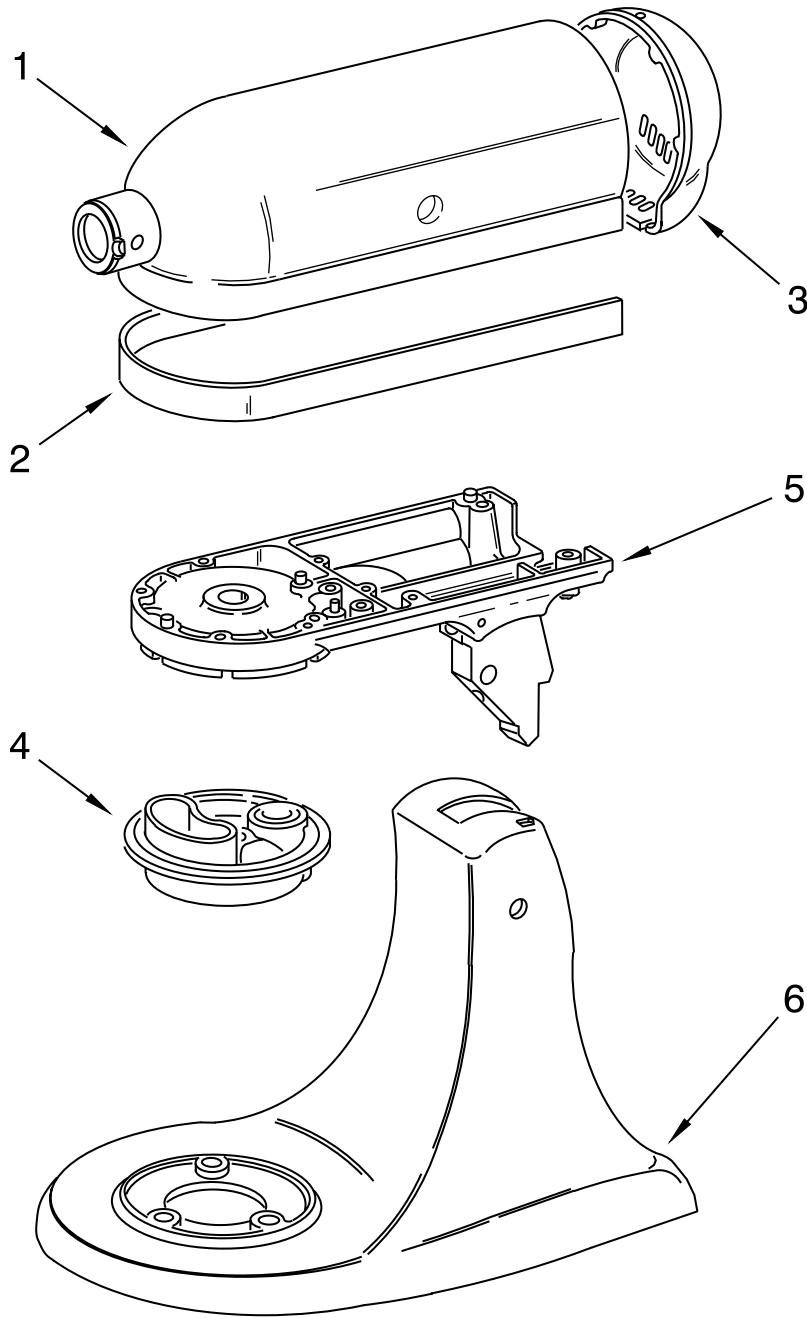

COLOR VARIATION PARTS

For Models: KSM150PS_1

Illus. No.	Part No.	DESCRIPTION	
1	240291-13	Motor Housing Onyx Black	
	240291-20	Majestic Yellow	
	240291-22	Imperial Grey	
	240291-10	Empire Green	
	240291-21	Empire Red	
	240291-7	Cobalt Blue	
	240291-16	Almond Creme	
	W10476791	Crystal Blue	
	2	9706630	Trim Band Black/Silver
		9706632	Almond Creme
3		End Cover	
	240253-14	Onyx Black	
	240253-21	Majestic Yellow	
	240253-23	Imperial Grey	
	240253-11	Empire Green	
	240253-22	Empire Red	
	240253-8	Cobalt Blue	
	240253-16	Almond Creme	
	W10476773	Crystal Blue	
	4		Planetary
240286-16		Onyx Black	
240286-22		Majestic Yellow	
240286-24		Imperial Grey	
240286-13		Empire Green	
240286-23		Empire Red	
240286-10		Cobalt Blue	
240286-18		Almond Creme	
W10476794		Crystal Blue	
5			Lower Gearcase
	240350-56	Onyx Black	
	240350-82	Majestic Yellow	
	240350-86	Imperial Grey	
	240350-46	Empire Green	
	240350-84	Empire Red	
	240350-31	Cobalt Blue	
	240350-62	Almond Creme	
	W10476775	Crystal Blue	
	6		Pedestal
3179275		Onyx Black	
9702303		Majestic Yellow	
9702305		Imperial Grey	
3179273		Empire Green	
9702304		Empire Red	
3179263		Cobalt Blue	
3179277		Almond Creme	
W10488414		Crystal Blue	

Colors Subject To Change.
Any Color Not Listed is
No Longer Available.
If Additional Colors Are Added,
This Page Will Be Updated.

FOR ORDERING INFORMATION REFER TO PARTS PRICE LIST