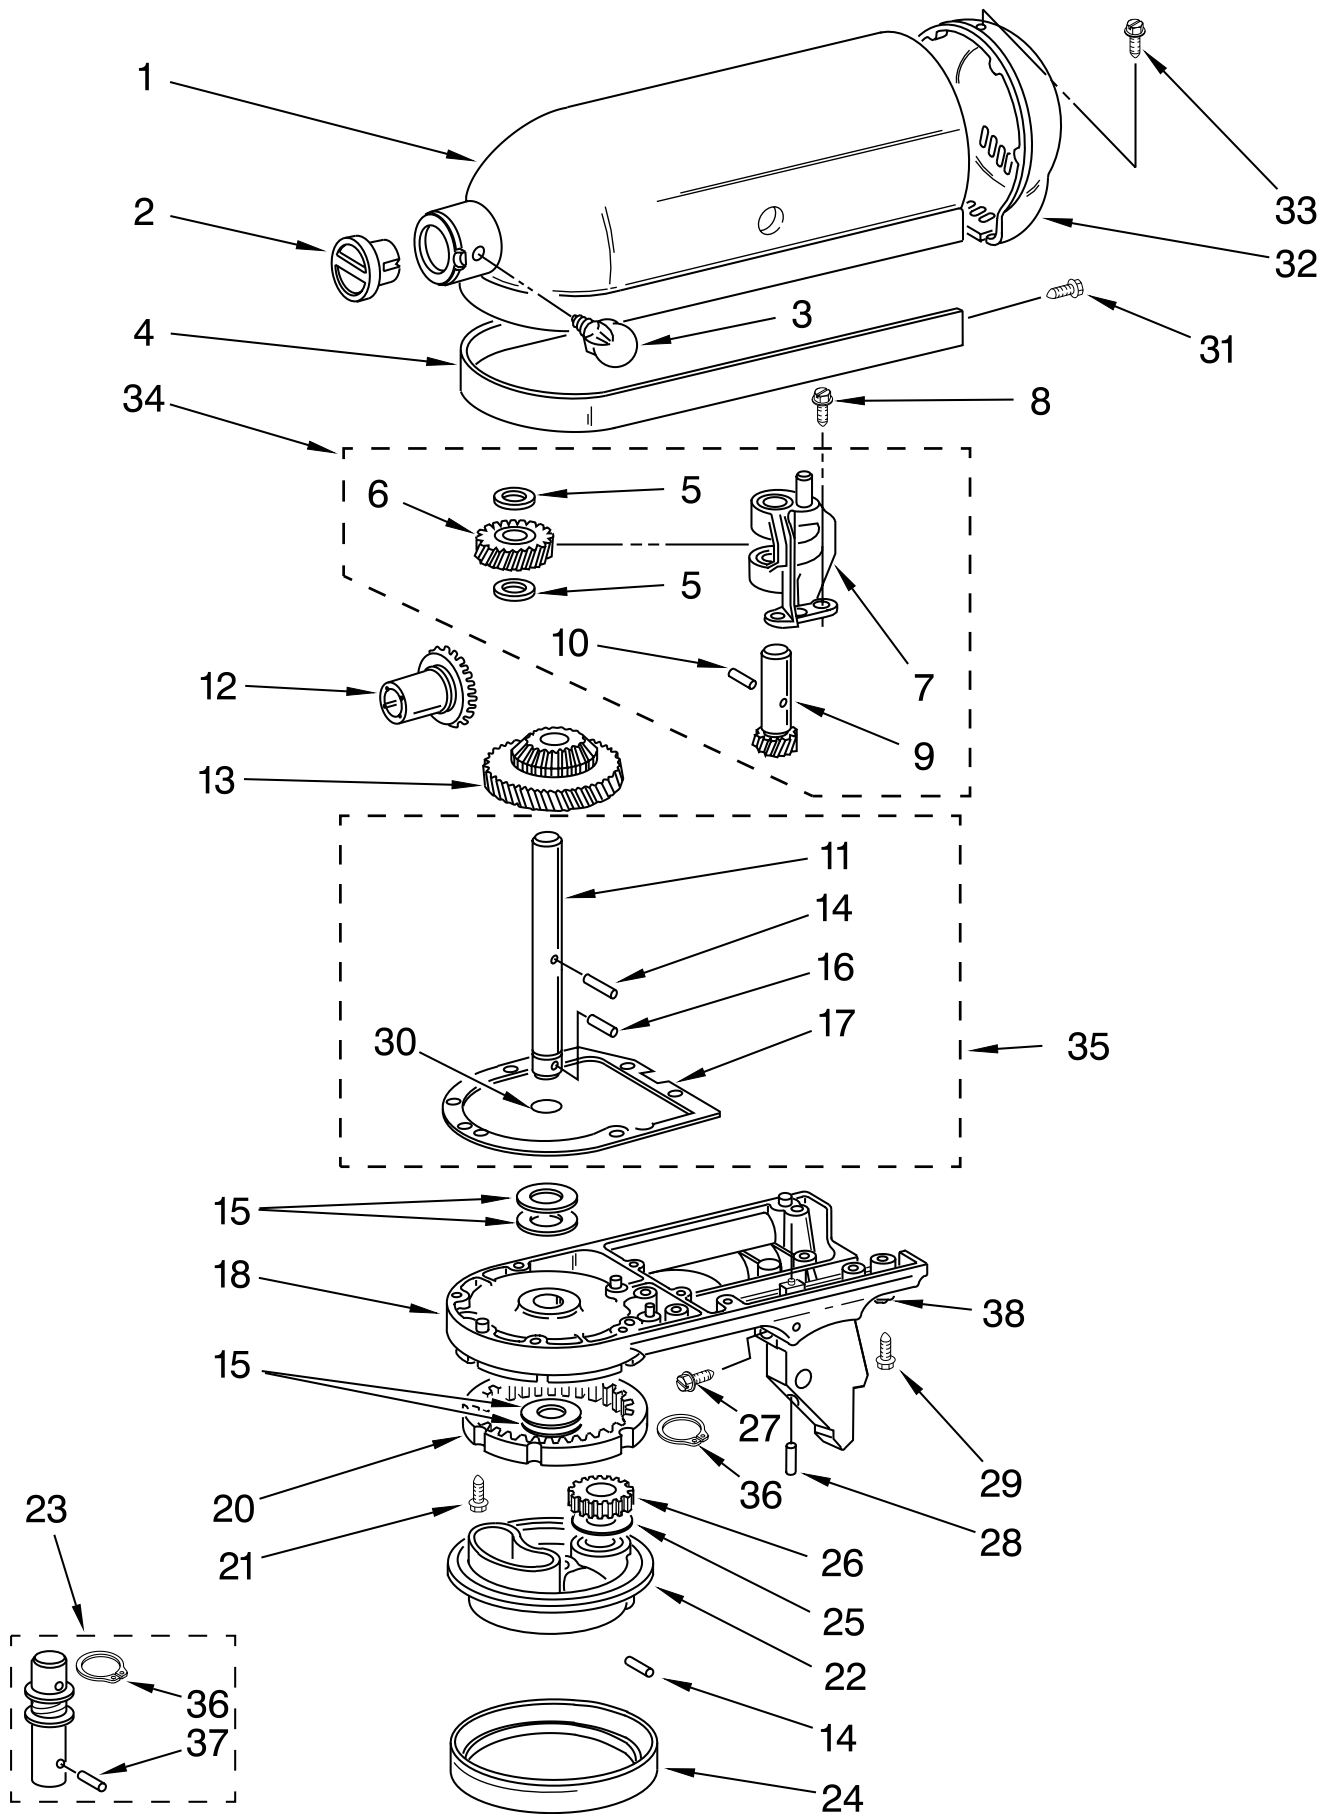

CASE, GEARING AND PLANETARY UNIT

For Models: KSM150PS_1

FOR ORDERING INFORMATION REFER TO PARTS PRICE LIST

CASE, GEARING AND PLANETARY UNIT

For Models: KSM150PS__1

Illus. No.	Part No.	DESCRIPTION	Illus. No.	Part No.	DESCRIPTION	Illus. No.	Part No.	DESCRIPTION
1	**	Gearcase Motor Housing	12	9705130	Gear, Attachment Hub Bevel	25	9706090	Washer
2		Cap, Attachment Hub	13	9709627	Bevel Pinion Center Gear	26	9703903	Pinion, Gear Agitator Shaft
	242765-2	Chrome	14	240018-1	Pin (Vertical Center Shaft)	27	89411	Screw, Adjusting
	242765-5	Almond Creme	15	W10323378	Washer	28	3400203	Screw, Set
3		Thumb Screw	16	9705443	Pin, Groove	29	3400025	Screw
	9709194	Black	17	4162324	Gasket, Transmission Case	30	67500-55	"O" Ring
	9709198	Buff	18	**	Lower Gear Case	31	311932	Screw
4	**	Band, Trim	20	9703904	Gear, Internal	32	**	Cover, End
5	W10323373	Washer	21	103994	Screw	33	4162914	Screw
6	W10112253	Worm Gear	22	**	Planetary	34	240309-2	Worm Gear Bracket And Gear
7	240308	Worm Gear Bracket And Bearing	23	4176067	Agitator Shaft	35	4160474	Center Shaft & "O" Ring
8	3400022	Screw	24	240285	Ring, Planetary Drip	36	9703438	Ring
9	240210-2	Shaft & Pinion				37	9704677	Pin, Groove
10	9705444	Pin				38	8533914	Washer, Spring Lock
11	240026	Shaft, Vertical Center						

**Refer to Page 2