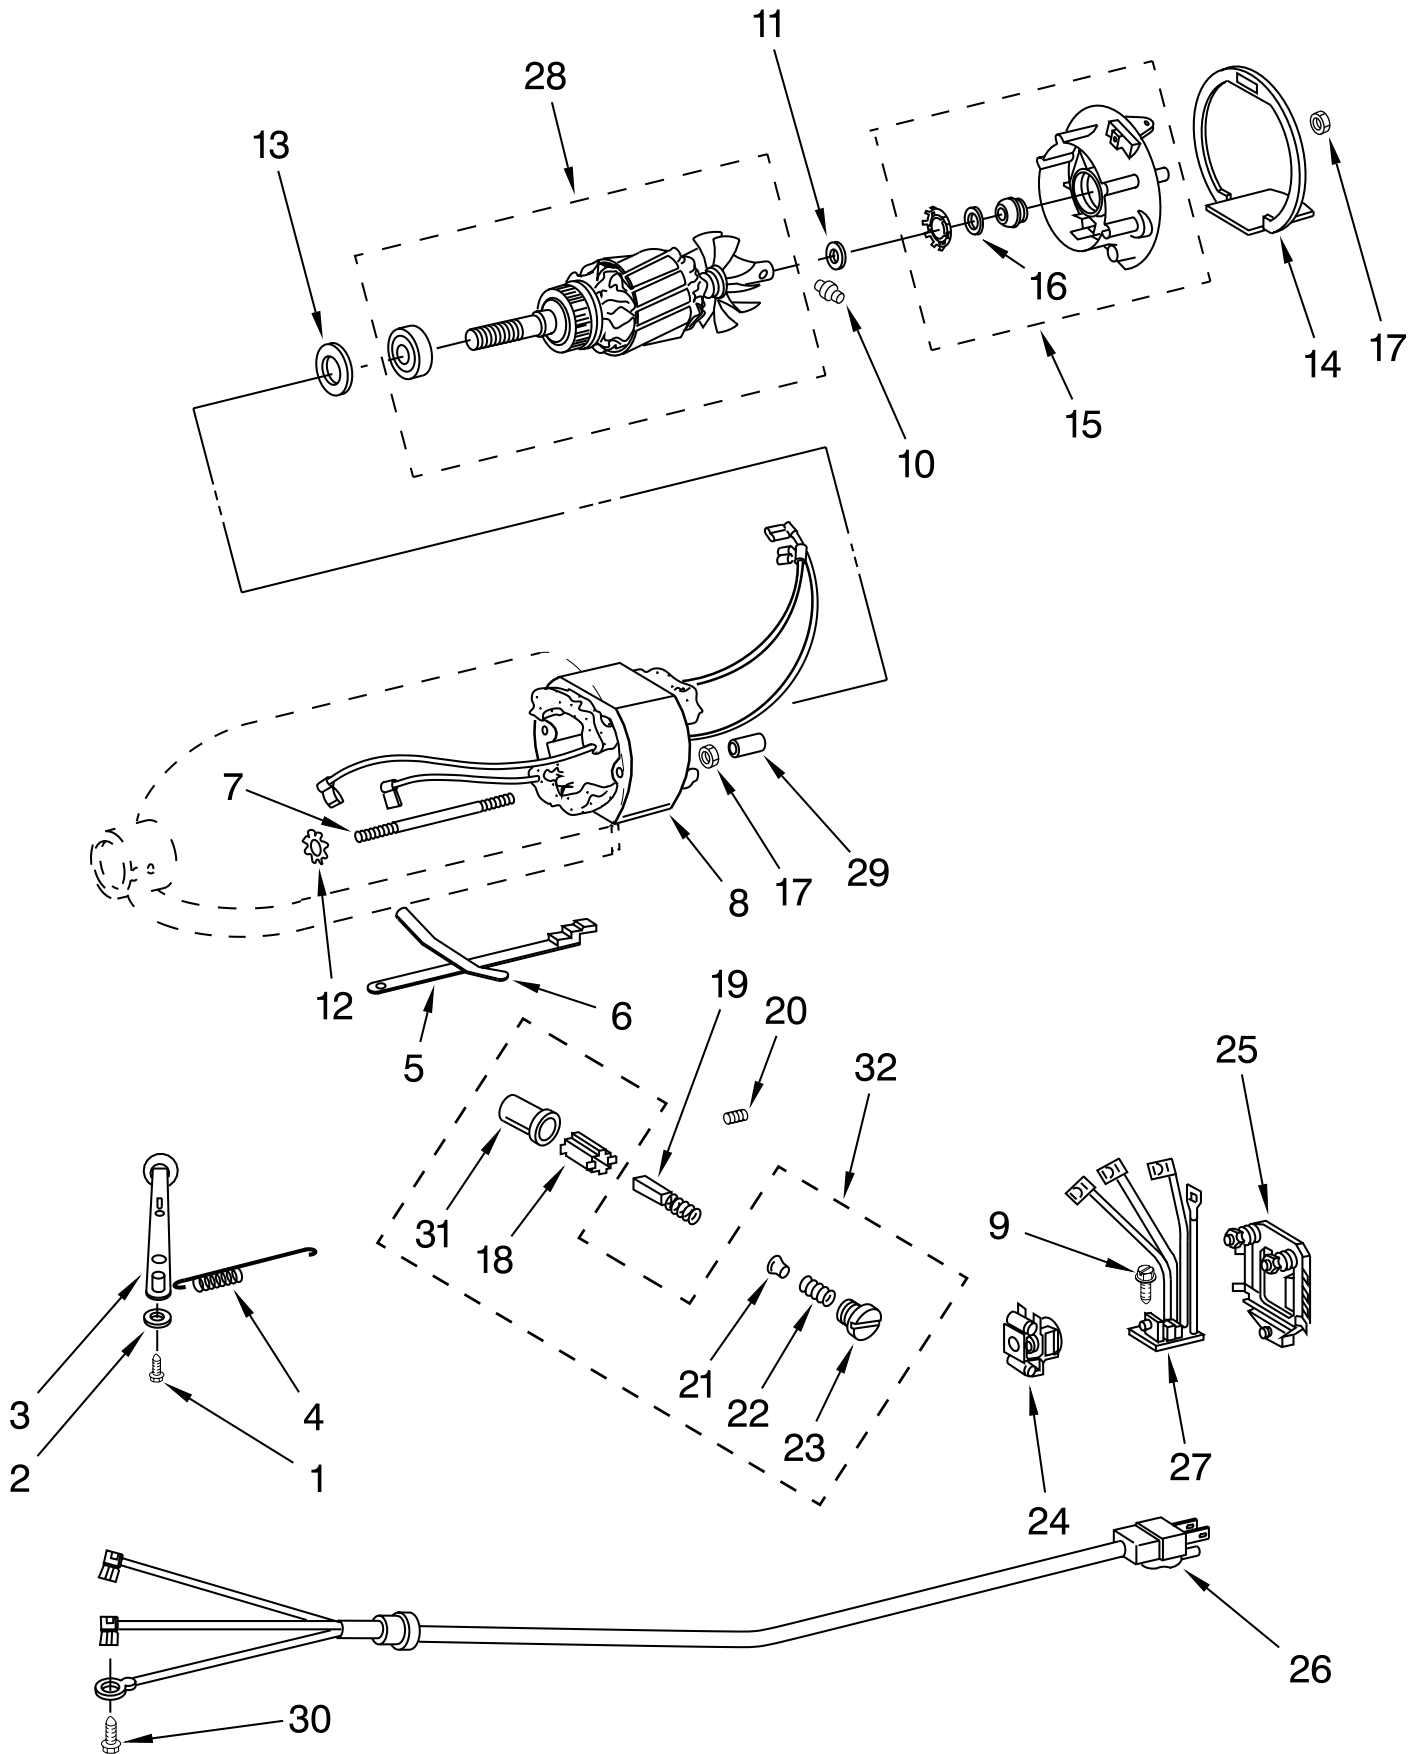

MOTOR AND CONTROL PARTS

For Models: KSM150PS_1

FOR ORDERING INFORMATION REFER TO PARTS PRICE LIST

MOTOR AND CONTROL PARTS

For Models: KSM150PS__1

Illus. No.	Part No.	DESCRIPTION
1	110679	Screw, Pivot
2	116241	Washer, Spring
3		Lever, Speed Control Assy
	9709276	Black
	9709278	Buff
4	3183680	Spring, Control Plate
5	3184176	Speed Link & Cam
6	240205	Spring, Flat
7	240769	Screw
8	W10315774	Field Assy, 120 V
9	W10068260	Screw
10	16998	Stud, Governor Drive
11	W10419328	Washer
12	W10068270	Washer
13	9704324	Washer, Ball Bearing (Front)
14	240775-1	Seal, End
15	3180526	Bracket, Bearing Asm.
16	3180238	Washer
17	W10131078	Nut
18	240680	Insert, Brush Holder
19	W10380496	Brush, w/Spring
20	9707926	Screw, Set
21	116286	Cap, Spring Seat
22	116287	Spring, Cap
23		Cap, Brush Holder
	3184212	Black
	3184213	Almond Creme
24	W10330804	Governor Assembly
25	W10119326	Control Plate Assembly
26		Power Cord
	W10325327	White
	W10164883	Black
27	W10325124	Phase Control Board
28	W10315777	Armature & Bearing
29	4162634	Sleeve, Motor Stud
30	3184609	Screw, Self Tapping
31	3179908	Housing, Brush Holder
32	4162546	Brush Holder