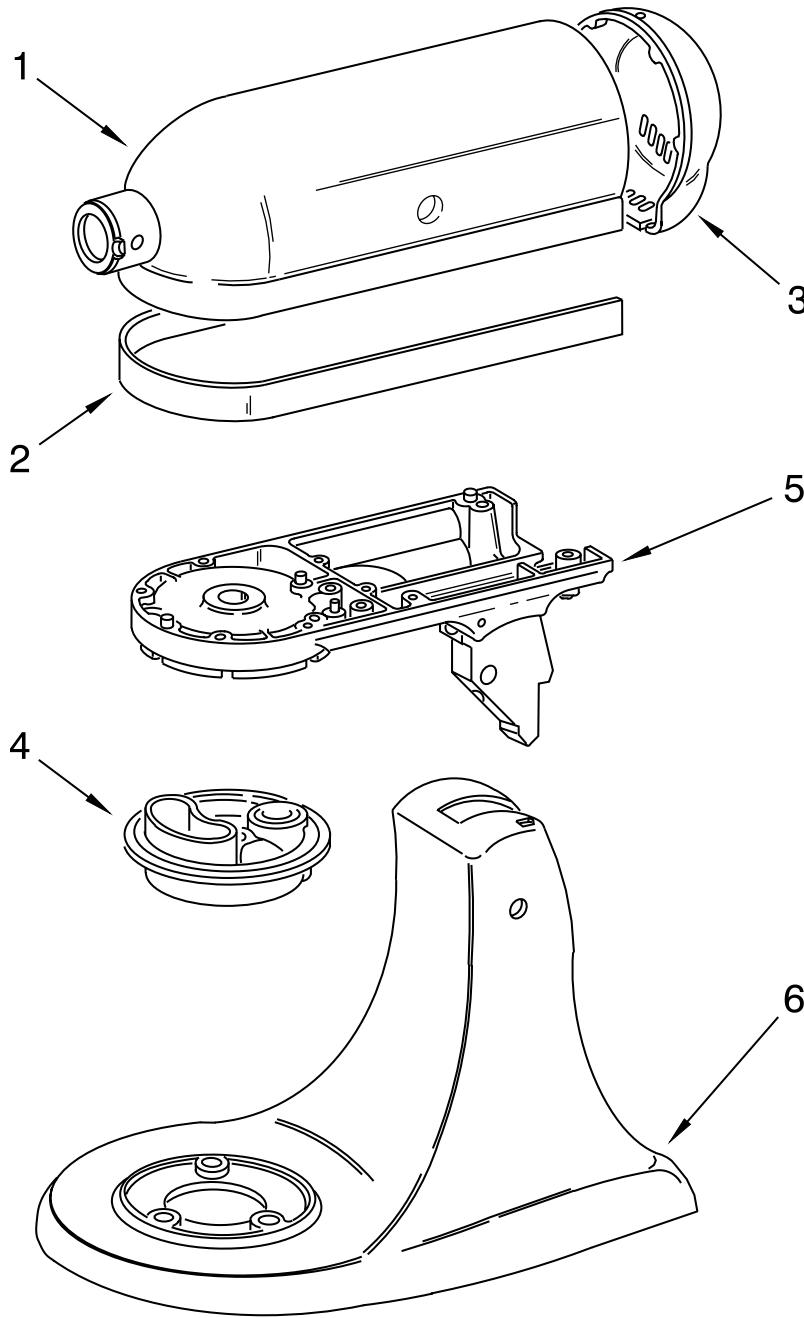

COLOR VARIATION PARTS

For Models: KSM150PS_1

Illus. No.	Part No.	DESCRIPTION	
1		Motor Housing	
	240291-13	Onyx Black	
	240291-20	Majestic Yellow	
	240291-22	Imperial Grey	
	240291-10	Empire Green	
	240291-21	Empire Red	
	240291-7	Cobalt Blue	
	240291-16	Almond Creme	
	W10476791	Crystal Blue	
	2		Trim Band
9706630		Black/Silver	
9706632	Almond Creme		
3		End Cover	
	240253-14	Onyx Black	
	240253-21	Majestic Yellow	
	240253-23	Imperial Grey	
	240253-11	Empire Green	
	240253-22	Empire Red	
	240253-8	Cobalt Blue	
	240253-16	Almond Creme	
	W10476773	Crystal Blue	
	4		Planetary
240286-16		Onyx Black	
240286-22		Majestic Yellow	
240286-24		Imperial Grey	
240286-13		Empire Green	
240286-23		Empire Red	
240286-10		Cobalt Blue	
240286-18		Almond Creme	
W10476794		Crystal Blue	
5			Lower Gearcase
	240350-56	Onyx Black	
	240350-82	Majestic Yellow	
	240350-86	Imperial Grey	
	240350-46	Empire Green	
	240350-84	Empire Red	
	240350-31	Cobalt Blue	
	240350-62	Almond Creme	
	W10476775	Crystal Blue	
	6		Pedestal
3179275		Onyx Black	
9702303		Majestic Yellow	
9702305		Imperial Grey	
3179273		Empire Green	
9702304		Empire Red	
3179263		Cobalt Blue	
3179277		Almond Creme	
W10488414		Crystal Blue	

Colors Subject To Change.
Any Color Not Listed is
No Longer Available.
If Additional Colors Are Added,
This Page Will Be Updated.

FOR ORDERING INFORMATION REFER TO PARTS PRICE LIST