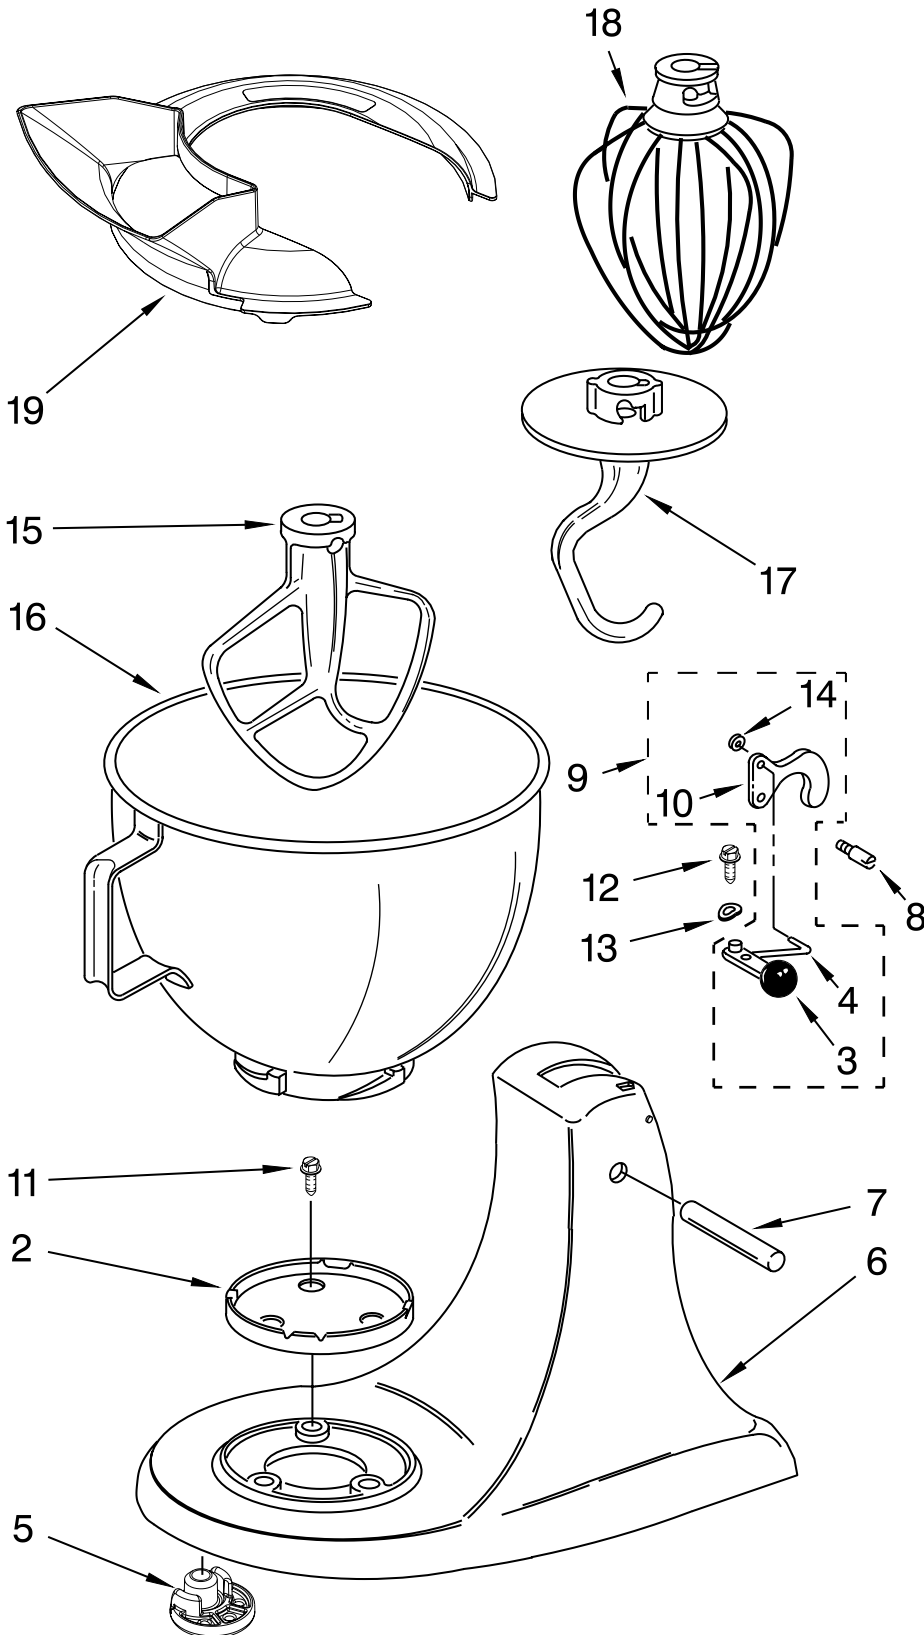

PARTS LIST

for

KitchenAid®

5 QT. STAND MIXER

ARTISAN TILT HEAD

MODELS:

KSM150PSOB1 (Onyx Black)
KSM150PSMY1 (Majestic Yellow)
KSM150PSGR1 (Imperial Grey)
KSM150PSGN1 (Empire Green)
KSM150PSER1 (Empire Red)
KSM150PSBU1 (Cobalt Blue)
KSM150PSAC1 (Almond Creme)
KSM150PSCL1 (Crystal Blue)

For Models: KSM150PS_1

Illus. No.	Part No.	DESCRIPTION
------------	----------	-------------

1	9709785	Literature Parts Use & Care Guide
	W10122280	Repair Parts List
2	W10191926	Screw Cap Kit
3		Lever, Latch
	9709280	Black
	9709282	Buff
4	24450	Link, Latch
5	9709707	Foot, Base
6	**	Pedestal
7	16910	Pin, Hinge
8	103993	Screw, Latch Bearing
9	24452	Latch, Link & Lever
10	9709055	Latch
11	3400020	Screw
12	110679	Screw, Pivot
13	116241	Washer, Spring
14	8533912	Washer
15		Beater, Flat
	9708472	Coated, White
16	W10245282	Bowl, 5 Qt.
17	9708471	Hook, Dough
18	9704329	Whip, Wire
19	9709923	Shield, Pouring