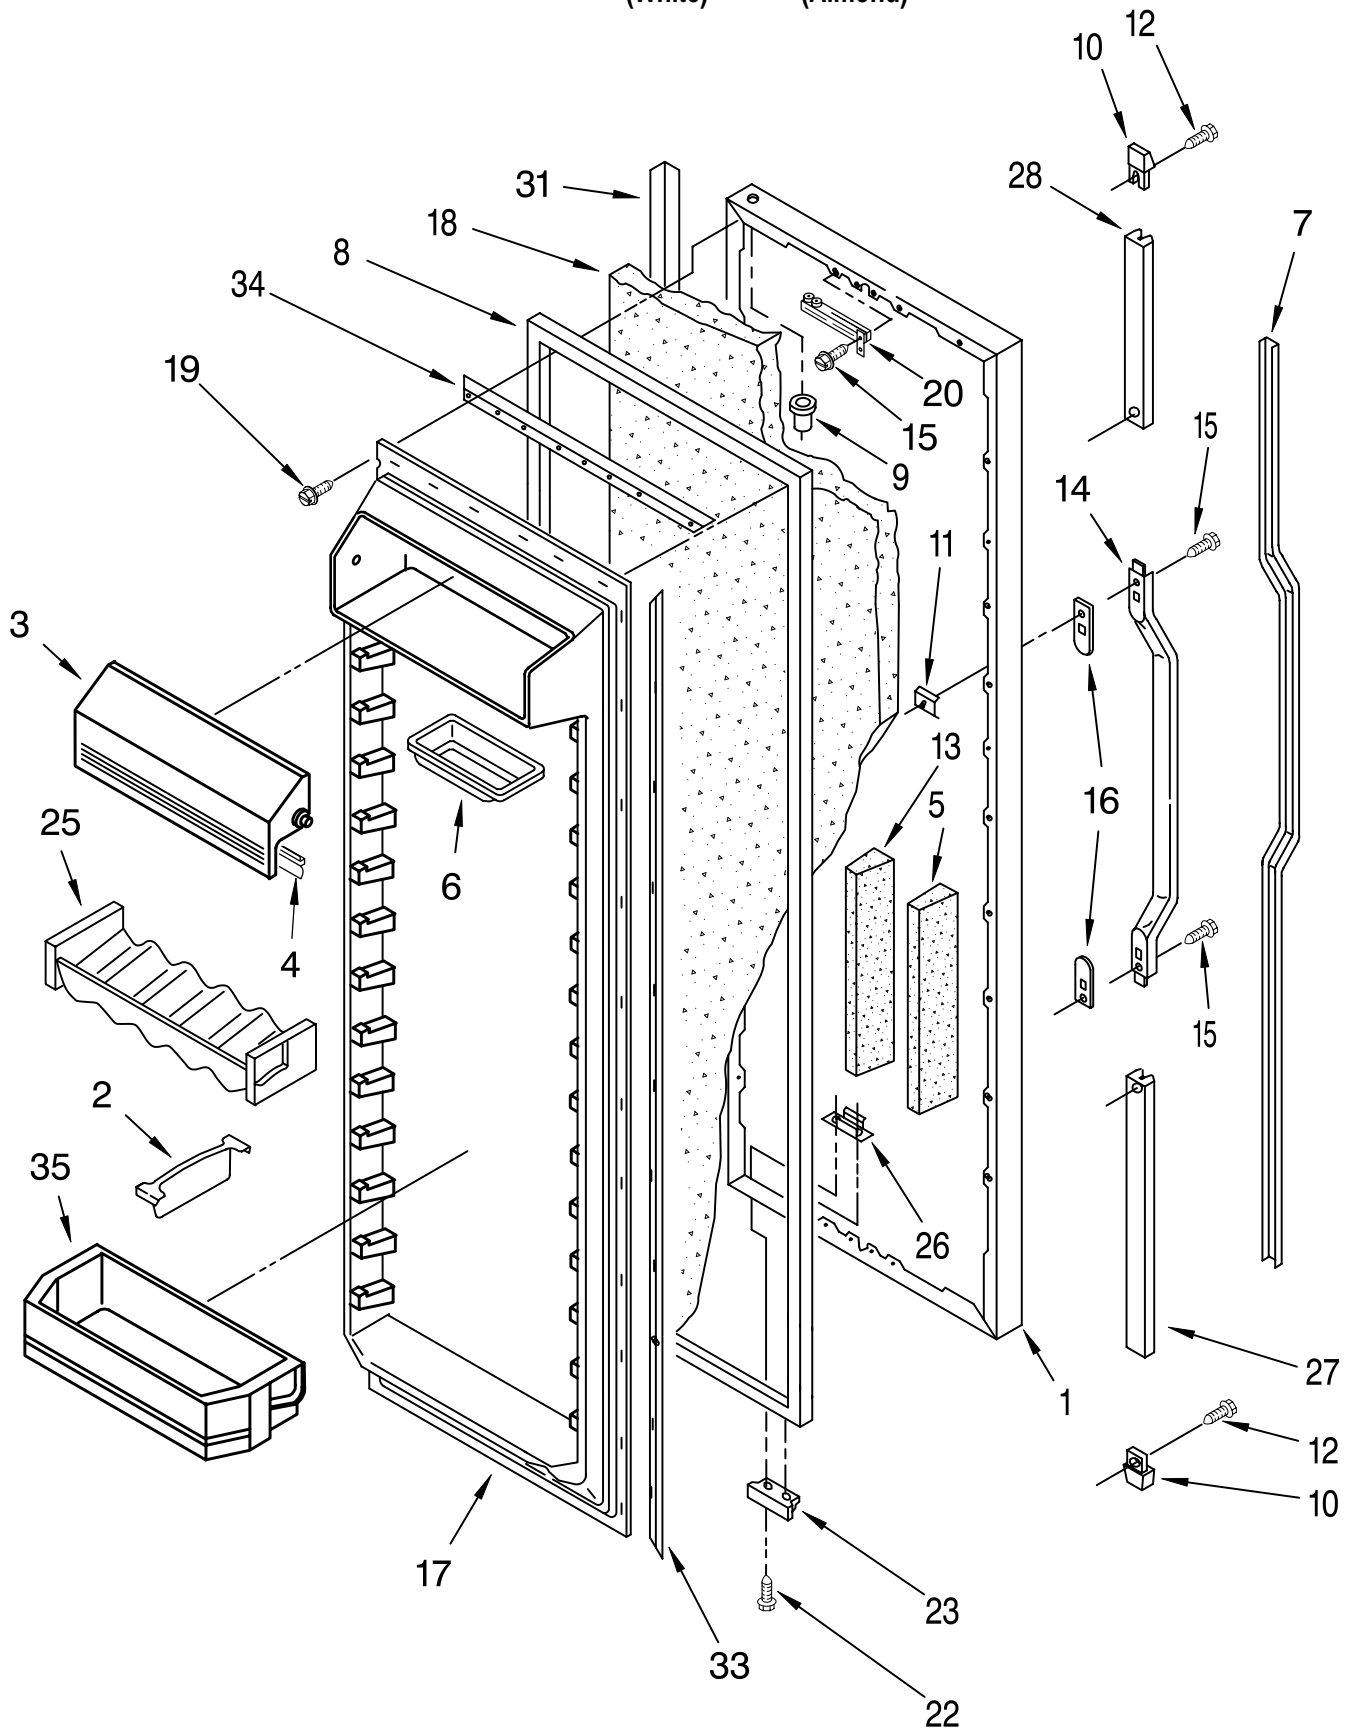

MOTOR AND ICE CONTAINER PARTS

For Models: KSRS22QAWH21, KSRS22QAAL21

(White) (Almond)

<u>Illus. No.</u>	<u>Part No.</u>	<u>DESCRIPTION</u>
1	2149001	Bracket, Motor
2	2155263	Motor, Dispenser
3	2152713	Soleniod Assembly
4	2149100	Guide, Solenoid
5	489399	Screw
6	1115374	Clip, Wiring
7	2169490	Wiring Assembly, Ice Dispenser
9	983663	Coupling, Motor
10	489242	Screw
11	2162085	Socket, Light
12	1115210	Cover, Motor
14	2152704	Ice Container
15	983668	Coupling, Conveyor
16	1118480	Stop, Cone
17	1119074	Feeder Cone
18	1119005	Spacer, Step (3)
19	1119007	Spacer, Flat (2)
20	1119006	Blade, Rotary
21	1119012	Blade, Rotary
22	1119013	Blade, Rotary
23	489235	Washer, Plain
24	1119009	Blade, Fixed (2)
25	2157405	Block, Blade
26	489229	Roll Pin
27	2152734	Conveyor
28	2171681	Drum
29	1118470	Drive Bar
30	2171682	Floating Baffle
31	1119018	Nut, Bearing
32	2155231	Control Arm
33	1119020	Spring, Return
34	1119021	Retainer Clip, Rod
35	488886	Screw
37	2157407	Housing, Crusher
38	1119017	Deflector, Ice
39	489234	Washer, Plain
40	489236	Retainer Ring
41	2152021	Sleeve, Auger
42	2152700	Housing
44	2171263	Front Cover, Ice Container
45	527949	Light Bulb
46	983359	Light Lens, Dispenser

FOR ORDERING INFORMATION REFER TO PARTS PRICE LIST

REFRIGERATOR DOOR PARTS

For Models: KRSR22QAWH21, KRSR22QAAL21
(White) (Almond)

FOR ORDERING INFORMATION REFER TO PARTS PRICE LIST