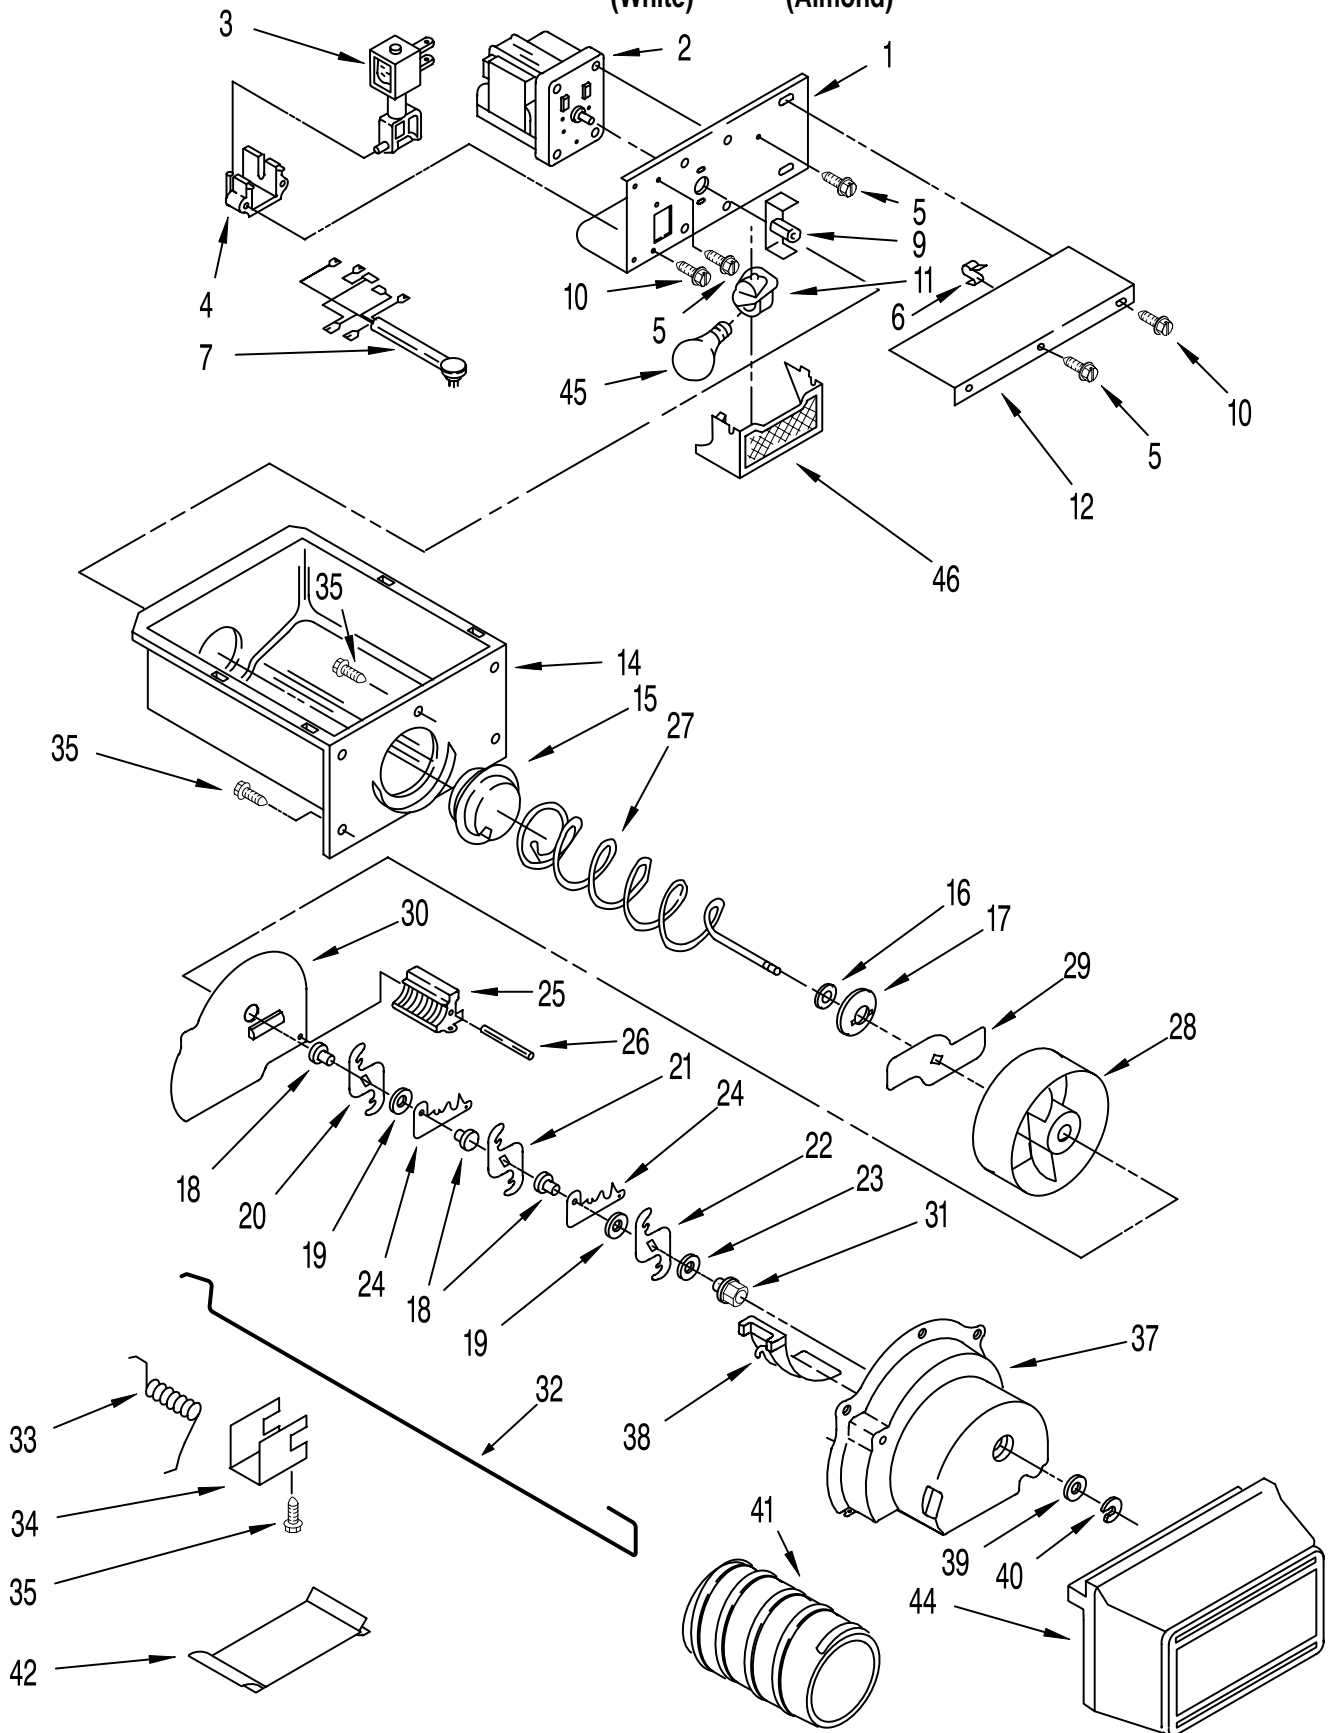

MOTOR AND ICE CONTAINER PARTS

For Models: KRSR22QAWH21, KRSR22QAAL21

(White)

(Almond)

FOR ORDERING INFORMATION REFER TO PARTS PRICE LIST

MOTOR AND ICE CONTAINER PARTS

For Models: KSRS22QAWH21, KSRS22QAAL21

(White) (Almond)

<u>Illus. No.</u>	<u>Part No.</u>	<u>DESCRIPTION</u>
1	2149001	Bracket, Motor
2	2155263	Motor, Dispenser
3	2152713	Soleniod Assembly
4	2149100	Guide, Solenoid
5	489399	Screw
6	1115374	Clip, Wiring
7	2169490	Wiring Assembly, Ice Dispenser
9	983663	Coupling, Motor
10	489242	Screw
11	2162085	Socket, Light
12	1115210	Cover, Motor
14	2152704	Ice Container
15	983668	Coupling, Conveyor
16	1118480	Stop, Cone
17	1119074	Feeder Cone
18	1119005	Spacer, Step (3)
19	1119007	Spacer, Flat (2)
20	1119006	Blade, Rotary
21	1119012	Blade, Rotary
22	1119013	Blade, Rotary
23	489235	Washer, Plain
24	1119009	Blade, Fixed (2)
25	2157405	Block, Blade
26	489229	Roll Pin
27	2152734	Conveyor
28	2171681	Drum
29	1118470	Drive Bar
30	2171682	Floating Baffle
31	1119018	Nut, Bearing
32	2155231	Control Arm
33	1119020	Spring, Return
34	1119021	Retainer Clip, Rod
35	488886	Screw
37	2157407	Housing, Crusher
38	1119017	Deflector, Ice
39	489234	Washer, Plain
40	489236	Retainer Ring
41	2152021	Sleeve, Auger
42	2152700	Housing
44	2171263	Front Cover, Ice Container
45	527949	Light Bulb
46	983359	Light Lens, Dispenser

FOR ORDERING INFORMATION REFER TO PARTS PRICE LIST