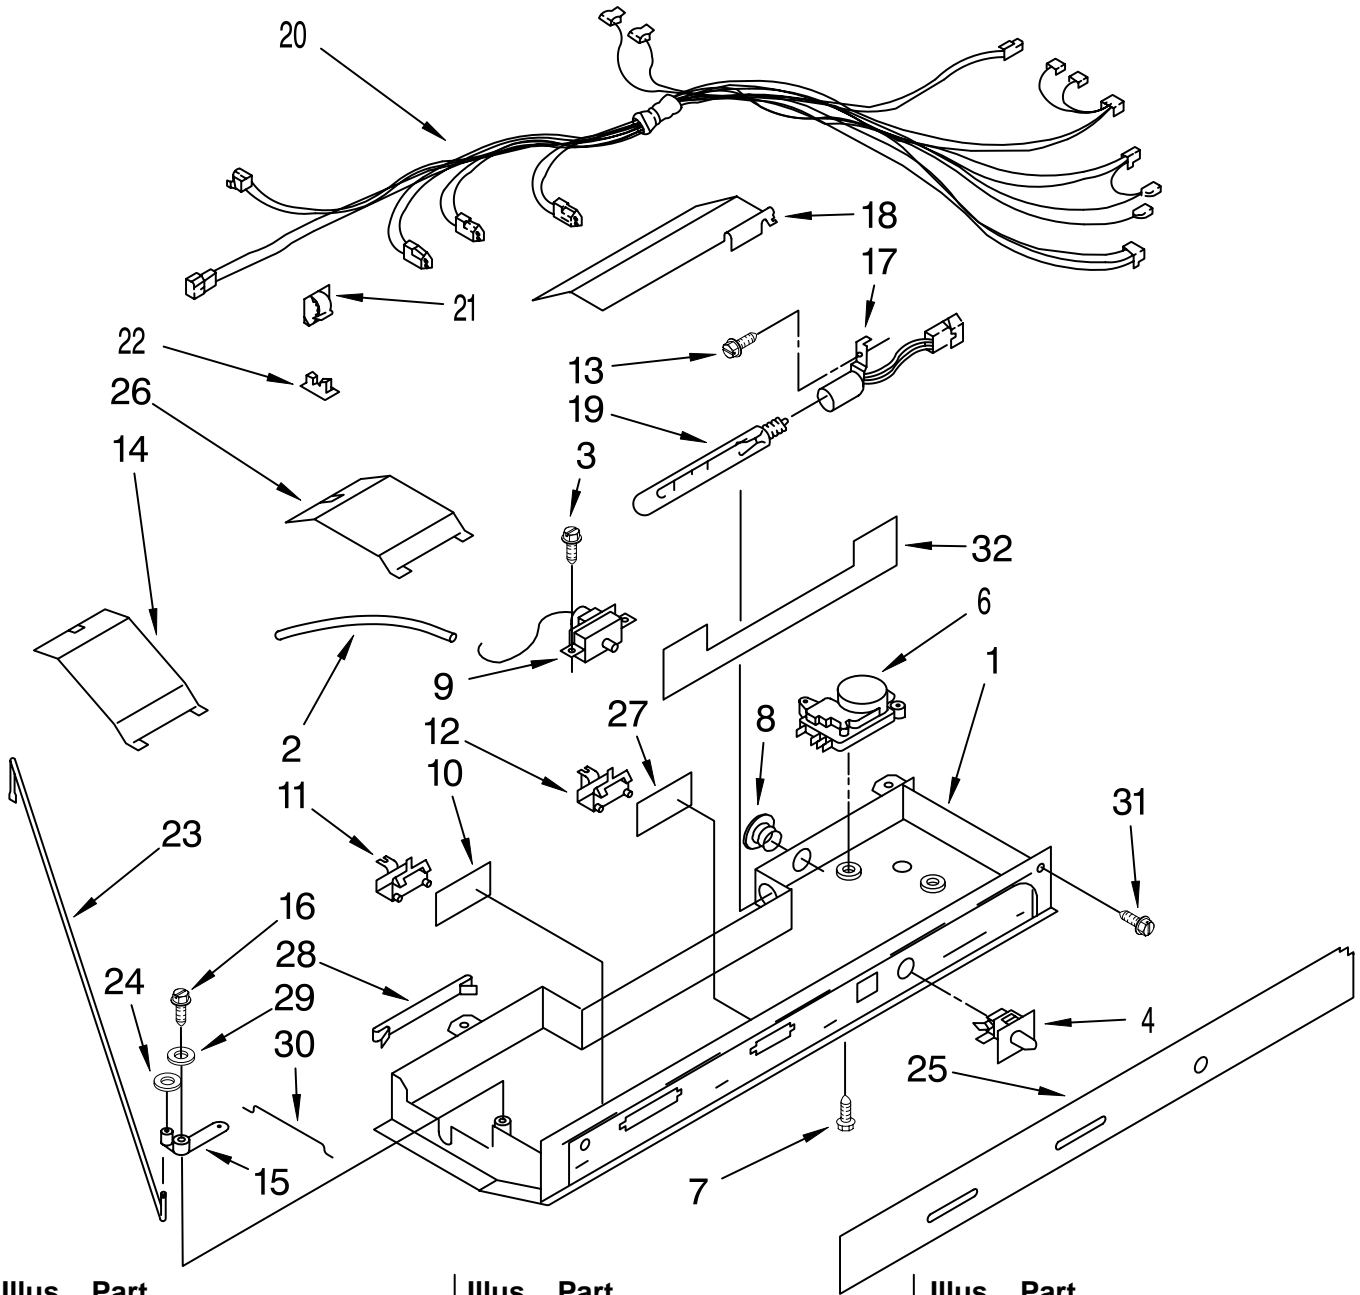

CONTROL PARTS

For Models: KSRS22QAWH21, KSRS22QAAL21

(White) (Almond)

Illus. No.	Part No.	DESCRIPTION
1	2169149	Control Box
2	1115241	Tube Barrier, Thermostat
3	489214	Screw
4	1123923	Light Switch
6	2154984	Defrost Timer (10 Hr.)
7	489398	Screw (2)
8	940014	Hole Plug
9	2161282	Thermostat Assembly
10	1126028	Window
11	1125592	Slide, Air Control

Illus. No.	Part No.	DESCRIPTION
12	1125591	Slide, Thermostat
13	489242	Screw
14	1118072	Light Bar
15	2161306	Arm, Pivot
16	627068	Screw
17	1110690	Light Socket
18	1118033	Heat Shield
19	548049	Light Bulb
20	2155694	Control Box Harness
21	1115374	Clip, Wiring
22	1115375	Clip, Wiring

Illus. No.	Part No.	DESCRIPTION
23	2161308	Connecting Rod
24	489391	Fastener, Push-On
25	2155695	Escutcheon, Control Box
26	1126089	Light Bar
27	1126027	Window
28	1125811	Clip, Control Box
29	489203	Spring Washer
30	2161307	Connecting Rod (Short)
31	489242	Screw (4)
32	1127141	Heat Shield

FOR ORDERING INFORMATION REFER TO PARTS PRICE LIST