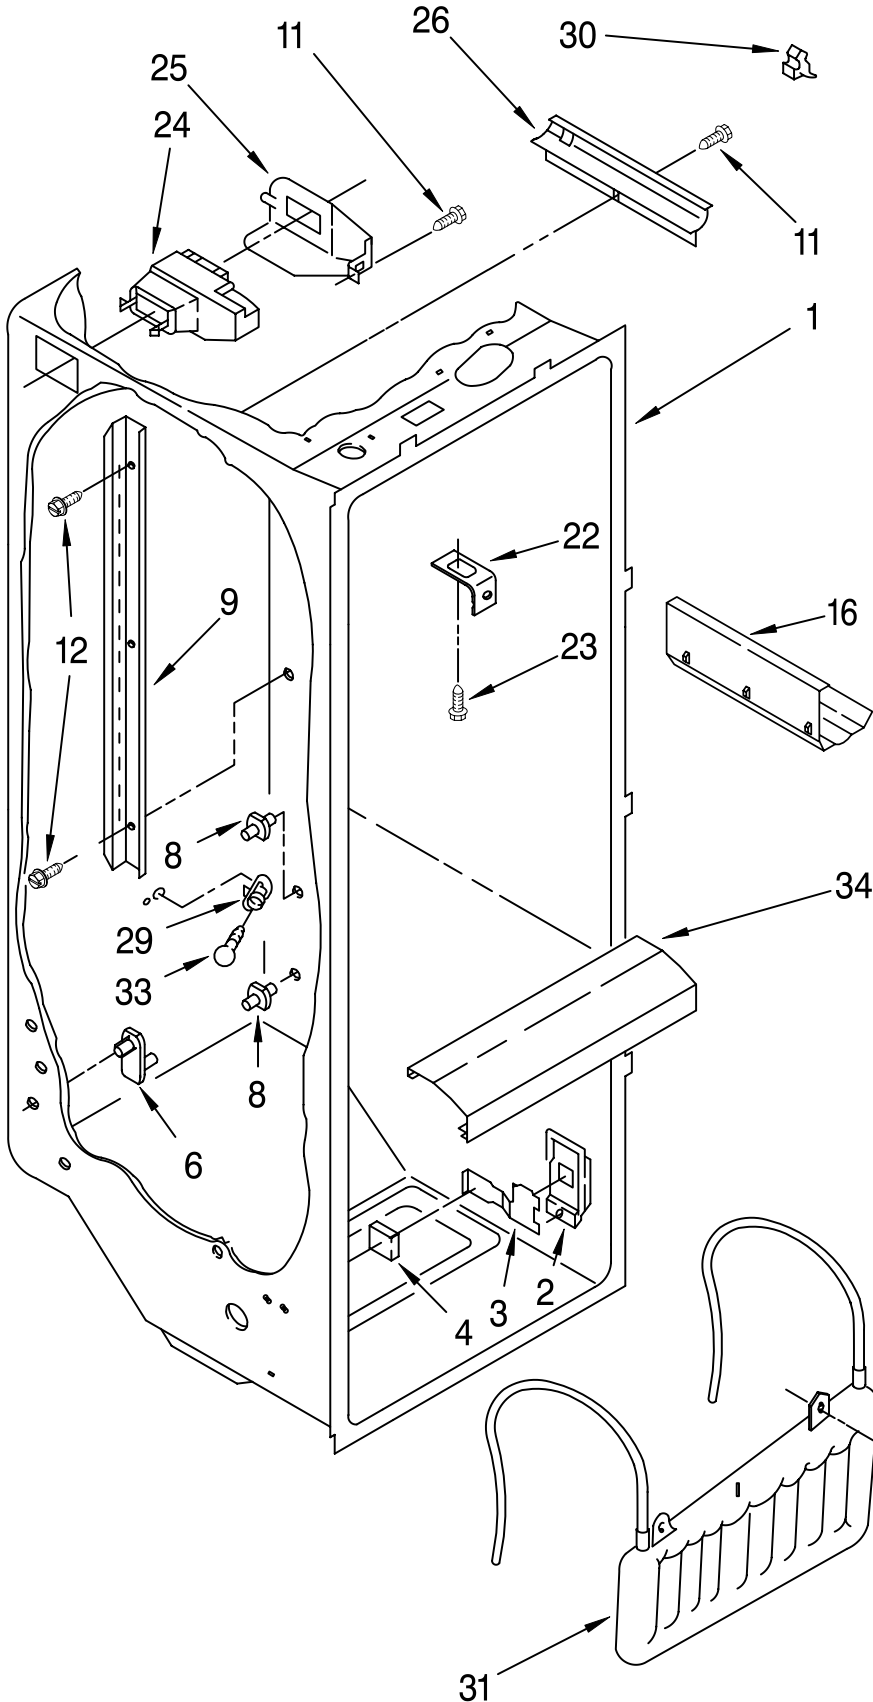

# CABINET PARTS

For Models: KRSR22QAWH21, KRSR22QAAL21  
(White) (Almond)

Illus. No.	Part No.	DESCRIPTION
1		Cabinet (Not A Serviceable Part)
2	2152011	Front Roller (2)
3	489393	Screw
4	981122	Roller (Rear) (2)
5	488454	Screw
6	2155013	Clip, Grille (2)
7	489366	Washer
8	489242	Screw
9	836196	Shim
12	1117937	Hinge Top (R.H.)
13	1123515	Shim, Hinge Top
14	489284	Screw
15		Hinge Cover
	1129262	White
	2150343	Almond
16	2155321	Hinge Bottom (R.H)
19	2155323	Hinge Bottom (L.H)
20	1129868	Spacer, Hinge
21		Filler, Wrapper
	1110708	White
	1110709	Almond
22		Grille
	2155477	White
	2155478	Almond
23	489367	Screw
30	2155449	Hinge, Top (L.H.)
31	2147310	Tap Plate (2)
35	489337	Screw
40	937360	Service Cord
41	940139	Drain Fitting
42	1108438	Extension Tube
43	1108439	Clip, Drain Tube
47	2171575	Cover, Unit
49		Hinge Cover
	1119787	White
	1119789	Almond
52	549193	Clamp, Service Cord
53	489084	Screw
54	2155310	Door Closer, Lower Cam
55	489420	Screw

# REFRIGERATOR LINER PARTS

For Models: KRSR22QAWH21, KRSR22QAAL21  
(White) (Almond)

Illus. No.	Part No.	DESCRIPTION
1		Liner (Not A Serviceable Part)
2	985468	Escutcheon, Meat Pan Control
3	984102	Slide Meat Pan Control
4	992358	Foam Pad
6	1125675	Stud, Pan Cover
8	1110718	Stud (11)
9	1108433	Ladder, Shelf (2)
11	486298	Screw (2)
12	487539	Screw
16	1125913	Rack, Wine & Egg
22	1123919	Bracket Retainer
23	489290	Screw, (2)
24	2161251	Air Diffuser Assembly
25	2152019	Air Diffuser Cover
26	2150331	Cover, Conduit
29	2162085	Socket
30	842534	Clip, Air Duct
31	2155290	Reservoir
33	527949	Light Bulb
34	1125586	Light Lens
37	488280	Screw (2)