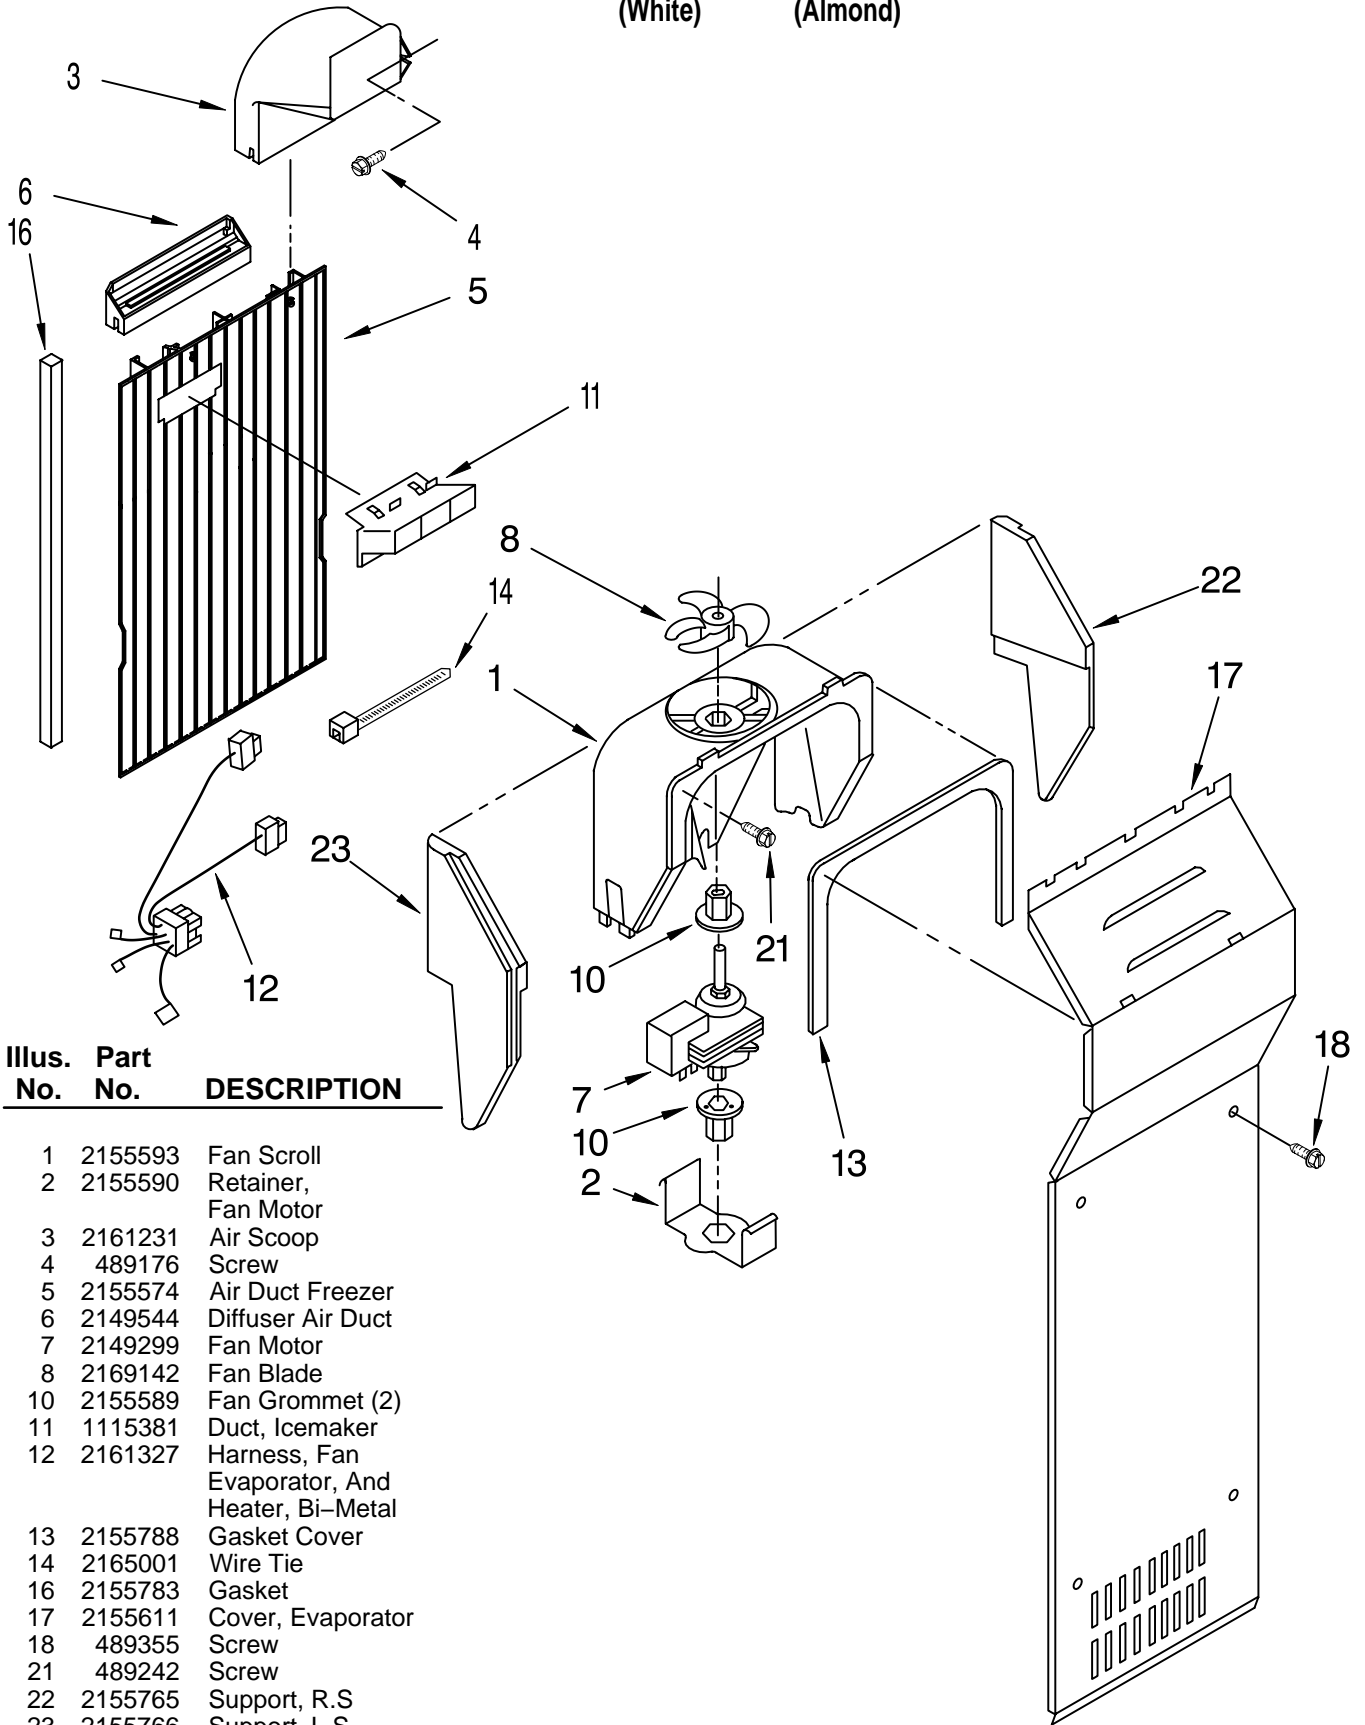

AIR FLOW PARTS

For Models: KSRS22QAWH21, KSRS22QAAL21

(White) (Almond)

Illus. No.	Part No.	DESCRIPTION
1	215593	Fan Scroll
2	215590	Retainer, Fan Motor
3	2161231	Air Scoop
4	489176	Screw
5	2155574	Air Duct Freezer
6	2149544	Diffuser Air Duct
7	2149299	Fan Motor
8	2169142	Fan Blade
10	2155589	Fan Grommet (2)
11	1115381	Duct, Icemaker
12	2161327	Harness, Fan Evaporator, And Heater, Bi-Metal
13	2155788	Gasket Cover
14	2165001	Wire Tie
16	2155783	Gasket
17	2155611	Cover, Evaporator
18	489355	Screw
21	489242	Screw
22	2155765	Support, R.S
23	2155766	Support, L.S

FOR ORDERING INFORMATION REFER TO PARTS PRICE LIST