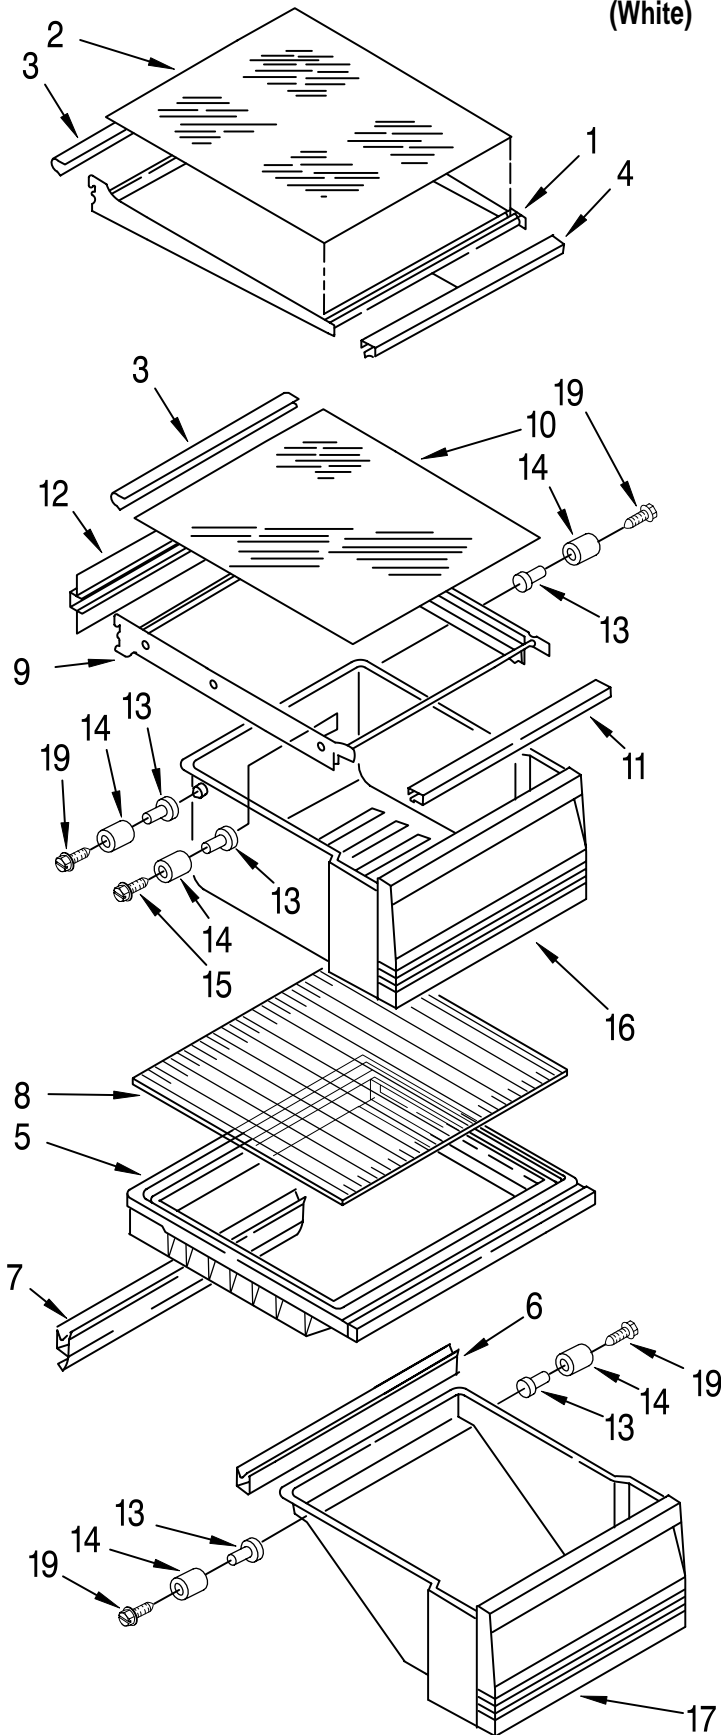

# REFRIGERATOR LINER PARTS

For Models: KRSR22QAWH21, KRSR22QAAL21  
(White) (Almond)

Illus. No.	Part No.	DESCRIPTION
1		Liner (Not A Serviceable Part)
2	985468	Escutcheon, Meat Pan Control
3	984102	Slide Meat Pan Control
4	992358	Foam Pad
6	1125675	Stud, Pan Cover
8	1110718	Stud (11)
9	1108433	Ladder, Shelf (2)
11	486298	Screw (2)
12	487539	Screw
16	1125913	Rack, Wine & Egg
22	1123919	Bracket Retainer
23	489290	Screw, (2)
24	2161251	Air Diffuser Assembly
25	2152019	Air Diffuser Cover
26	2150331	Cover, Conduit
29	2162085	Socket
30	842534	Clip, Air Duct
31	2155290	Reservoir
33	527949	Light Bulb
34	1125586	Light Lens
37	488280	Screw (2)

# REFRIGERATOR SHELF PARTS

For Models: KSRS22QAWH21, KSRS22QAAL21

(White) (Almond)

Illus. No.	Part No.	DESCRIPTION
------------	----------	-------------

1	1125597	Shelf Assembly, Cantilever (2)
2	1125593	Glass, Shelf
3	1125594	Retainer, Glass
4	1125786	Gasket, Front
5	2161771	Pan Cover Assembly (2)
6	1125705	Gasket, Cover (Front)
7	1125706	Gasket, Cover (Rear)
8	1125822	Glass, Cover (2)
9	2161760	Pan Shelf & Slide (Includes 13, 14, & 15) Assembly
10	1125595	Glass, Shelf
11	1125814	Gasket (Front)
12	1125817	Gasket (Rear)
13	1112308	Eyelet, Roller
14	2161749	Roller
15	489212	Screw
16	2161893	Crisper Pan (2) (Includes 13, 14 & 19)
17	2161892	Utility Pan (Includes 13, 14 & 19)
19	489261	Screw
20	1116917	Container
22	2161683	Glass, Shelf
23	2161809	Reflector
24	2161686	Gasket, Front
25	2161706	Frame And Roller
26	2161806	Frame And Roller Asm. (Cantilever)