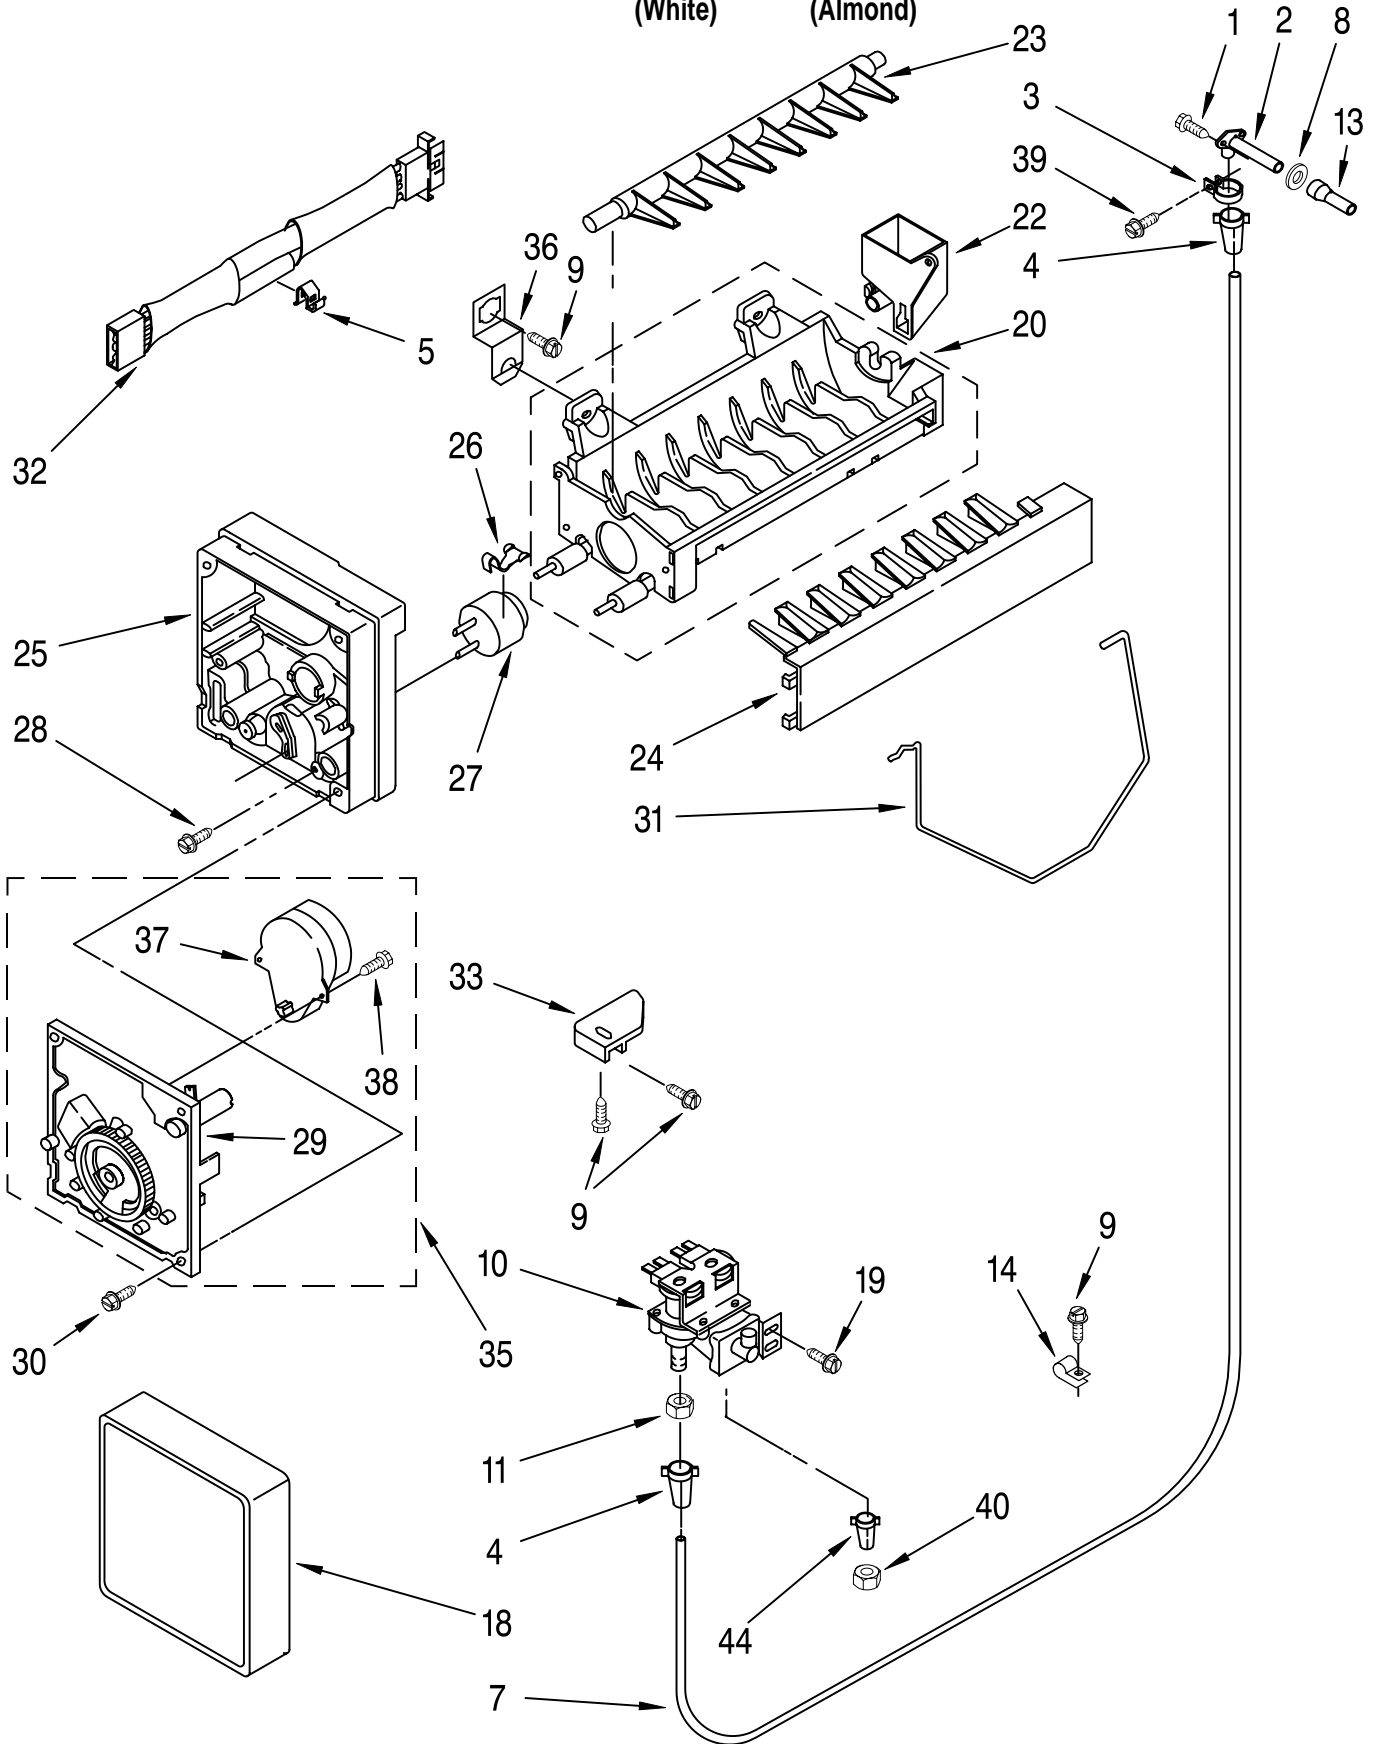

ICEMAKER PARTS

For Models: KRSR22QAWH21, KRSR22QAAL21

(White) (Almond)

FOR ORDERING INFORMATION REFER TO PARTS PRICE LIST

ICEMAKER PARTS

For Models: KRSR22QAWH21, KRSR22QAAL21
(White) (Almond)

Illus. No.	Part No.	DESCRIPTION
1	489084	Screw
2	836489	Fitting, Water Tube
3	488878	Clamp, Tube
4	841707	Insert, Tube
5	628379	Clip, Fuse
7	1108197	Tube, Water
8	1106508	Seal, Gasket
9	489242	Screw
10	2002182	Valve, Solenoid
11	627018	Nut, Compression
13	2155247	Tube, Water Inlet
14	489385	Clamp, Tube
18	628355	Cover
19	488649	Screw
20	628228	Mold & Heater Assembly (Also Order 542638 Silicone Grease)
22	628356	Cup, Water Fill
23	627843	Ejector
24	627788	Ice Striper
25	627790	Support
26	627796	Retainer, Thermostat
27	627985	Thermostat (Also Order 542369 Cement Alumilastic)
28	489322	Screw
29	628399	Motor Module
30	489276	Screw
31	2171593	Shut Off Arm
32	628256	Harness, Wiring
33	628320	Bracket
35	628366	Module Assembly (Includes Items 29, 37 & 38)
36	2155021	Clip, Support
37	628398	Motor
38	489136	Screw
39	488886	Screw
40	1129179	Nut, Compression
44	1129177	Insert-Tube
100	4317943	Complete Ice maker Assembly

FOR ORDERING INFORMATION REFER TO PARTS PRICE LIST