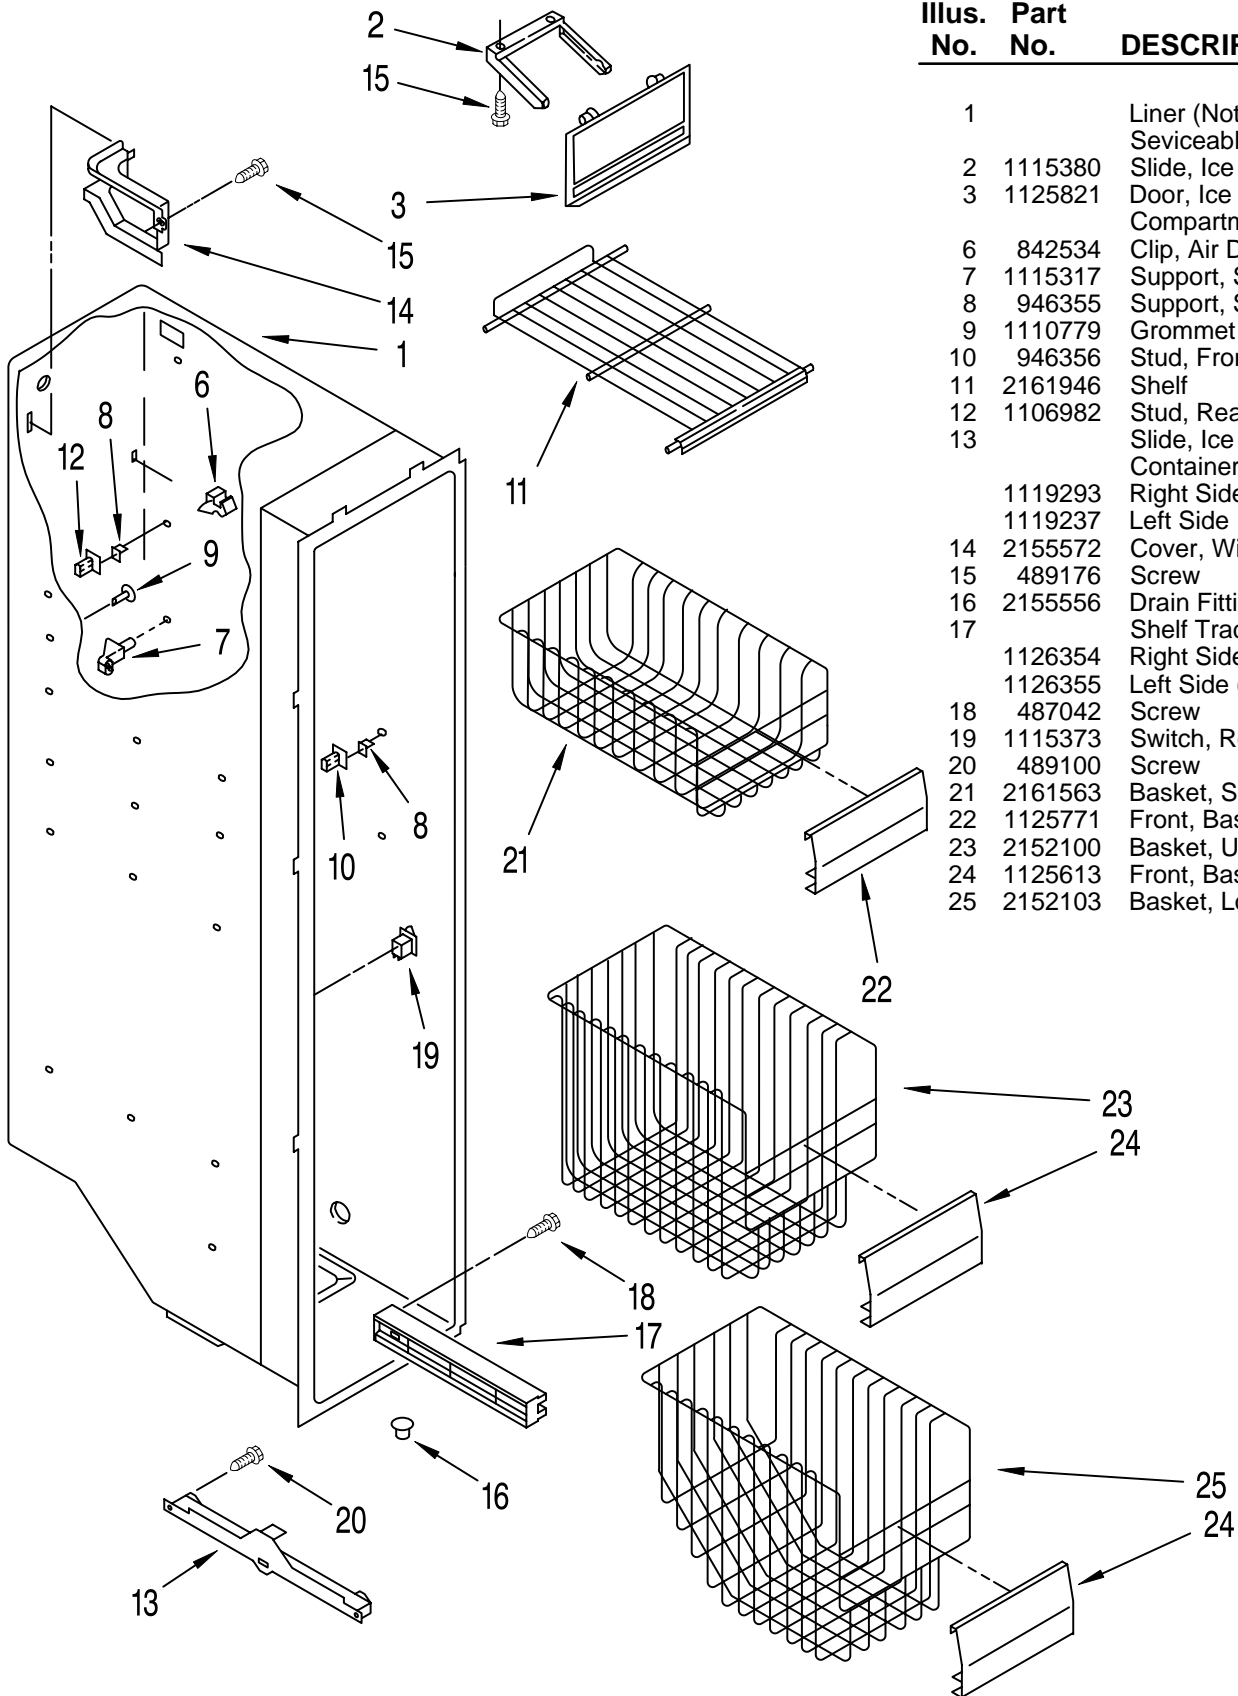

FREEZER LINER PARTS

For Models: KRSR22QAWH21, KRSR22QAAL21

(White) (Almond)

Illus. No.	Part No.	DESCRIPTION
1		Liner (Not A Serviceable Part)
2	1115380	Slide, Ice Door
3	1125821	Door, Ice Compartment
6	842534	Clip, Air Duct (2)
7	1115317	Support, Stud (4)
8	946355	Support, Stud (2)
9	1110779	Grommet (2)
10	946356	Stud, Front
11	2161946	Shelf
12	1106982	Stud, Rear
13		Slide, Ice Container
	1119293	Right Side
	1119237	Left Side
14	2155572	Cover, Wiring
15	489176	Screw
16	2155556	Drain Fitting
17		Shelf Track
	1126354	Right Side (3)
	1126355	Left Side (3)
18	487042	Screw
19	1115373	Switch, Rocker Arm
20	489100	Screw
21	2161563	Basket, Small
22	1125771	Front, Basket
23	2152100	Basket, Upper
24	1125613	Front, Basket
25	2152103	Basket, Lower

FOR ORDERING INFORMATION REFER TO PARTS PRICE LIST