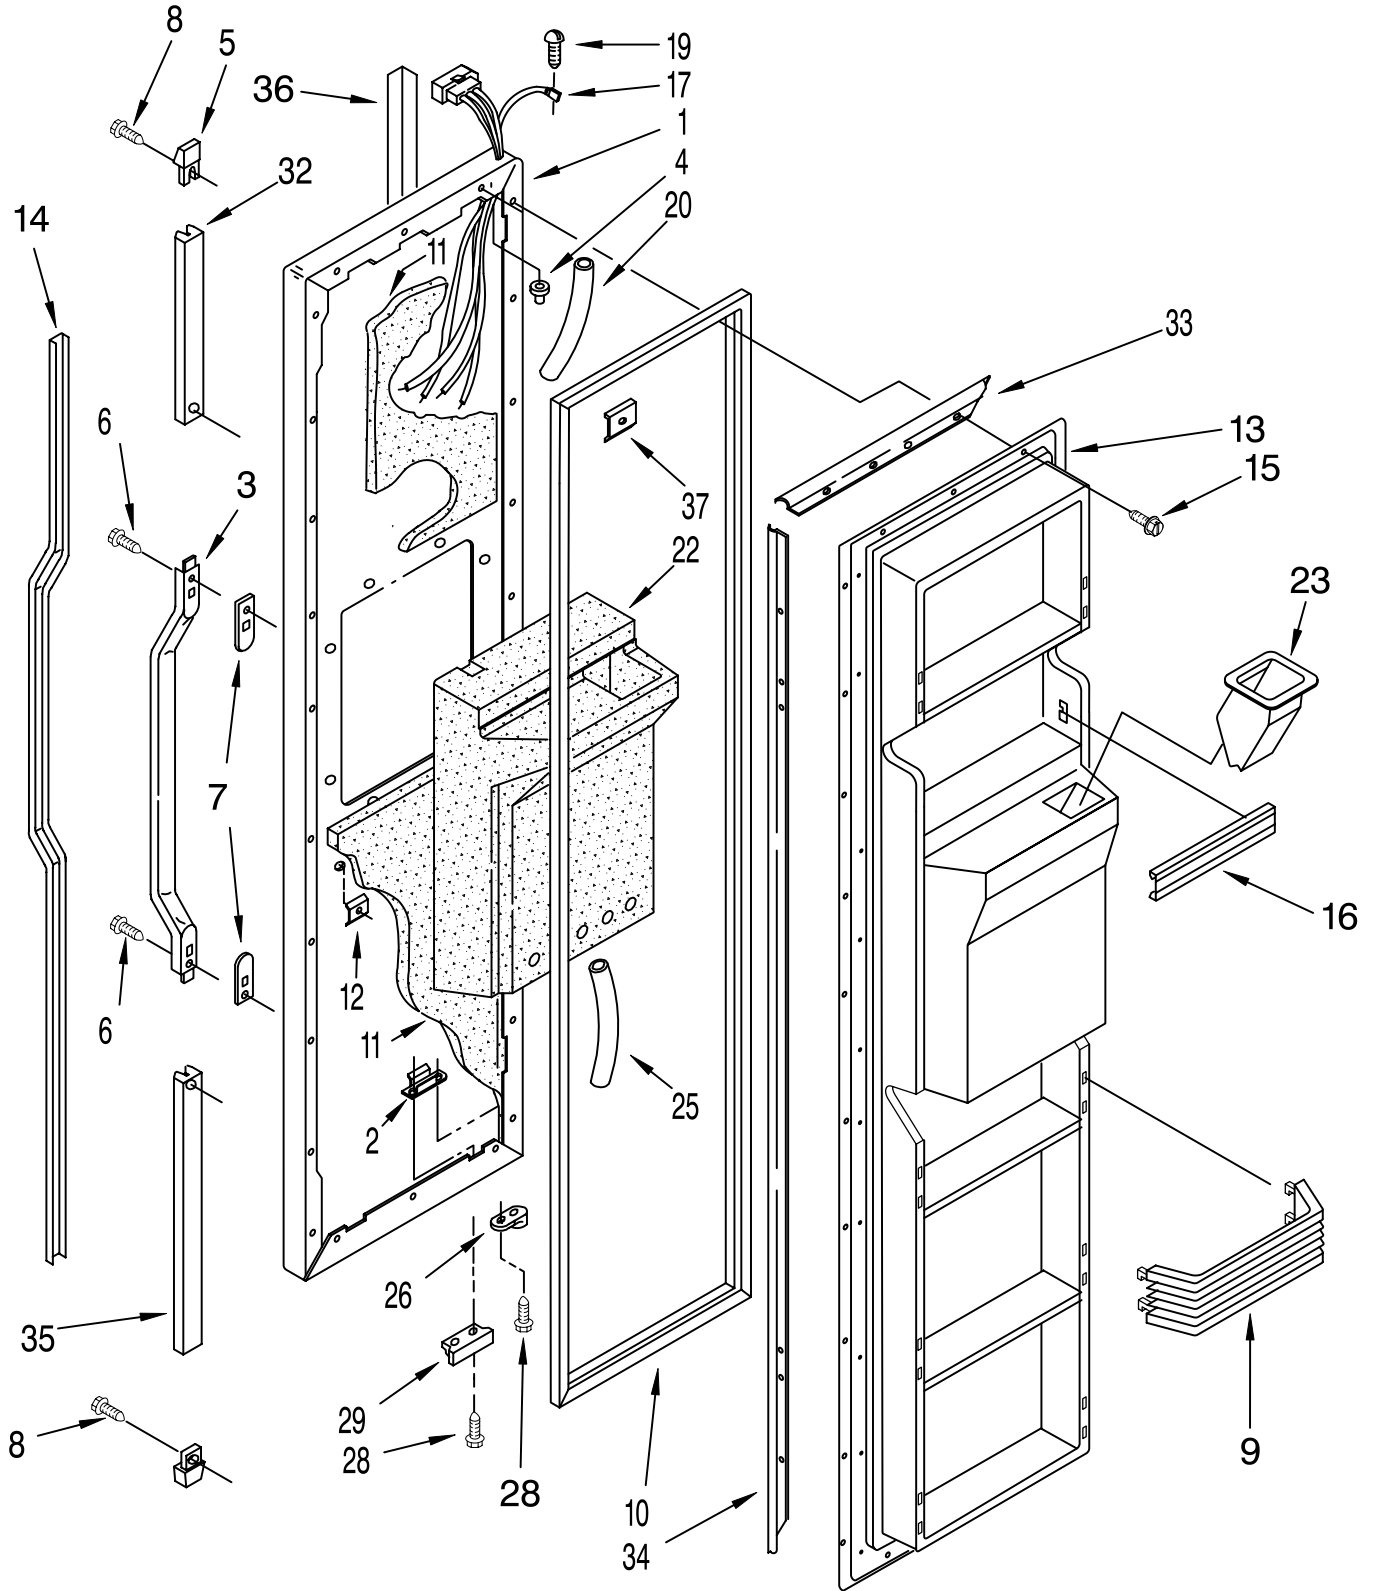

FREEZER DOOR PARTS

For Models: KSRS22QAWH21, KSRS22QAAL21

(White)

(Almond)

FOR ORDERING INFORMATION REFER TO PARTS PRICE LIST

FREEZER DOOR PARTS

For Models: KRSR22QAWH21, KRSR22QAAL21

(White)   (Almond)

Illus. No.	Part No.	DESCRIPTION
1		Freezer, Door Panel (Also Order Item 11)
	1125946	White
	1125952	Almond
2	2155335	Tap Plate
3	1107215	Handle Assembly
4	939886	Seal, Hinge Pin
5	1107341	End Cap (2)
6	487909	Screw
7	1107651	Spacer, Handle
8	489075	Screw
9	1117928	Shelf Bin (4)
10	1125926	Door Gasket, Magnetic
11	876029	Foam Insulation (Required When Replacing Exterior Door Panel)
12	941242	Screw Anchor (2)
13	1126179	Panel, Interior Door
14		Insert, Handle
	1117950	White
	1125721	Almond
15	489101	Screw
16	1126496	Trim, Door Shelf
17	1119212	Harness, Door
19	489422	Screw
20	1119059	Tube, Door Wiring
22	2149014	Insulation, Dispenser
23	1119036	Chute, Ice
25	2147080	Tube, Door Wiring
26	2155313	Door Closer, Upper Cam
28	489367	Screw
29	2155332	Bracket, Door Stop
32	1107241	Retainer, Insert
33	1117767	Gasket Retainer, Top & Bottom
34	1117766	Gasket Retainer, Side (2)
35	1117953	Retainer, Insert
36	1119061	Trim, Door
37	939101	Screw Anchor (2)

FOR ORDERING INFORMATION REFER TO PARTS PRICE LIST