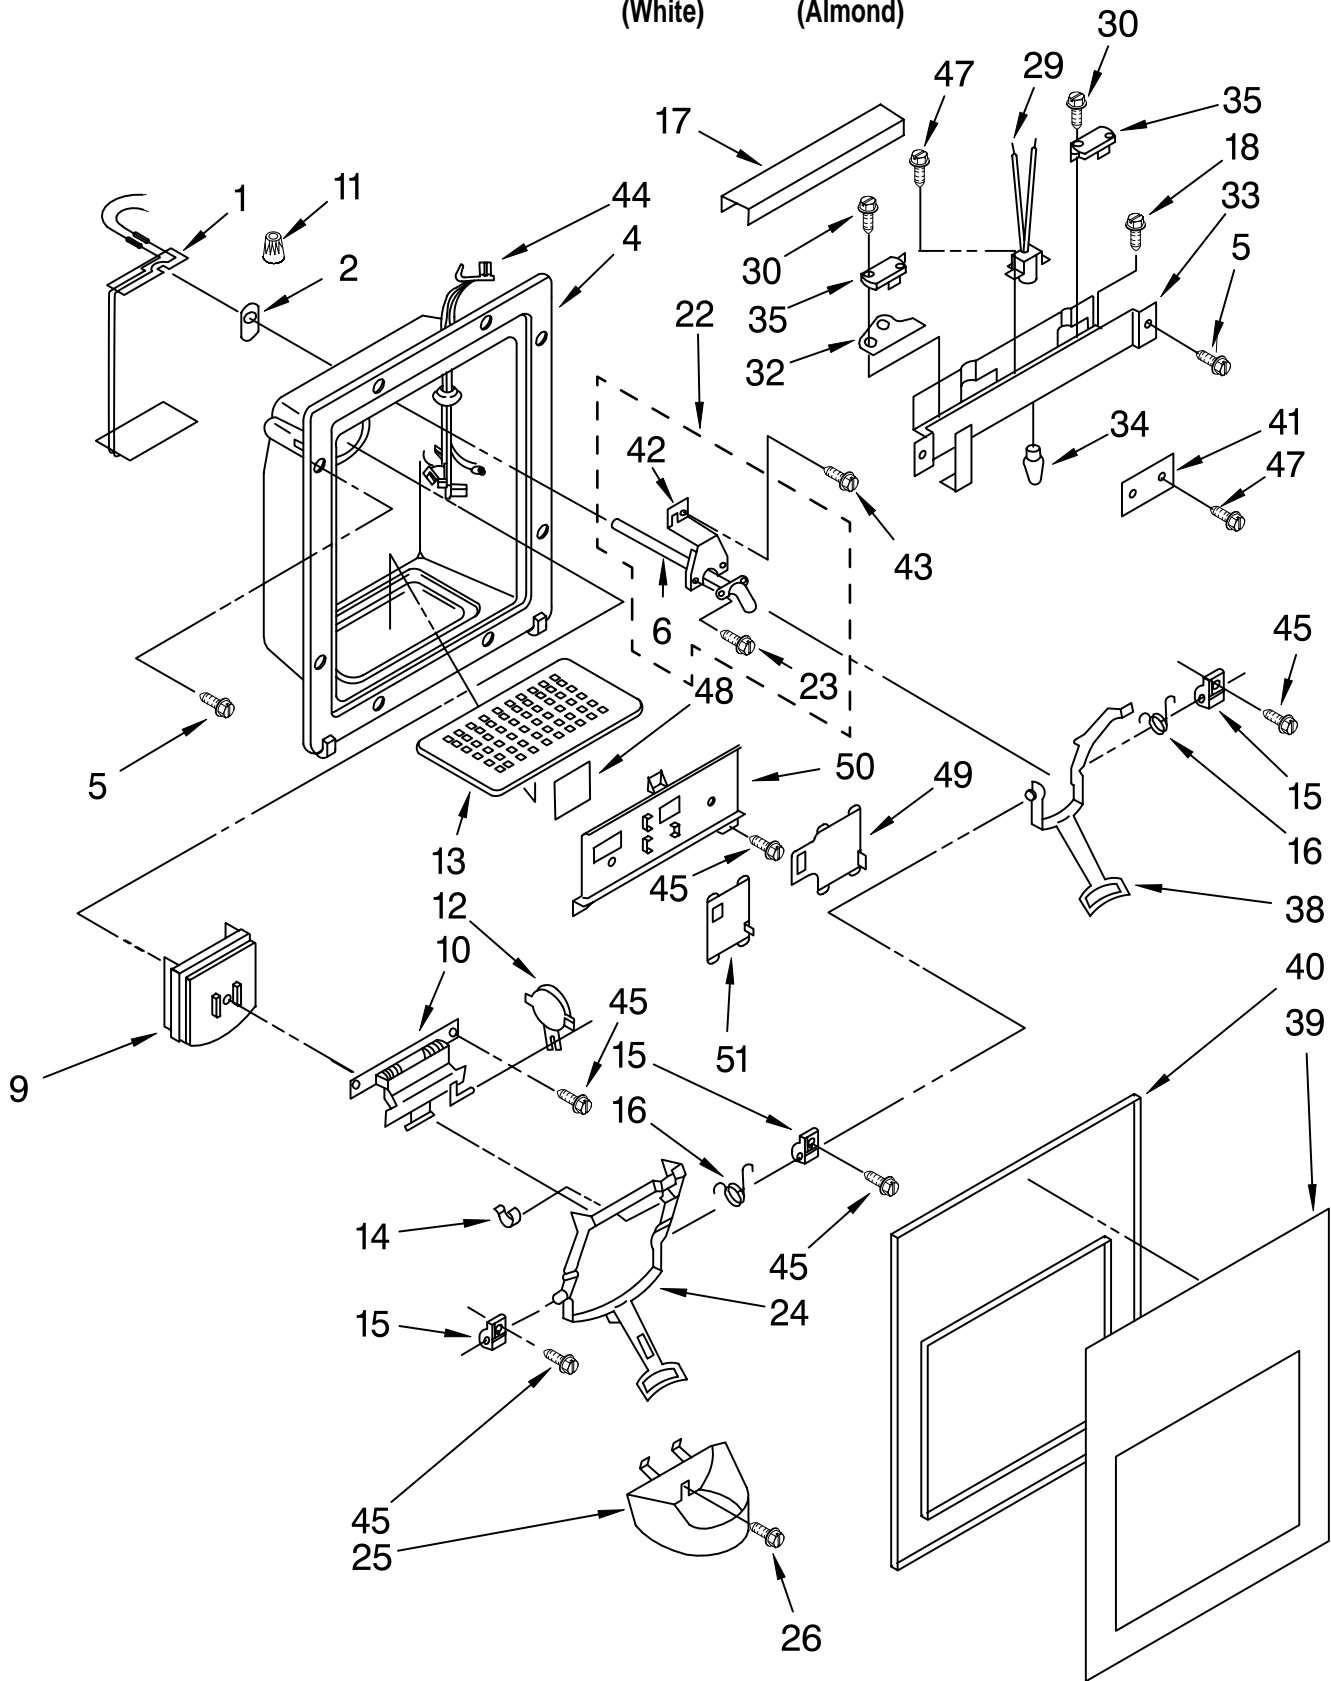

FREEZER DOOR PARTS

For Models: KRSR22QAWH21, KRSR22QAAL21

(White)   (Almond)

Illus. No.	Part No.	DESCRIPTION
1		Freezer, Door Panel (Also Order Item 11)
	1125946	White
	1125952	Almond
2	2155335	Tap Plate
3	1107215	Handle Assembly
4	939886	Seal, Hinge Pin
5	1107341	End Cap (2)
6	487909	Screw
7	1107651	Spacer, Handle
8	489075	Screw
9	1117928	Shelf Bin (4)
10	1125926	Door Gasket, Magnetic
11	876029	Foam Insulation (Required When Replacing Exterior Door Panel)
12	941242	Screw Anchor (2)
13	1126179	Panel, Interior Door
14		Insert, Handle
	1117950	White
	1125721	Almond
15	489101	Screw
16	1126496	Trim, Door Shelf
17	1119212	Harness, Door
19	489422	Screw
20	1119059	Tube, Door Wiring
22	2149014	Insulation, Dispenser
23	1119036	Chute, Ice
25	2147080	Tube, Door Wiring
26	2155313	Door Closer, Upper Cam
28	489367	Screw
29	2155332	Bracket, Door Stop
32	1107241	Retainer, Insert
33	1117767	Gasket Retainer, Top & Bottom
34	1117766	Gasket Retainer, Side (2)
35	1117953	Retainer, Insert
36	1119061	Trim, Door
37	939101	Screw Anchor (2)

FOR ORDERING INFORMATION REFER TO PARTS PRICE LIST

DISPENSER FRONT PARTS

For Models: KRSR22QAWH21, KRSR22QAAL21
(White) (Almond)

FOR ORDERING INFORMATION REFER TO PARTS PRICE LIST