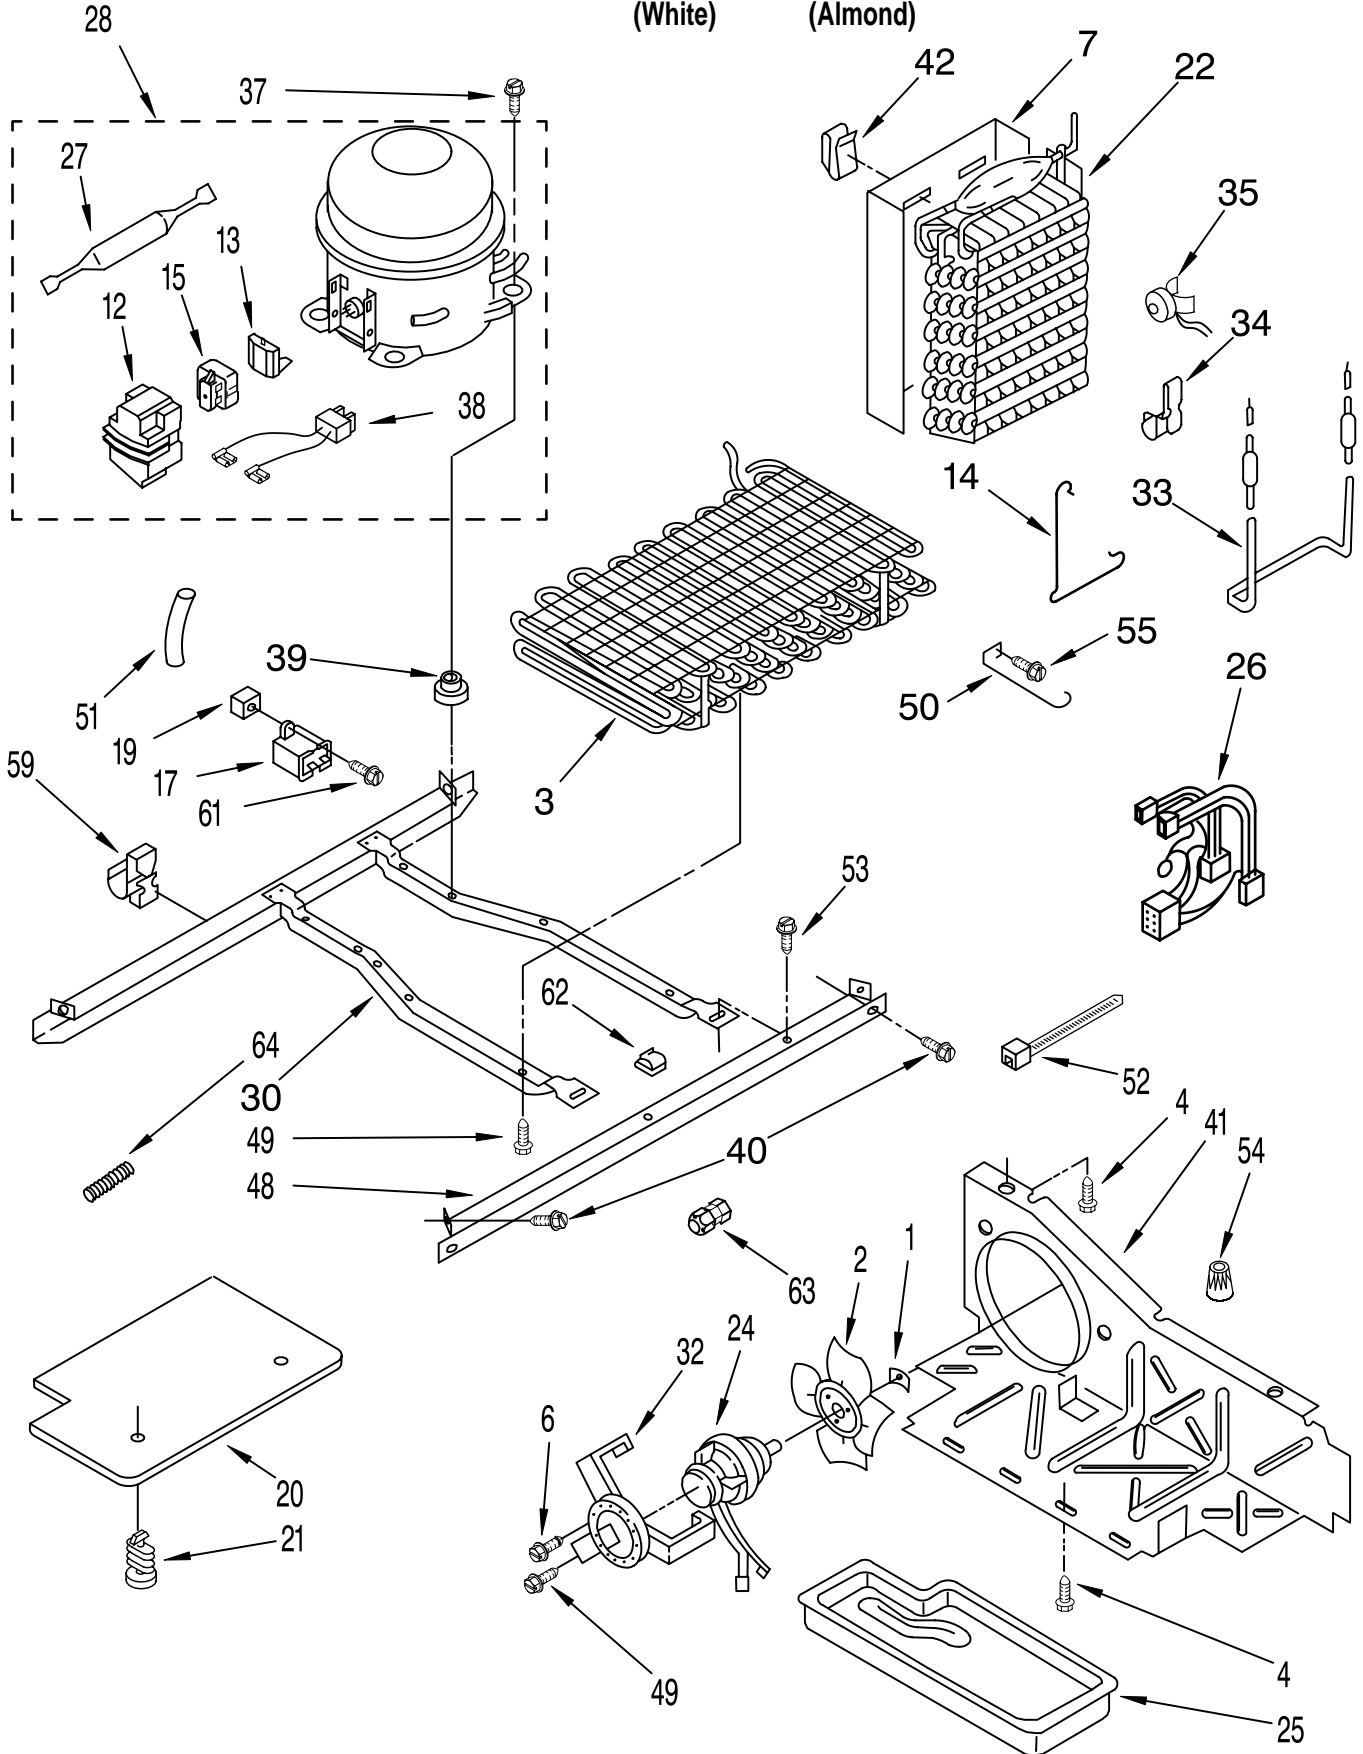

UNIT PARTS

For Models: KRSR22QAWH21, KRSR22QAAL21
(White) (Almond)

FOR ORDERING INFORMATION REFER TO PARTS PRICE LIST

UNIT PARTS

For Models: KRSR22QAWH21, KRSR22QAAL21

(White) (Almond)

Illus. No.	Part No.	DESCRIPTION	Illus. No.	Part No.	DESCRIPTION	Illus. No.	Part No.	DESCRIPTION
1	486692	Speed Nut	28	2169426	Compressor (Includes Items 12, 13, 15, 17, 27 & 38) (Also Order 876765 Tube Kit)	54	850145	Wire Connector
2	1108179	Fan, Blade	30	2160500	Unit Mounting Frame	55	489242	Screw
3	2164513	Condenser Assembly	32	2162062	Bracket, Fan Motor	59	2155658	Clip, Wire & Tube
4	489337	Screw	33	2161322	Heater, Defrost	61	488687	Screw
6	489019	Screw	34	2161330	Clip	62	934011	Clip, Tube (3)
7	2149293	Heat Shield And Drain Pan	35	2161331	Bi-Metal, Defrost	63	2150347	Union
12	2162358	Cover	37	489373	Screw	64	983659	Tube, Spring
13	2159596	Overload (Includes Relay)	38	1127675	Wire Assembly	Following Parts Not Illustrated and Optional Parts Not Included		
14	2161324	Clip, Defrost Heater	39	1100826	Grommet (4)	978025	Valve, Access (1/4")	
15		Relay (See Overload)	40	489340	Screw	978026	Valve, Access (5/16")	
17	2169137	Capacitor	41	2149128	Air Baffle	978027	Valve, Access (3/8")	
19	509812	Screw Grommet	42	2155547	Clip, Heat	978028	Valve, Access (1/2")	
20	2160505	Unit Cover, Bottom	48	2149717	Unit Mounting Rail	978029	Valve, Access (5/8")	
21	489396	Clip	49	488624	Screw	978030	Valve, Access (3/4")	
22	2164518	Evaporator	50	1105612	Guard, Fan	876764	Valve, Access (3/16")	
24	2162431	Motor, Fan	51	2161302	Sleeve	REFRIGERANT CHARGE		
25	2154114	Tray, Evaporator	52	2165001	Wire Tie	5.5 oz. (R-134)		
26	2149199	Harness, Intermediate	53	489339	Screw			
27	2164409	Drier						

FOR ORDERING INFORMATION REFER TO PARTS PRICE LIST