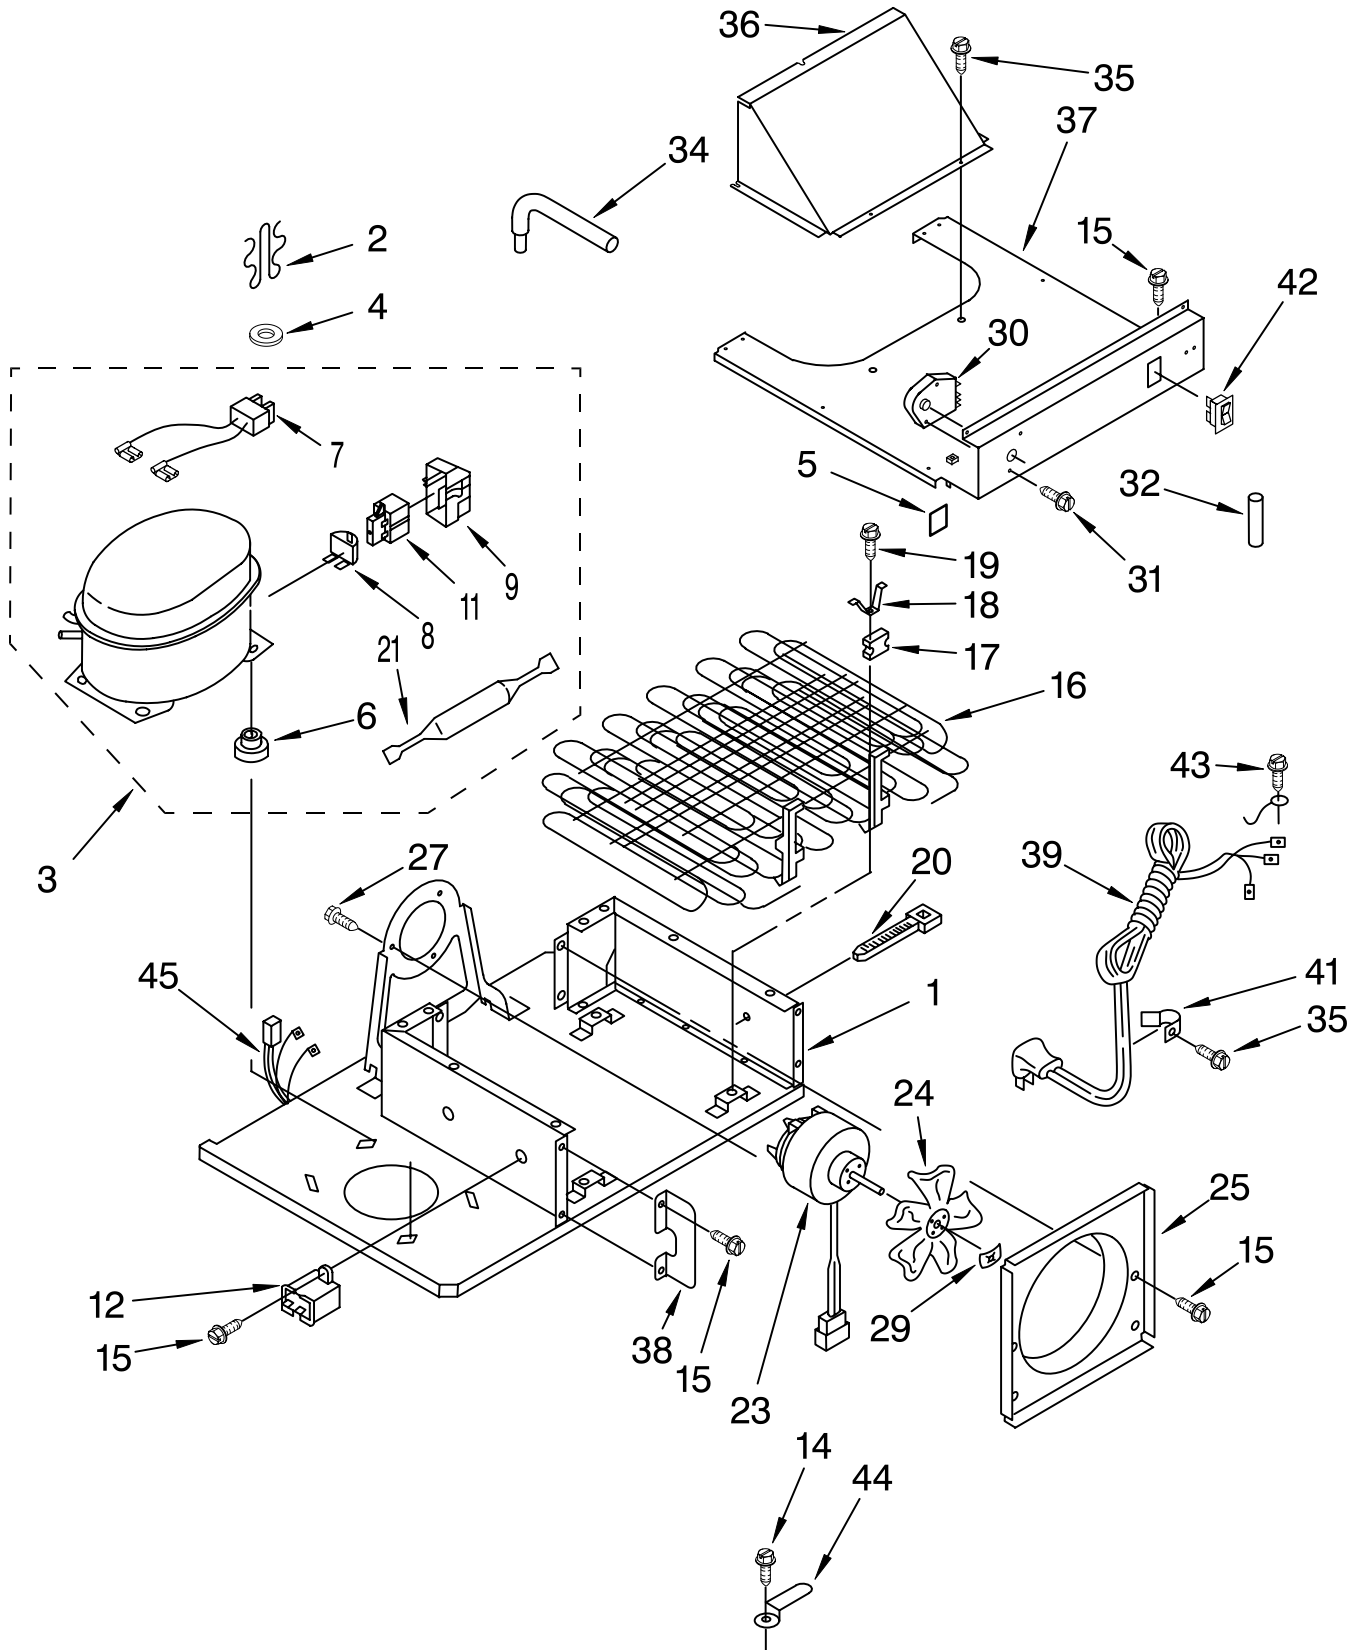

UPPER UNIT PARTS

For Models: KSSP36QFW05, KSSP36QFS05, KSSP36QFB05
(White) (Stainless Steel) (Black)

FOR ORDERING INFORMATION REFER TO PARTS PRICE LIST

UPPER UNIT PARTS

For Models: KSSP36QFW05, KSSP36QFS05, KSSP36QFB05
(White) (Stainless Steel) (Black)

Illus. No.	Part No.	DESCRIPTION	Illus. No.	Part No.	DESCRIPTION	Illus. No.	Part No.	DESCRIPTION
1	2003398	Assembly, Unit Base	20	851095	Wire Tie (2)	Following Parts Not Illustrated and Optional Parts Not Included 978025 Valve, Access (1/4") 978026 Valve, Access (5/16") 978027 Valve, Access (3/8") 978028 Valve, Access (1/2") 978029 Valve, Access (5/8") 978030 Valve, Access (3/4") 876764 Valve, Access (3/16") REFRIGERANT CHARGE 7.0 oz. (R-134A)		
2	2163787	Clip, Compressor Mounting (4)	21	2164492	Drier			
3	2183418	Compressor (Includes Items 7, 8, 9, 11, 12 & 21) (Also Order 876765 Tube Kit)	23	2169135	Motor, Fan			
4	680975	Washer	24	1108179	Blade, Fan			
5	2003389	Bushing, Foam	25	2003169	Orifice, Fan			
6	2163786	Grommet, Mounting	27	489099	Screw (3)			
7	2172890	Wire Assembly	29	486692	Speed Nut			
8	2154760	Overload (Includes Relay)	30	2162044	Defrost Timer			
9	2162358	Terminal Cover	31	488911	Screw			
11		Relay (See Overload)	32	2000645	Sleeve, Condenser			
12	2169137	Capacitor	34	2003011	Process, Tube			
14	486899	Screw	35	486194	Screw			
15	487869	Screw	36	2003174	Cover, Fan			
16	2003392	Condenser	37	2003355	Cover, Condenser			
17	943447	Grommet (4)	38	2003263	Air Vane			
18	1113019	Clamp (4)	39	2003381	Service Cord			
19	487522	Screw	41	1113162	Clamp, Cord (2)			
			42	1113229	Switch, Power Disconnect			
			43	488879	Screw, Ground			
			44	653035	Clip, Cord Plug			
			45	2003356	Wiring Harness, Unit Compartment			

FOR ORDERING INFORMATION REFER TO PARTS PRICE LIST