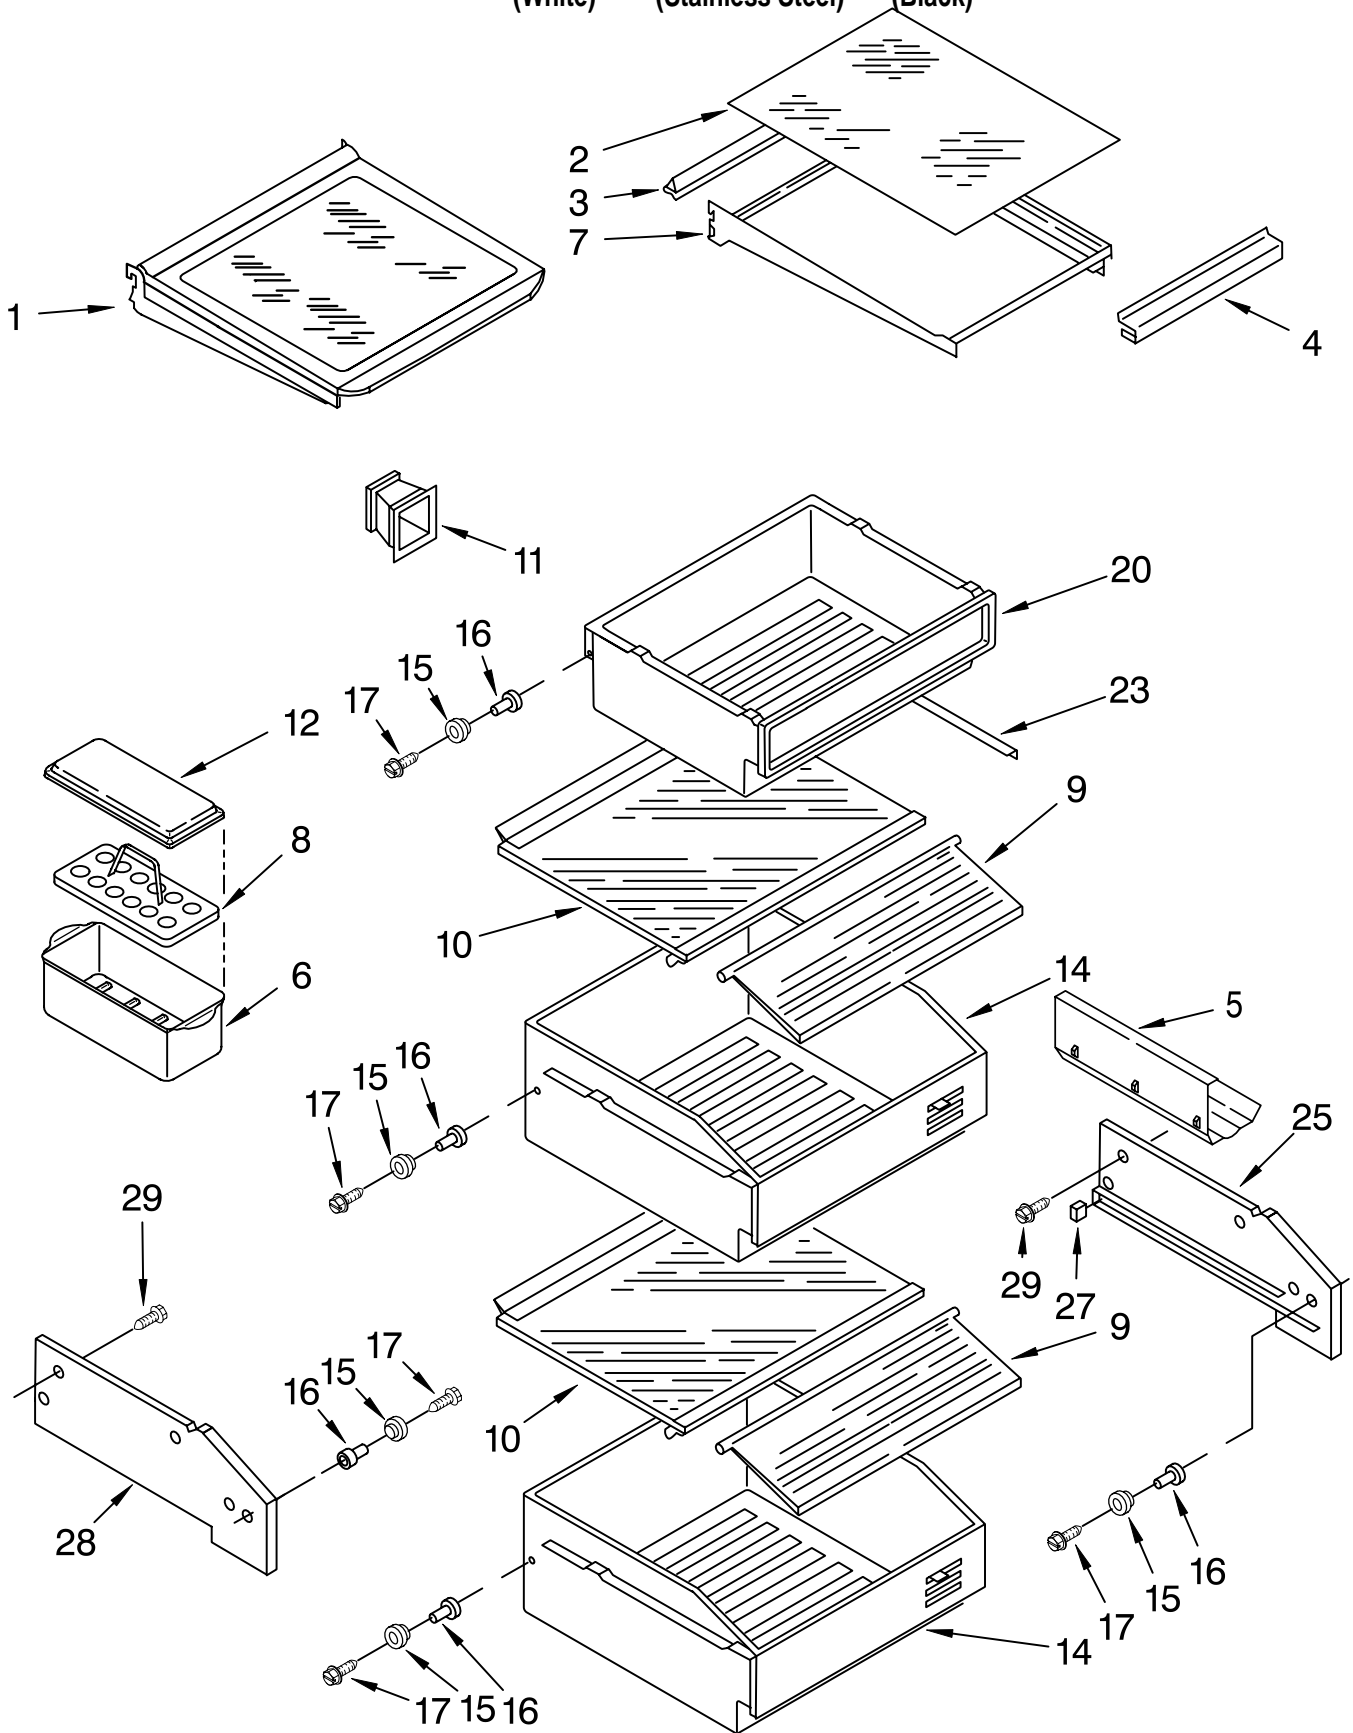

REFRIGERATOR SHELF PARTS

For Models: KSSP36QFW05, KSSP36QFS05, KSSP36QFB05
(White) (Stainless Steel) (Black)

FOR ORDERING INFORMATION REFER TO PARTS PRICE LIST

REFRIGERATOR SHELF PARTS

For Models: KSSP36QFW05, KSSP36QFS05, KSSP36QFB05
(White) (Stainless Steel) (Black)

Illus.	Part	
No.	No.	DESCRIPTION
1	2174402	Frame, Shelf
2	2003375	Glass, Shelf
3	1113546	Reflector, Shelf
4	1113790	Gasket, Glass (2)
5	2179375	Rack, Wine
6	2169933	Egg Bin
7	2003325	Frame, Assembly Meat Pan
8	2164373	Egg Carrier
9	1113893	Cover, Crisper
10	2003378	Glass, Crisper
11	2000742	Meat Pan, Connector
12	2169935	Cover
14	2003315	Crisper Pan (2)
15	2174388	Roller
16	2174478	Eyelet, Roller
17	489211	Screw
20	2003320	Meat Pan
23	2002181	Retainer, Glass
25	2003411	Crisper Spacer, Right Side (2)
27	1113169	Stop, Roller
28	2003410	Crisper Spacer, Left Side (2)
29	486194	Screw