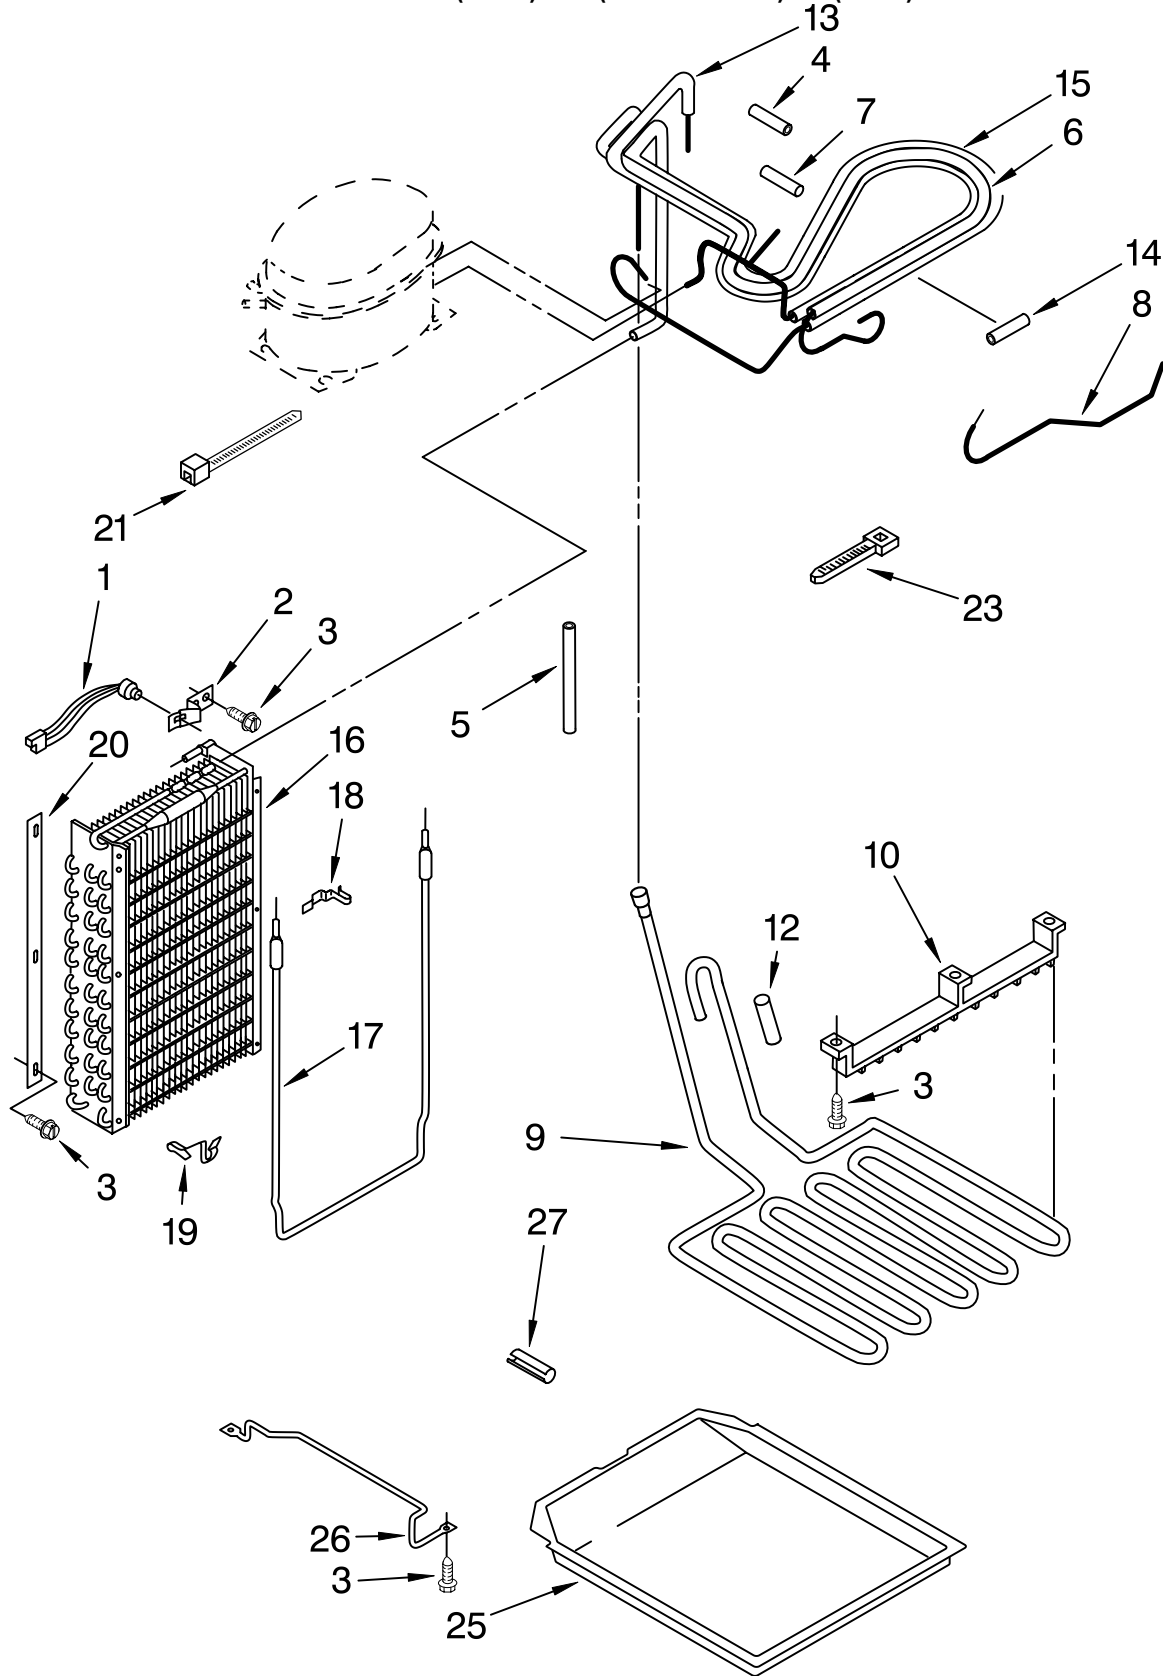

LOWER UNIT AND TUBE PARTS

For Models: KSSP36QFW05, KSSP36QFS05, KSSP36QFB05
(White) (Stainless Steel) (Black)

FOR ORDERING INFORMATION REFER TO PARTS PRICE LIST

LOWER UNIT AND TUBE PARTS

For Models: KSSP36QFW05, KSSP36QFS05, KSSP36QFB05
(White) (Stainless Steel) (Black)

Illus. No.	Part No.	DESCRIPTION
1	2000528	Defrost Bi-Metal
2	1113043	Clamp, Bi-Metal
3	486194	Screw
4	2003271	Sleeve
5	2002171	Sleeve
6	2002999	Condenser Inlet Tube
7	2003484	Sleeve, Condenser Inlet Tube
8	2003015	Tube, Connect (Drier)
9	2004545	Heater, Drain Pan
10	1113062	Hanger, Heater
12	2002448	Sleeve
13	2002995	Tube, Discharge
14	2003272	Sleeve
15	2003001	Heat Exchanger
16	2002964	Evaporator
17	2000630	Heater, Defrost
18	1113048	Clamp, Heater (2)
19	1108431	Clamp, Heater (2)
20	1112844	Gasket, Evaporator
21	857547	Wire Tie
23	851095	Strap
25	2001264	Drain Pan
26		Bracket, Drain Pan
	1113206	Left
	1113207	Right
27	513942	Dampener

FOR ORDERING INFORMATION REFER TO PARTS PRICE LIST