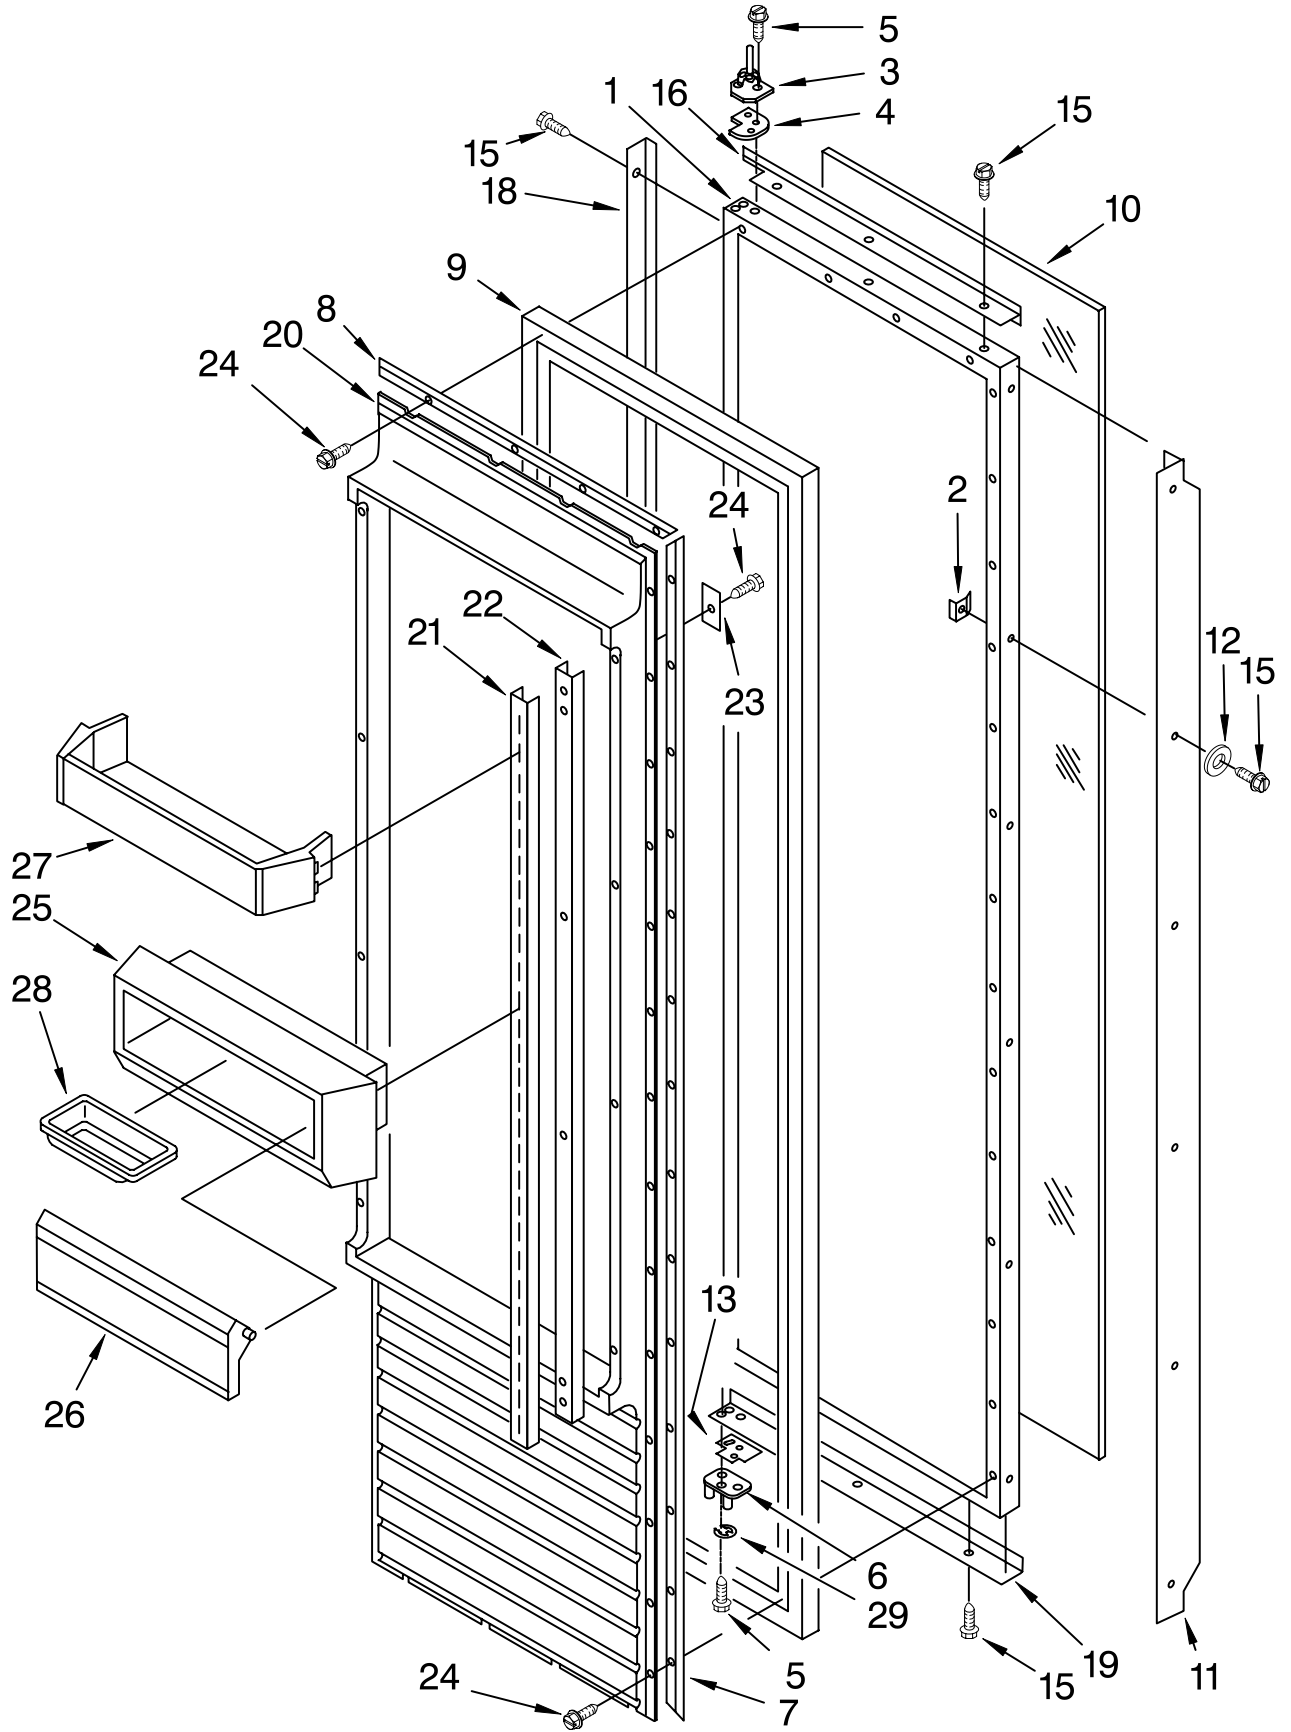

REFRIGERATOR DOOR PARTS

For Models: KSSP36QFW05, KSSP36QFS05, KSSP36QFB05
(White) (Stainless Steel) (Black)

FOR ORDERING INFORMATION REFER TO PARTS PRICE LIST

REFRIGERATOR DOOR PARTS

For Models: KSSP36QFW05, KSSP36QFS05, KSSP36QFB05
(White) (Stainless Steel) (Black)

Illus. No.	Part No.	DESCRIPTION
1	2003870	Refrigerator Door Panel (Includes Insulation)
2	939101	Screw Anchor (8)
3	2004521	Hinge Assembly, Top
4	2004520	Spacer-Door, Top
5	489282	Screw
6	2004523	Hinge Assembly, Bottom
7	1112533	Gasket Retainer, Side (2)
8	1112539	Gasket Retainer, Top & Bottom
9	2000878	Door Gasket, Magnetic
10		Panel, Decorative
	4210790	White
	4210535	Black
	4378750	Stainless Steel
11		Handle, Door
	2003680	White
	2003679	Black
	2004636	Stainless Steel
12	2001230	Washer
13	2004549	Door, Spacer Bottom
15		Screw
	2001208	White
	487052	Stainless Steel
16		Trim (Top)
	2005013	White
	2005010	Black
	2005016	Stainless Steel
18		Trim (Side)
	2003676	White
	2003675	Black
	2004634	Stainless Steel
19		Trim (Bottom)
	2003666	White
	2003663	Black
	2004628	Stainless Steel
20	1113952	Panel, Interior Door
21	1113951	Ladder, Shelf (2)
22	1112530	Retainer, Shelf Ladder (2)
23	1112514	Back Up Plate (8)
24	486194	Screw
25	1112720	Bin, Utility
26	2003463	Door, Utility Bin
27	2003130	Door Shelf (4)
28	2165792	Butter Tray
29	2004881	Retaining Ring, Door-Closure

FOR ORDERING INFORMATION REFER TO PARTS PRICE LIST