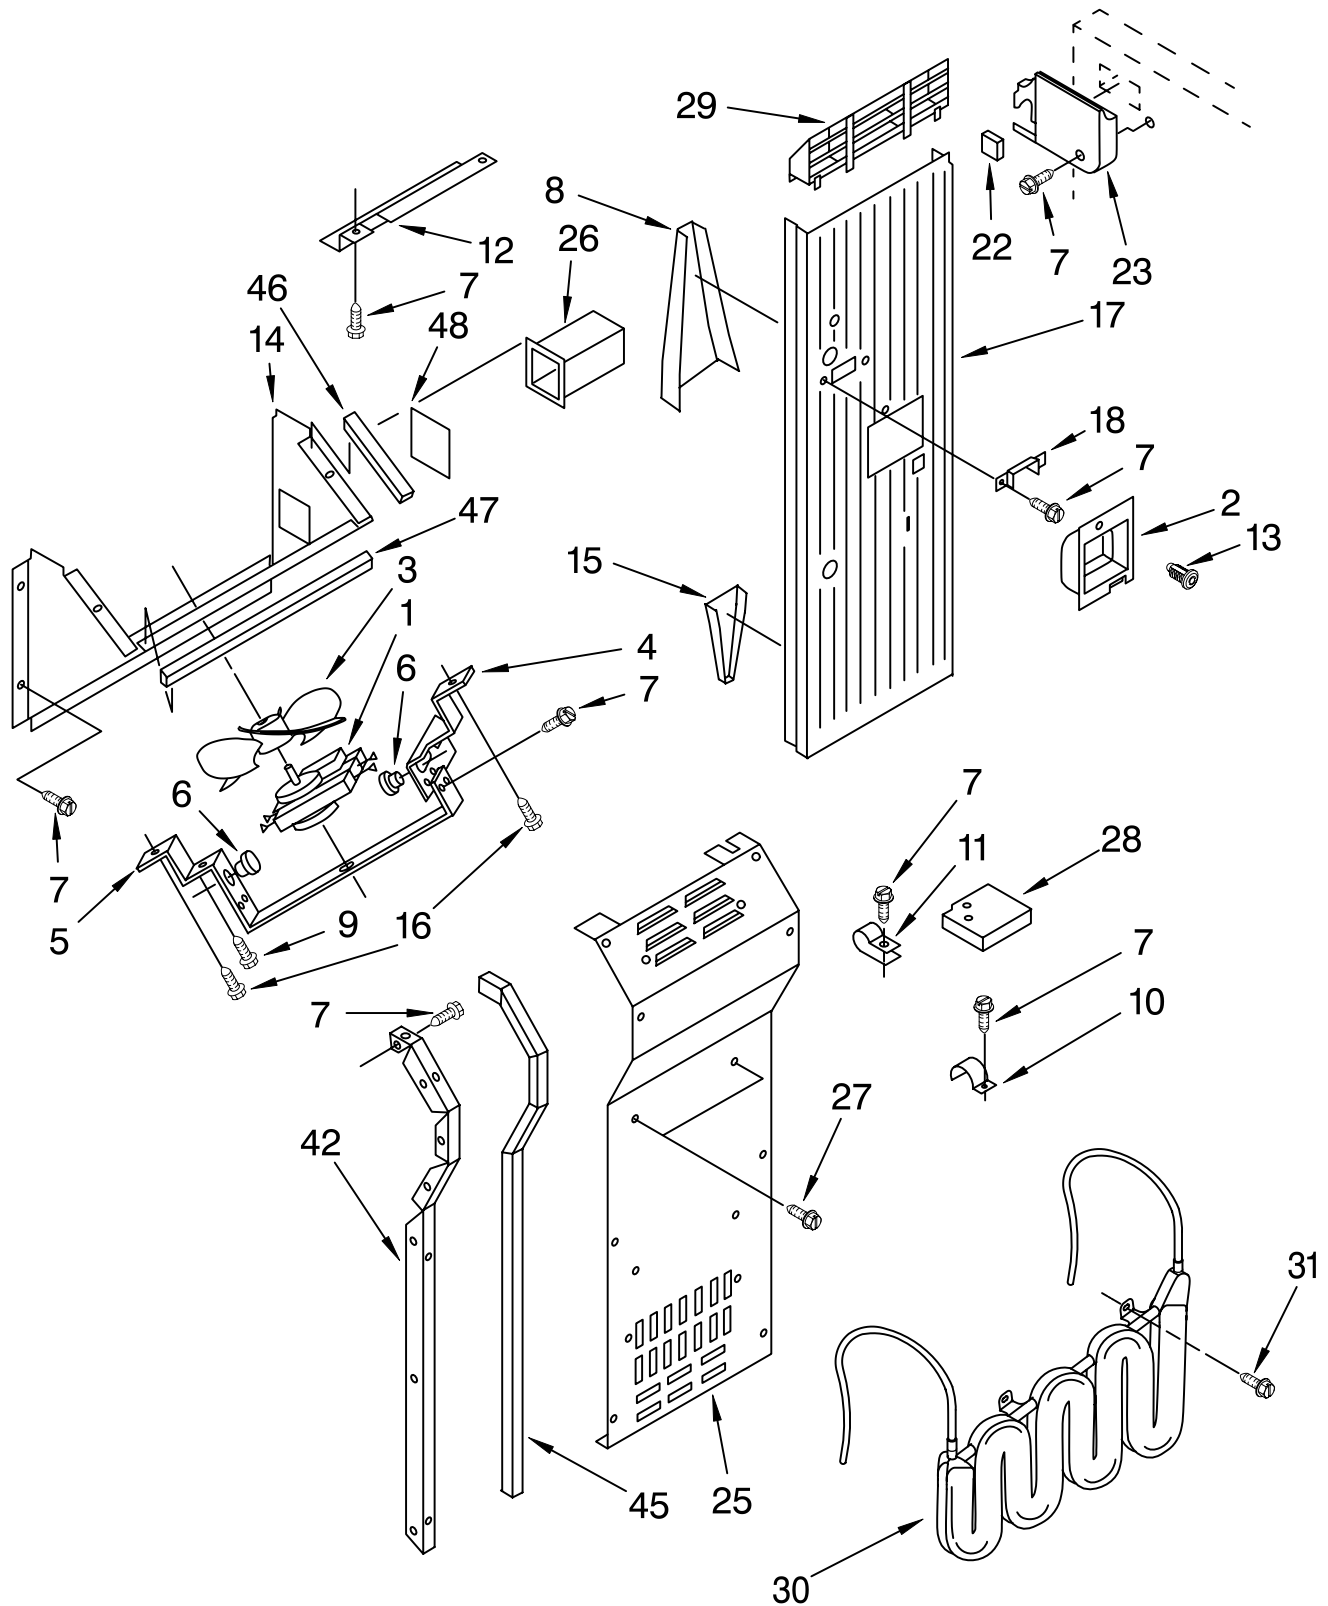

AIR FLOW AND RESERVOIR PARTS

For Models: KSSP36QFW05, KSSP36QFS05, KSSP36QFB05

(White) (Stainless Steel) (Black)

FOR ORDERING INFORMATION REFER TO PARTS PRICE LIST

AIR FLOW AND RESERVOIR PARTS

For Models: KSSP36QFW05, KSSP36QFS05, KSSP36QFB05
(White) (Stainless Steel) (Black)

Illus. No.	Part No.	DESCRIPTION
1	2003200	Fan Motor
2	2002732	Cup, Clearance
3	2169142	Fan Blade
4	548263	Bracket (Double)
5	938224	Bracket (Single)
6	548268	Grommet
7	486194	Screw
8	2003924	Deflector, Air Duct
9	488500	Screw, Ground
10	488366	Clamp, Tube
11	489348	Clamp, Nylon
12	2001145	Channel, Wiring
13	1112871	Fastner
14	2000783	Scroll, Fan
15	2003927	Deflector, Air Duct
16	488772	Screw
17	2004905	Assembly, Air Duct (Also Order Items 8 & 15)
18	2000048	Air Deflector, Icemaker
22	1112869	Gasket, Air Baffle
23	2003576	Cover, Air Outlet
25	2005035	Cover, Evaporator
26	2000797	Connector, Meat Pan Duct
27	487539	Screw
28	1112840	Baffle, Evaporator
29	1112851	Diffuser, Air Duct
30	2004947	Reservoir
31	488280	Screw
42		Evaporator, Cover Rail
	2000686	Left Side
	2000685	Right Side
45	2001337	Gasket (2) Evaporator Cover
46	2001079	Gasket (2)
47	2001080	Gasket
48	2001081	Gasket

FOR ORDERING INFORMATION REFER TO PARTS PRICE LIST