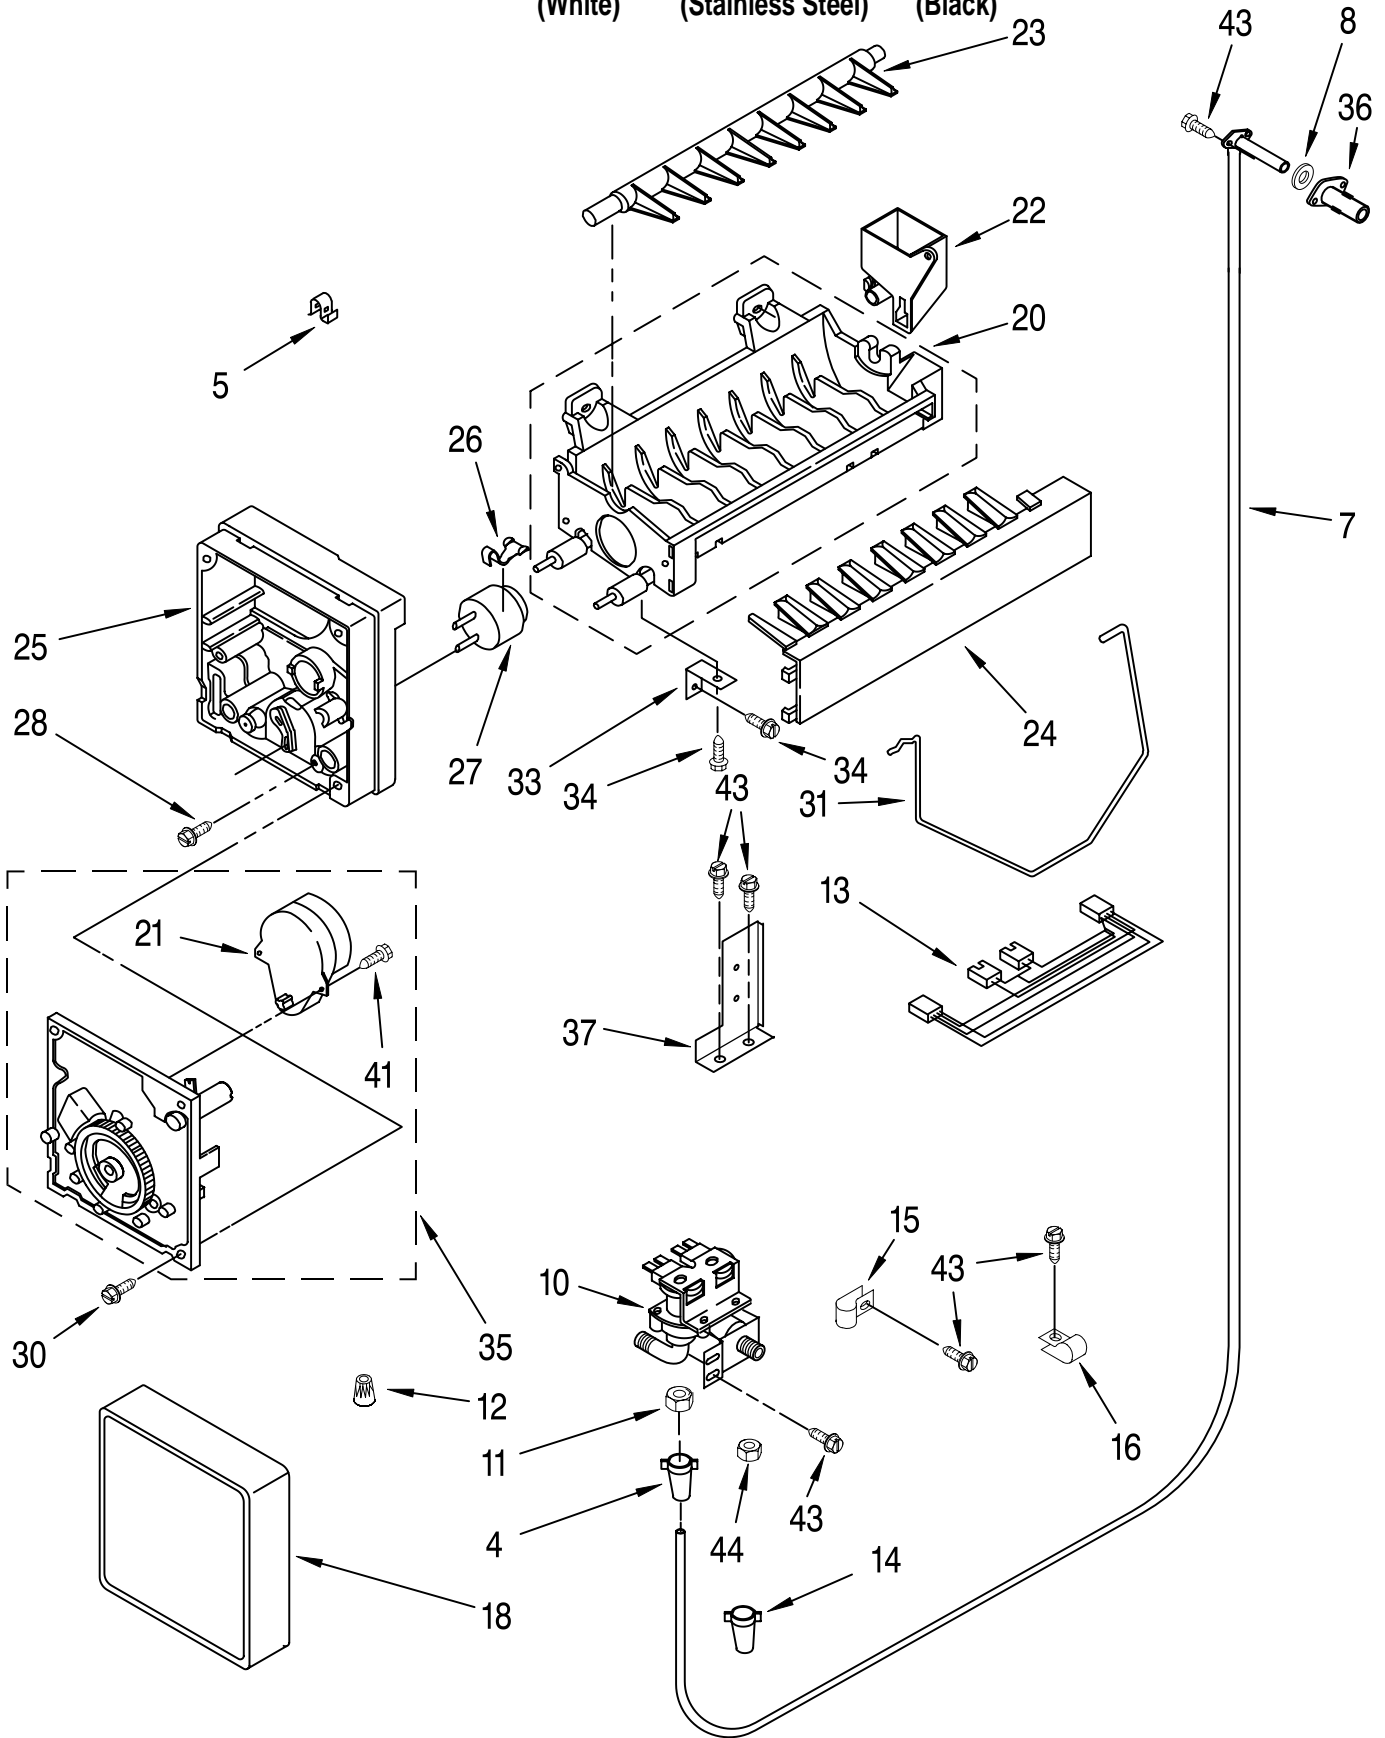

ICEMAKER PARTS

For Models: KSSP36QFW05, KSSP36QFS05, KSSP36QFB05
(White) (Stainless Steel) (Black)

FOR ORDERING INFORMATION REFER TO PARTS PRICE LIST

ICEMAKER PARTS

For Models: KSSP36QFW05, KSSP36QFS05, KSSP36QFB05
(White) (Stainless Steel) (Black)

Illus. No.	Part No.	DESCRIPTION	Illus. No.	Part No.	DESCRIPTION	Illus. No.	Part No.	DESCRIPTION
4	841707	Insert, Tube	20	628228	Mold & Heater (Also Order 542638 Silicone Grease)	31	2171593	Shut Off Arm
5	628379	Clip, Fuse				33	2171952	Bracket
7	2005009	Water Inlet Tube Assembly				34	489478	Screw
8	1106508	Seal Gasket	21	628398	Motor	35	628399	Module Assembly (Includes Items 21 & 41)
10	2003791	Valve, Solenoid	22	628356	Cup-Water Fill	36	2005034	Heater, Fill Tube
11	627018	Nut, Compression	23	627843	Ejector	37	2004914	Water Valve Mounting Bracket
12	227991	Connector, Wire	24	2182124	Ice Striper	41	489136	Screw (2)
13	2004547	Water Valve, Harness	25	2194712	Support	43	486194	Screw
14	1129177	Insert, Tube	26	627796	Retainer Thermostat (2)	44	1129179	Compression Nut
15	489348	Clamp, Nylon Valve	27	627985	Thermostat (Also Order 542639 Cement Alumilastic)	100	4317943	Complete Icemaker Assembly
16	488946	Clamp Tube						
18	2174155	Cover	28	489322	Screw			
			30	489276	Screw			

PARTS NOT ILLUSTRATED

Illus. No.	Part No.	DESCRIPTION

Following Parts Not Illustrated
(Optional Parts Only)

- 4378650 Front Panel Kit
  (White)
- 4378653 Front Panel Kit
  (Black)
- 4378656 Front Panel Kit
  (Almond)
- 4378659 Front Panel Kit
  (Stainless Steel)

Black Acrylic
Static Cleaner Part No. 978849

LITERATURE PARTS

- LIT2004846 Use & Care Guide
- LIT2004989 Energy Label
- LIT2004863 Service & Wiring
  Sheet
- LIT628370 Modular Icemaker
  Service Sheet
- LIT2004864 Installation
  Instructions

FOR ORDERING INFORMATION REFER TO PARTS PRICE LIST