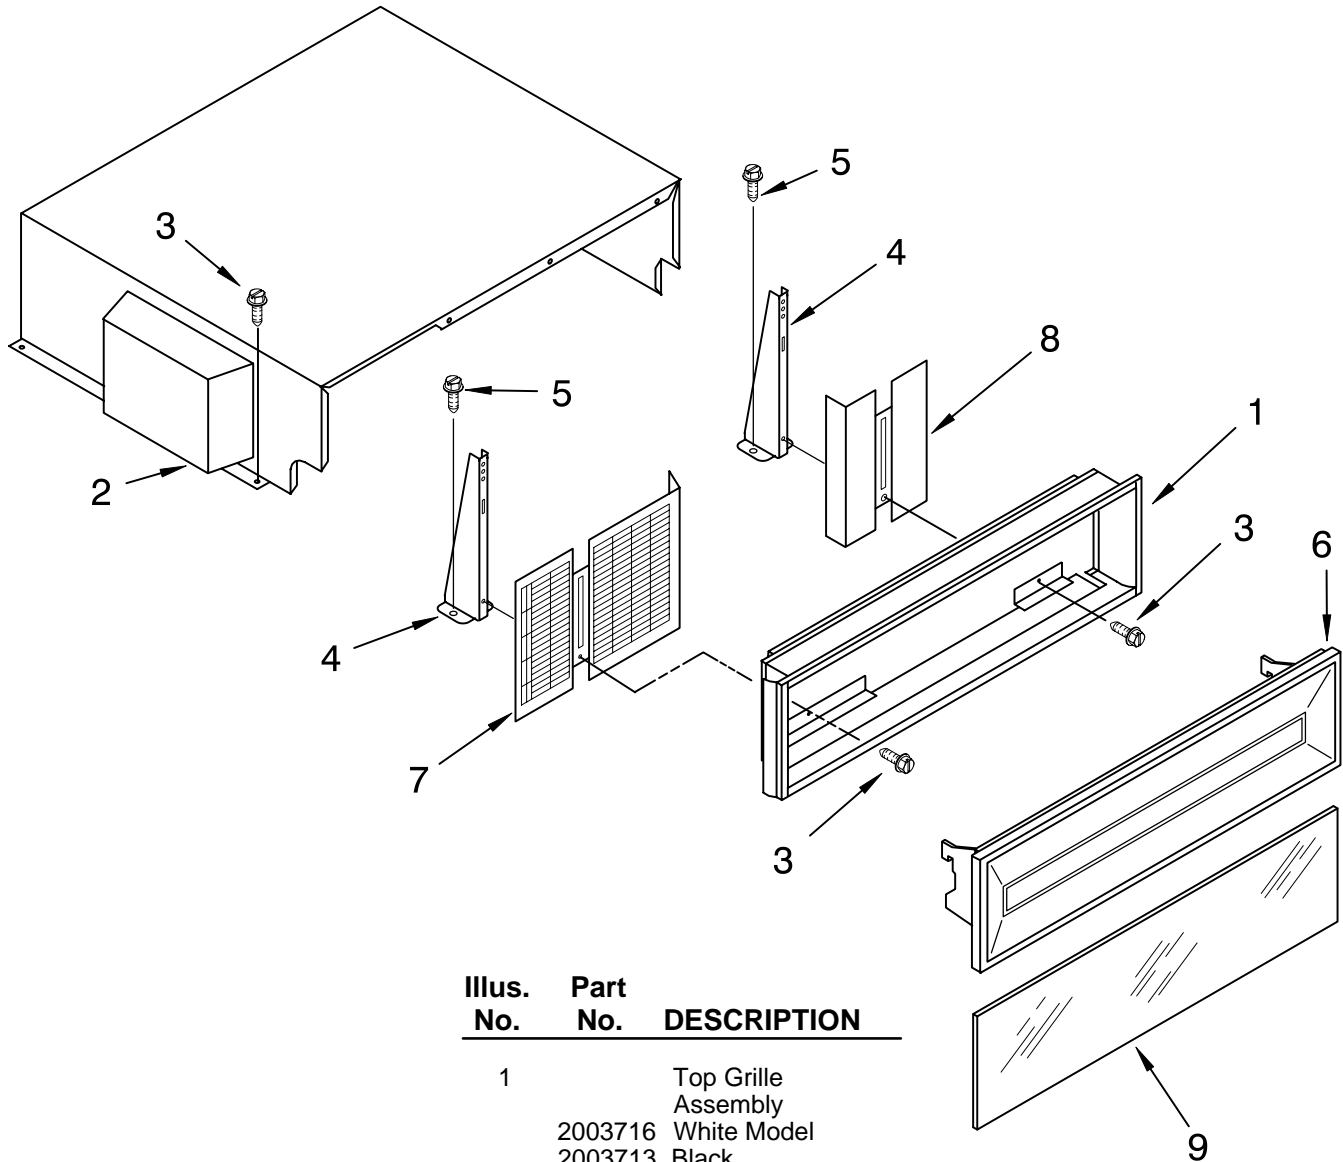

TOP GRILLE AND UNIT COVER PARTS

For Models: KSSP36QFW05, KSSP36QFS05, KSSP36QFB05
(White) (Stainless Steel) (Black)

Illus. No.	Part No.	DESCRIPTION
1		Top Grille Assembly
	2003716	White Model
	2003713	Black
	2004955	Stainless Steel
2	2004946	Cover, Unit
3	486194	Screw
4	2002484	Grille, Bracket
5	2001415	Screw
6		Decorative Panel Assembly
	2003725	White
	2003722	Black
	2004958	Stainless Steel
7	2003480	Guard, Compressor Wiring
8	2003481	Guard, Water Valve Wiring
9		Panel, Decorative Acrylic
	4210796	White
	4210650	Black
	4210710	Stainless Steel

FOR ORDERING INFORMATION REFER TO PARTS PRICE LIST