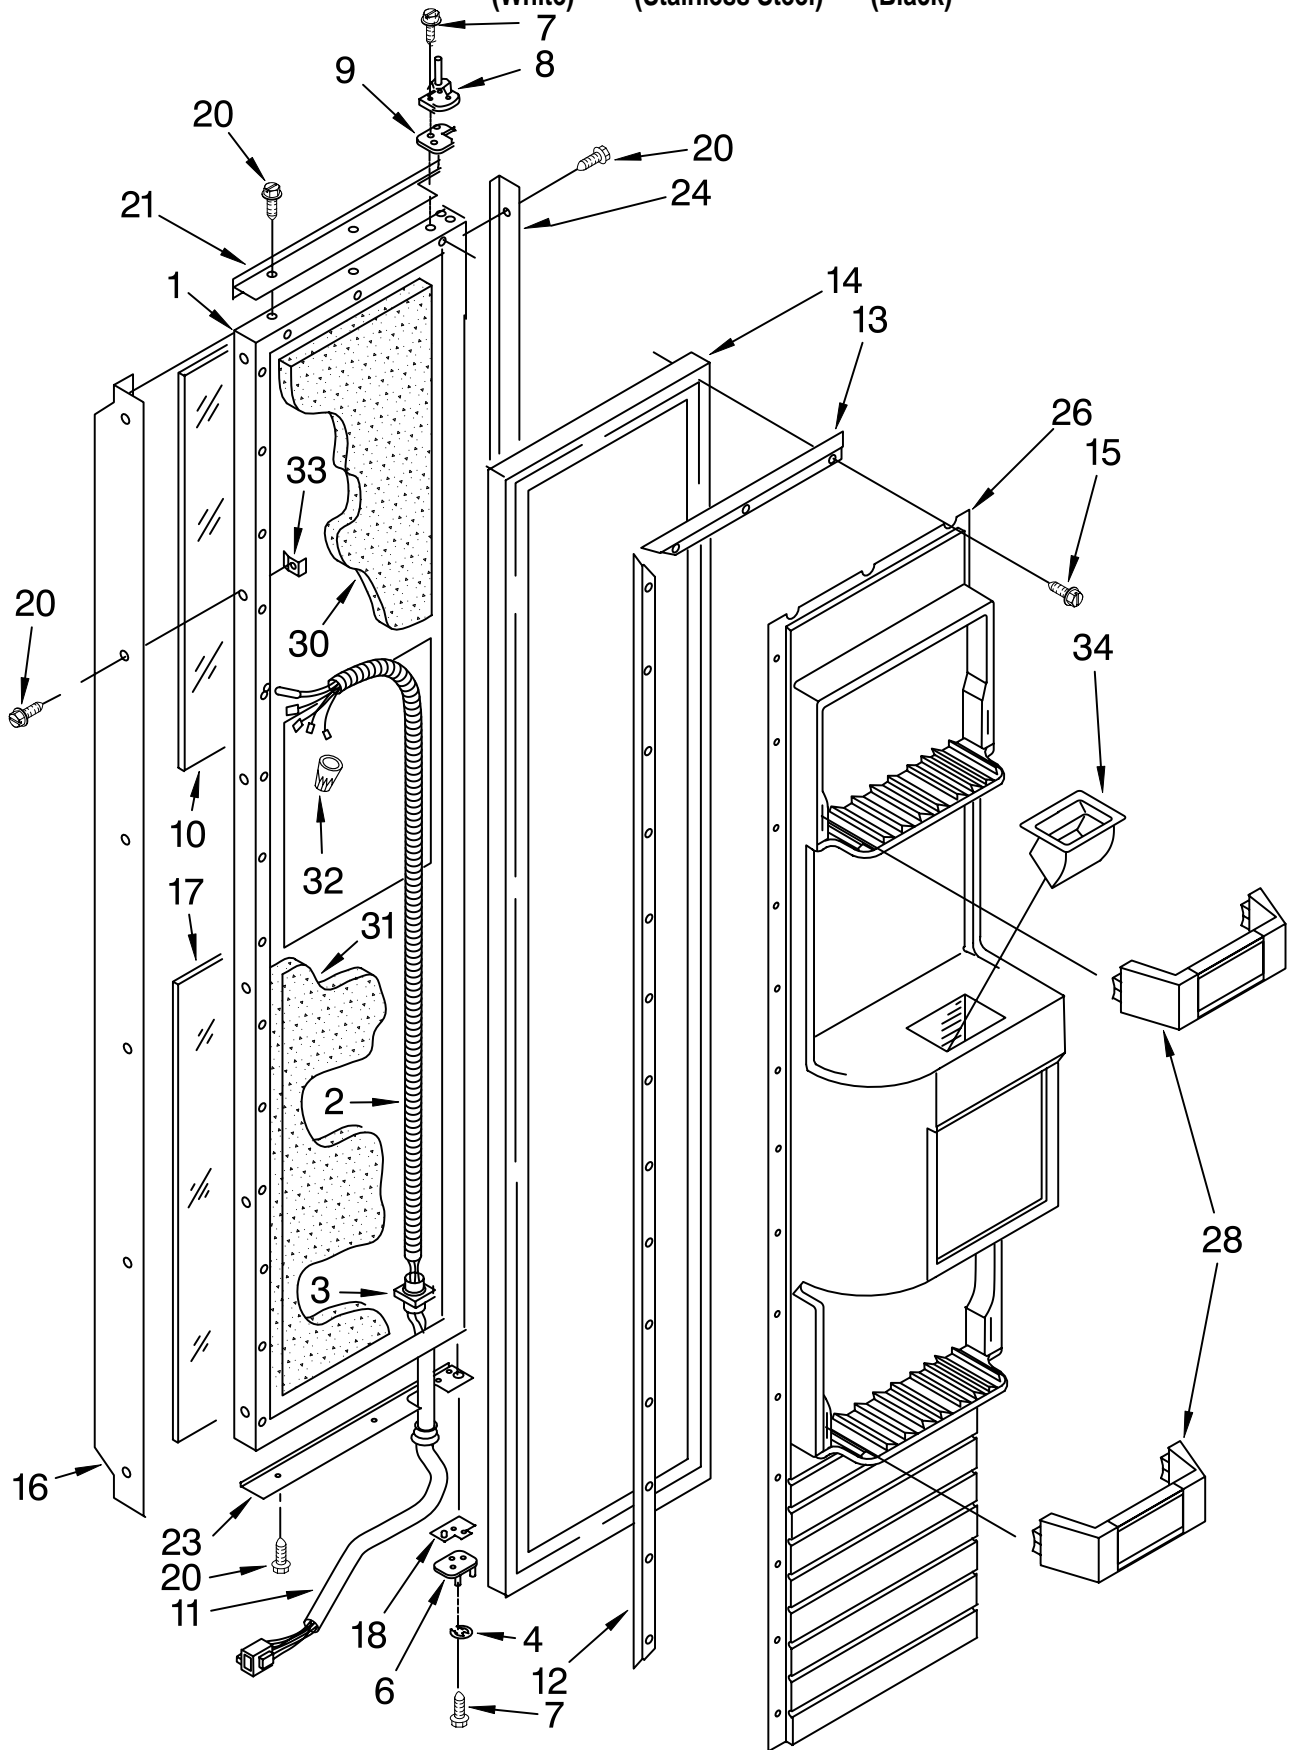

FREEZER DOOR PARTS

For Models: KSSP36QFW05, KSSP36QFS05, KSSP36QFB05

(White) (Stainless Steel) (Black)

FOR ORDERING INFORMATION REFER TO PARTS PRICE LIST

FREEZER DOOR PARTS

For Models: KSSP36QFW05, KSSP36QFS05, KSSP36QFB05
(White) (Stainless Steel) (Black)

Illus. No.	Part No.	DESCRIPTION
1	2004884	Freezer Door Panel (Includes Insulation)
2	1112997	Tube, Wiring
3	1112928	Retainer, Tube
4	2004881	Retaining Ring, Door-Closure
6	2004524	Hinge, Bottom
7	489282	Screw
8	2004521	Hinge, Top
9	2004520	Spacer-Door, Panel, Decorative
10		Upper
	4378734	White
	4378735	Black
	4378748	Stainless Steel
		Top
11	2004924	Wiring Harness, Freezer Door
12	1112533	Gasket Retainer, Side (2)
13	1112538	Gasket Retainer, Top & Bottom
14	2000877	Door Gasket, Magnetic
15	486194	Screw (34)
16		Handle, Door
	2003682	White
	2003681	Black
	2004637	Stainless Steel
17		Panel, Decorative
		Lower
	4210792	White
	4210541	Black
	4378749	Stainless Steel
18	2004549	Door, Spacer
20		Screw
	2001208	White
	487052	Stainless Steel
21		Trim (Top)
	2005022	White
	2005019	Black
	2005025	Stainless Steel
23		Trim (Bottom)
	2004669	White
	2004560	Black
	2004631	Stainless Steel
24		Trim (Side)
	2003678	White
	2003677	Black
	2004635	Stainless Steel
26	2002838	Panel, Interior Door
28	2003127	Shelf Bin (2)
30	2005059	Insulation
31	2005060	Insulation
32	547217	Wire Connector
33	939101	Screw Anchor
34	2002733	Ice Chute

FOR ORDERING INFORMATION REFER TO PARTS PRICE LIST