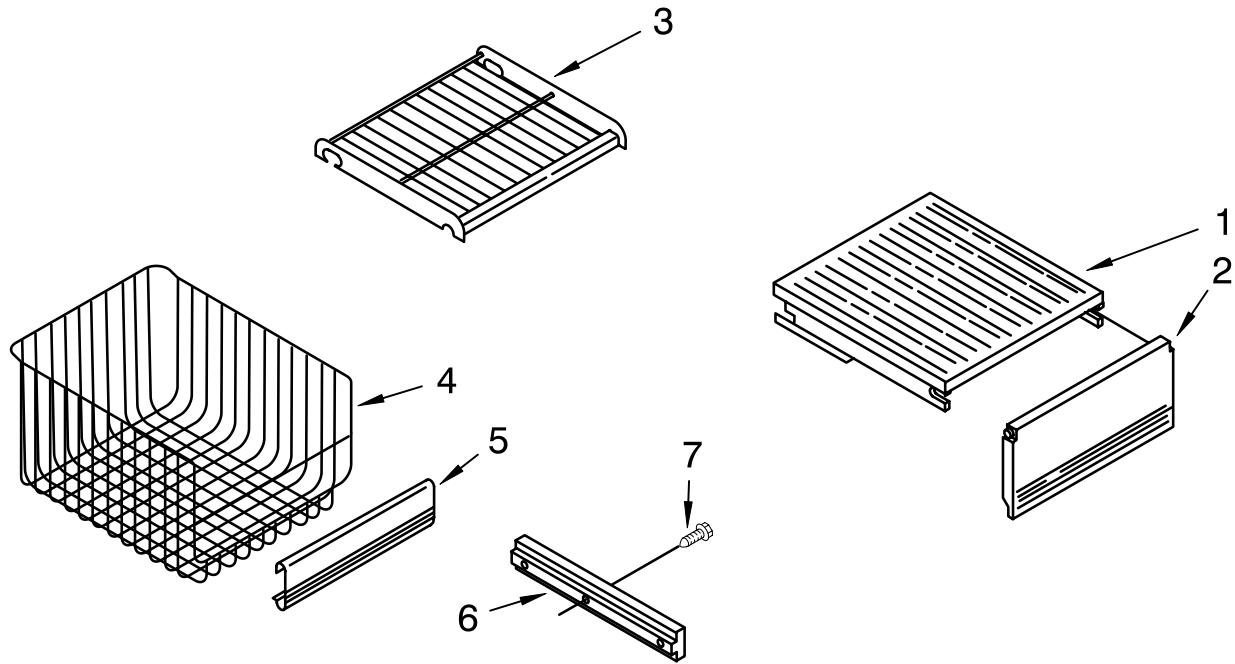

FREEZER SHELF PARTS

For Models: KSSP36QFW05, KSSP36QFS05, KSSP36QFB05
(White) (Stainless Steel) (Black)

Illus. No.	Part No.	DESCRIPTION
1	2003142	Solid Shelf
2	2003133	Front, Ice Compartment
3	1113564	Shelf, Fixed (1)
	1113636	Shelf, Deep (2)
4	2001551	Basket
5	2003112	Trim, Basket
6	2000061	Slide, Basket Right Side
	2000062	Left Side
7	486194	Screw

FOR ORDERING INFORMATION REFER TO PARTS PRICE LIST