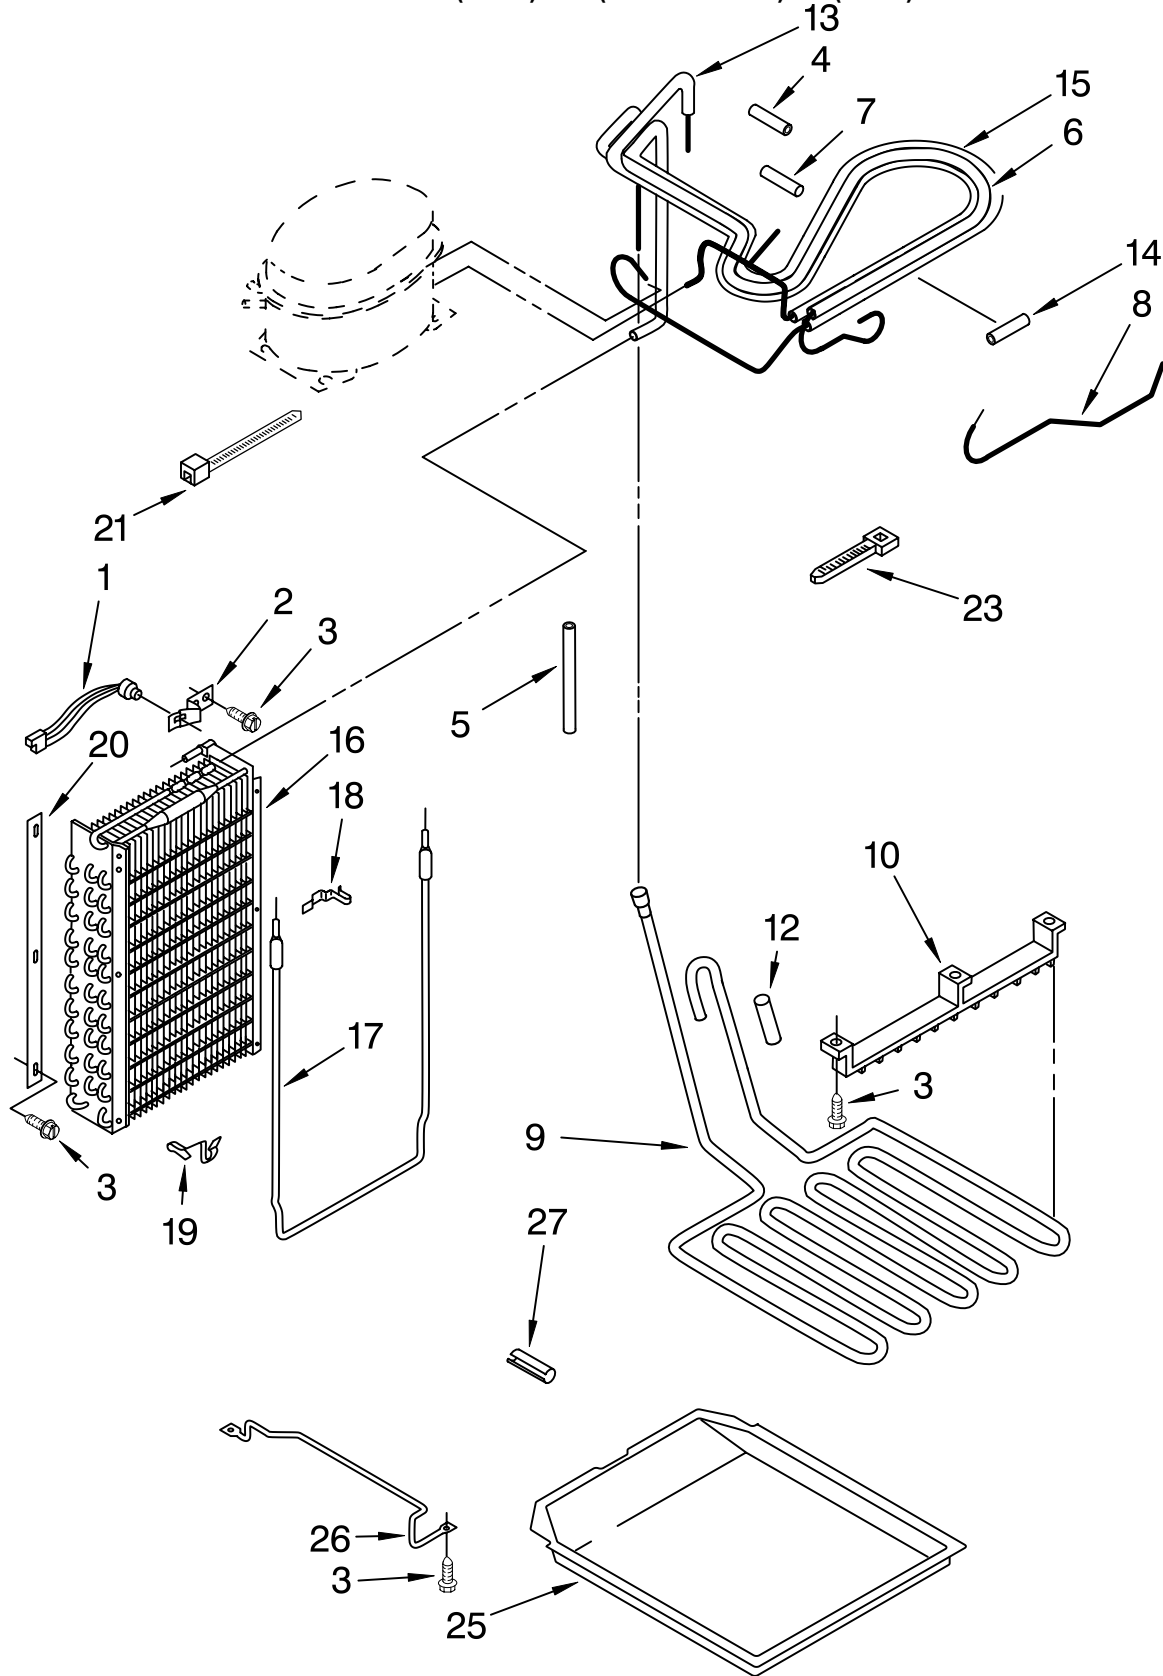

LOWER UNIT AND TUBE PARTS

For Models: KSSP36QFW05, KSSP36QFS05, KSSP36QFB05
(White) (Stainless Steel) (Black)

FOR ORDERING INFORMATION REFER TO PARTS PRICE LIST

LOWER UNIT AND TUBE PARTS

For Models: KSSP36QFW05, KSSP36QFS05, KSSP36QFB05
(White) (Stainless Steel) (Black)

Illus.	Part	
No.	No.	DESCRIPTION
1	2000528	Defrost Bi-Metal
2	1113043	Clamp, Bi-Metal
3	486194	Screw
4	2003271	Sleeve
5	2002171	Sleeve
6	2002999	Condenser Inlet Tube
7	2003484	Sleeve, Condenser Inlet Tube
8	2003015	Tube, Connect (Drier)
9	2004545	Heater, Drain Pan
10	1113062	Hanger, Heater
12	2002448	Sleeve
13	2002995	Tube, Discharge
14	2003272	Sleeve
15	2003001	Heat Exchanger
16	2002964	Evaporator
17	2000630	Heater, Defrost
18	1113048	Clamp, Heater (2)
19	1108431	Clamp, Heater (2)
20	1112844	Gasket, Evaporator
21	857547	Wire Tie
23	851095	Strap
25	2001264	Drain Pan
26		Bracket, Drain Pan
	1113206	Left
	1113207	Right
27	513942	Dampener

FOR ORDERING INFORMATION REFER TO PARTS PRICE LIST