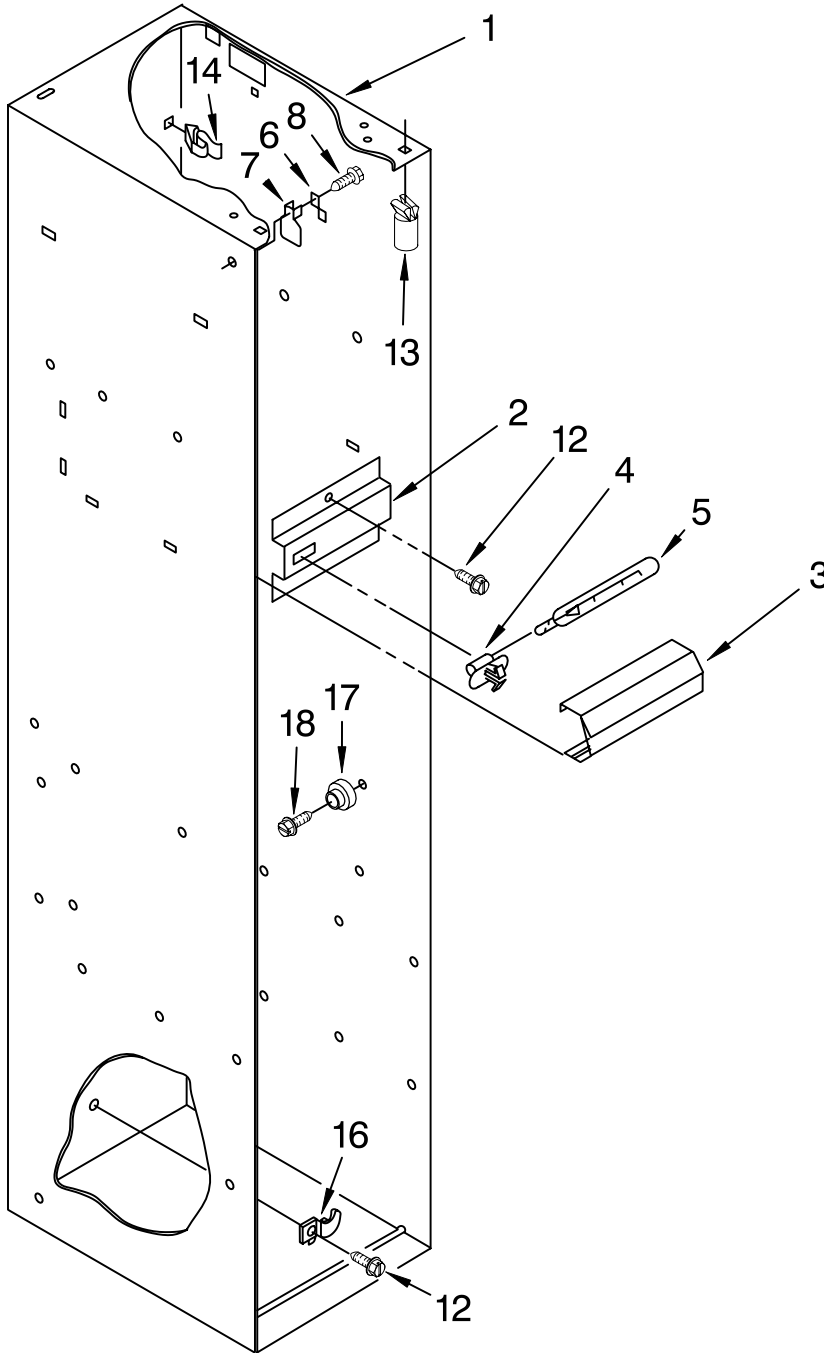

FOR ORDERING INFORMATION REFER TO PARTS PRICE LIST

CABINET TRIM PARTS

For Models: KSSP36QFW05, KSSP36QFS05, KSSP36QFB05
 (White) (Stainless Steel) (Black)

Illus. No.	Part No.	DESCRIPTION
1	2004668	Cabinet, Trim (2) White
	2004553	Black
	2004621	Stainless Steel
2	2003857	Screw
3	1163283	Screw
4	2004536	Cabinet, Trim (Bottom)
5	486194	Screw
6	2003645	Cabinet, Trim Top
8	487944	Washer (2)

FOR ORDERING INFORMATION REFER TO PARTS PRICE LIST

FREEZER LINER PARTS

For Models: KSSP36QFW05, KSSP36QFS05, KSSP36QFB05
 (White) (Stainless Steel) (Black)

Illus. No.	Part No.	DESCRIPTION
1		Liner (Not A Serviceable Part)
2	1113649	Bracket, Light
3	1113650	Lens
4	1112613	Light, Socket
5	548049	Light, Bulb
6	538533	Support Clip, Icemaker (2)
7	2000193	Grommet, Screw (2)
8	488552	Screw
12	486194	Screw
13	1112591	Spacer, Control Panel (3)
14	842534	Clip, Air Duct (4)
16	1112260	Support, Evaporator
17	2004068	Stud, Shelf (20)
18	487559	Screw