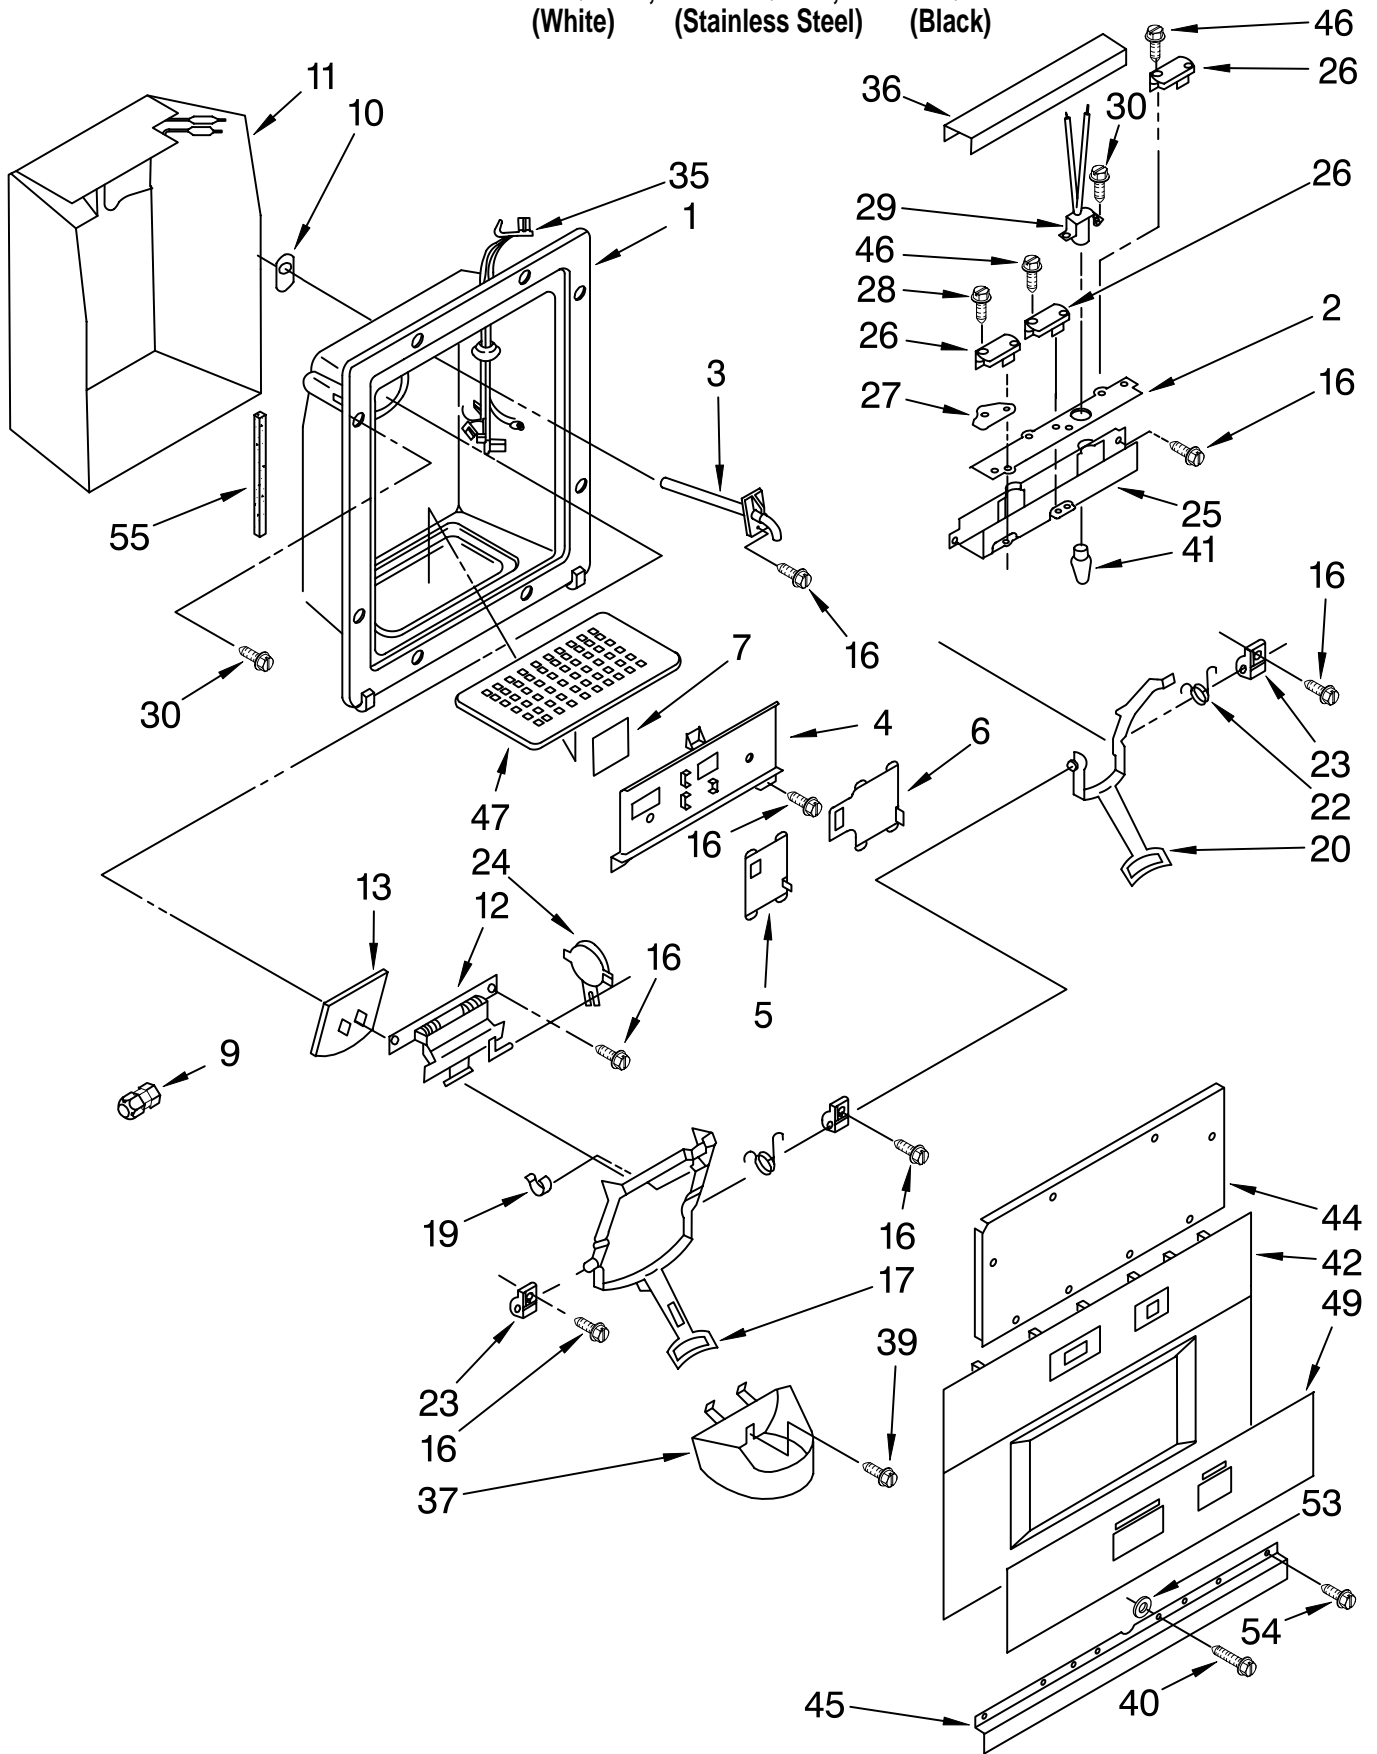

DISPENSER AND FRONT PARTS

For Models: KSSP36QFW05, KSSP36QFS05, KSSP36QFB05
(White) (Stainless Steel) (Black)

FOR ORDERING INFORMATION REFER TO PARTS PRICE LIST

DISPENSER AND FRONT PARTS

For Models: KSSP36QFW05, KSSP36QFS05, KSSP36QFB05

(White)   (Stainless Steel)   (Black)

Illus. No.	Part No.	DESCRIPTION	Illus. No.	Part No.	DESCRIPTION	Illus. No.	Part No.	DESCRIPTION
1	1124715	Housing, Dispenser White Model	16	489000	Screw	40	487052	Screw
	1107943	Stainless Steel and Black Models	17		Lever, Ice Dispenser	41	851389	Light Bulb
2	2147164	Insulator, Bracket Control		1124718	White Model	42		Front Cover, Housing (Includes #49)
3	2182193	Water Fitting Assembly (Includes Water Tube)		1127421	Stainless Steel and Black Models		2002879	White Model
4	2152717	Frame, Slides White Models	19	987917	Bearing, Clip		2002876	Stainless Steel and Black Models
	2152716	Stainless Steel and Black Models	20		Lever, Water Dispenser	44	2002730	Cover, Dispenser Opening
5	2152720	Slide, Cube/Crush Switch White Model	22	983696	Spring, Lever	45	2003596	White Model
	2152719	Stainless Steel and Black Models	23	983697	Bearing, Lever		2003593	Stainless Steel and Black Models
6	2152726	Slide, Light Switch White Model	24	1120581	Delay Mechanism	46	489155	Screw
	2152724	Stainless Steel and Black Models	25	2147163	Bracket, Control	47		Grille, Overflow
7	2147172	Heat Shield, Frame	26	2162361	Switch (4)		1126120	White Model
9	2150347	Union	27	625834	Insulation, Switch		2152678	Stainless Steel and Black Models
10	987048	Grommet	28	488361	Screw	49		Overlay, Cover
11	2149097	Heater, Ice Dispenser	29	2147131	Lamp Holder		2002891	White Model
12	2147167	Ice Door Mechanism	30	488500	Screw		2002888	Stainless Steel and Black Models
13	2147168	Door, Ice	35	2147166	Wiring Harness, Door	53	487944	Washer (2)
			36	2147165	Wiring Shield	54	488568	Screw (2)
			37		Guiding, Ice	55	482672	Seal
				1124730	White Model			
				1119035	Stainless Steel and Black Models			
			39		Screw			
				488892	White Model			
				489197	Stainless Steel and Black Models			

FOR ORDERING INFORMATION REFER TO PARTS PRICE LIST