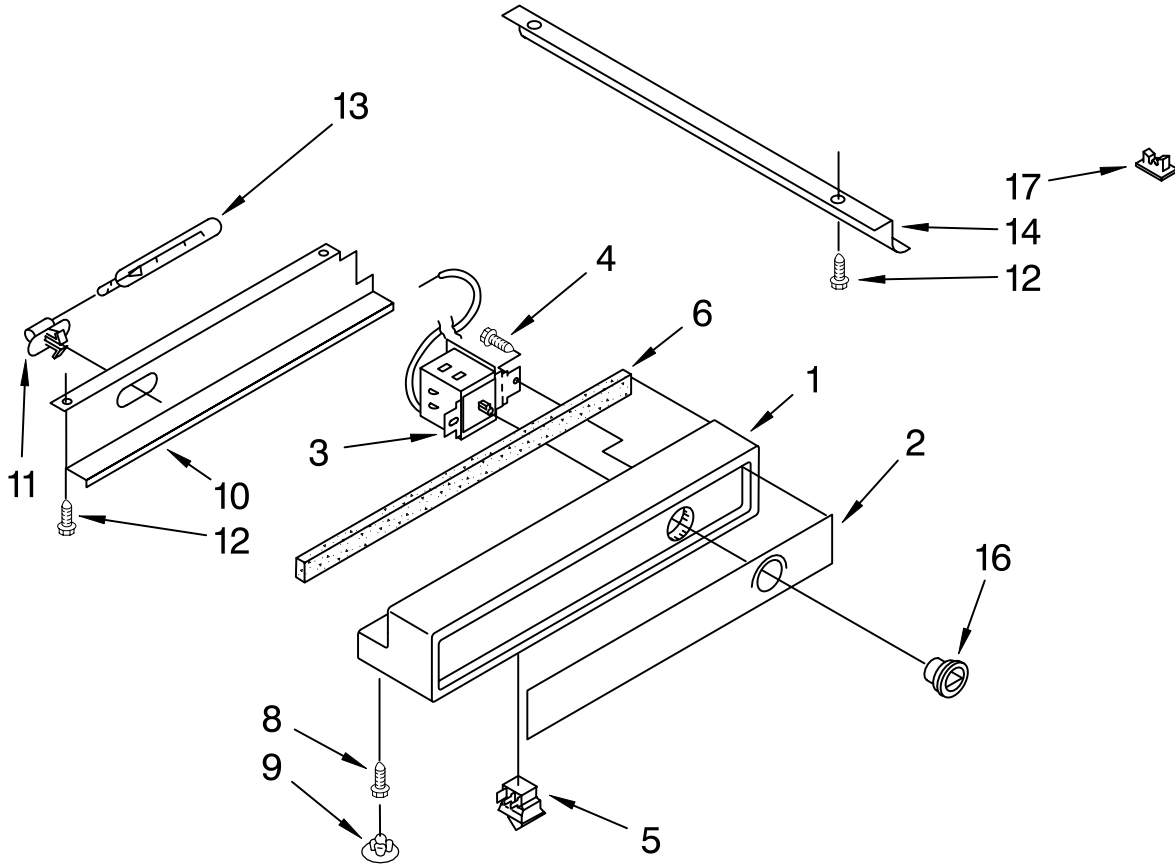

FREEZER CONTROL PANEL PARTS

For Models: KSSP36QFW05, KSSP36QFS05, KSSP36QFB05
(White)   (Stainless Steel)   (Black)

Illus. No.	Part No.	DESCRIPTION
1	1113625	Control Panel
2	2003307	Inlay, Control Panel
3	1113466	Thermostat & Barrier Assembly
4	488974	Screw (2)
5	1115373	Switch, Rocker Arm
6	1113132	Seal, Control Panel
8	489260	Screw (3)
9	2000153	Hole Plug (3)
10	1113767	Shield, Control Panel
11	1112613	Socket, Light
12	486194	Screw
13	548049	Light Bulb
14	2001142	Channel, Wiring
16	2182112	Knob, Thermostat
17	1115375	Clip, Wiring

FOR ORDERING INFORMATION REFER TO PARTS PRICE LIST