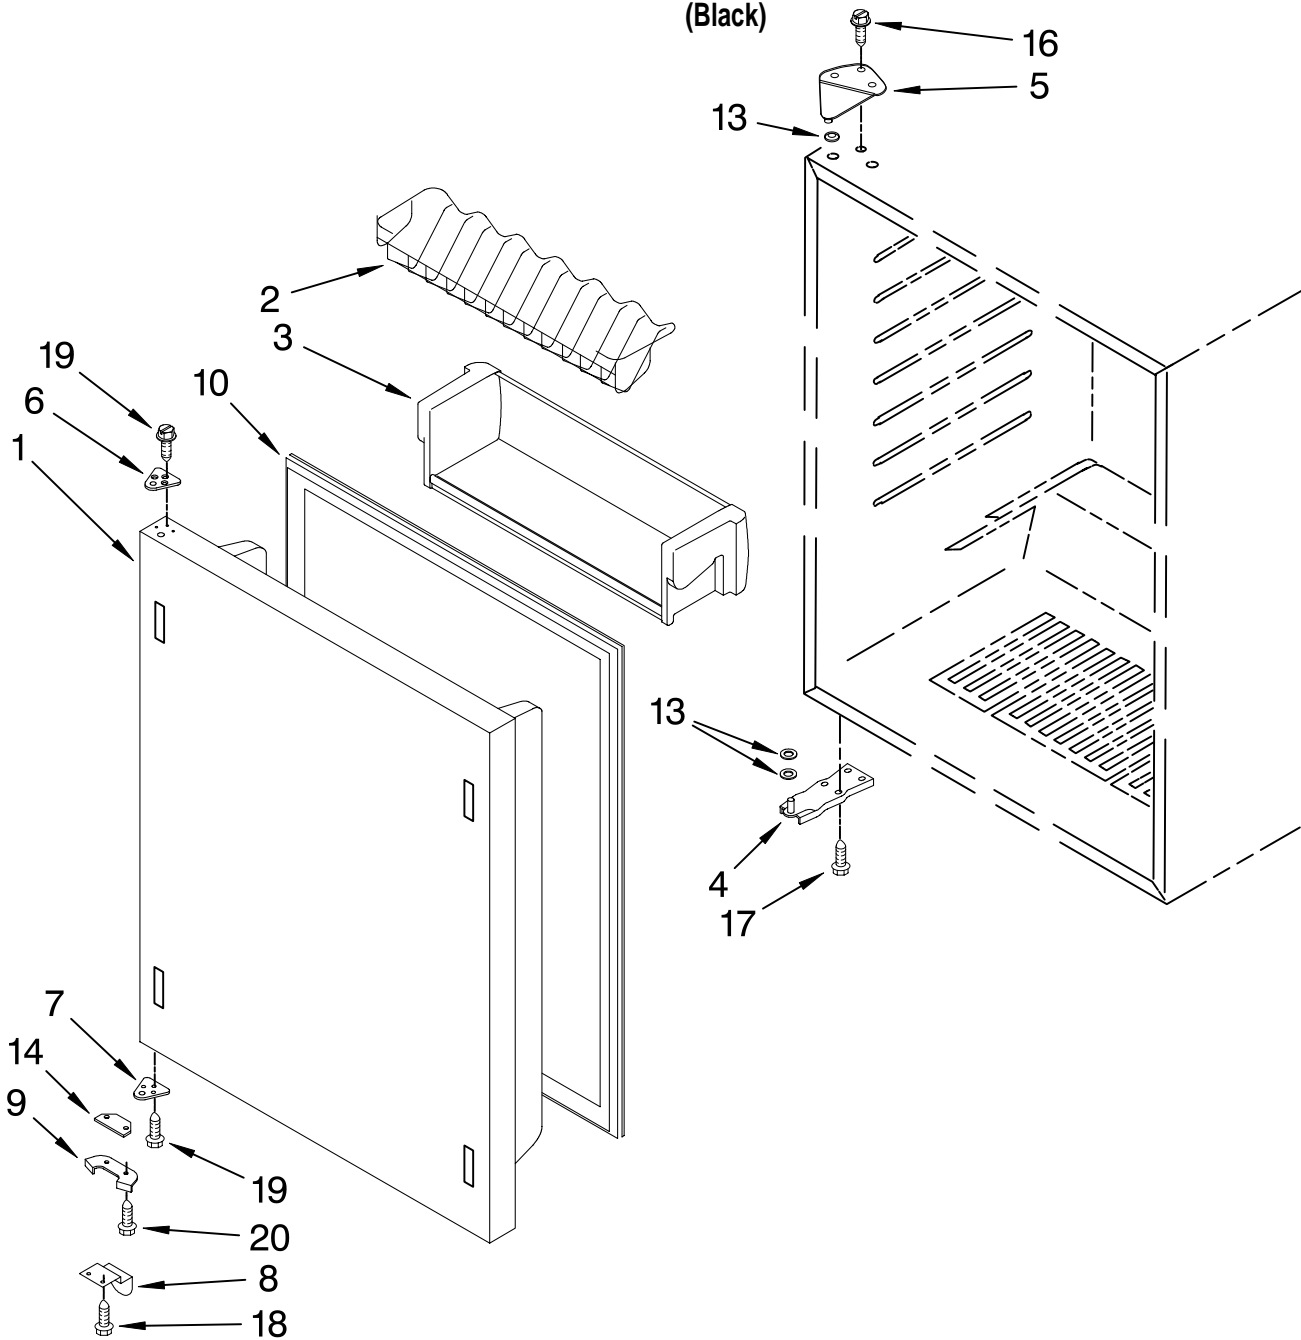

For Models: KURO24LSBX00

(Black)

FOR ORDERING INFORMATION REFER TO PARTS PRICE LIST

CABINET PARTS

For Models: KURO24LSBX00

(Black)

Illus. No.	Part No.	DESCRIPTION	Illus. No.	Part No.	DESCRIPTION	Illus. No.	Part No.	DESCRIPTION
1		Literature Parts	12		Frame, Side	24	4344824	Clip, Harness
	4344903	Energy Guide		4344789	Left Side	25	4344822	Harness, Wire
	2300275	Use & Care Guide		4344790	Right Side	26	4344827	Screw
	4344902	Wiring Diagram	13	4344771	Bracket, Grille	27	4344792	Thermal Fuse
2		Cabinet (Not A Service Part)	14	4344876	Evaporator Fan Assembly	28	4344793	Screw
3	4344739	Lens, Light	15	4344766	Thermostat	29	4344791	Screw
4	4344740	Bulb, Light	16	4344768	Knob, Thermostat	30	4344783	Fan Blade
5	4344746	Heater, Defrost	17	4344767	Switch, Plunger	31	4344878	Screw
6	4344747	Heat Shield	18	4344826	Screw	32	4344865	Evaporator Fan Motor
7	4344761	Grille	19	4344797	Screw	33	4344877	Harness, Wire
8	4344762	Plate, Bottom	20	4344819	Clip, Grille	34	4344832	Screw, Ground
9	4344763	Foot, Leveling	21	4344825	Screw	35	4344778	Grommet, Fan Motor
10	4344764	Brace, Support	22	4344823	Seal	36	4344899	Bracket, Motor
11	4344765	Control Box	23		Frame, Support	37		Evaporator (Not Serviced)
				4344821	Right			
				4344820	Left			

FOR ORDERING INFORMATION REFER TO PARTS PRICE LIST

SHELF PARTS

For Models: KURO24LSBX00
(Black)

Illus. No.	Part No.	DESCRIPTION
1	4344741	Wire Shelf
2	4344742	Bracket, Shelf
	4344743	Right Side
	4344743	Left Side
3	4344744	Basket, Crisper
4	4344745	Shelf, Crisper
5	4344748	Ladder, Shelf
	4344748	Left Side
	4344749	Right Side
6	4344794	Screw
7	4344795	Washer

FOR ORDERING INFORMATION REFER TO PARTS PRICE LIST

DOOR PARTS

For Models: KU024LSBX00

(Black)

Illus. No.	Part No.	DESCRIPTION
1	4344807	Door Assembly (Includes Gasket)
2	4344751	Beverage Holder
3	4344752	Door Bin
4	4344787	Hinge, Bottom
5	4344754	Hinge, Top
6	4344804	Spacer, Top Hinge
7	4344798	Spacer, Bottom Hinge