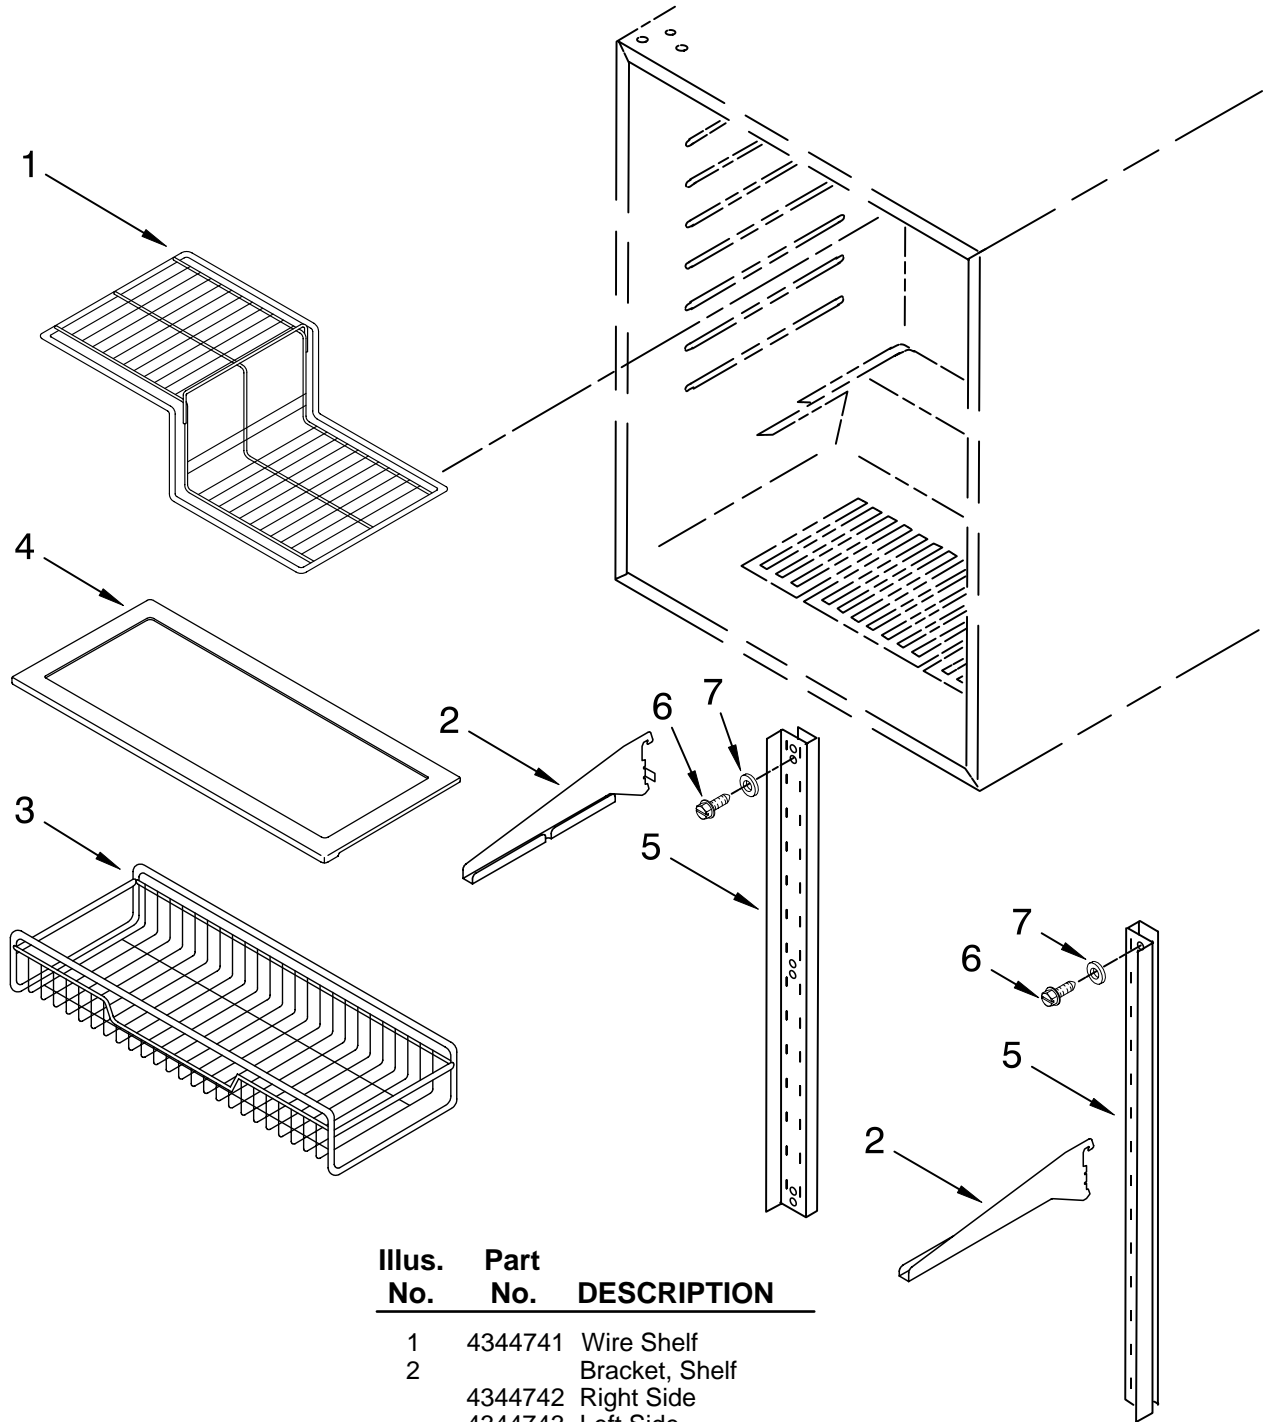

For Models: KURO24LSBX00

(Black)

FOR ORDERING INFORMATION REFER TO PARTS PRICE LIST

CABINET PARTS

For Models: KURO24LSBX00

(Black)

Illus. No.	Part No.	DESCRIPTION	Illus. No.	Part No.	DESCRIPTION	Illus. No.	Part No.	DESCRIPTION
1		Literature Parts	12		Frame, Side	24	4344824	Clip, Harness
	4344903	Energy Guide		4344789	Left Side	25	4344822	Harness, Wire
	2300275	Use & Care Guide		4344790	Right Side	26	4344827	Screw
	4344902	Wiring Diagram	13	4344771	Bracket, Grille	27	4344792	Thermal Fuse
2		Cabinet (Not A Service Part)	14	4344876	Evaporator Fan Assembly	28	4344793	Screw
3	4344739	Lens, Light	15	4344766	Thermostat	29	4344791	Screw
4	4344740	Bulb, Light	16	4344768	Knob, Thermostat	30	4344783	Fan Blade
5	4344746	Heater, Defrost	17	4344767	Switch, Plunger	31	4344878	Screw
6	4344747	Heat Shield	18	4344826	Screw	32	4344865	Evaporator Fan Motor
7	4344761	Grille	19	4344797	Screw	33	4344877	Harness, Wire
8	4344762	Plate, Bottom	20	4344819	Clip, Grille	34	4344832	Screw, Ground
9	4344763	Foot, Leveling	21	4344825	Screw	35	4344778	Grommet, Fan Motor
10	4344764	Brace, Support	22	4344823	Seal	36	4344899	Bracket, Motor
11	4344765	Control Box	23		Frame, Support	37		Evaporator (Not Serviced)
				4344821	Right			
				4344820	Left			

FOR ORDERING INFORMATION REFER TO PARTS PRICE LIST

SHELF PARTS

For Models: KURO24LSBX00
(Black)

Illus. No.	Part No.	DESCRIPTION
1	4344741	Wire Shelf
2	4344742	Bracket, Shelf
	4344743	Right Side
	4344743	Left Side
3	4344744	Basket, Crisper
4	4344745	Shelf, Crisper
5	4344748	Ladder, Shelf
	4344748	Left Side
	4344749	Right Side
6	4344794	Screw
7	4344795	Washer

FOR ORDERING INFORMATION REFER TO PARTS PRICE LIST

DOOR PARTS

For Models: KU024LSBX00

(Black)

Illus. No.	Part No.	DESCRIPTION
1	4344807	Door Assembly (Includes Gasket)
2	4344751	Beverage Holder
3	4344752	Door Bin
4	4344787	Hinge, Bottom
5	4344754	Hinge, Top
6	4344804	Spacer, Top Hinge
7	4344798	Spacer, Bottom Hinge