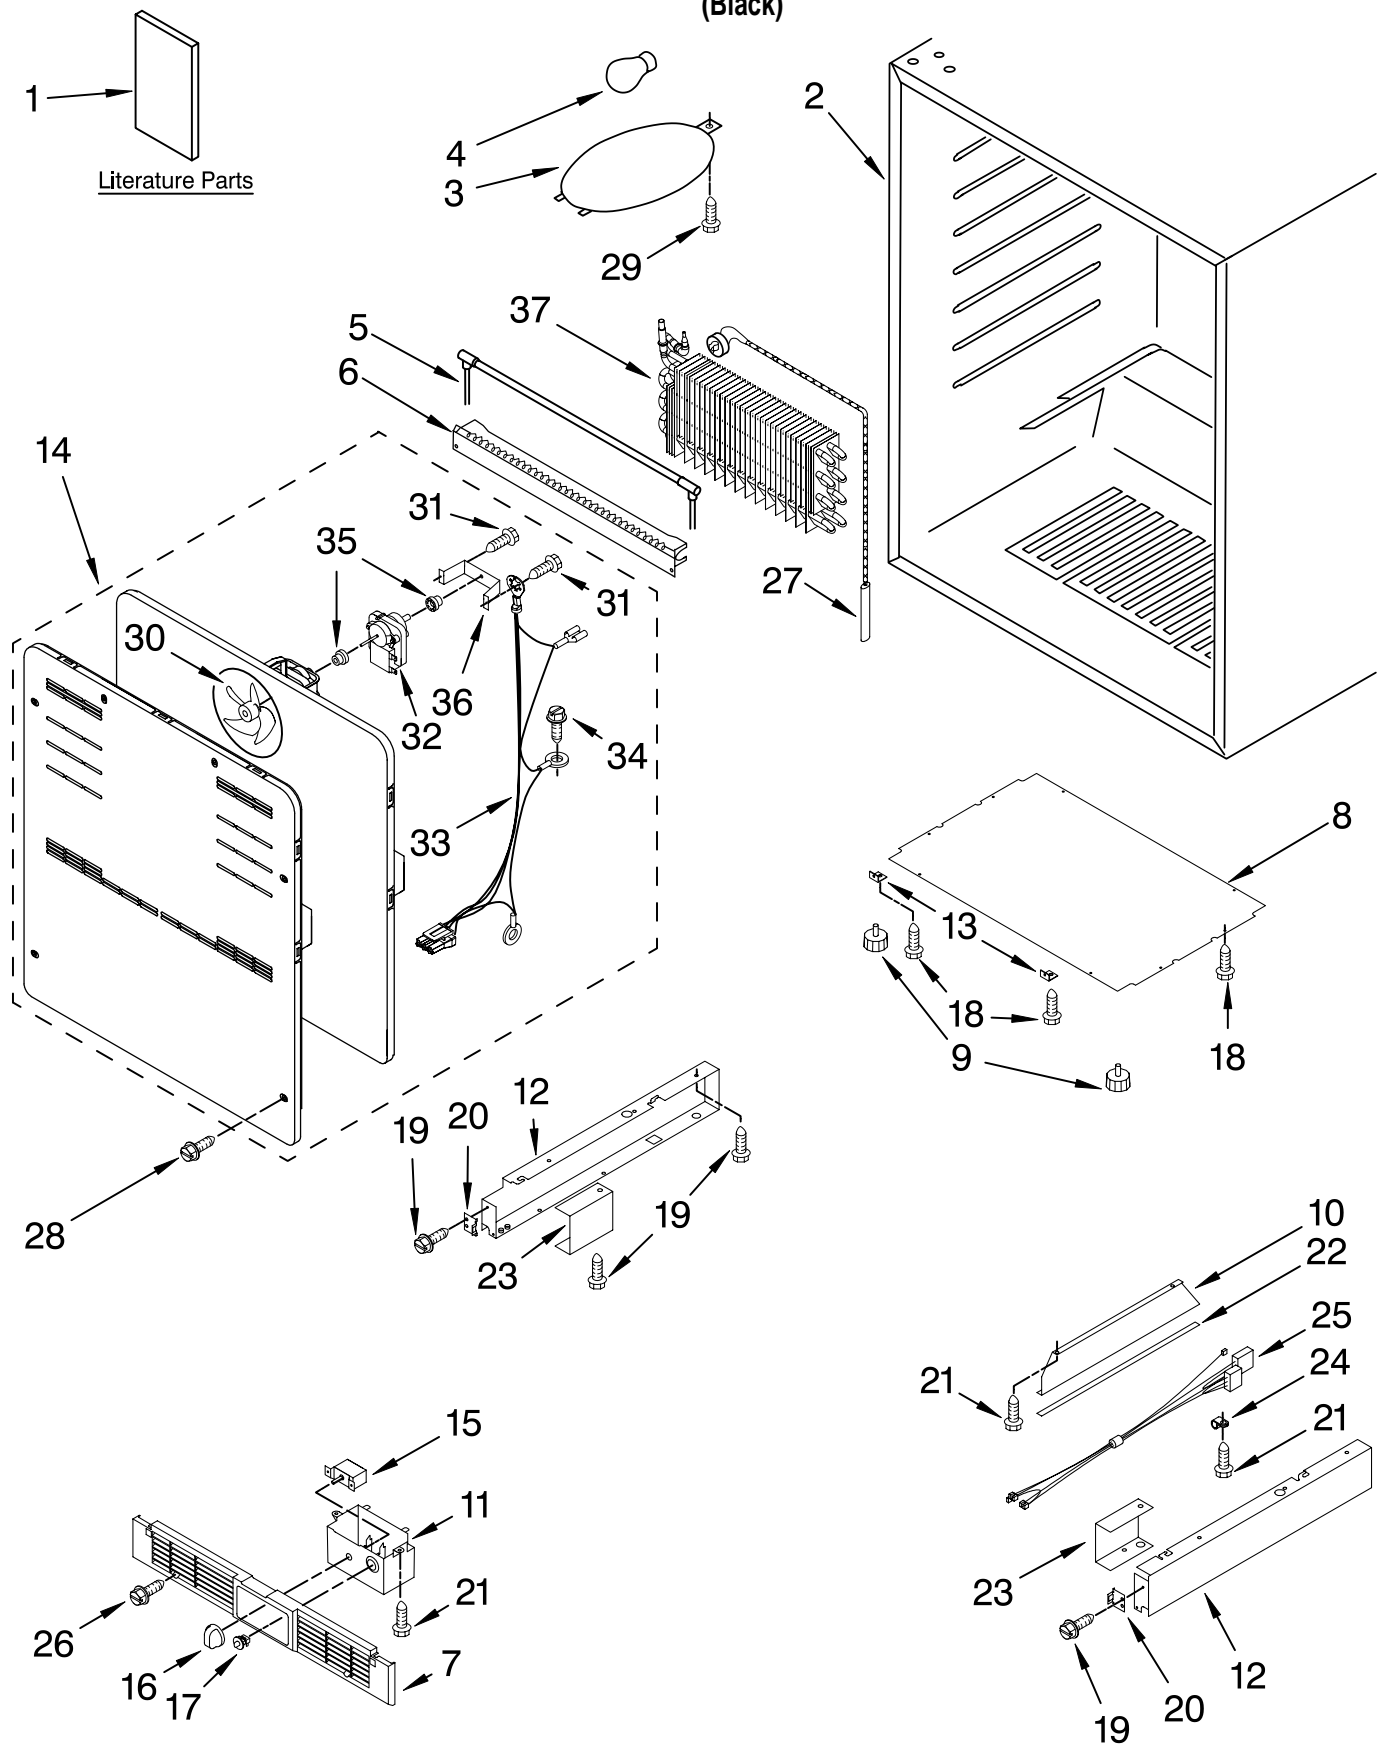

For Models: KURO24LSBX00

(Black)

FOR ORDERING INFORMATION REFER TO PARTS PRICE LIST

CABINET PARTS

For Models: KURO24LSBX00

(Black)

Illus. No.	Part No.	DESCRIPTION	Illus. No.	Part No.	DESCRIPTION	Illus. No.	Part No.	DESCRIPTION
1		Literature Parts	12		Frame, Side	24	4344824	Clip, Harness
	4344903	Energy Guide		4344789	Left Side	25	4344822	Harness, Wire
	2300275	Use & Care Guide		4344790	Right Side	26	4344827	Screw
	4344902	Wiring Diagram	13	4344771	Bracket, Grille	27	4344792	Thermal Fuse
2		Cabinet (Not A Service Part)	14	4344876	Evaporator Fan Assembly	28	4344793	Screw
3	4344739	Lens, Light	15	4344766	Thermostat	29	4344791	Screw
4	4344740	Bulb, Light	16	4344768	Knob, Thermostat	30	4344783	Fan Blade
5	4344746	Heater, Defrost	17	4344767	Switch, Plunger	31	4344878	Screw
6	4344747	Heat Shield	18	4344826	Screw	32	4344865	Evaporator Fan Motor
7	4344761	Grille	19	4344797	Screw	33	4344877	Harness, Wire
8	4344762	Plate, Bottom	20	4344819	Clip, Grille	34	4344832	Screw, Ground
9	4344763	Foot, Leveling	21	4344825	Screw	35	4344778	Grommet, Fan Motor
10	4344764	Brace, Support	22	4344823	Seal	36	4344899	Bracket, Motor
11	4344765	Control Box	23		Frame, Support	37		Evaporator (Not Serviced)
				4344821	Right			
				4344820	Left			

FOR ORDERING INFORMATION REFER TO PARTS PRICE LIST

SHELF PARTS

For Models: KURO24LSBX00
(Black)

Illus. No.	Part No.	DESCRIPTION
1	4344741	Wire Shelf
2	4344742	Bracket, Shelf
	4344743	Right Side
	4344743	Left Side
3	4344744	Basket, Crisper
4	4344745	Shelf, Crisper
5	4344748	Ladder, Shelf
	4344748	Left Side
	4344749	Right Side
6	4344794	Screw
7	4344795	Washer

FOR ORDERING INFORMATION REFER TO PARTS PRICE LIST

DOOR PARTS

For Models: KU024LSBX00

(Black)

Illus. No.	Part No.	DESCRIPTION
1	4344807	Door Assembly (Includes Gasket)
2	4344751	Beverage Holder
3	4344752	Door Bin
4	4344787	Hinge, Bottom
5	4344754	Hinge, Top
6	4344804	Spacer, Top Hinge
7	4344798	Spacer, Bottom Hinge