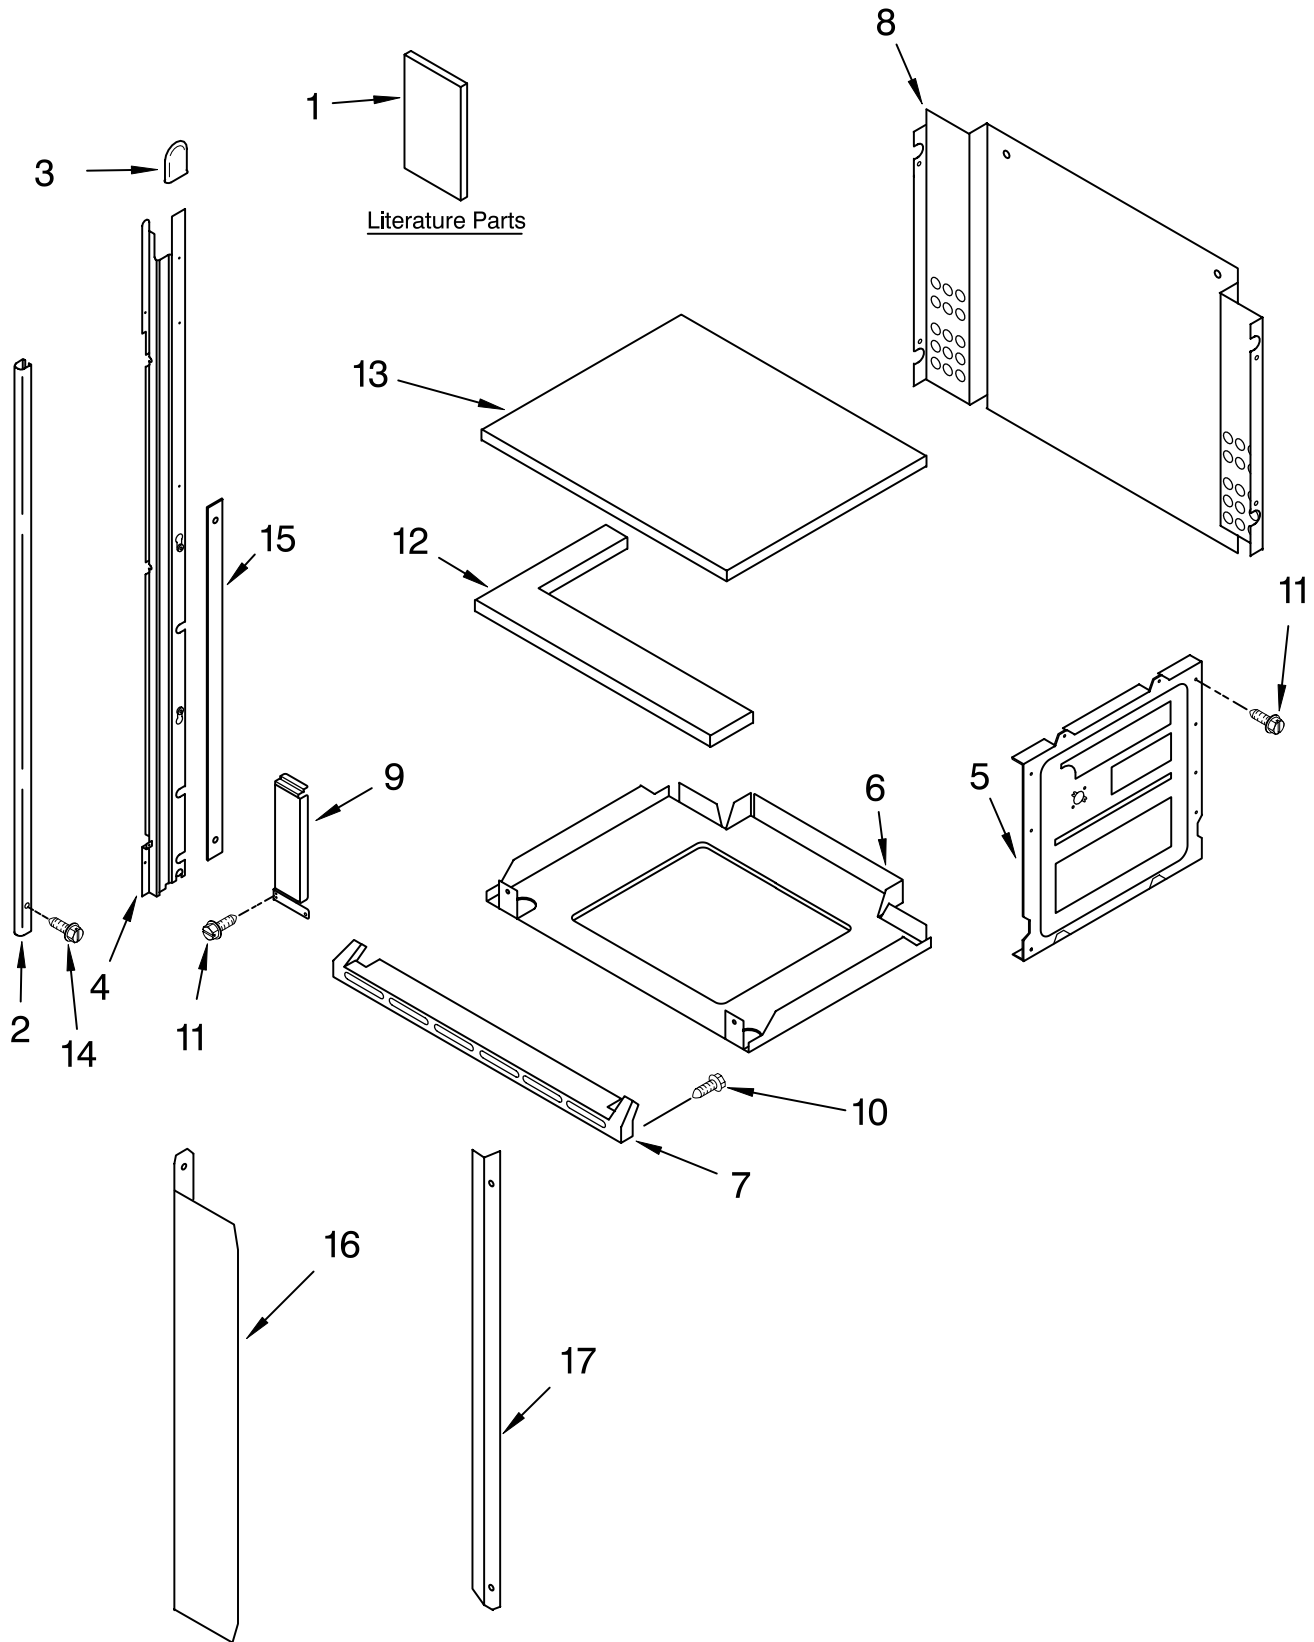

For Models: YKBMC140HB0, YKBMC140HW0, YKBMC140HS0
(BLACK) (WHITE) (STAINLESS)

FOR ORDERING INFORMATION REFER TO PARTS PRICE LIST