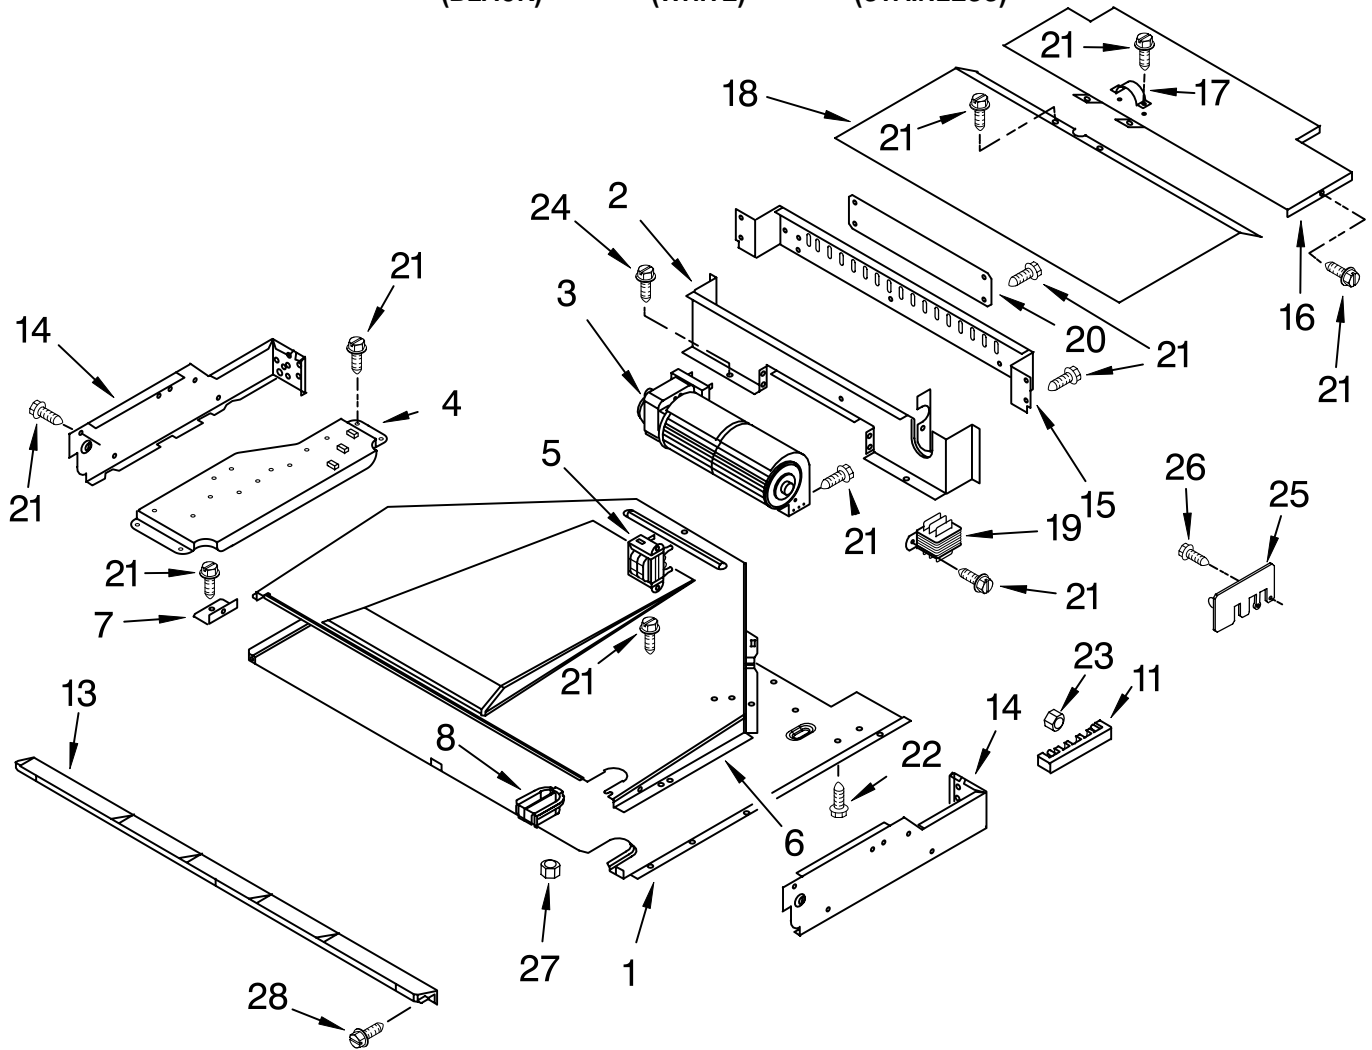

TOP VENTING PARTS

For Models: YKBMC140HB0, YKBMC140HW0, YKBMC140HS0
(BLACK) (WHITE) (STAINLESS)

Illus. No.	Part No.	DESCRIPTION
1	4450378	Cover, Top
2	4448935	Baffle, Blower
3	4450920	Blower
4	4451789	Plate, Mounting
5	6610122	Transformer, (Lights)
6	4451634	Exhaust Duct
7	4450027	Bracket, Duct
8	4449964	Grommet
11	4449868	Block, Terminal

Illus. No.	Part No.	DESCRIPTION
13	4450791	Vent-Cntrl Panel
14	4451597	Side, Control Top
	4451598	Right
	4451598	Left
15	4452244	Back, Control
16	4450551	Cover, Top Rear
17	4448664	Clamp
18	4450554	Cover, Top Front
19	4455038	Transformer-Cntrl Control

Illus. No.	Part No.	DESCRIPTION
20	4452247	Cover, Plate
21	4449809	Screw
22	3400016	Screw
23	112432	Nut
24	1180485	Screw
25	4451934	Suppressor
26	3400016	Screw
27	4450118	Nut
28	4450038	Screw

FOR ORDERING INFORMATION REFER TO PARTS PRICE LIST