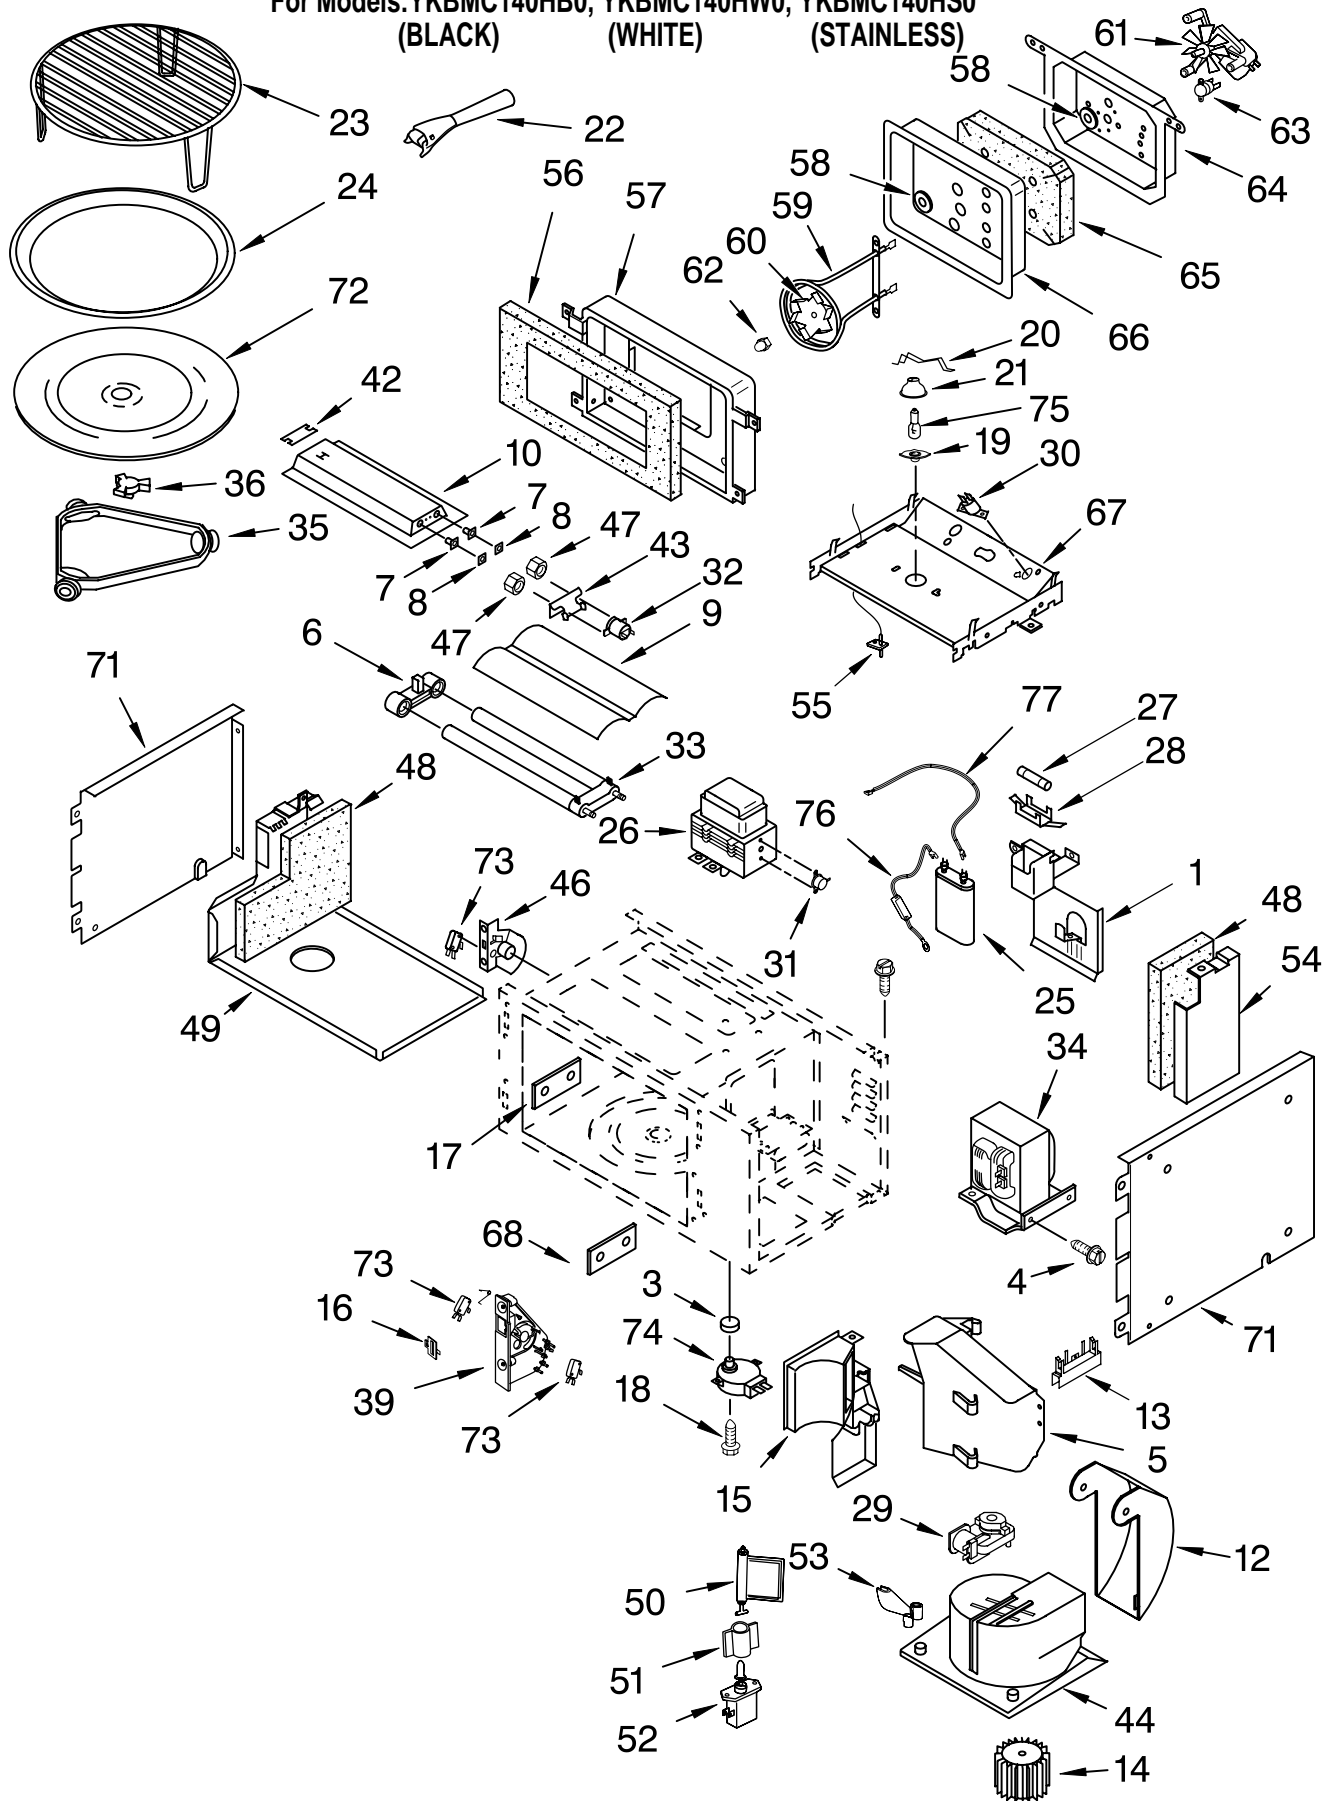

CABINET AND STIRRER PARTS

For Models: YKBMC140HB0, YKBMC140HW0, YKBMC140HS0
(BLACK) (WHITE) (STAINLESS)

FOR ORDERING INFORMATION REFER TO PARTS PRICE LIST

CABINET AND STIRRER PARTS

For Models: YKBMC140HB0, YKBMC140HW0, YKBMC140HS0
(BLACK) (WHITE) (STAINLESS)

Illus. No.	Part No.	DESCRIPTION	Illus. No.	Part No.	DESCRIPTION	Illus. No.	Part No.	DESCRIPTION
1	4375437	Bracket, Capacitor	30	4375279	Thermostat	54	4375439	Shield, Heat Right
3	4375252	Rubber Ring	31	4375423	Thermostat	55	4375422	Sensor, Temp.
4	4375038	Screw	32	4375281	Thermostat	56	4375420	Insulation
5	4375314	Air Duct, Magnetron	33	4375408	Q Tube Assembly	57	4375419	Duct, Heater
6	4375253	Support, Tube	34	4375438	Transformer	58	4375416	Washer
7	4375421	Plug, Ceramic	35	4375406	Ring, Turntable	59	4375417	Element, Heater
8	4375255	Bushing	36	4375407	Shaft, Turntable	60	4375418	Fan
9	4375256	Reflector	39		Bracket, Hinge	61	4375429	Motor, Fan
10	4375257	Chamber, Reflector		4375412	Left	62		Left-Threaded Nut Serviced With Motor Item 61
12	4375450	Duct, Inlet		4375413	Right			
13	4375316	Insulation, Switch	42	4375331	Plate, Grill			
14	4375322	Fan Wheel	43	4375332	Bracket			
15	4375317	Duct, Air	44	4375441	Fan Cap	63	4375430	Thermostat
16	4375415	Block, Slide	46		Switch Holder	64	4375431	Shield, Heat
17	4375248	Cover Plate, Upper		4375412	Left	65	4375432	Insulation
18	4375251	Screw		4375413	Right	66	4375433	Chamber, Heat
19	4375318	Lens, Lamp	47	4375258	Nut	67	4375437	Isolation Plate
20	4375319	Spring	48		Insulation	68	4375338	Cover Plate
21	4375320	Reflector		4375409	Left Side	71		Side Plate
22	4393900	Pan Handle		4375410	Right Side		4375341	Left
23	4452220	Rack	49	4375411	Plate, Side Bottom		4375342	Right
24	4393536	Crisp Plate				72	4375405	Turntable
25	4375436	Capacitor	50	4375425	Valve	73	4375346	Switch
26	4375424	Magnetron	51	4375428	Screw To Valve	74	4375347	Motor, Turntable
27	4375321	Fuse	52	4375427	Thermoactuator	75	4375348	Lamp
28	4375231	Block, Fuse	53	4375426	Air Bleed	76	4375349	Rectifier
29	4375278	Motor, Blower				77	4375435	Cable

FOR ORDERING INFORMATION REFER TO PARTS PRICE LIST