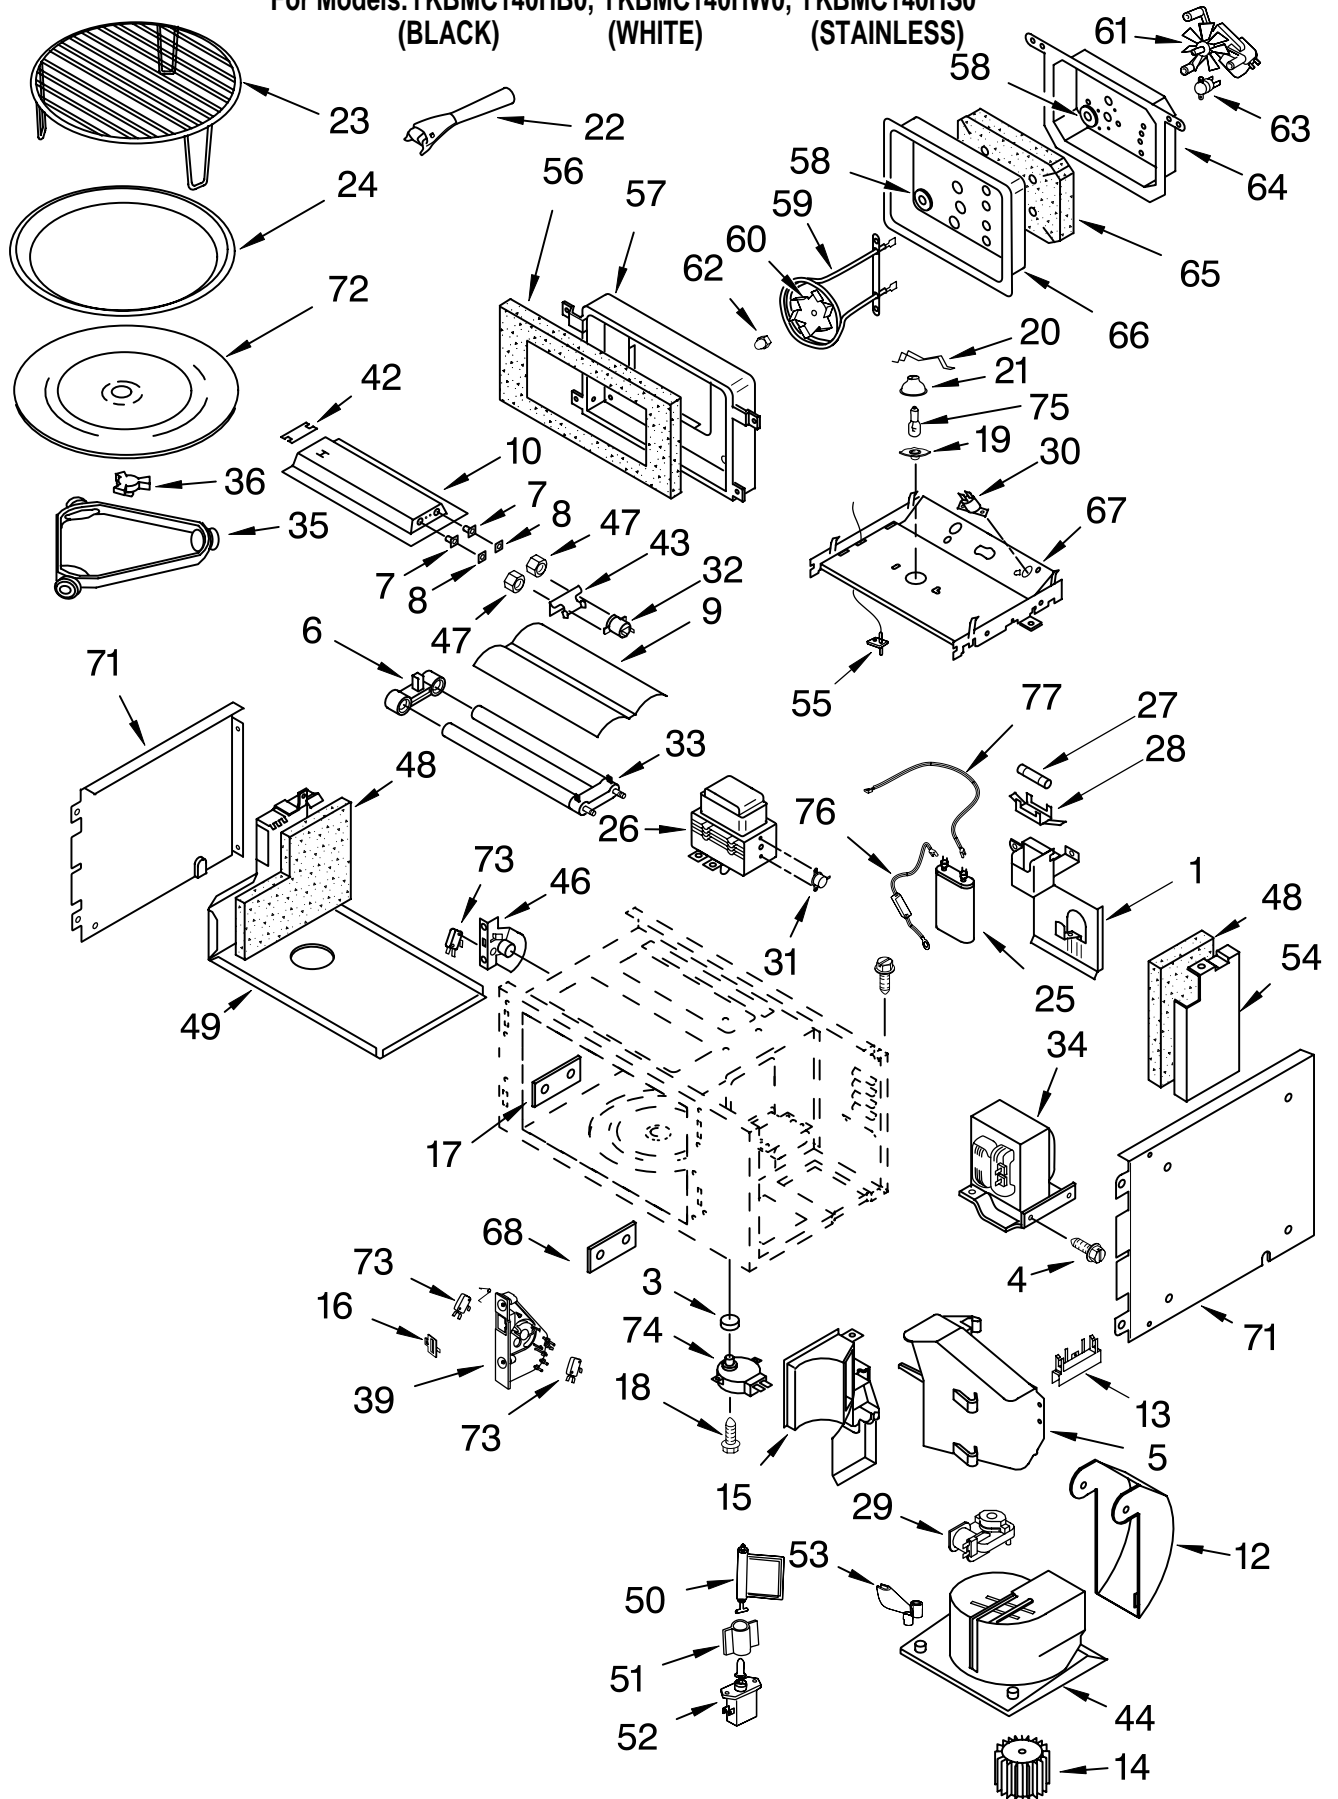

CABINET AND STIRRER PARTS

For Models: YKBMC140HB0, YKBMC140HW0, YKBMC140HS0
(BLACK) (WHITE) (STAINLESS)

FOR ORDERING INFORMATION REFER TO PARTS PRICE LIST

CABINET AND STIRRER PARTS

For Models: YKBMC140HB0, YKBMC140HW0, YKBMC140HS0
(BLACK) (WHITE) (STAINLESS)

Illus. No.	Part No.	DESCRIPTION	Illus. No.	Part No.	DESCRIPTION	Illus. No.	Part No.	DESCRIPTION
1	4375437	Bracket, Capacitor	30	4375279	Thermostat	54	4375439	Shield, Heat Right
3	4375252	Rubber Ring	31	4375423	Thermostat	55	4375422	Sensor, Temp.
4	4375038	Screw	32	4375281	Thermostat	56	4375420	Insulation
5	4375314	Air Duct, Magnetron	33	4375408	Q Tube Assembly	57	4375419	Duct, Heater
6	4375253	Support, Tube	34	4375438	Transformer	58	4375416	Washer
7	4375421	Plug, Ceramic	35	4375406	Ring, Turntable	59	4375417	Element, Heater
8	4375255	Bushing	36	4375407	Shaft, Turntable	60	4375418	Fan
9	4375256	Reflector	39		Bracket, Hinge	61	4375429	Motor, Fan
10	4375257	Chamber, Reflector		4375412	Left	62		Left-Threaded Nut Serviced With Motor Item 61
12	4375450	Duct, Inlet		4375413	Right			
13	4375316	Insulation, Switch	42	4375331	Plate, Grill			
14	4375322	Fan Wheel	43	4375332	Bracket			
15	4375317	Duct, Air	44	4375441	Fan Cap	63	4375430	Thermostat
16	4375415	Block, Slide	46		Switch Holder	64	4375431	Shield, Heat
17	4375248	Cover Plate, Upper		4375412	Left	65	4375432	Insulation
18	4375251	Screw		4375413	Right	66	4375433	Chamber, Heat
19	4375318	Lens, Lamp	47	4375258	Nut	67	4375437	Isolation Plate
20	4375319	Spring	48		Insulation	68	4375338	Cover Plate
21	4375320	Reflector		4375409	Left Side	71		Side Plate
22	4393900	Pan Handle		4375410	Right Side		4375341	Left
23	4452220	Rack	49	4375411	Plate, Side Bottom		4375342	Right
24	4393536	Crisp Plate				72	4375405	Turntable
25	4375436	Capacitor	50	4375425	Valve	73	4375346	Switch
26	4375424	Magnetron	51	4375428	Screw To Valve	74	4375347	Motor, Turntable
27	4375321	Fuse	52	4375427	Thermoactuator	75	4375348	Lamp
28	4375231	Block, Fuse	53	4375426	Air Bleed	76	4375349	Rectifier
29	4375278	Motor, Blower				77	4375435	Cable

FOR ORDERING INFORMATION REFER TO PARTS PRICE LIST