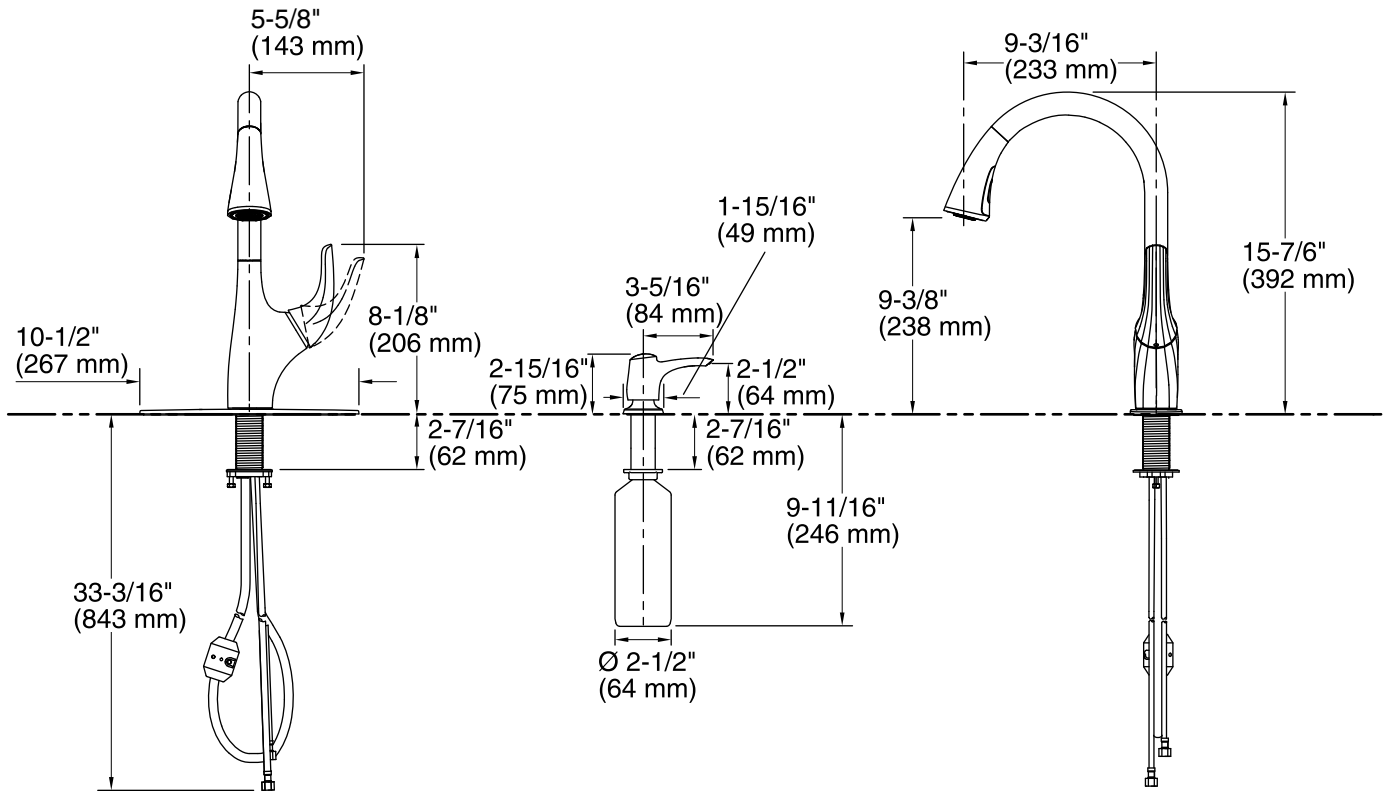

Technical Information

All product dimensions are nominal.

Spout:

Spout reach: 9-3/16" (234 mm)

Faucet:

Flow rate: 1.8 gal/min (6.8 l/min)

Pressure: 60 psi (4.1 bar)

Notes

Install this product according to the installation guide.

ADA, CSA B651 compliant when installed to the specific requirements of these regulations.