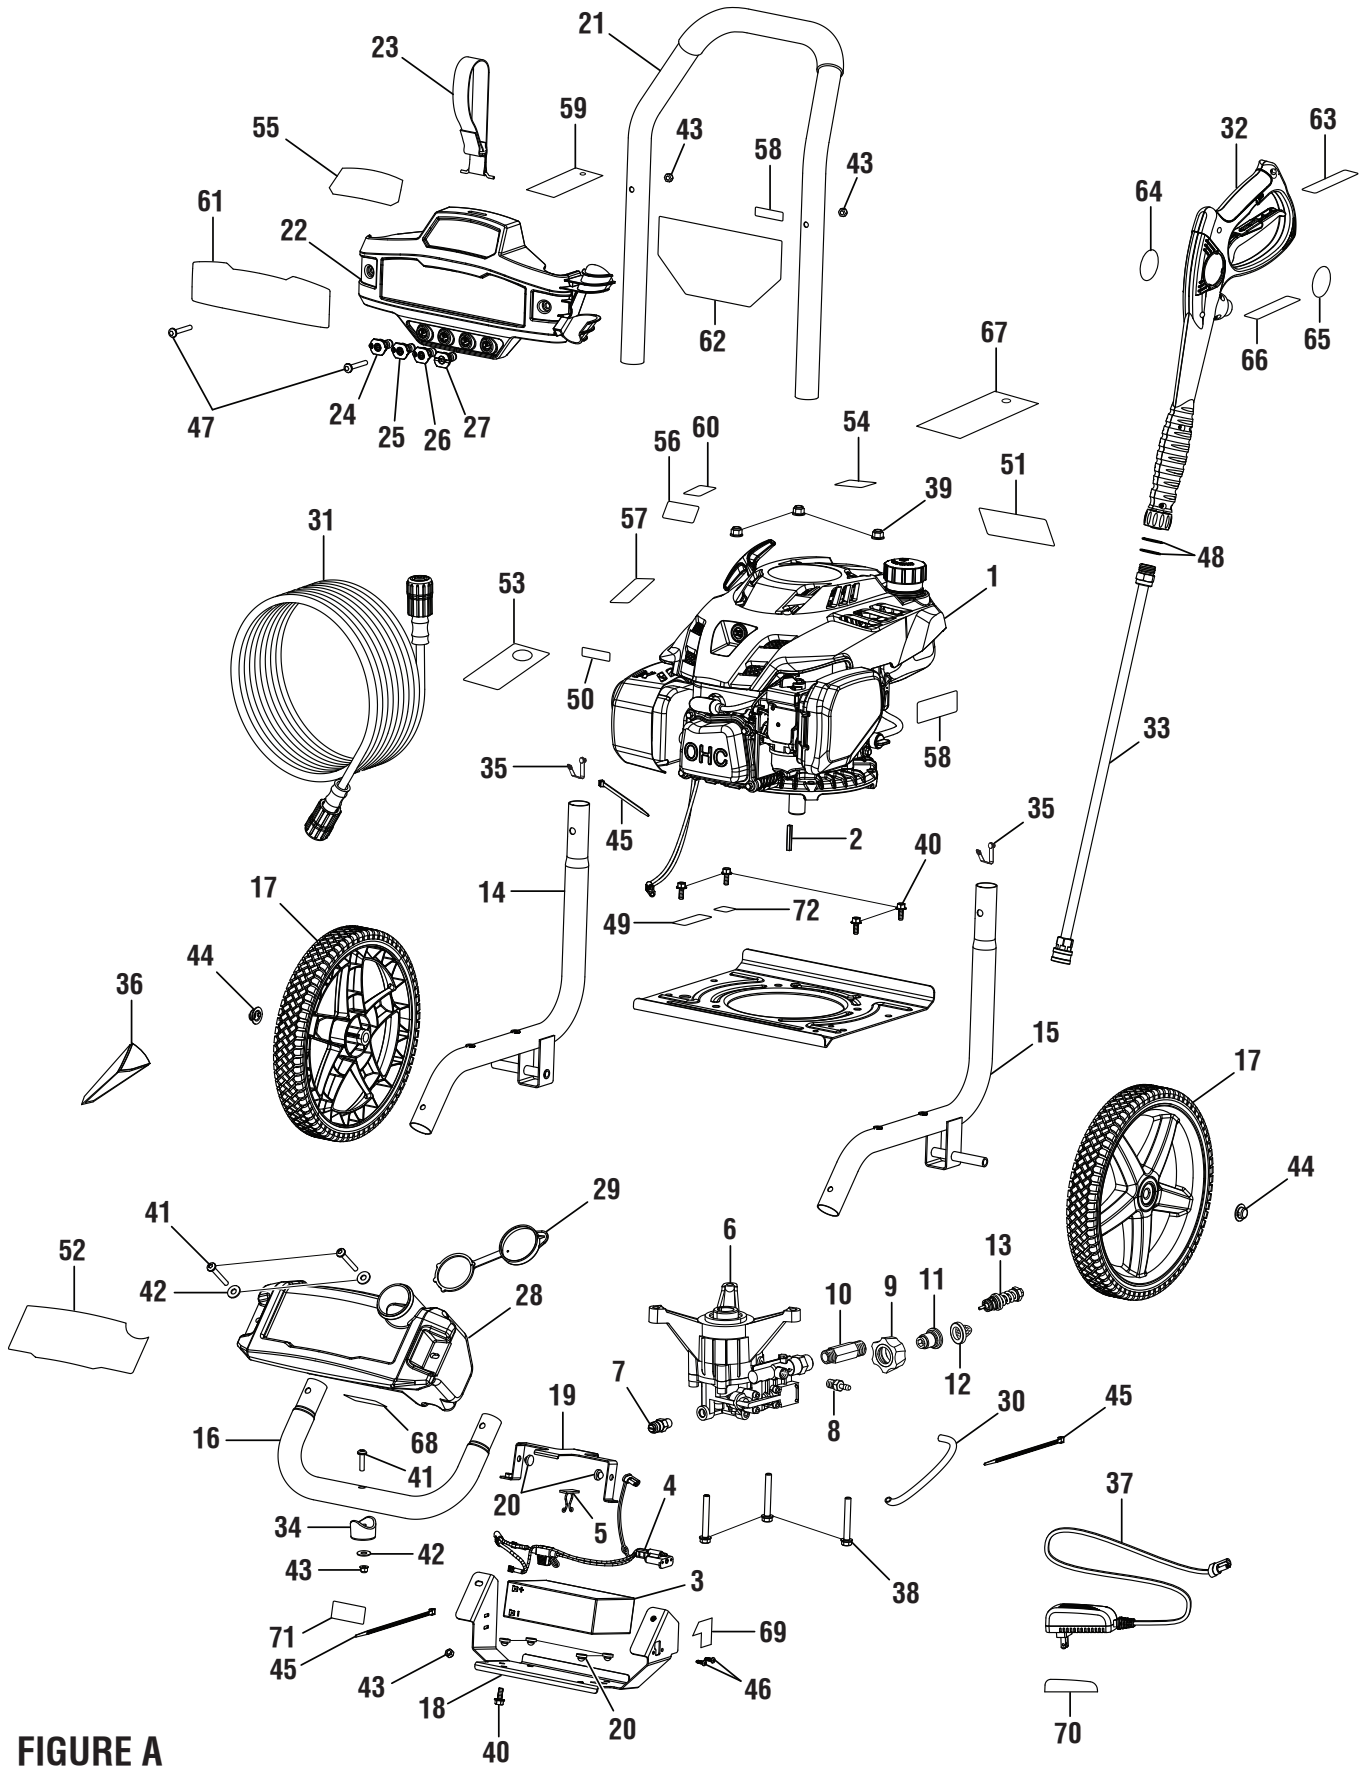

POWERSTROKE PRESSURE WASHER – ITEM NO. PS80312E/PS80312E-ECOM

FIGURE A

POWERSTROKE PRESSURE WASHER – ITEM NO. PS80312E/PS80312E-ECOM

The model number will be found on a label attached to the engine. Always mention the model number in all correspondence regarding your **PRESSURE WASHER** or when ordering replacement parts.

KEY NO.	PART NUMBER	DESCRIPTION	QTY	KEY NO.	PART NUMBER	DESCRIPTION	QTY
1	Note A	Engine (Subaru EA190, 2016).....	1	38	660962003	Bolt (M8 x 60 mm, Flange Hex Hd.) ...	3
2	678041006	Output Shaft Key.....	1	39	678774002	Flange Lock Nut (M8)	3
3	750400007	Battery	1	40	661505020	Flange Bolt (M6 x 16 mm)	5
4	290435030	Battery and Charger Wire Harness.....	1	41	661503015	Screw (M6 x 48 mm, T-30 Torx Hd.)... 3	3
5	900333020	Cable Twist Tie	1	42	638128004	Washer (1/4 in.).....	3
6	308653078	Pump	1	43	678610006	Lock Nut (M6).....	4
7	678169004	Thermal Release Valve	1	44	679957001	Cap Nut	2
8	308452002	Soap Injector Kit.....	1	45	900333015	Wire Tie.....	3
9	310993003	Inlet Filter Adapter Insert	1	46	660923018	Screw (M4 x 12 mm, T-20 Torx Hd.)... 2	2
10	308862003	Outlet Tube.....	1	47	661834004	Bolt (M6 x 42 mm, T-30 Torx Pan Hd.).....	2
11	642058001	Inlet Filter Connector	1	48	570742072	O-Ring	2
12	308662001	Inlet Filter Screen.....	1	49	940947021	Combustion Warning Label.....	1
13	310924003	Unloader Valve Assembly.....	1	50	940647133	Choke Label	1
14	310703012	Left Frame Assembly (Inc. Key No. 35).....	1	51	940707106	Danger Label	1
15	310704013	Right Frame Assembly (Inc. Key No. 35).....	1	52	941608014	Detergent Tank Label.....	1
16	310742028	Front Frame Assembly (Inc. Key Nos. 34 and 41-43).....	1	53	940889007	Oil Dipstick Hang Tag.....	1
17	308451060	Wheel (12 in.).....	2	54	940873007	E85 Label.....	1
18	678714018	Battery Mount Bracket	1	55	940608031	Electric Start Label	1
19	636694001	Battery Hold Down	1	56	940608034	Subaru Label	1
20	570733003	Isolator.....	6	57	940680083	Hot Surface Label.....	1
21	308638060	Handle Assembly	1	58	941486002	Inquiries Label	2
22	310673030	Hose & Nozzle Holder Assembly.....	1	59	961039005	Standard Nozzle Hangtag	1
23	308350003	Hose Holder Strap.....	1	60	941721007	On Label	1
24	308697012	0° Deg Nozzle.....	1	61	940779182	Performance Label	1
25	308699012	25° Deg Nozzle.....	1	62	940617177	Quick Start Label.....	1
26	308700012	40° Deg Nozzle.....	1	63	940654228	Trigger Handle Warning Label (Fr/Sp) 1	1
27	308706011	Soap Nozzle	1	64	940786044	Trigger Wand Logo Label	1
28	580875019	Soap Tank.....	1	65	940654084	Trigger Handle Warning Label (En)	1
29	310650004	Soap Tank Cap.....	1	66	940786020	Trigger Handle Spec Label	1
30	570728010	Chemical Siphon Tube	1	67	940473011	Danger Hang Tag.....	1
31	308835006	Hose (25 ft.).....	1	68	940473032	Battery Cordwrap Label	1
32	308760019	Trigger Handle Assembly (Inc Key Nos. 65-66).....	1	69	940780024	Battery Bracket Label.....	1
33	308506006	Wand Assembly.....	1	70	940780025	Battery Maintainer Label	1
34	570554002	Wear Pad	1	71	941155001	Battery Replacement Label.....	1
35	308421004	Handle Spring Clip	2	72	940871016	Add Oil Label.....	1
36	519314001	Funnel.....	1	Not Shown:			
37	140173025	Battery Charger	1	991000760	Operator's Manual		
				991000761	Quick Start Guide		
				991000839	O-Ring Kit Insert		

NOTE A: OWT Industries, Inc., will not provide engines as replacement parts. Engines are covered through the engine manufacturer's warranty. Consult the accompanying engine manual or contact our service department for assistance.