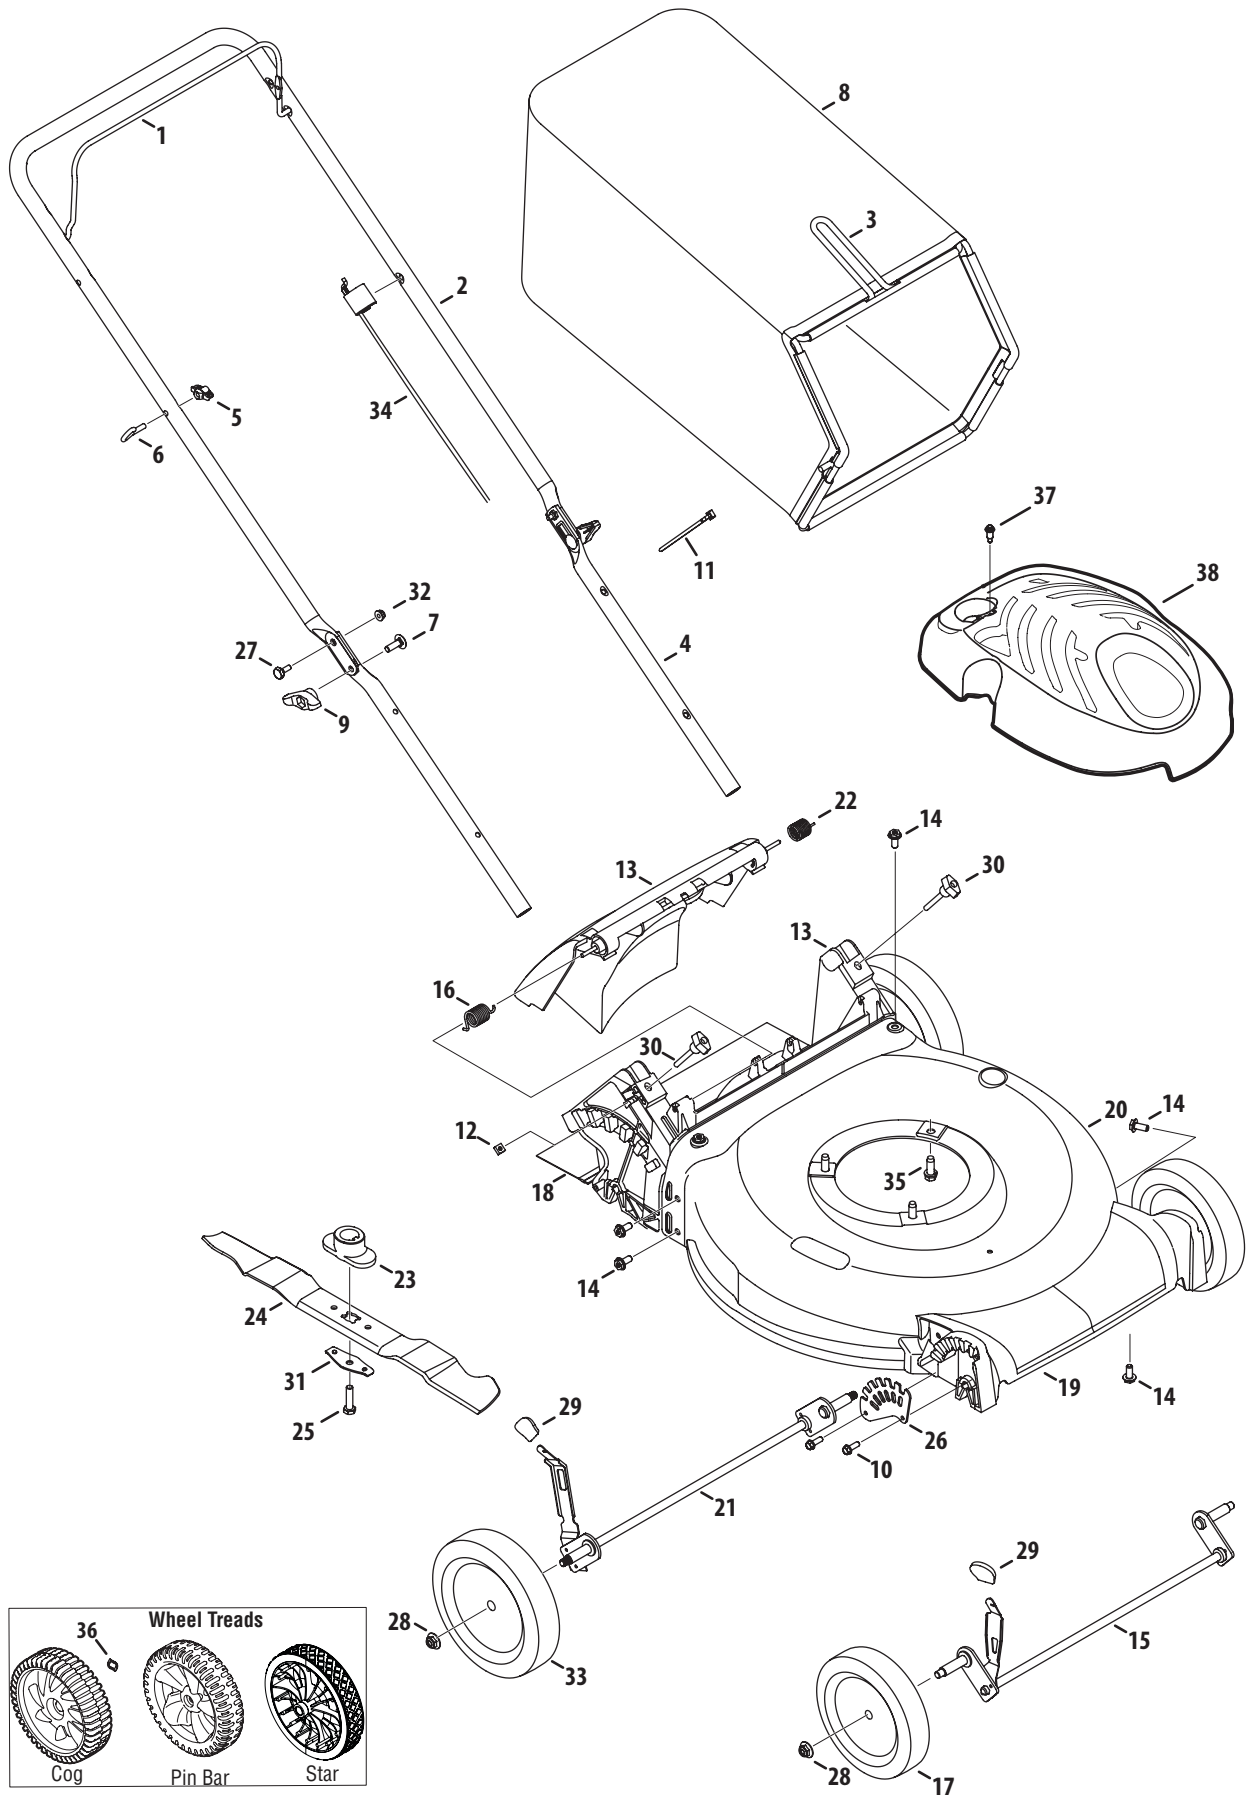

Model Series A1X

Model Series A1X

Ref No.	Part Number	Description
1	747-05184	Blade Control
2	749-04680	Upper Handle
	749-04681	Upper Handle, International
3	747-05226	Grass Catcher Frame
4	749-04608A	Lower Handle
5	720-0279	Wing Nut
6	710-1205	Rope Guide
7	710-04998	Carriage Screw ,5/16-18
8	964-04116	Grass Bag (Yardman)
	764-04077A	Grass Bag
9	720-04122	Wing Knob
10	710-0895	Screw, 1/4-15 x .750
11	725-0157	Cable Tie
12	712-04222	Nut, Sq., 1/4-20
13	631-04371	Rear Door Assembly
	631-04511	Rear Door Assembly (HD Label)
	631-04567	Door Assembly, International
14	710-04995	Screw, 5/16-14 x .750
15	911-04143B	Front Axle Assembly
16	732-04673	Torsion Spring - RH
17	734-04562	Front Wheel, 7 x 1.8, Bar, Gray
	734-04063A	Front Wheel, 7 x 1.8, Star, Gray
	634-04346	Front Wheel, 7", Cog
18	731-07203	Trail Shield
19	731-07078	Front Cover

Ref No.	Part Number	Description
20	787-01870	Deck - 21"
21	911-04142	Rear Axle Assembly
22	732-04674	Torsion Spring - LH
23	748-0376E	Blade Adapter
	748-04096	Blade Adapter 25mm x 1.19
24	942-0741A	Mulching Blade
25	710-1044	Screw , 3/8-24 x 1.50
26	787-01818A	Front Height Adjuster Plate
27	738-04419A	Sldr. Screw, .375 x .126 x 1/4-20
28	712-04217	Flange Lock Nut, 3/8-16
29	720-04130	Adjustment Lever Knob
30	720-04123	Wing Nut
31	736-0524B	Blade Bell Support
32	712-04064	Nut, Flange Lock, 1/4-20
33	734-04563	Rear Wheel, 8 x 1.8, Bar, Gray
	734-04585	Rear Wheel, 8 x 1.8, Star, Gray
	634-04347	Rear Wheel, 8", Cog
34	946-0957	Control Cable, 37.25"
	946-04670	Control Cable, 36.65
	746-04479	Control Cable, 48"
	946-04661	Control Cable, 37.58"
35	710-0654A	TT Sems Screw, 3/8-16 x 1.0
36	936-0504†	Wave Washer, .510 x .750 x .017
37	710-04744†	Screw, HL, #12-16 x 1.00
38	931-04474†	Engine Shroud M1.1 Black

† If Equipped