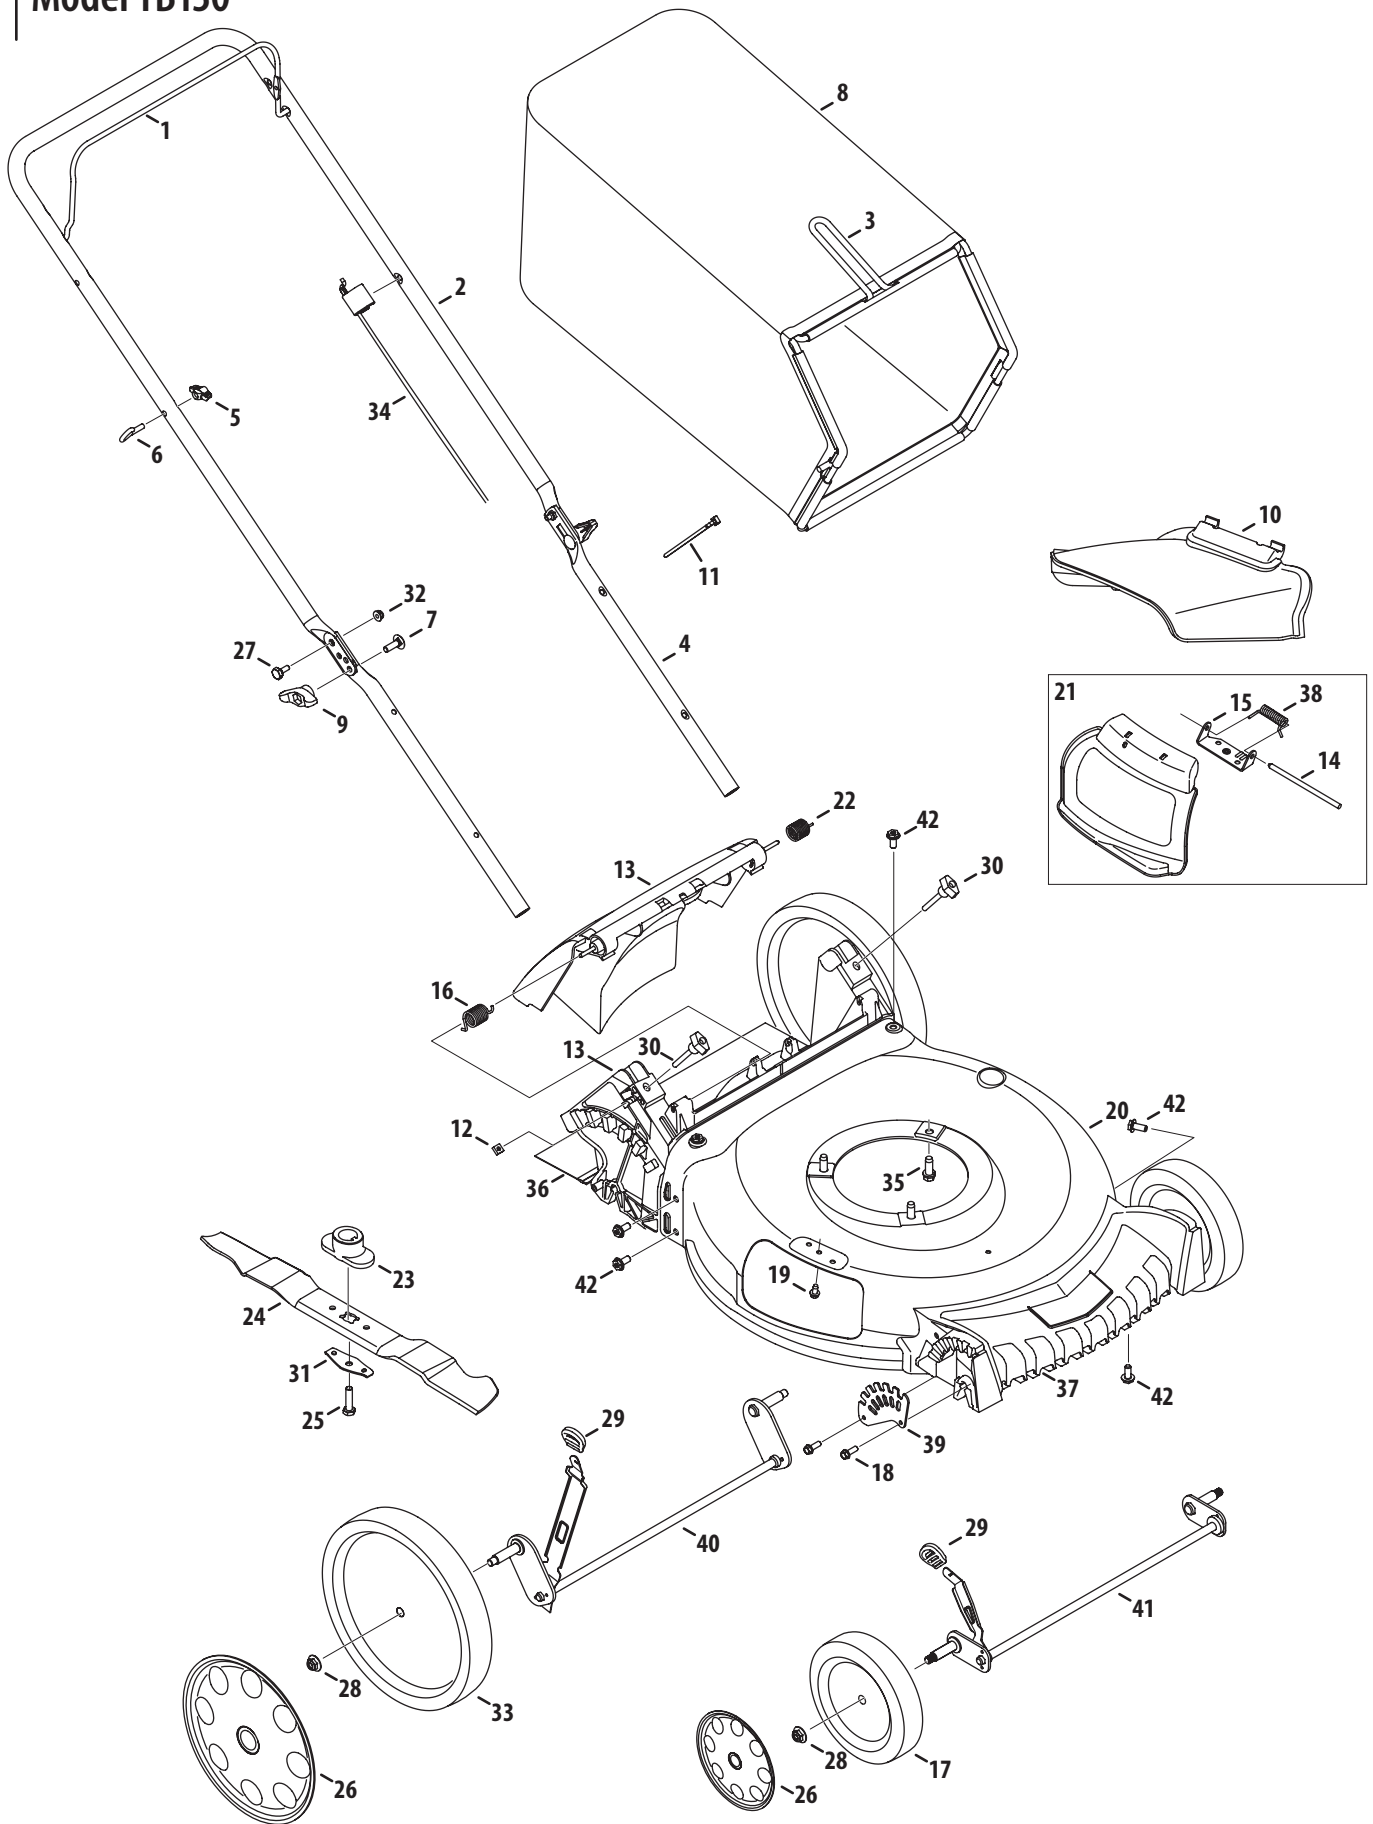

Model TB130

Ref No.	Part Number	Description
1	747-05214	Blade Control
2	749-04681	Upper Handle
3	747-05226	Grass Catcher Frame
4	749-04608A	Lower Handle
5	720-0279	Wing Nut
6	710-1205	Rope Guide
7	710-04998	Carriage Screw ,5/16-18
8	964-04117	Grass Bag
9	720-04124	Wing Knob
10	731-07486	Side Chute
	731-07131	Side Chute w/Flap
11	725-0157	Cable Tie
12	712-04222	Nut, Sq., 1/4-20
13	631-04369	Rear Discharge Door Assembly
	631-04371	Rear Discharge Door Assembly - (Lowes)
14	747-0710A	Hinge Pin
15	787-01779	Chute Deflector Bracket
16	732-04673	Torsion Spring - RH
17	634-04607	Front Wheel
18	710-0895	Screw, 1/4-15 x .750
19	710-05073	Screw, 1/4-20 x .500
20	787-01869	Deck , 21"

Ref No.	Part Number	Description
21	987-02516	Hinged Mulch Plug Assembly
22	732-04674	Torsion Spring - LH
23	748-04096	Blade Adapter
24	942-0741A	Mulching Blade
25	710-1044	Screw , 3/8-24 x 1.50
26	731-07197	Hub Cap - Front
	731-07199	Hub Cap - Rear
27	738-04419A	Sldr. Screw, .375 x .126 x 1/4-20
28	712-04217	Flange Lock Nut, 3/8-16
29	720-04131A	Adjustment Lever Knob
30	720-04127	Wing Nut
31	736-0524B	Blade Bell Support
32	712-04064	Nut, Flange Lock, 1/4-20
33	634-04626	Rear Wheel
34	946-04670	Control Cable
35	710-0654A	TT Sems Screw, 3/8-16 x 1.0
36	731-07203	Trail shield
37	731-07195	Front Cover
38	732-1014	Torsion Spring
39	787-01818A	Front Height Adjuster Plate
40	911-04144	Rear Axle Assembly
41	911-04143B	Front Axle Assembly
42	710-04995	Screw, 5/16-14 x .750