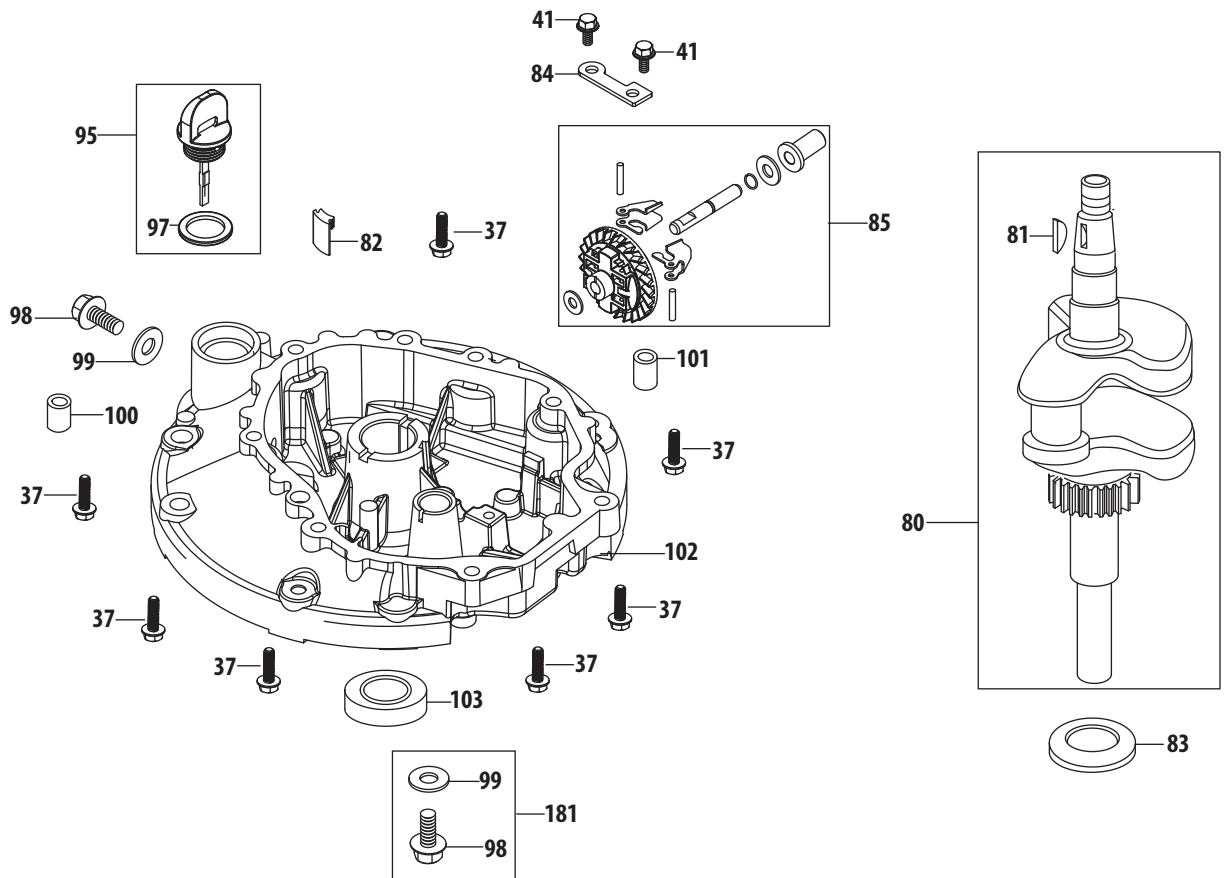

1P65N0 Crankshaft & Crankcase Cover

Ref.	Part Number	Description
37	710-04920	Bolt M6X28
41	710-04916	Bolt M6x14
80	951-11682	Crankshaft Assembly
81	951-10307	Woodruff Key
82	951-11733	Oil Return Seal
83	736-04491	Crankshaft Thrust Washer
84	951-11609	Governor Gear Mounting Plate
85	951-11549	Governor Gear/Shaft Assembly
95	951-10617	Dipstick Assembly

Ref.	Part Number	Description
97	951-11734	Dipstick O-Ring
98	710-04906	Oil Drain Plug
99	736-04440	Oil Drain Plug Washer
100	715-04089	Crankcase Cover Dowel 9X14
101	715-04092	Crankcase Cover Dowel 7X14
102	951-11823	Crankcase Cover
103	951-11545	Lower Crankshaft Seal
181	951-10370	Oil Drain Plug & Washer Ass'y