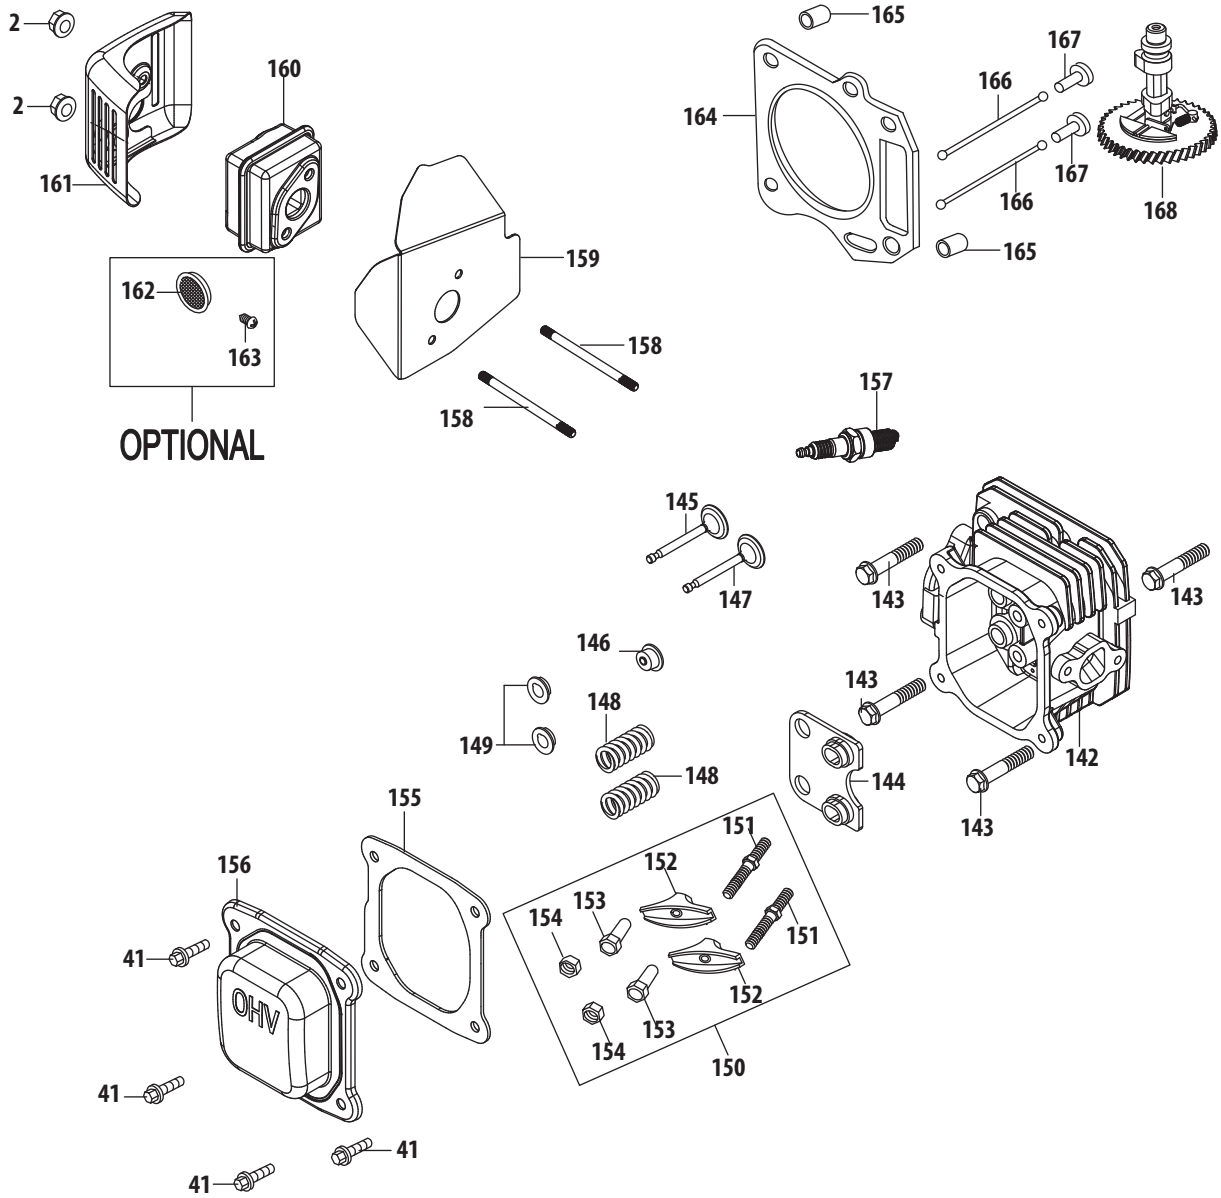

1P65B0B-1 Cylinder Head

OPTIONAL

1P65B0B-1 Cylinder Head

Ref.	Part Number	Description
2	712-04212	Nut M6 X 10 Mm
41	710-04916	Bolt M6x14
142	951-11746	Cylinder Head (Incl. 139,140,142,144-149, 151-155,159,164)
143	710-04982	Head Bolt M8x54
144	951-11687	Push Rod Guide
145	951-10313	Intake Valve
146	951-11818	Intake Valve Seal
147	951-10313	Exhaust Valve
148	951-12004	Valve Spring
149	951-11977	Valve Spring Retainer
150	951-11606	Rocker Arm Assembly
151	710-04902	Rocker Arm Stud
152	951-12001	Rocker Arm
153	751-11123	Fulcrum Nut
154	751-11124	Jam Nut
155	951-11551	Valve Cover Gasket
156	951-11548	Valve Cover
157	951-10292	Spark Plug/F6Rtc

Ref.	Part Number	Description
158	951-11740	Muffler Stud M6X68
158	951-11745	Muffler Stud Assembly
159	951-11739	Muffler Gasket
160	951-10734	Muffler Assembly
161	951-10735	Muffler Shield
162	951-10351	Spark Arrestor
163	710-04983	Spark Arrestor Screw
164	951-11555	Cylinder Head Gasket
165	715-04090	Cylinder Head Dowel 10X16
166	951-10314	Push Rod
167	951-11607	Tappet
168	951-11741	Camshaft Assembly
	952Z1P65B0B-1	Complete Engine
	951-10846A	Cylinder Head Svc Kit (Incl. 143,146,155,164)
	951-11710	Gasket - External (Incl. 43,97,99,138-140,155,159)
	951-11709	Gasket Kit - Complete (Incl. 40,43,72,77,97,99,103, 139-140,155,159,164)