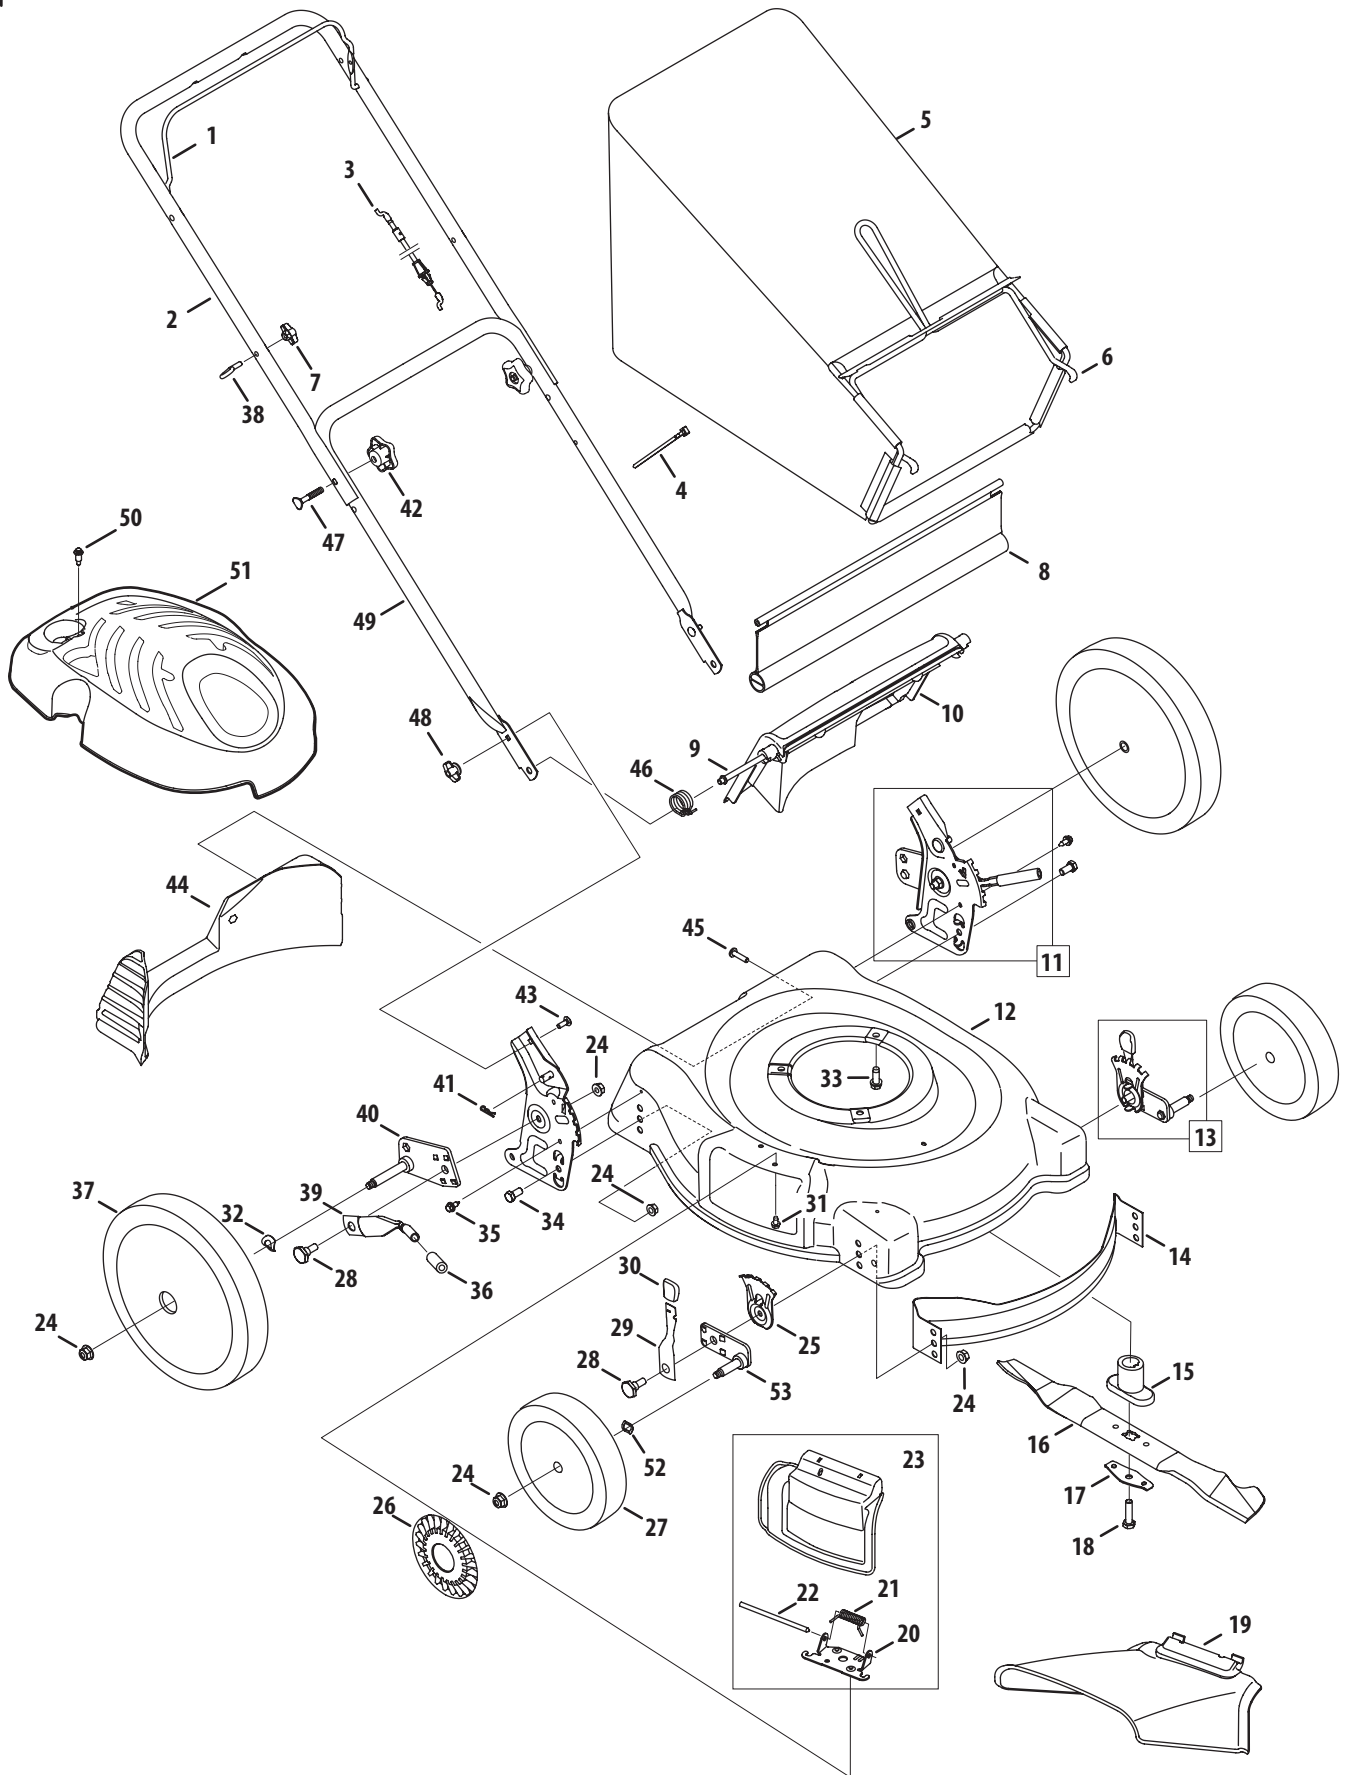

Model Series 540

Ref No.	Part Number	Description
1.	747-1161A-0637	Blade Control
2.	749-1092A-0637	Upper Handle
3.	746-04704	Control Cable
	746-04104	Control Cable (Kaw.)
4.	926-0240	Cable Tie
5.	964-04007A	Grass Bag
6.	747-04080A-0637	Grass Bag Frame
7.	720-0279	Handle Knob
8.	731-05642A	Trail shield
9.	747-04588	Pivot Rod
10.	731-06847	Rear Discharge Door
11.	987-02280A	Rear Handle Bracket Assy. - LH
	987-02279A	Rear Handle Bracket Assy. - RH
12.	787-01279-0638	Deck 21-inch
13.	987-02099C	Fr. Hgt. Adj. Assy. - LH - 7" Whl.
	987-02100C	Fr. Hgt. Adj. Assy. - RH - 7" Whl.
14.	782-5002B	Front Baffle
15.	748-0377E	Blade Adapter w/Star
16.	942-0741A	21-inch Mulching Blade
17.	736-0524B	Bell Blade Support
18.	710-1257	Hex Screw, 3/8-24 x 2.5
19.	731-04177	Side Discharge Chute
20.	17032A	Deflector Chute Adaptor
21.	732-1014C	Torsion Spring
22.	747-0710A	Hinge Pin
23.	987-02055	Mulch Plug Assembly
24.	712-04065	Flange Lock Nut 3/8-16
25.	787-01290A	Height Adjustment Plate
26.	731-07001	Hub Cap

Ref No.	Part Number	Description
27.	734-04176A	Front Wheel, 7.5 x 2.125, Zag
28.	738-04266	Shoulder Scr., .5D x .385
29.	94832	Front Spring Lever
30.	720-0426	Height Adjust Knob
31.	710-05073	Screw, 1/4-20 x .500
32.	736-0182	Spring Washer
33.	710-0654A	TT Screw, 3/8-16 x 1.0
34.	710-0216	Hex Screw, 3/8-16 x .75
35.	710-1652	TT Screw, 1/4-20 x .625
36.	720-0312	Foam Grip
37.	734-04093	Rear Wheel, 12 x 2.125, Zag, Gray
38.	710-1205	Eye Bolt
39.	732-0866	Rear Hi-Wheel Spring Lever
40.	987-02335	Rear Pivot Arm Assy - RH
	987-02336	Rear Pivot Arm Assy - LH
41.	914-0104	Hairpin Clip
42.	720-04072A	Star Knob
43.	710-0703	Carriage Bolt ,1/4-20 x .75
44.	731-04150C	Rear Baffle
45.	710-1241	Screw HL, 1/4-15 x 1.00
46.	732-04090A	Torsion Spring - RH
47.	710-1174	Carriage Bolt, 5/16-18 x 2
48.	912-0397	Wing Nut
49.	749-0928A-0637	Lower Handle
50.	710-04744	Screw, HL, #12-16 x 1.00
51.	931-04440	Engine Shroud - Gray
52.	936-0504	Wave Washer
53.	987-02508	Pivot Arm Assy. - RH - 7" Wheel
	987-02509	Pivot Arm Assy. - LH - 7" Wheel