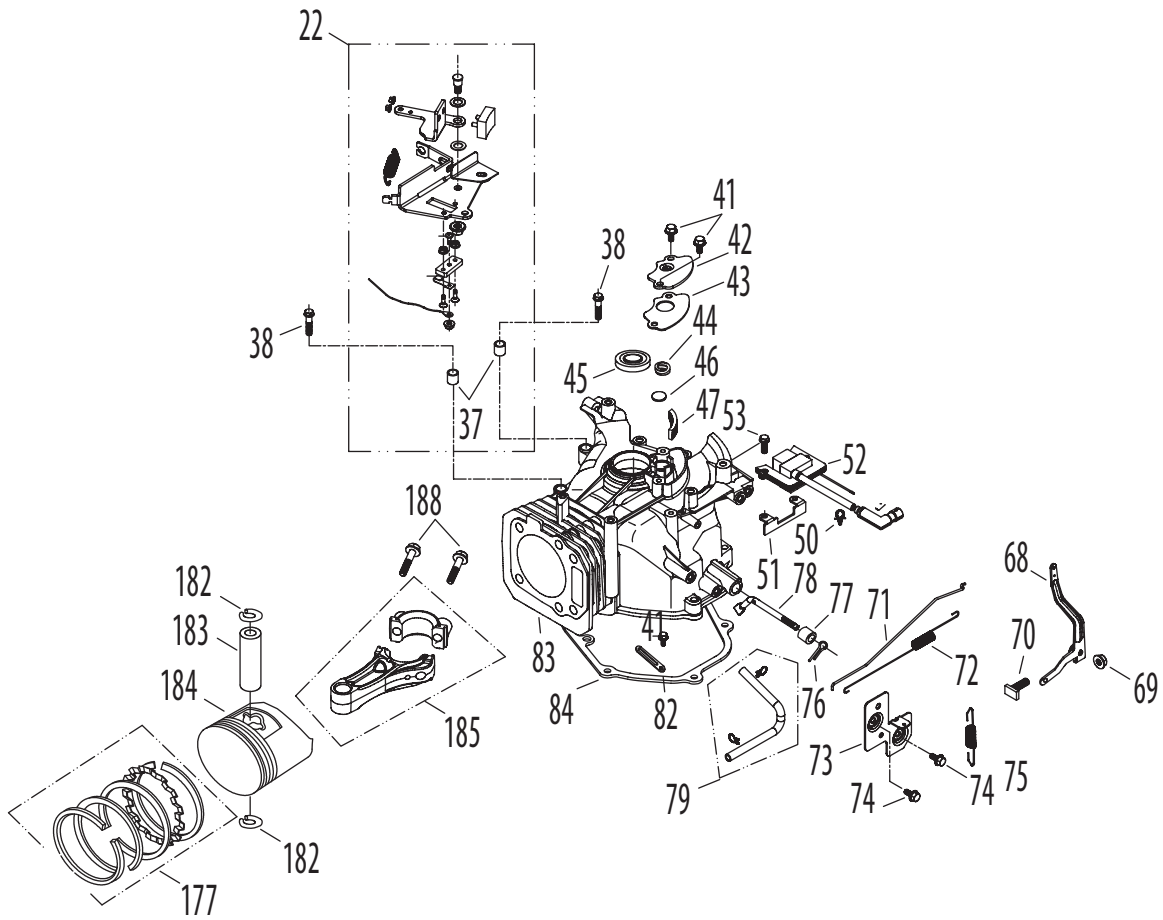

5P70M0B Crankcase

5P70M0B Crankcase

Ref.	Part Number	Description	Ref.	Part Number	Description
22	951-10321A	Brake Assembly	77	951-11574	Governor Seal
41	710-04916	Bolt M6×14	78	951-11608	Governor Arm Shaft
42	951-11728	Breather Cover Plate	79	951-11260	Breather Hose Assembly
43	951-11729	Breather Gasket	82	951-11622	Flexible Clamp
44	732-04718	Breather Spring	83	N/A	Crankcase Complete
45	951-11545	Lower Crankshaft Seal	84	951-11763	Crankcase Cover Gasket
46	951-11735	Breather Valve	177	951-11253	Piston Ring Set
47	951-11762	Breather Screen	182	951-11632	Piston Pin Snap Ring
50	951-11618	Plastic Clamp 6.3×8	183	951-11633	Piston Pin
51	951-11619	Ignition Coil Bracket	184	951-11634	Piston
52	951-10366	Ignition Coil Assembly	185	951-11768	Connecting Rod Assembly
53	710-04979	Bolt M6×18	188	710-05162	Connecting Rod Bolt
68	951-11238	Governor Arm Bracket		951-10414B	Short Block Assembly
69	712-04212	Governor Arm Nut M6			(Incl Ref No. 41-47,57,76-78,83-86, 88,91,93-97,107-109,118,147,148,164, 167,172,173,175-177,182-185,188)
70	710-04908	Governor Arm Bolt		951-11770	Gasket Kit - Complete
71	951-11259	Throttle Linkage			(Incl Ref No. 43,45,77,84,91,94, 109,146,148,164,167,182)
72	951-11258	Throttle Linkage Spring		951-11772	Gasket Kit - External
73	951-11620	Component Bracket			(Incl Ref 43,91,94,146,148,164,167)
74	710-04915	Bolt M6×12		952Z5P70M0B	Engine Complete
75	951-10293	Governor Spring			
76	714-04074	Governor Cotter Pin			
76	714-04074	Governor Cotter Pin