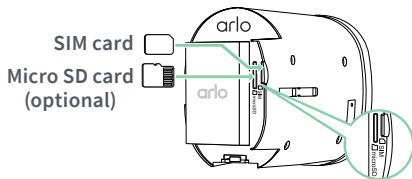

Go 2 LTE/WiFi Security Camera

Go 2 LTE/WiFi
Security Camera

Screw
Mount

Screw
Kit

Rechargeable
Battery

Note: To access the mobile broadband network, your Go 2 Camera requires an activated SIM card.

Indoor charging cable

201-50642-01

Installation

1. Press the release button and separate the camera from the camera housing.

2. Insert the battery.

3. For LTE access, verify that the SIM card is installed and activated.
4. Insert the camera back into the housing.