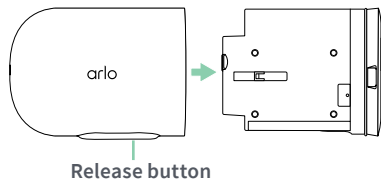

Go 2 LTE/WiFi Security Camera

Go 2 LTE/WiFi
Security Camera

Screw
Mount

Screw
Kit

Rechargeable
Battery

Note: To access the mobile broadband network, your Go 2 Camera requires an activated SIM card.

Indoor charging cable

201-50642-01

Installation

1. Press the release button and separate the camera from the camera housing.

2. Insert the battery.

3. For LTE access, verify that the SIM card is installed and activated.
4. Insert the camera back into the housing.