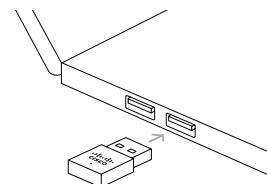

The Cisco USB HD Adapter comes pre-paired to your headset.

Use the adapter when you want a quality wireless experience without pairing to a new device

L'adaptateur Cisco USB HD est pré-pairé à votre casque