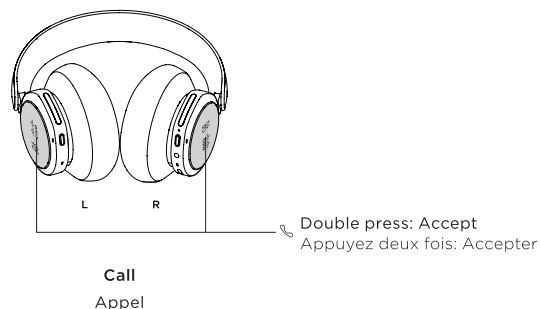

DAILY USE USAGE QUOTIDIEN