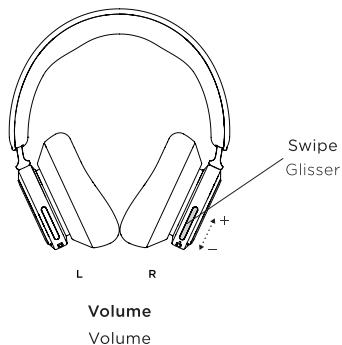

DAILY USE USAGE QUOTIDIEN