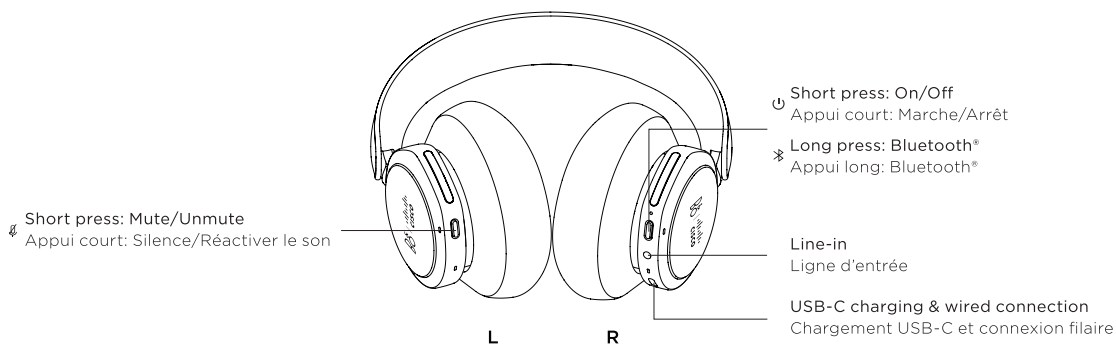

QUICK START GUIDE

GUIDE DE DÉMARRAGE RAPIDE