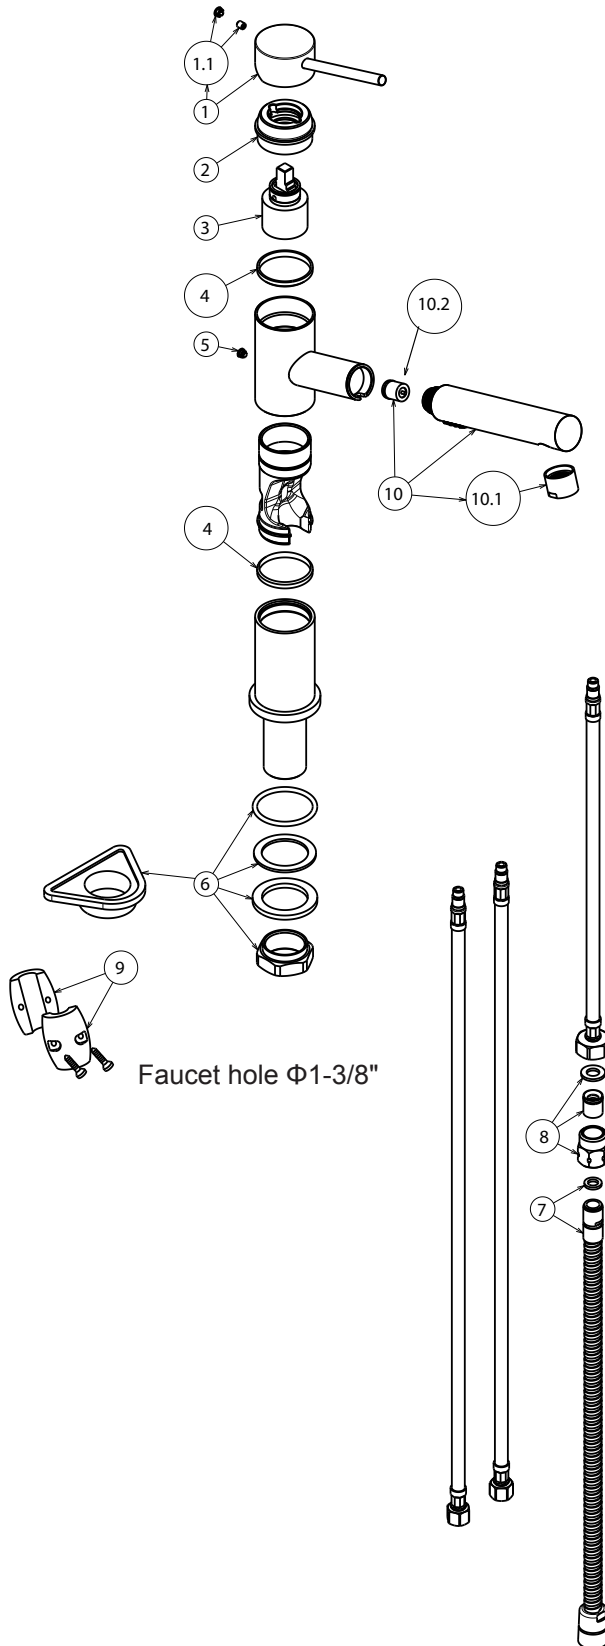

### FEATURES

- Solid brass body
- Ceramic disk cartridge
- Extendable dual pull-out spray
- 2.2 GPM flow rate
- Installation in a 1-3/8" hole
- Color coded hot and cold supply lines
- 130 degree spout swivel
- 1-3/4" maximum deck thickness

### NOMINAL DIMENSIONS

Model 441484 shown

REACH	SPOUT HEIGHT	FAUCET HEIGHT
8"	6"	8-1/2"

See next page for exploded parts drawing and parts list.

### REPAIR PART GUIDE

Num.	Description	Part #
1, 1.1	Handle - Chrome	441887
1.1	Handle - Screw and Cap	440889
2	Cartridge lock nut	441889
3	Cartridge	440877
4,5	Inner body ring set and screw	441891
6	Mounting assembly	441892
7	Spray hose	440878
8	Check valve	441874
9	Weight	441917
10	Handspray - Chrome	441447
10.1	Aerator	440905
10.2	Flow regulator 2.2 GPM	441448