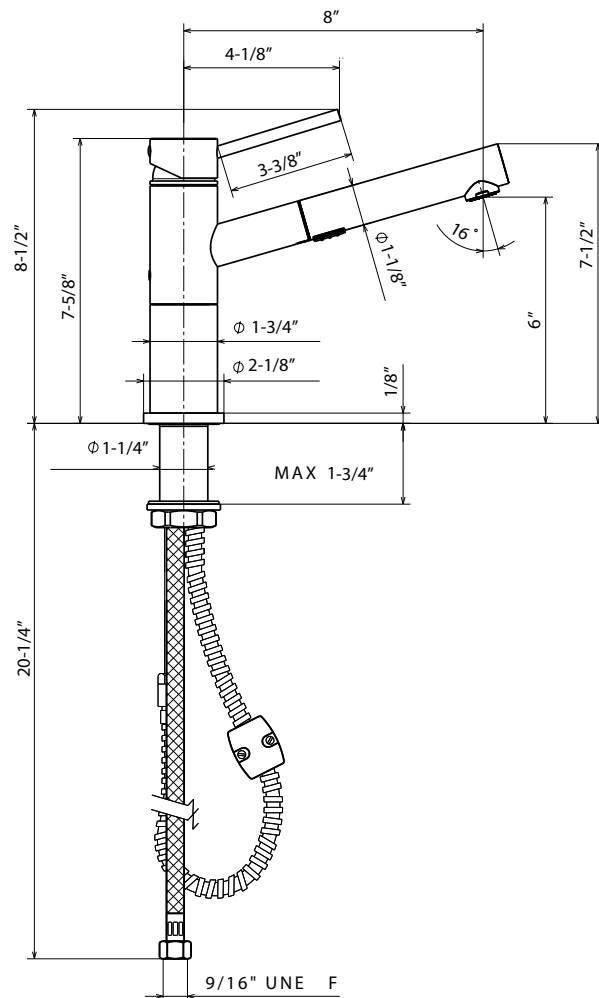

### FEATURES

- Solid brass body
- Ceramic disk cartridge
- Extendable dual pull-out spray
- 2.2 GPM flow rate
- Installation in a 1-3/8" hole
- Color coded hot and cold supply lines
- 130 degree spout swivel
- 1-3/4" maximum deck thickness

### NOMINAL DIMENSIONS

Model 441484 shown

REACH	SPOUT HEIGHT	FAUCET HEIGHT
8"	6"	8-1/2"

See next page for exploded parts drawing and parts list.