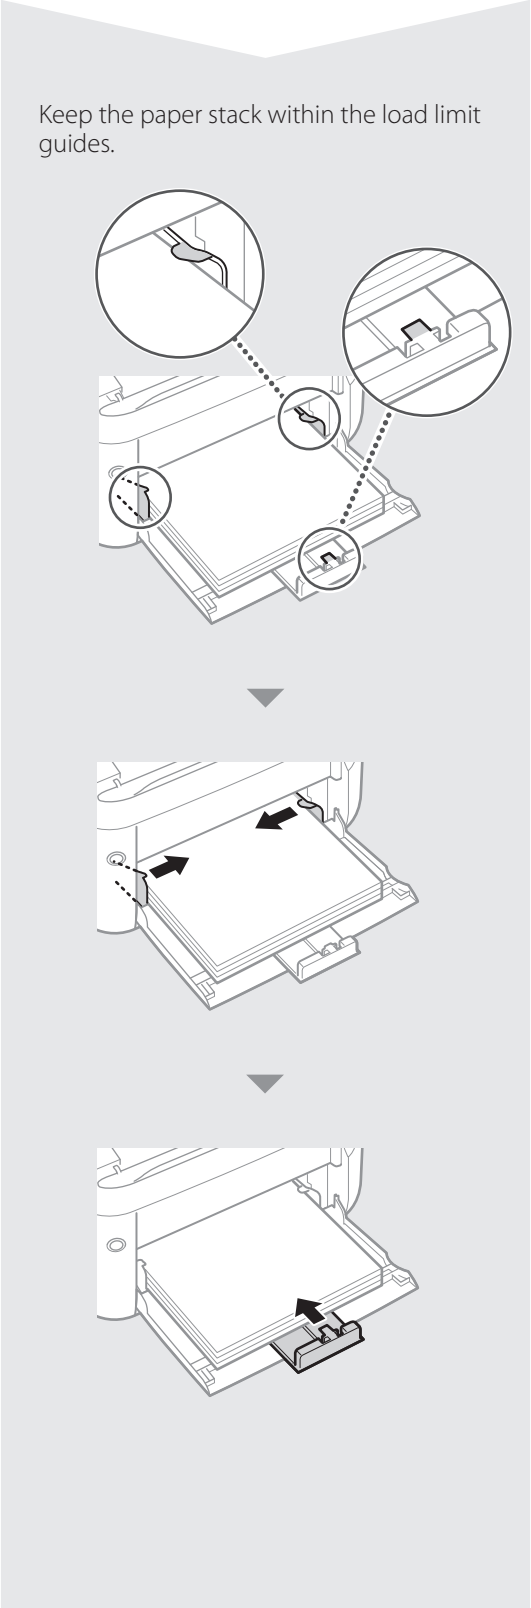

Keep the paper stack within the load limit guides.