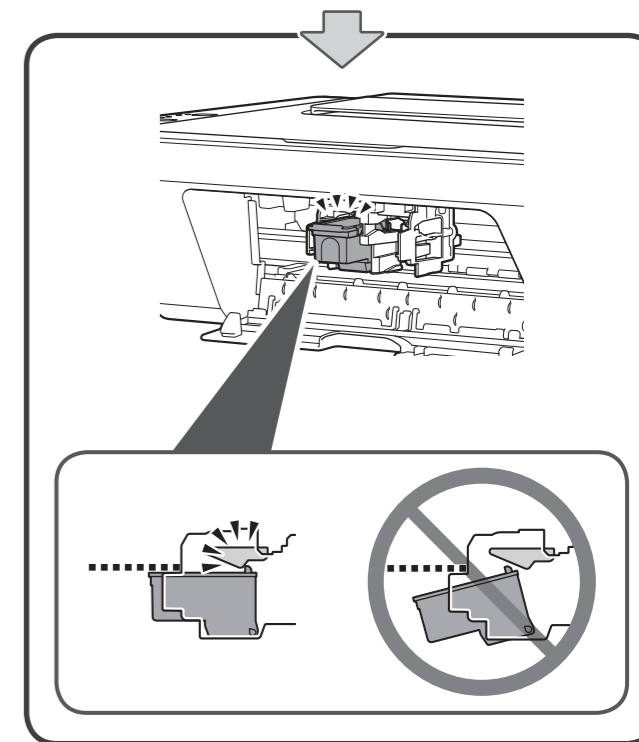

QT61702V01

Canon PIXMA E410 series

<http://canon.com/ijsetup>

RMC (Regulatory Model Code): K10392

1

2

3

4