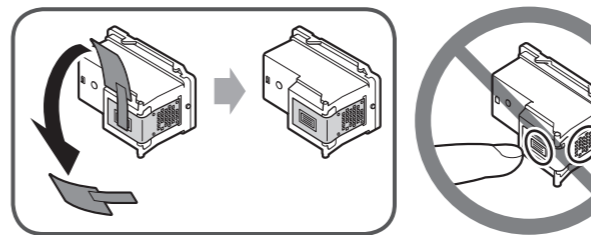

QT61702V01

Canon PIXMA E410 series

<http://canon.com/ijsetup>

RMC (Regulatory Model Code): K10392

1

2

3

4