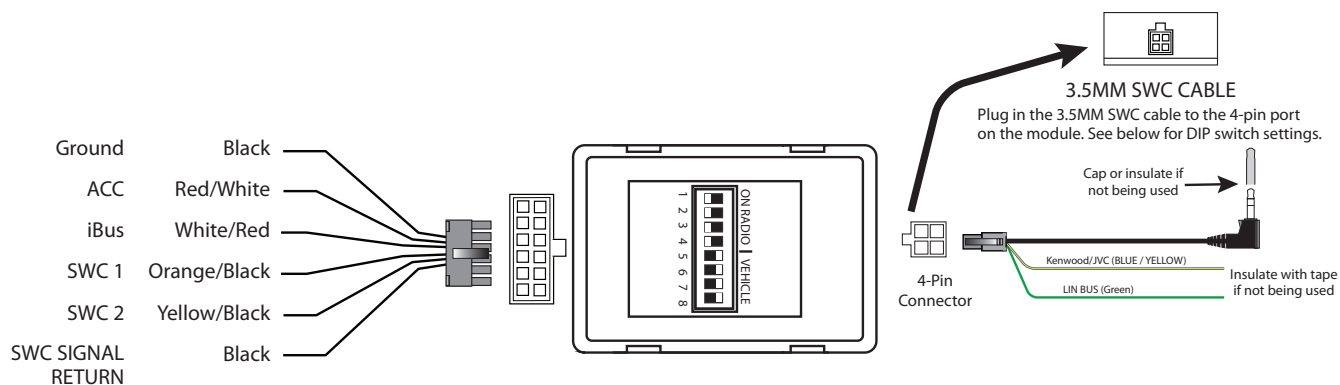

PARTS INCLUDED:

SWR-A Module

SWR-A Harness

SWC Cable

VEHICLE APPLICATIONS:

1991-2006	BMW	2003-2013	Honda	2005-2012	Nissan
2003-2012	Ford	2006-2014	Kia	2007-2015	Subaru
2006-2018	Hyundai	2003-2015	Mazda	2003-2018	Toyota

SUPPORTED RADIOS:

Alpine	Dual	JVC	Power Acoustik
Boss	Fahrenheit	Kenwood	Sony
Clarion	Jensen	Pioneer	Soundstream

and Most off brand Radios

INSTALLATION DIAGRAM:

AFTERMARKET RADIO DIP SWITCH SETTINGS:

Radio Brand	DIP Switch			
	1	2	3	4
Alpine	OFF	OFF	OFF	OFF
Boss	OFF	OFF	ON	ON
Clarion	OFF	ON	ON	OFF
Dual	OFF	OFF	ON	ON
Fahrenheit	OFF	OFF	ON	ON
Jensen	OFF	OFF	ON	ON
JVC	OFF	ON	OFF	ON
Kenwood	OFF	ON	ON	ON
New Sony	OFF	OFF	ON	OFF
Old Sony	OFF	ON	OFF	OFF
Pioneer	OFF	OFF	ON	ON
Power Acoustik	OFF	OFF	ON	ON
Soundstream	OFF	OFF	ON	ON
Most off brand radios	OFF	OFF	ON	ON

NOTE: For Blaupunkt, Dual, Fahrenheit, Power Acoustik, Soundstream, and most off-brand radios, check the aftermarket radio's manual to see if the SWC buttons need to be programmed.

VEHICLE WIRING CONNECTIONS AND DIP SWITCH SETTINGS: