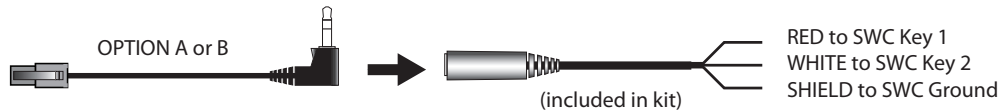

SWC 3.5MM PLUG ADAPTER:

Use the supplied 3.5MM SWC Plug adapter for aftermarket radios that do not have a 3.5mm SWC jack.