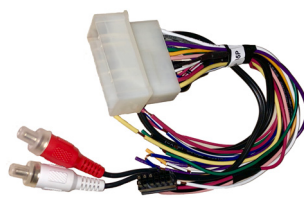

PRODUCT FEATURES:

- Retains factory features in select Hyundai and Kia vehicles while functioning with an aftermarket radio.
- Retains factory 3.5mm Aux Input Jack (if equipped).
- Pre-programmed to retain factory Steering Wheel Controls.
- Includes Hyundai/Kia antenna adaptor.
- EIA color coded wiring for easy installation.

PARTS INCLUDED:

SWRHK-65P MODULE

SWRHK-65P HARNESS

ANTENNA ADAPTER

SWC CABLES

INSTALLATION DIAGRAM:

DIP SWITCH SETTINGS:

HYUNDAI / KIA STEERING WHEEL CONTROL DIP SWITCH SETTING:

DIP:	1	2	3
Hyundai / Kia	OFF	ON	ON

AFTERMARKET RADIO DIP SWITCH SETTINGS:

RADIO BRAND:	DIP:	1	2	3
Dual, Fahrenheit, Jensen, Pioneer		OFF	ON	ON
Power Acoustik, Soundstream		OFF	ON	ON
Alpine		OFF	OFF	OFF
Clarion		ON	ON	OFF
Kenwood		ON	ON	ON
JVC		ON	OFF	ON
Sony, Boss		ON	OFF	OFF

3.5MM SWC CABLE

Use the proper 3.5MM to 4-Pin SWC cable for the aftermarket radio you are using.

OPTION A is used for ALPINE, CLARION, (JVC and KENWOOD units will use the Blue/Yellow wire).

OPTION B is used for BOSS, DUAL, FAHRENHEIT, JENSEN, POWER ACOUSTIK, PIONEER, SONY and SOUNDSTREAM units.