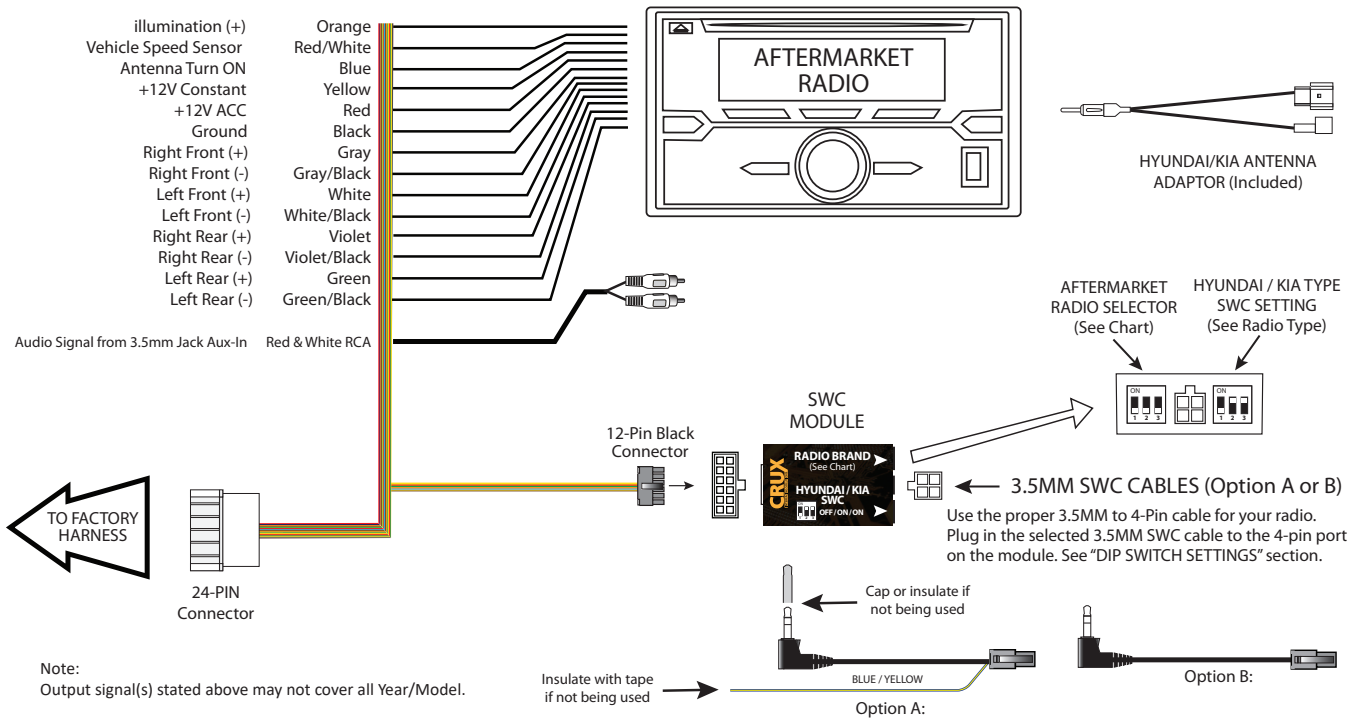

PRODUCT FEATURES:

- Retains factory features in select Hyundai and Kia vehicles while functioning with an aftermarket radio.
- Retains factory 3.5mm Aux Input Jack (if equipped).
- Pre-programmed to retain factory Steering Wheel Controls.
- Includes Hyundai/Kia antenna adaptor.
- EIA color coded wiring for easy installation.

PARTS INCLUDED:

SWRHK-65P MODULE

SWRHK-65P HARNESS

ANTENNA ADAPTER

SWC CABLES

INSTALLATION DIAGRAM:

DIP SWITCH SETTINGS:

HYUNDAI / KIA STEERING WHEEL CONTROL DIP SWITCH SETTING:

3.5MM SWC CABLE

Use the proper 3.5MM to 4-Pin SWC cable for the aftermarket radio you are using.

OPTION A is used for ALPINE, CLARION, (JVC and KENWOOD units will use the Blue/Yellow wire).

OPTION B is used for BOSS, DUAL, FAHRENHEIT, JENSEN, POWER ACOUSTIK, PIONEER, SONY and SOUNDSTREAM units.