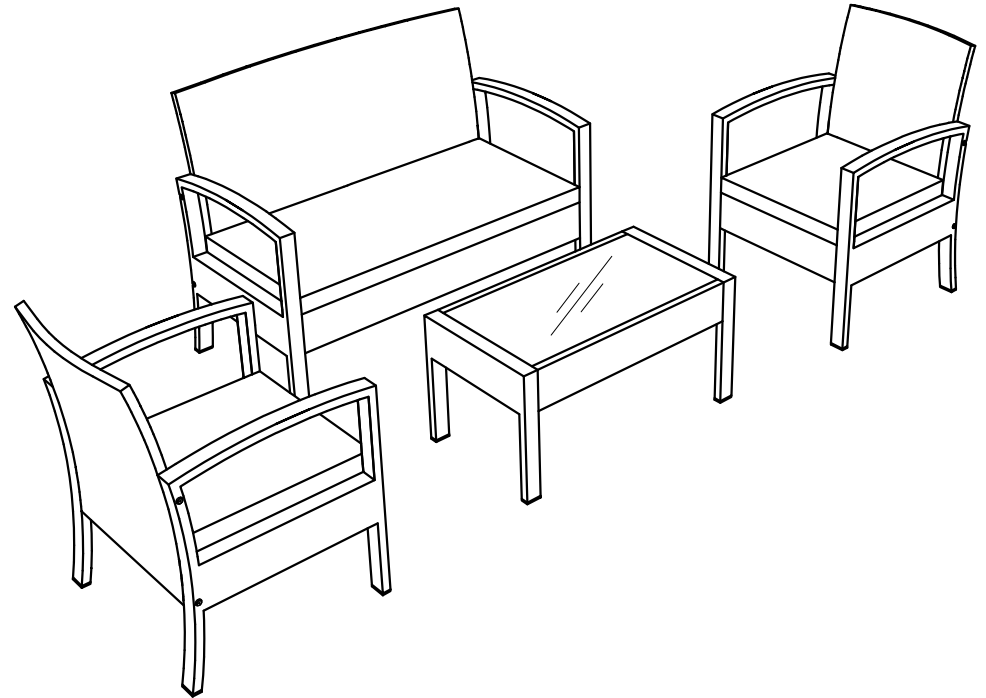

COSTWAY
www.costway.com

COSTWAY®

USER'S MANUAL

**Patio Cream Rattan Sofa Set
HW63215**

THIS INSTRUCTION BOOKLET CONTAINS **IMPORTANT** SAFETY INFORMATION. PLEASE READ AND KEEP FOR FUTURE REFERENCE.

Please give us a chance to make it right and do better !

Contact our friendly customer service department for help first.
Replacements for missing or damaged parts will be shipped ASAP!

FLOOR AREA
2MX2M

ASSEMBLED BY 2 ADULTS

Follow Costway
Visit us: www.costway.com