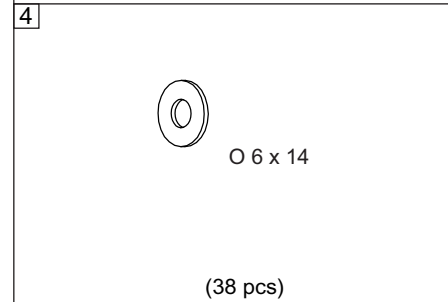

Notice:

1. 50% Tighten before fixing all screws, Allen wrench is recommended instead of an electric drill.
2. Place the item on a flat ground to adjust and make sure it remains stable.
3. Tighten up all screws with tools gradually.
4. If the screws are not aligned with holes during assembly, please loosen all the other screws to 50% and continue the assembly process.
5. If the item is not stable, please loosen all the screws, adjust it on a flat ground and tighten up all screws again.
6. Note : If one or some screws are fully tightened during assembly, chances are the others will not be aligned with holes. In addition, all the holes are designed to be relatively larger to provide more space for the adjustment of the screws.