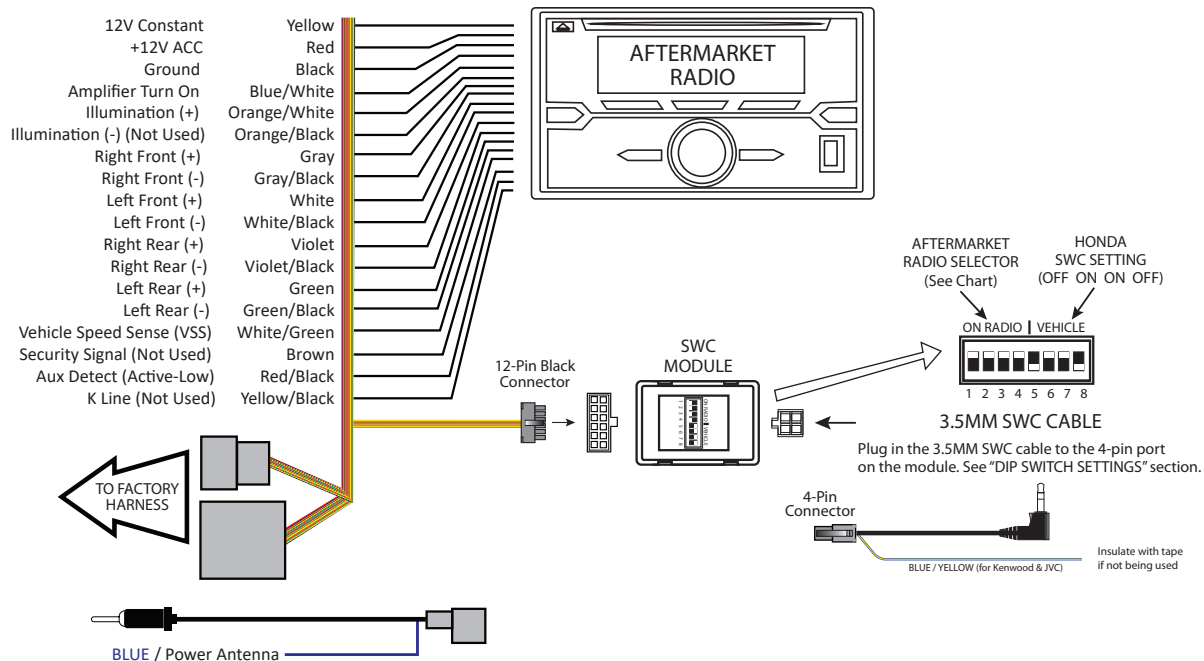

**PRODUCT FEATURES:**

- Retains factory features in select Honda vehicles while functioning with an aftermarket radio.
- Pre-programmed to retain factory Steering Wheel Controls.
- Retains Factory Auxiliary Input.
- Includes Antenna Adapter.
- EIA color coded wiring for easy installation.

**NOTES:**

1. Does not support amplified systems.
2. Does not retain Rear Seat Entertainment system (RSE).
3. Does not retain factory navigation system.

**PARTS INCLUDED:**

SWRHN-62B MODULE

SWRHN-62B HARNESS

ANTENNA ADAPTER

SWC CABLE

**INSTALLATION DIAGRAM:**

**DIP SWITCH SETTINGS:**

**AFTERMARKET RADIO DIP SWITCH SETTINGS:**

RADIO BRAND:	DIP:	1	2	3	4
Atoto, Dual, Farenheit, Jensen, Pioneer		OFF	OFF	ON	ON
Power Acoustik, Soundstream		OFF	OFF	ON	ON
Blaupunkt, Most off-brand Radios		OFF	OFF	ON	ON
Alpine		OFF	OFF	OFF	OFF
Clarion		OFF	ON	ON	OFF
Kenwood		OFF	ON	ON	ON
JVC		OFF	ON	OFF	ON
Boss, Old Sony		OFF	ON	OFF	OFF
New Sony		OFF	OFF	ON	OFF

For aftermarket radios that have wires for SWC connections, cut off the 3.5mm plug on the Crux SWC Cable and connect the SWC wires as follows:

Note that there are some radios that only have SWC1 and SWC2, in this case “shield” does not need to be connected.